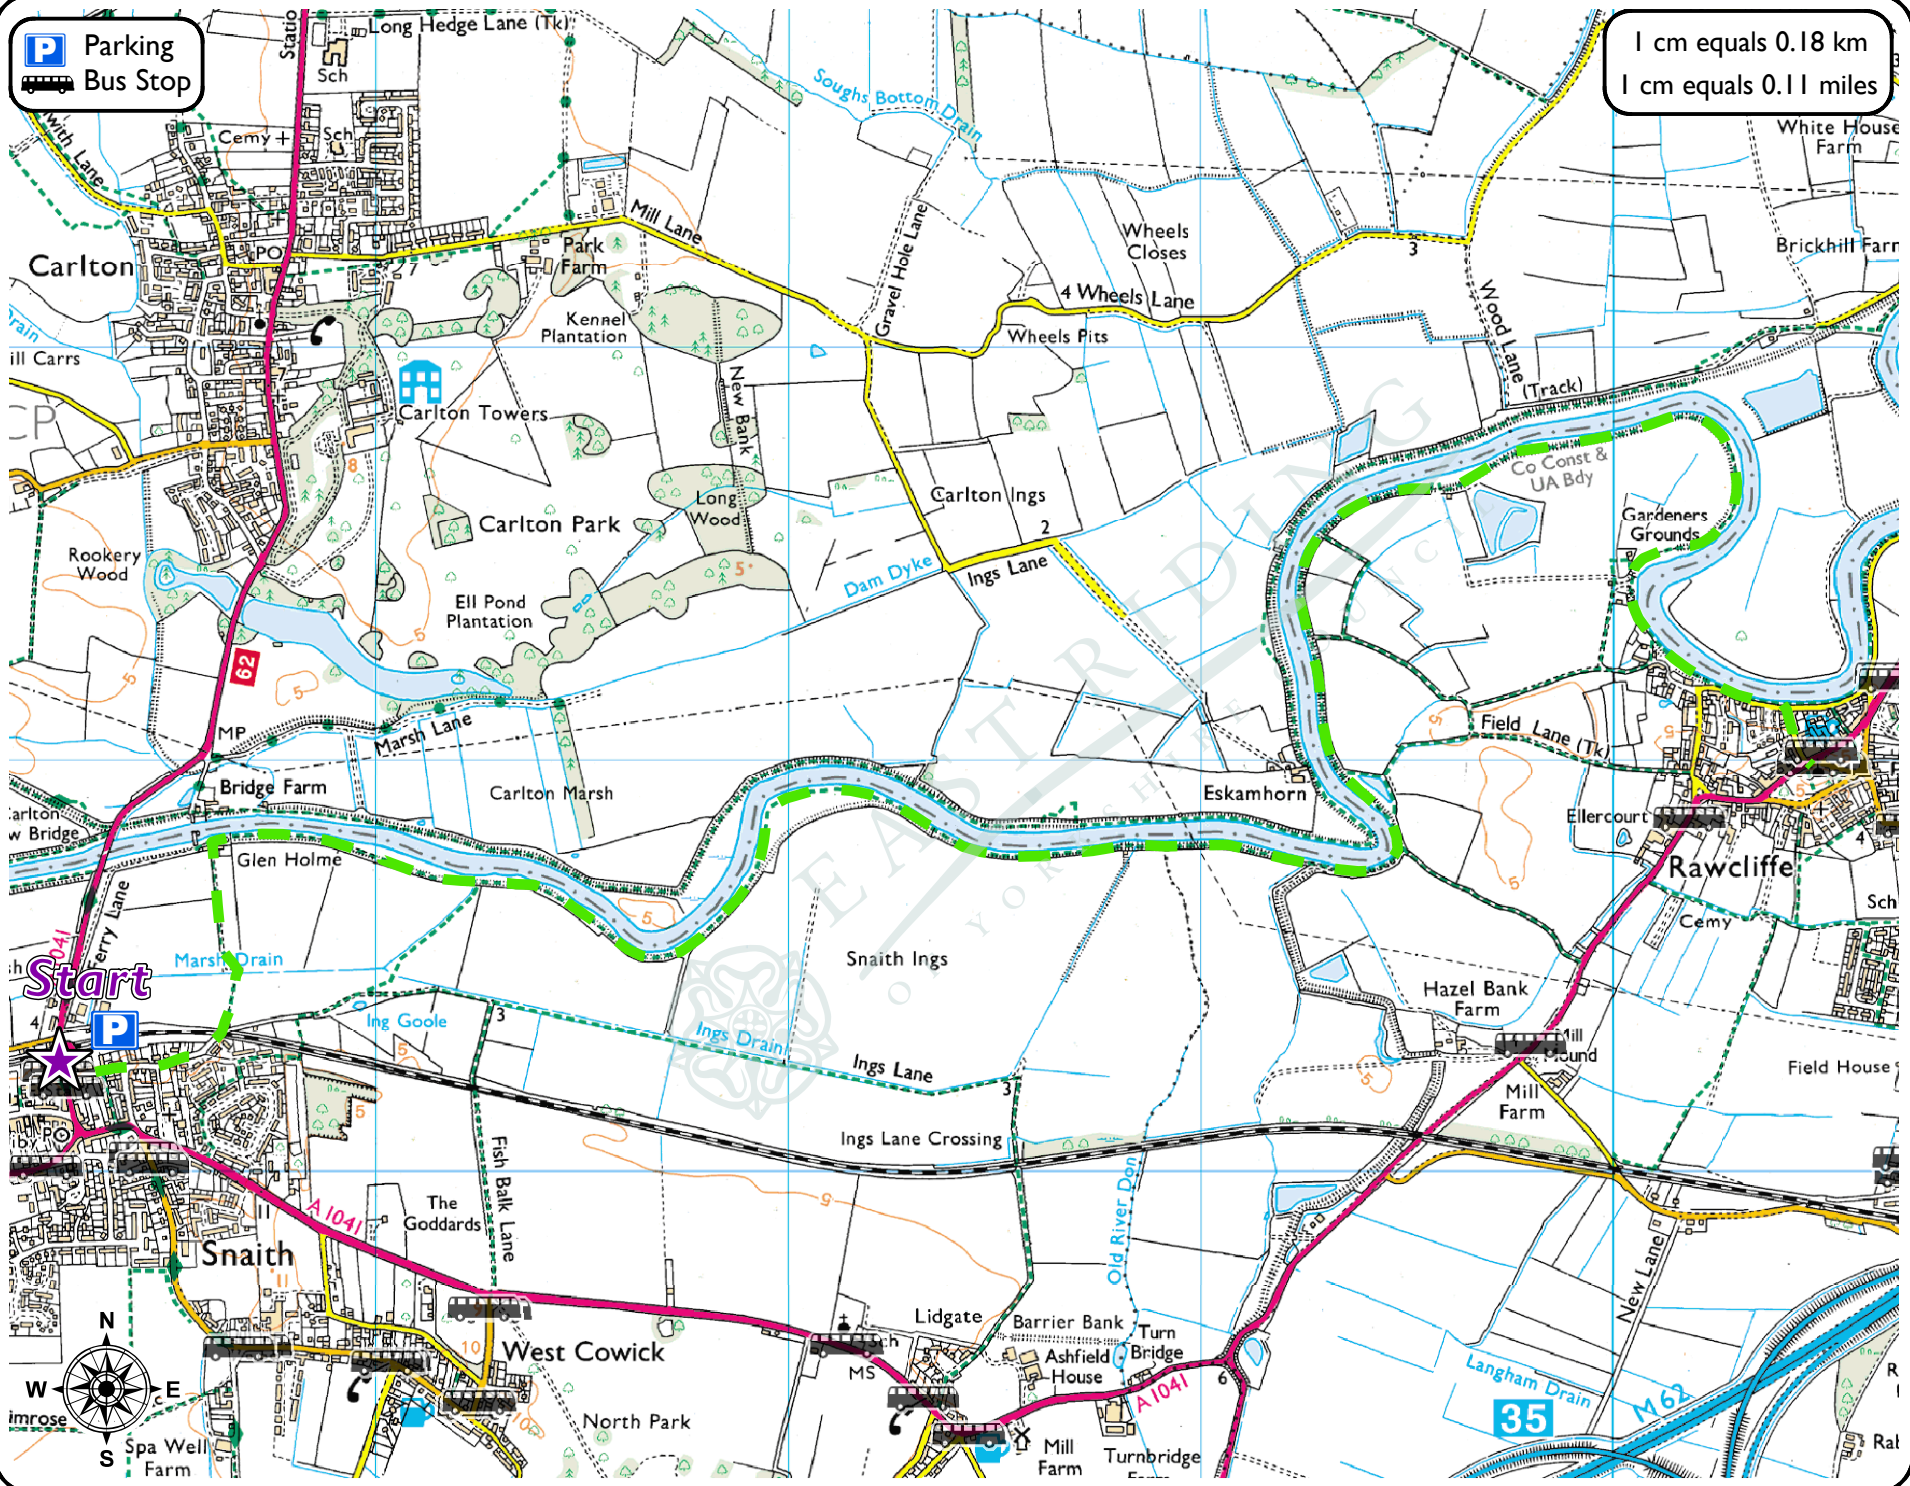

Walk 8:

Grade :

Length : 5 miles (8 km)

Start/End Point : Snaith Station

Refreshments : Cafes and public houses in Snaith. Shops and public houses in Rawcliffe

Toilets : No public toilets

public houses in Rawcliffe

Ferries and Bridges

1 cm equals 0.18 km
1 cm equals 0.11 miles

This map is reproduced from Ordnance Survey material with the permission of Ordnance Survey on behalf of Her Majesty's Stationery Office Crown copyright 2012. Unauthorised reproduction infringes Crown copyright and may lead to prosecution or civil proceedings. East Riding of Yorkshire Council 100023383.