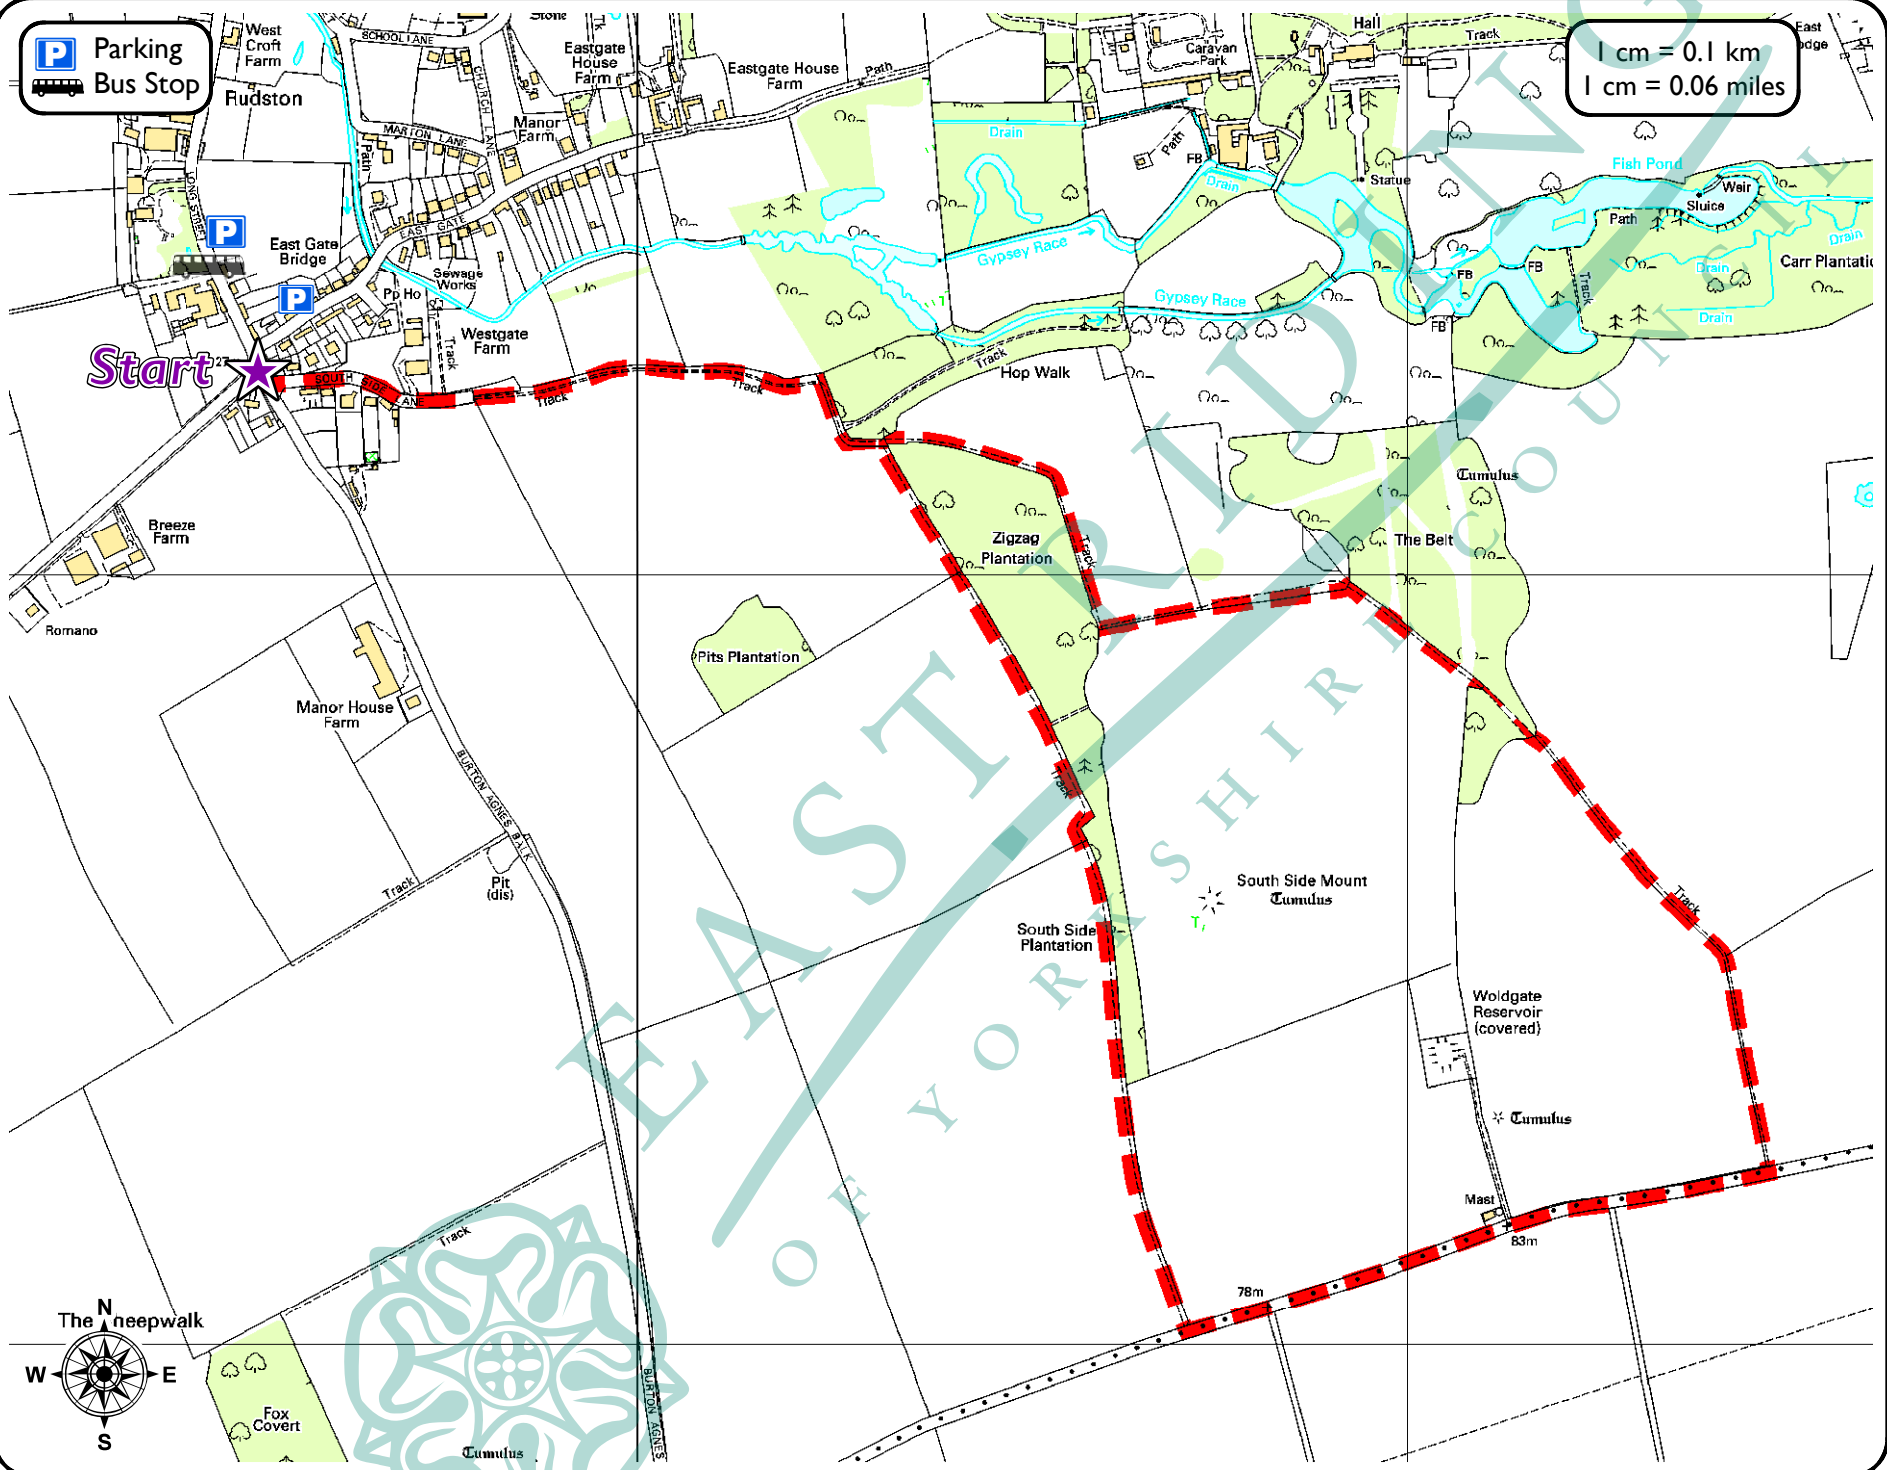

# A Short Stroll from Rudston

**Grade :**   
**Length :** 4 miles ( 6 km )  
**Start/End Point :** Rudston (South Side Lane)  
**Refreshments :** None  
**Toilets :** Bridlington, Various

1 cm = 0.1 km  
 1 cm = 0.06 miles

 Parking  
 Bus Stop