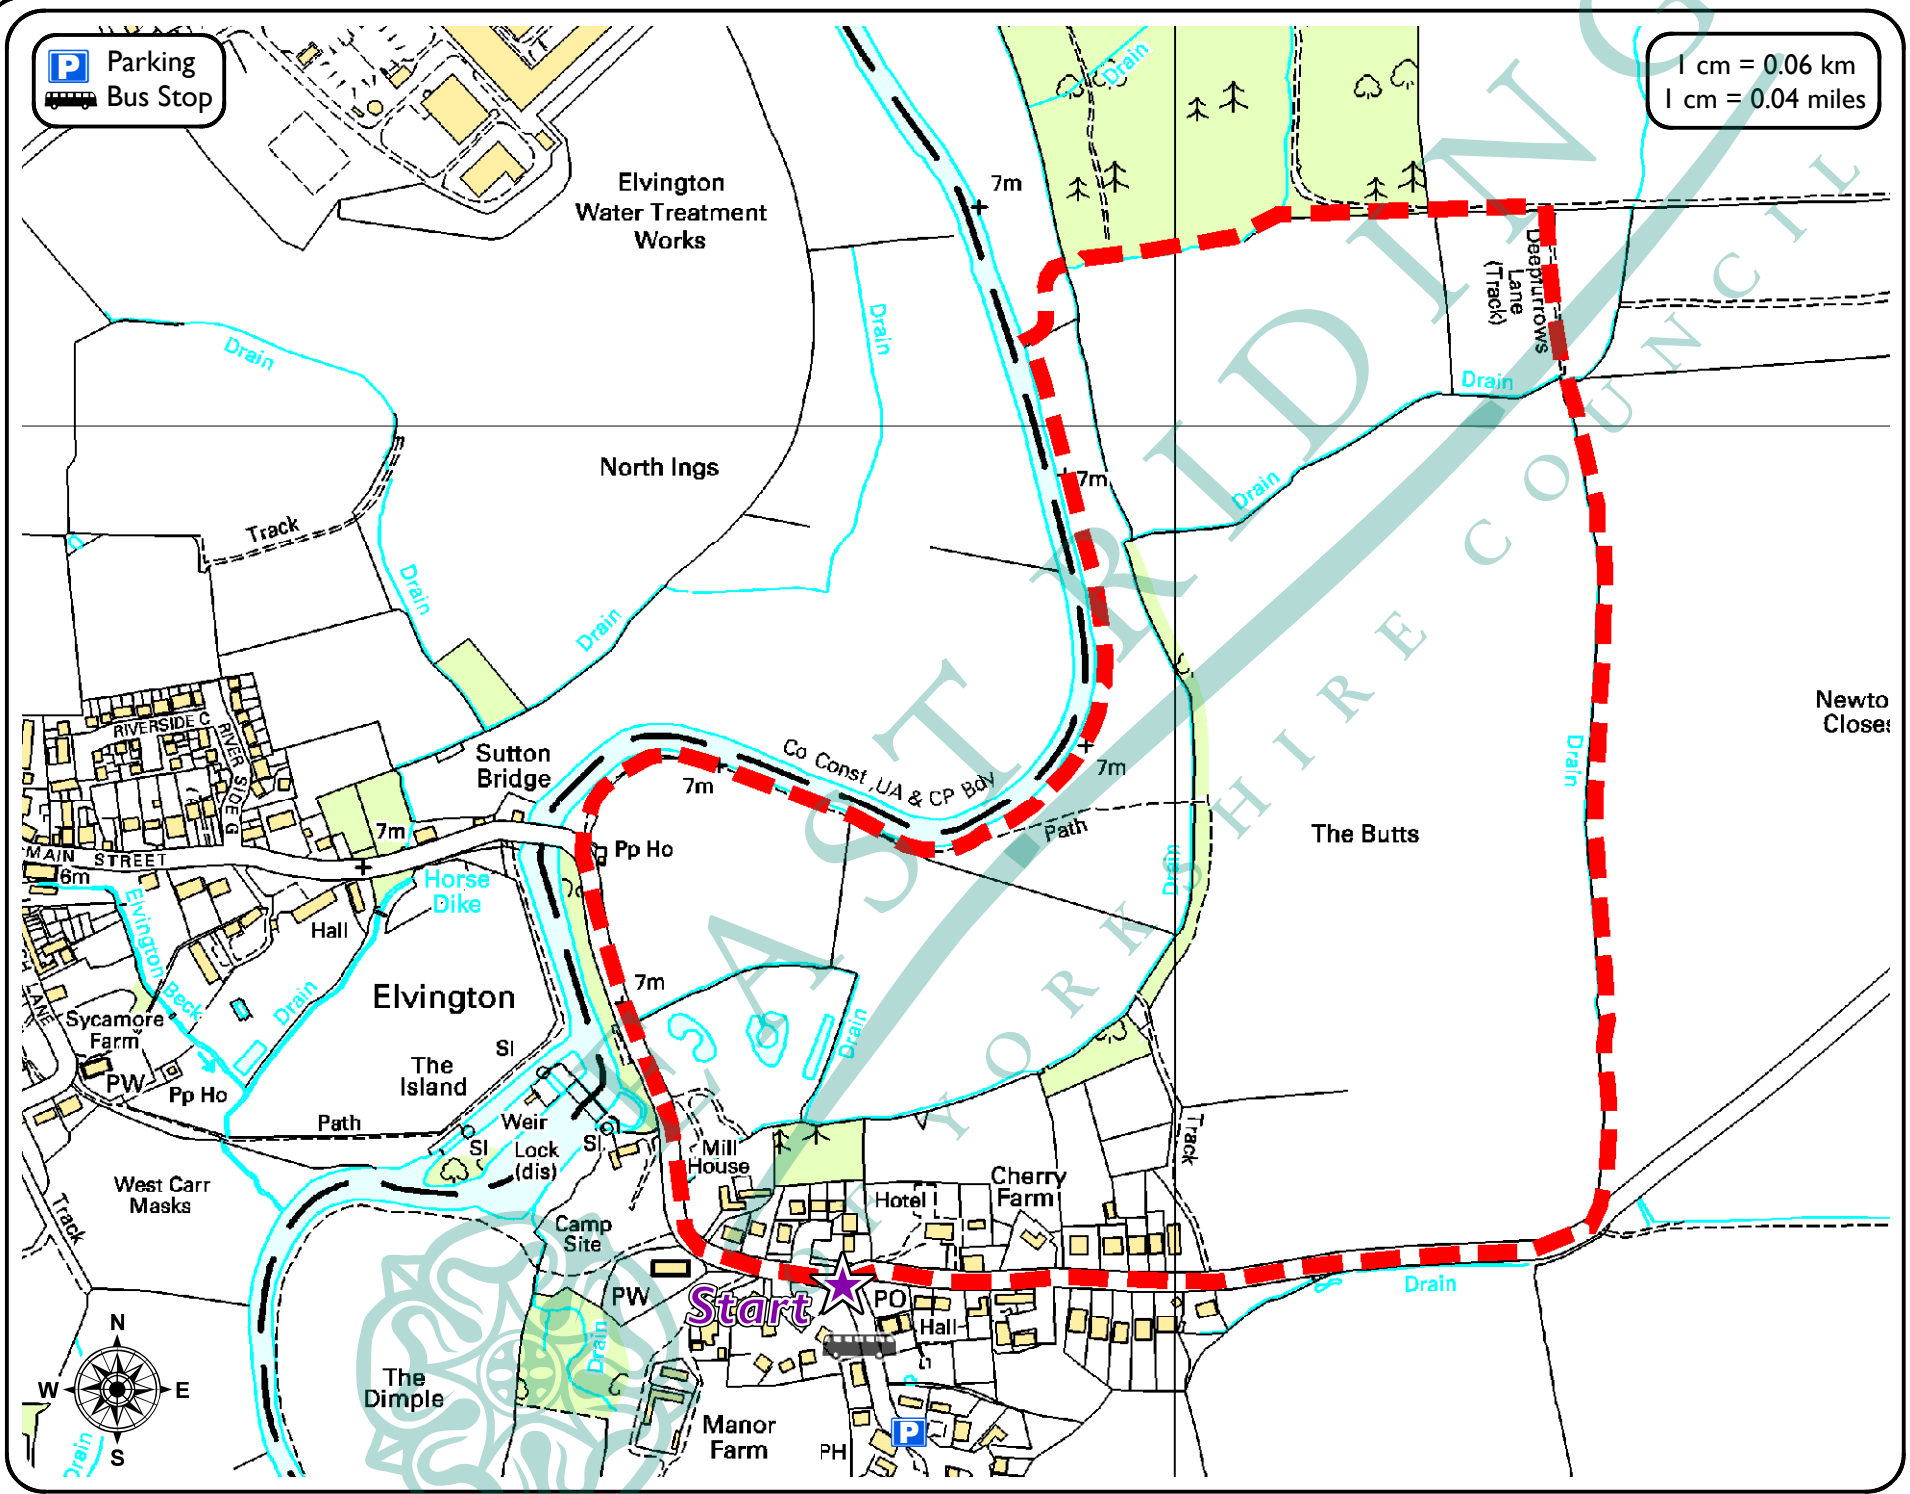

# Stroll to Daffodil Wood, Sutton-on-Derwent

**Grade :**     
**Length :** 2 miles ( 3 km )  
**Start/End Point :** Sutton-on-Derwent Village  
**Refreshments :** None  
**Toilets :** Pocklington, Railway Street

1 cm = 0.06 km  
 1 cm = 0.04 miles

 Parking  
 Bus Stop

This map is reproduced from Ordnance Survey material with the permission of Ordnance Survey on behalf of Her Majesty's Stationery Office Crown copyright 2008. Unauthorised reproduction infringes Crown copyright and may lead to prosecution or civil proceedings. East Riding of Yorkshire Council 100023383.