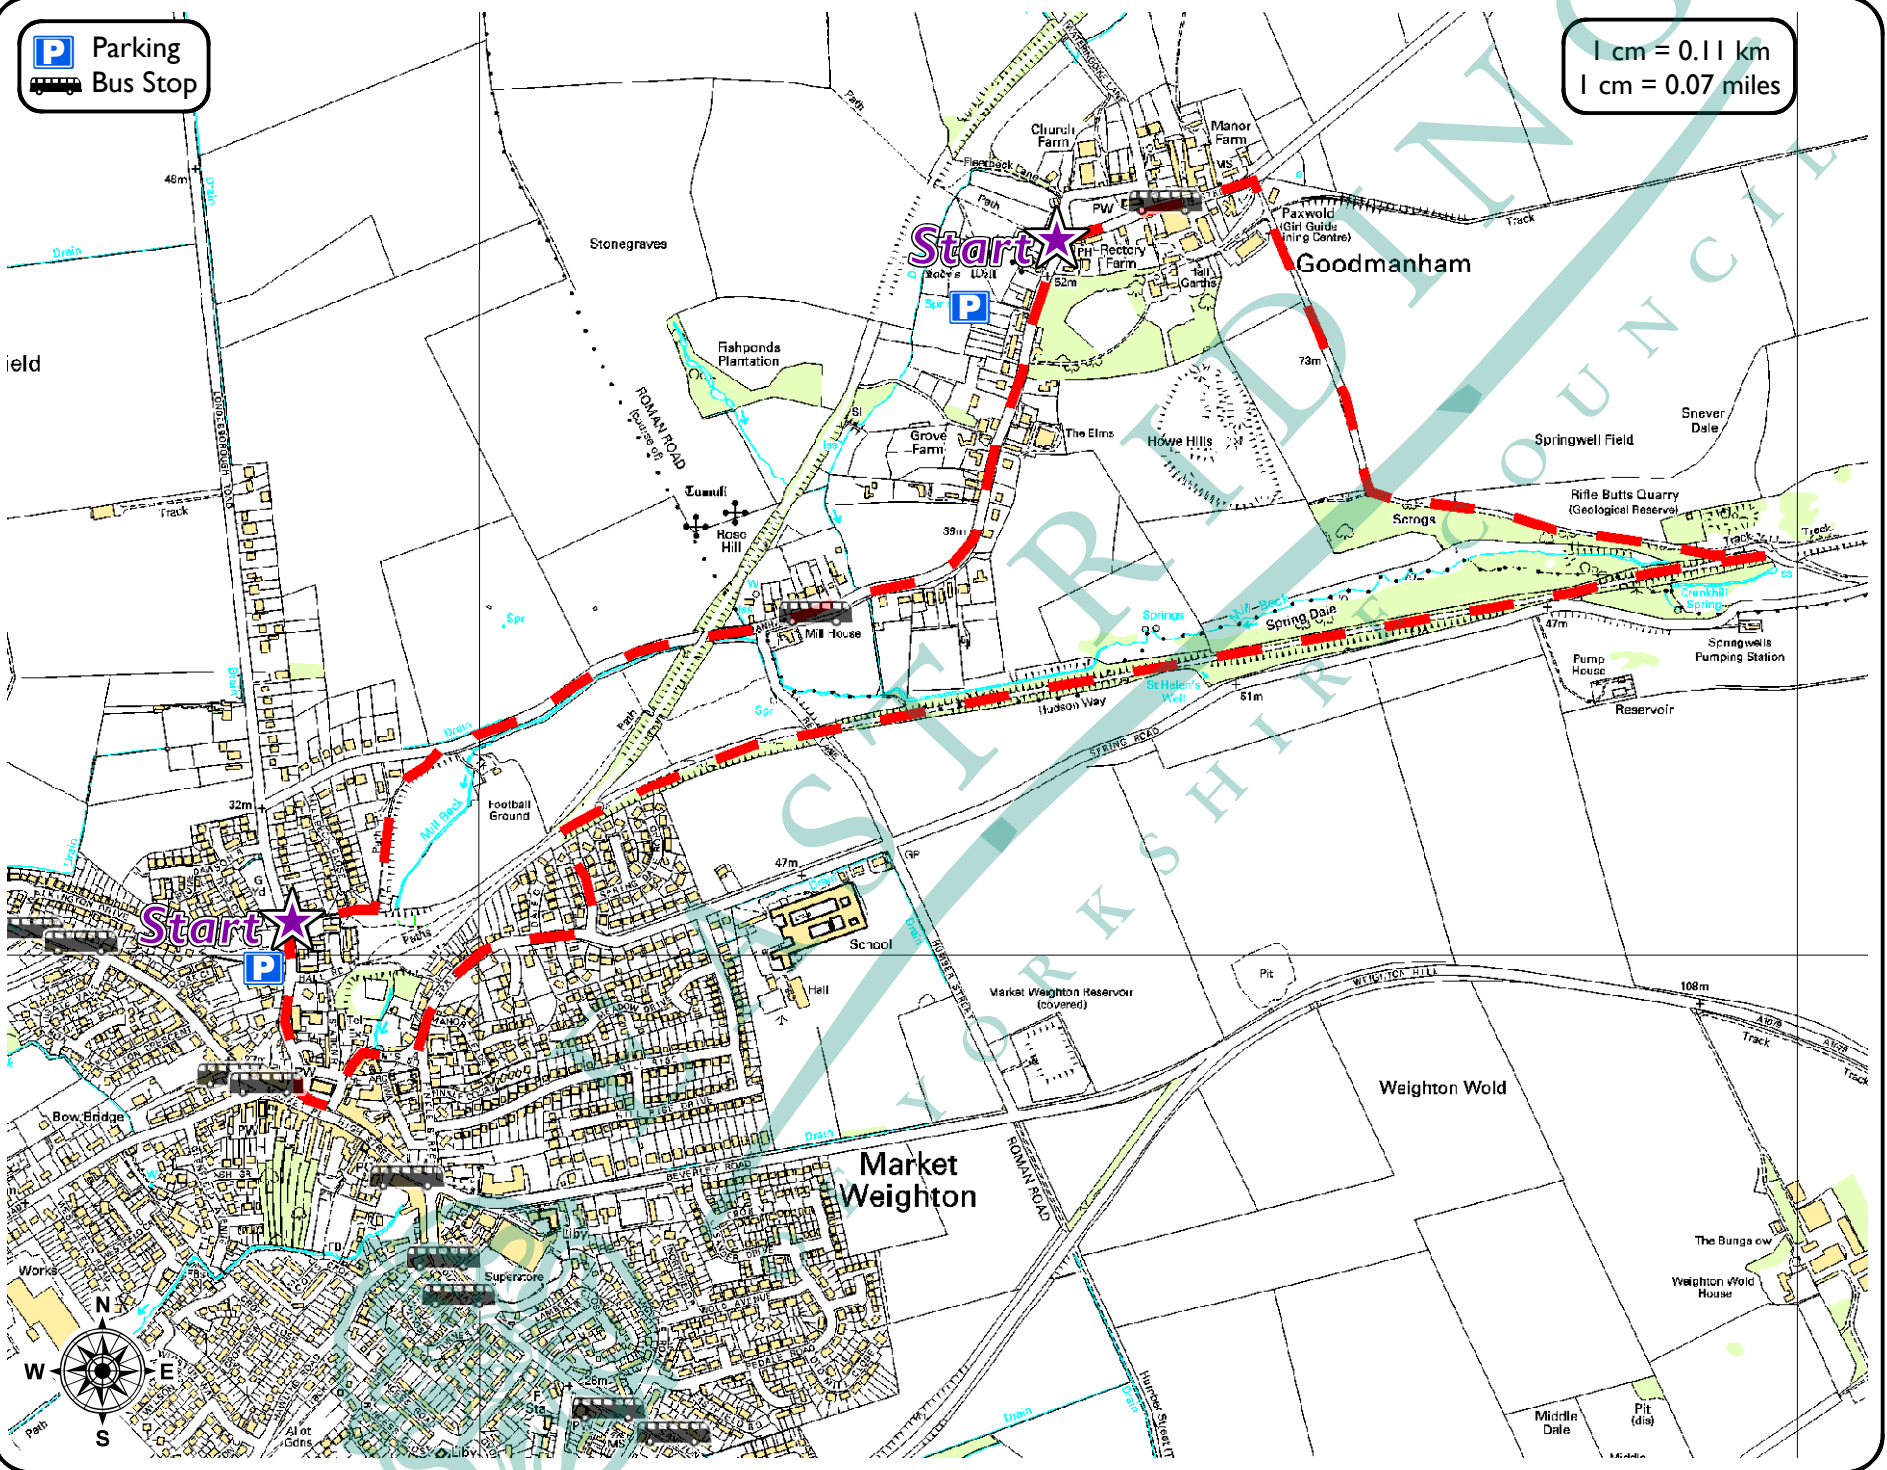

Market Weighiton to Goodmanham

Grade : 

Length : 3 miles (5 km)

Start/End Point : Market Weighiton or Goodmanham

Refreshments : Pubs & Shop in Market Weighiton
Pub in Goodmanham

Toilets : Market Weighiton, Londesborough Road

1 cm = 0.11 km
1 cm = 0.07 miles

 Parking
 Bus Stop

This map is reproduced from Ordnance Survey material with the permission of Ordnance Survey on behalf of Her Majesty's Stationary Office Crown copyright 2008. Unauthorised reproduction infringes Crown copyright and may lead to prosecution or civil proceedings. East Riding of Yorkshire Council 100023383.