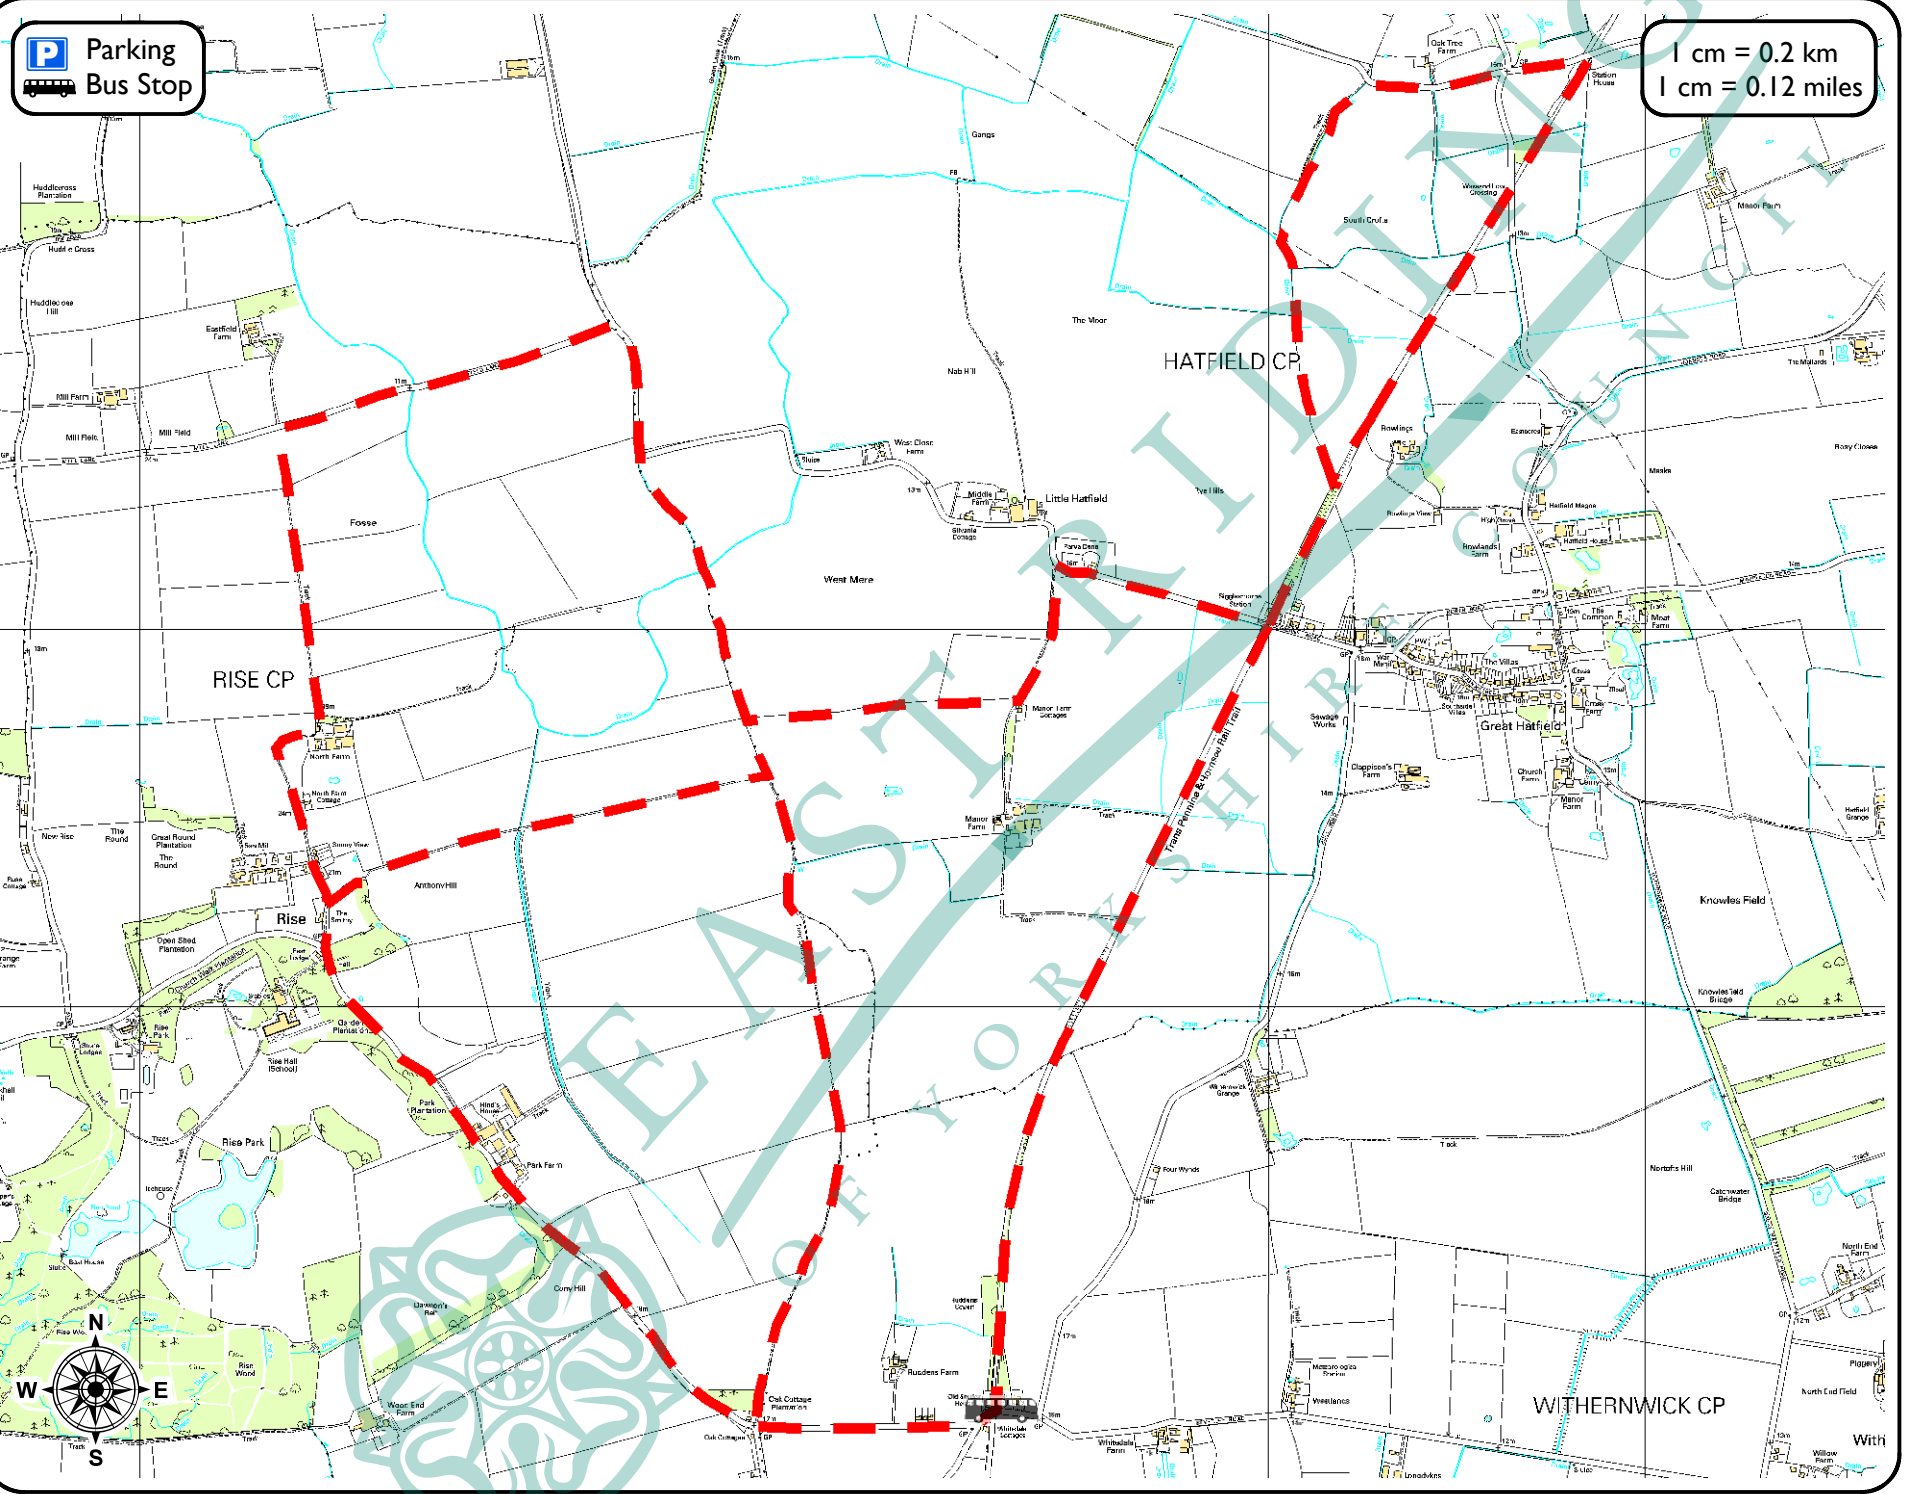

Circular Walks Between

Rise and Hatfield

Grade :   

Length : 5 miles (8 km)

Start/End Point : From any of the roads

Refreshments : Pub at Hatfield

Toilets : Hornsea, Various

1 cm = 0.2 km
1 cm = 0.12 miles

 Parking
 Bus Stop

This map is reproduced from Ordnance Survey material with the permission of Ordnance Survey on behalf of Her Majesty's Stationery Office Crown copyright 2008. Unauthorised reproduction infringes Crown copyright and may lead to prosecution or civil proceedings. East Riding of Yorkshire Council 100023383.