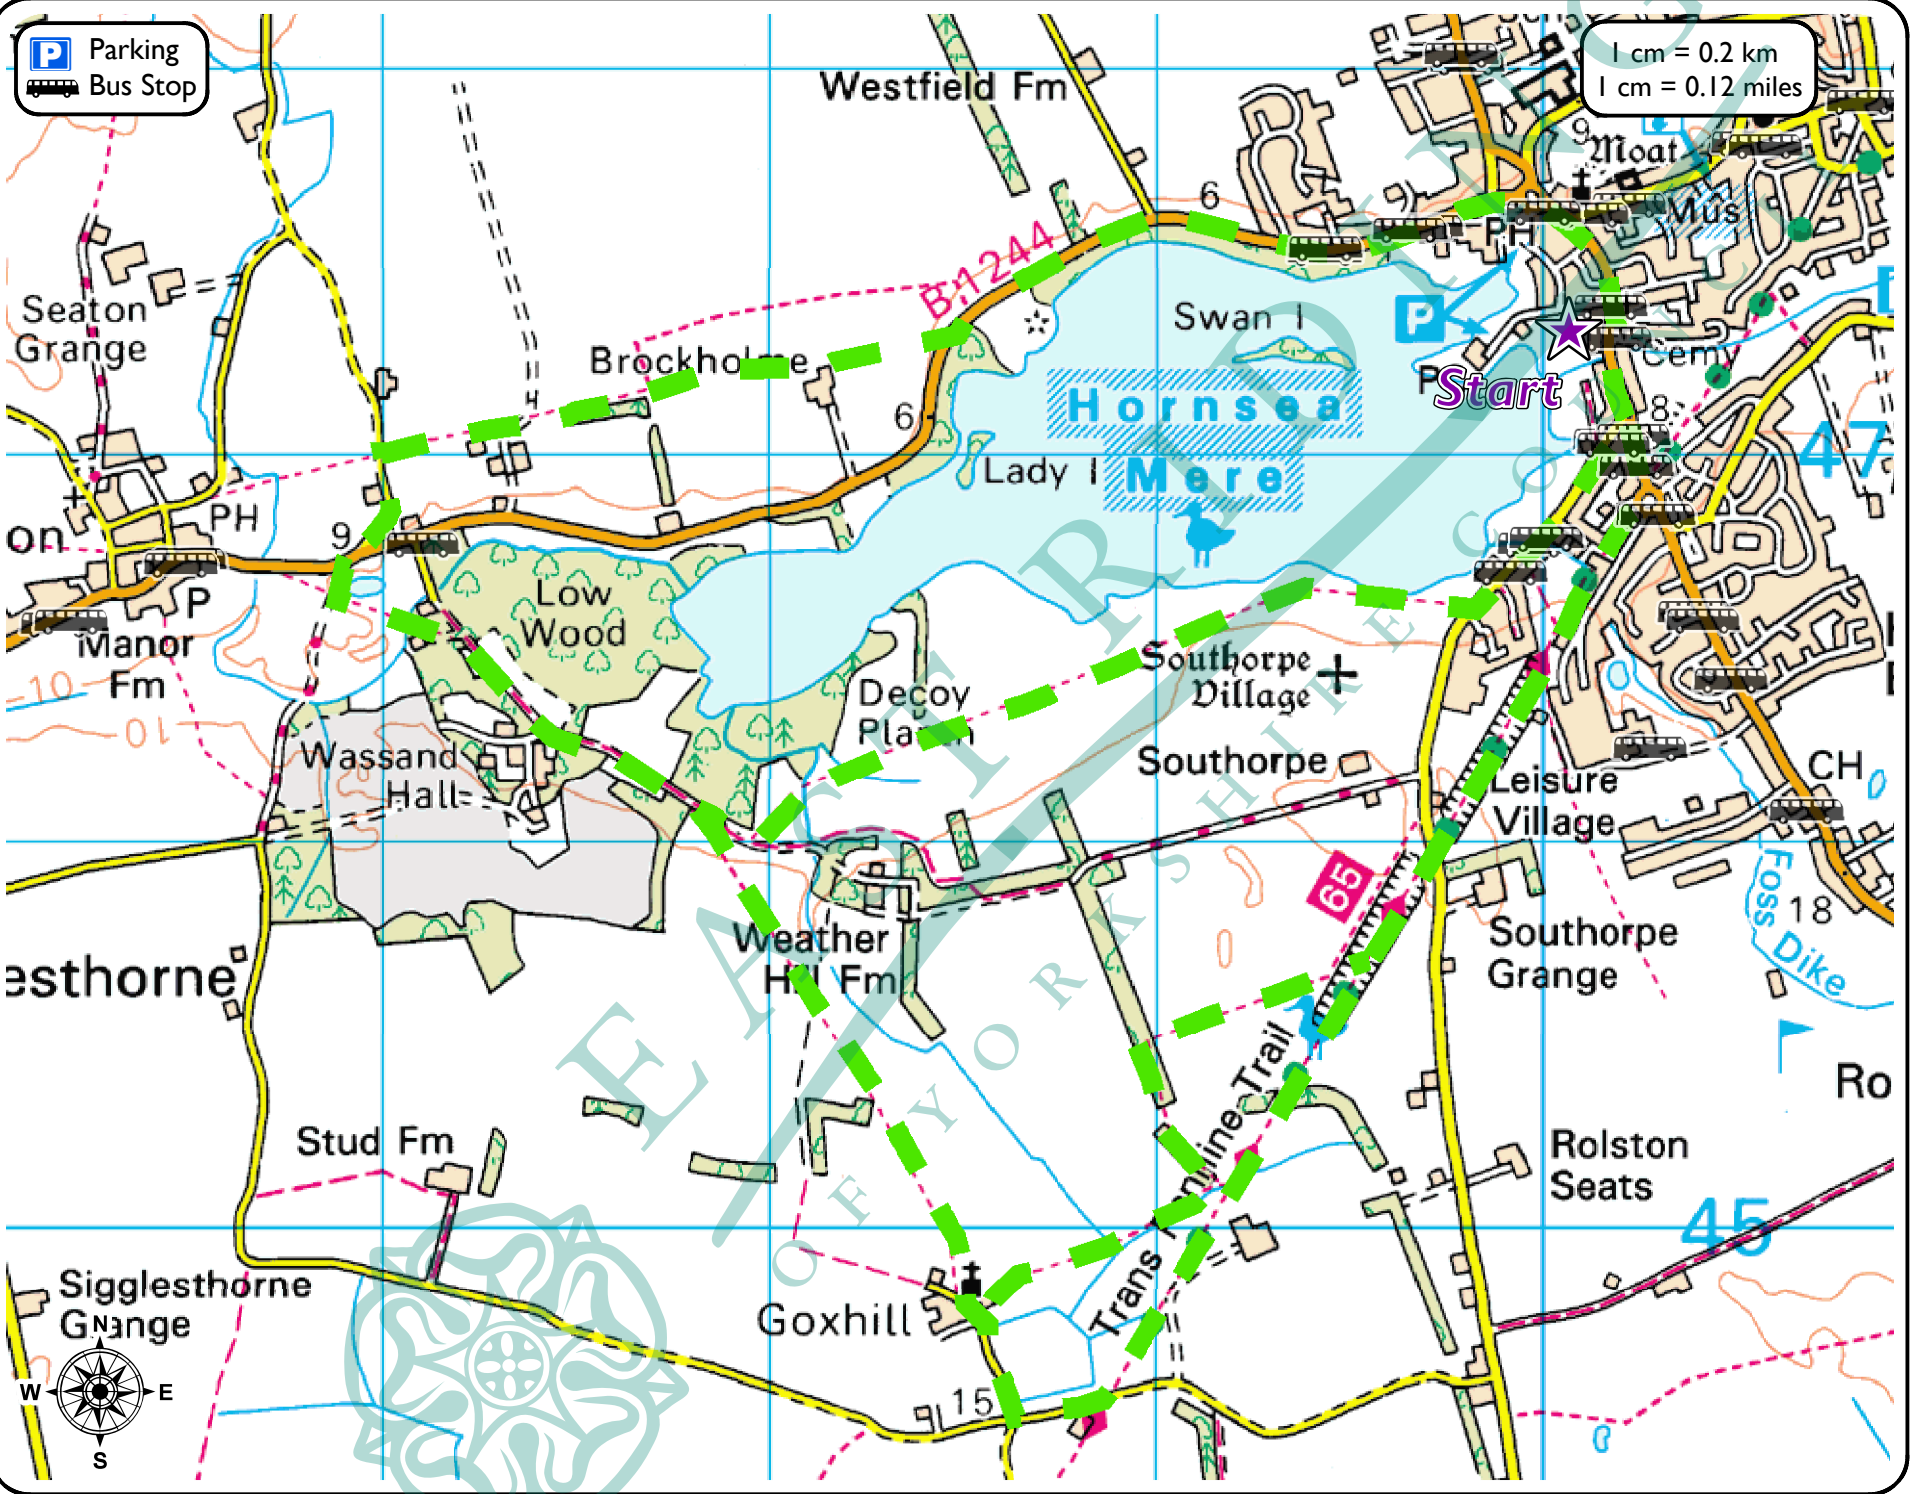

The 'Hornsea Triangle'

Grade :   

Length : 6 miles (10 km)

Start/End Point : Hornsea

Refreshments : Shops & Pubs at Hornsea

Toilets : Hornsea, Various

1 cm = 0.2 km
1 cm = 0.12 miles

This map is reproduced from Ordnance Survey material with the permission of Ordnance Survey on behalf of Her Majesty's Stationery Office Crown copyright 2008. Unauthorised reproduction infringes Crown copyright and may lead to prosecution or civil proceedings. East Riding of Yorkshire Council 100023383.