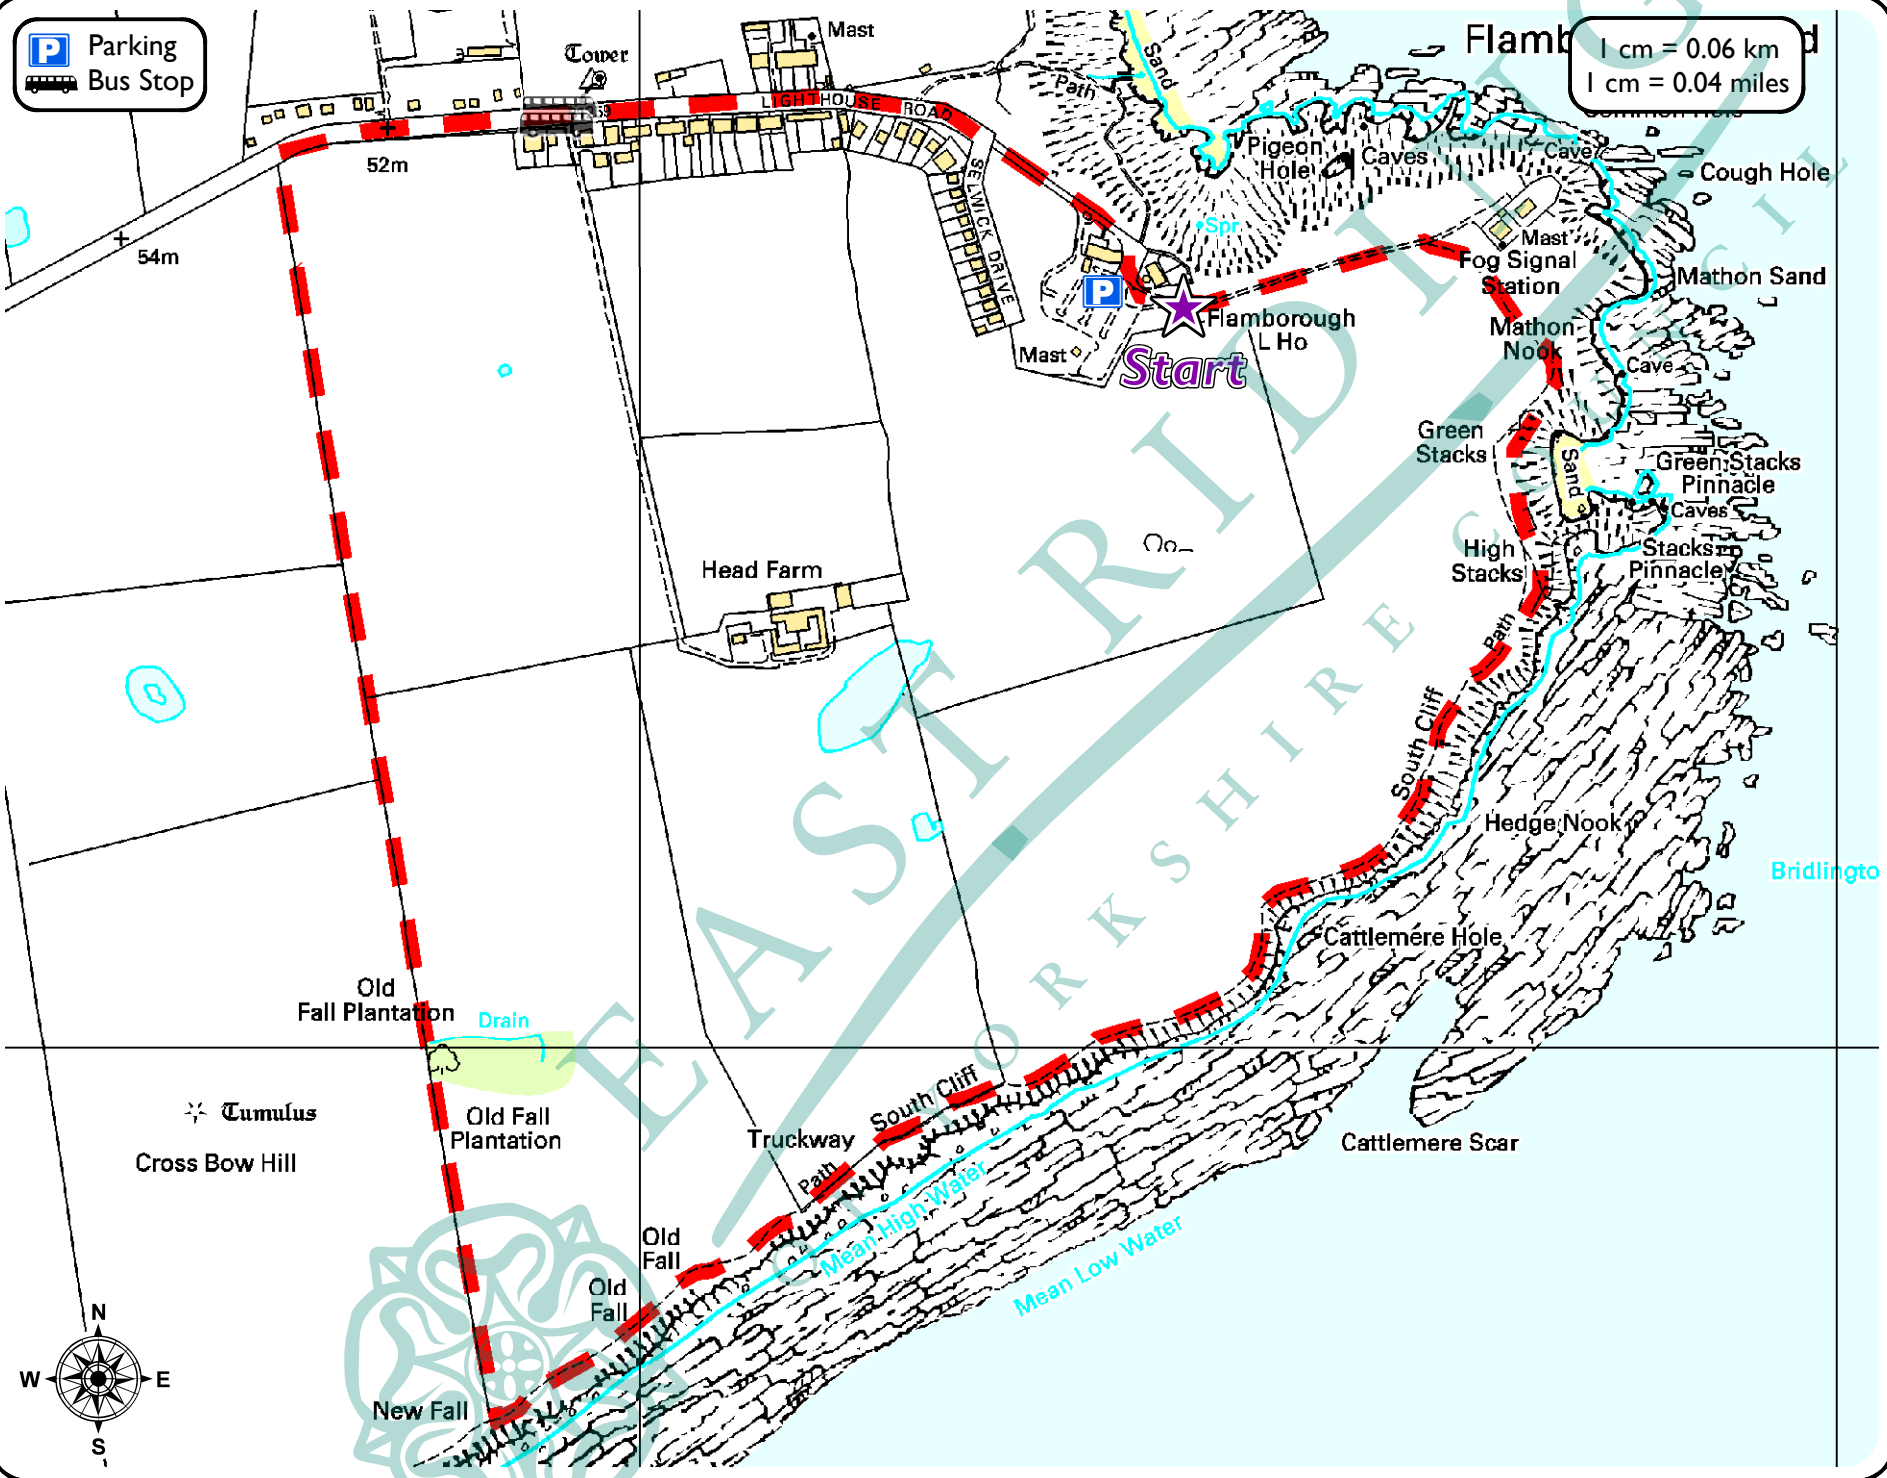

Flamborough Lighthouse

New Fall

Grade :   

Length : 2 miles (3 km)

Start/End Point : Flamborough Lighthouse

Refreshments : Cafe near Lighthouse

Toilets : Flamborough, North Landing

This map is reproduced from Ordnance Survey material with the permission of Ordnance Survey on behalf of Her Majesty's Stationery Office Crown copyright 2008. Unauthorised reproduction infringes Crown copyright and may lead to prosecution or civil proceedings. East Riding of Yorkshire Council 100023383.