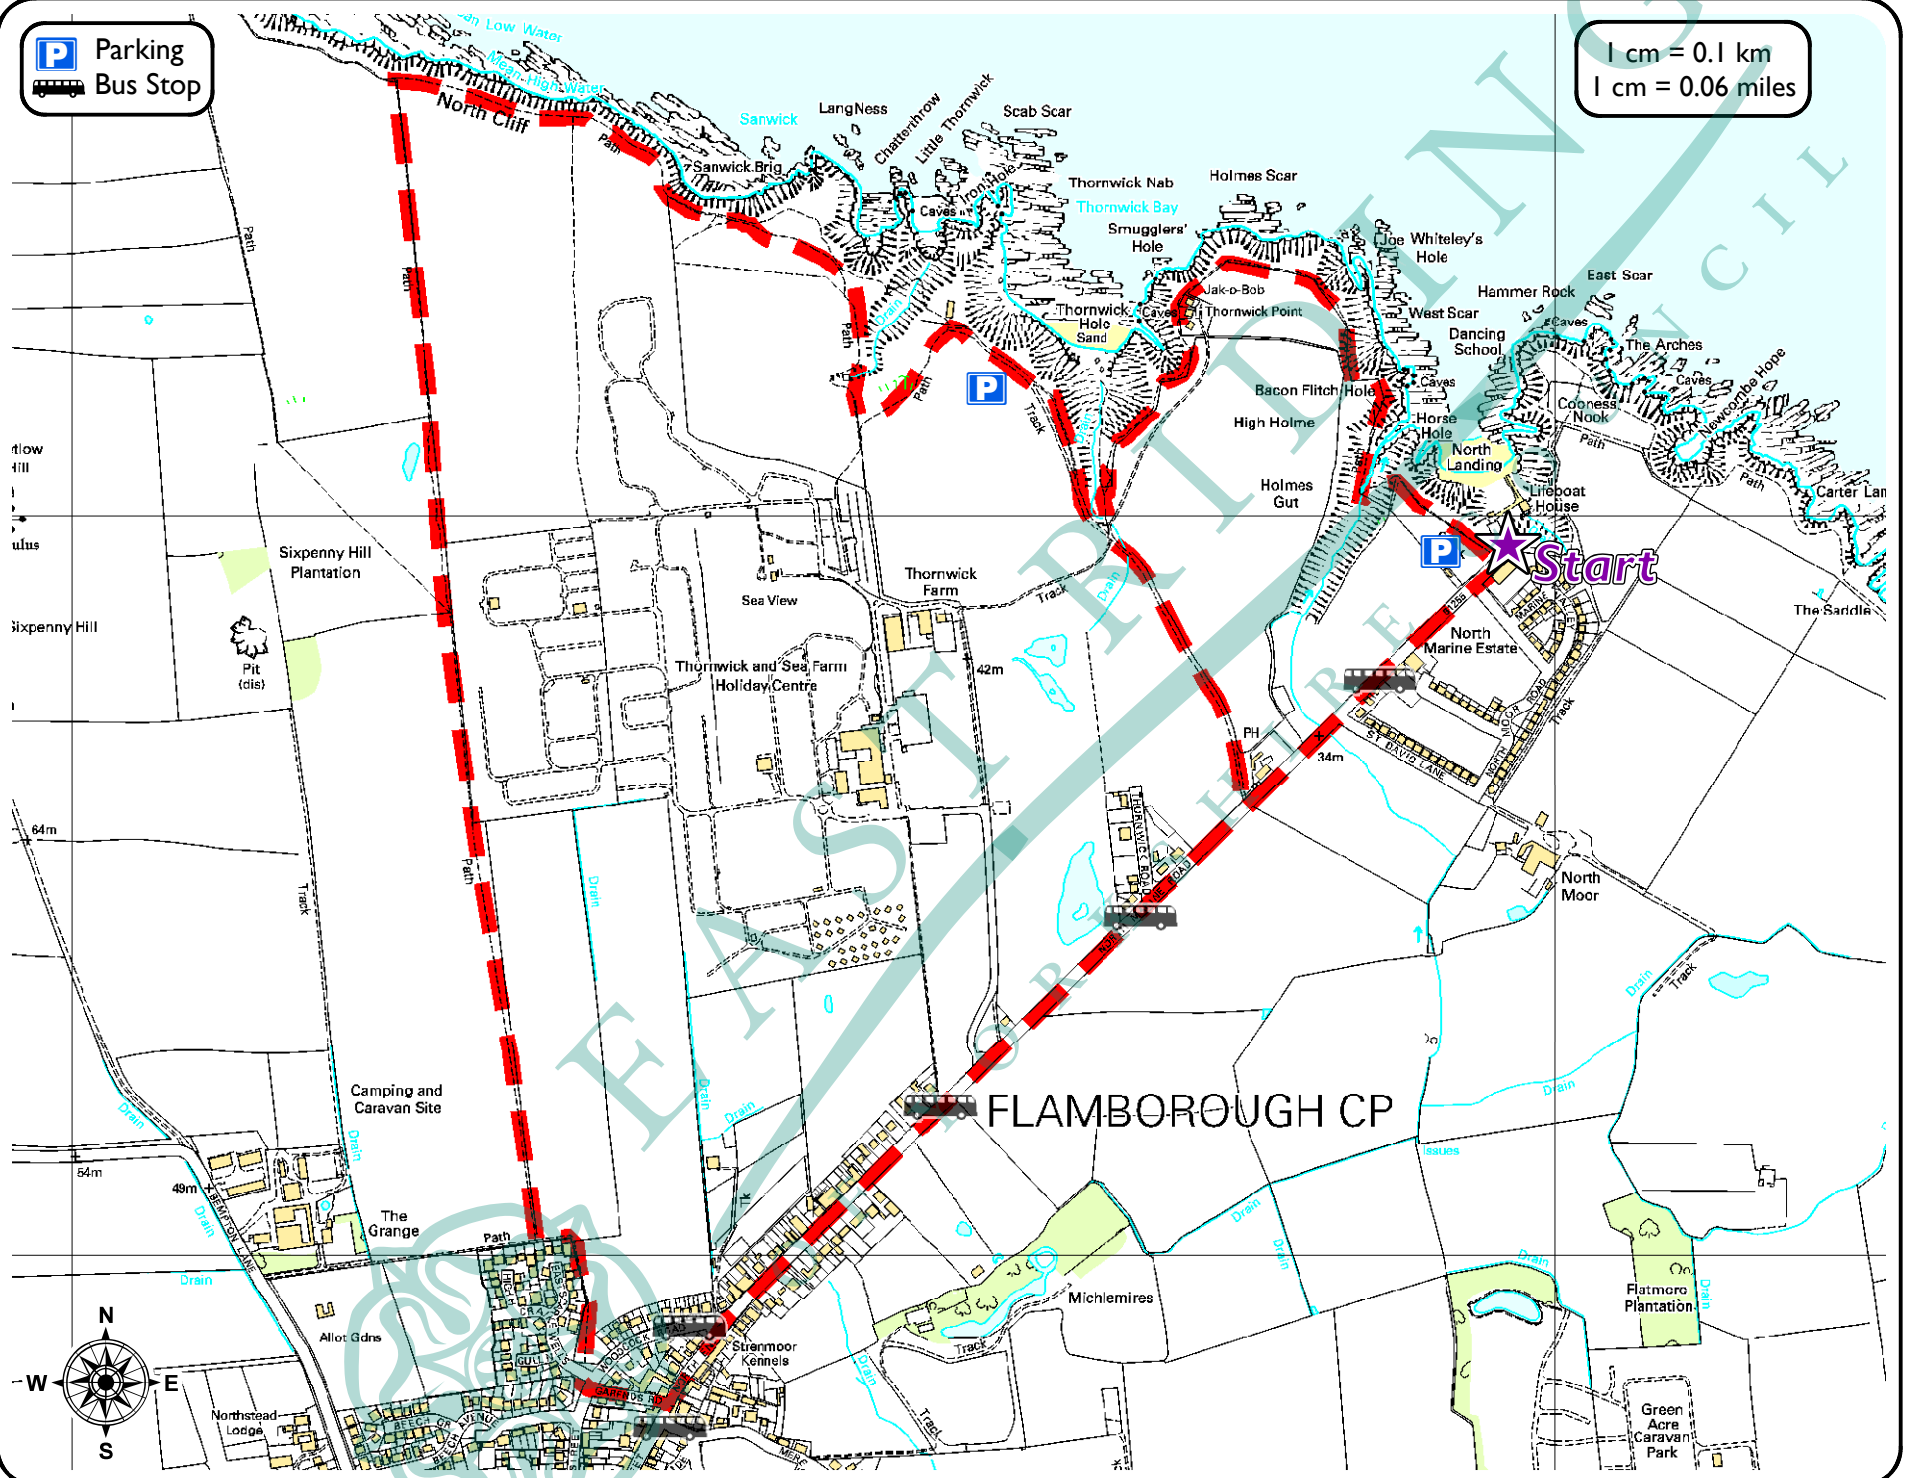

North Landing - Thornwick - Flamborough

Grade : 
Length : 4 miles (6 km)
Start/End Point : North Landing
Refreshments : Cafe and Bar at North Landing
Toilets : Flamborough, North Landing

1 cm = 0.1 km
 1 cm = 0.06 miles

This map is reproduced from Ordnance Survey material with the permission of Ordnance Survey on behalf of Her Majesty's Stationery Office Crown copyright 2008. Unauthorised reproduction infringes Crown copyright and may lead to prosecution or civil proceedings. East Riding of Yorkshire Council 100023383.