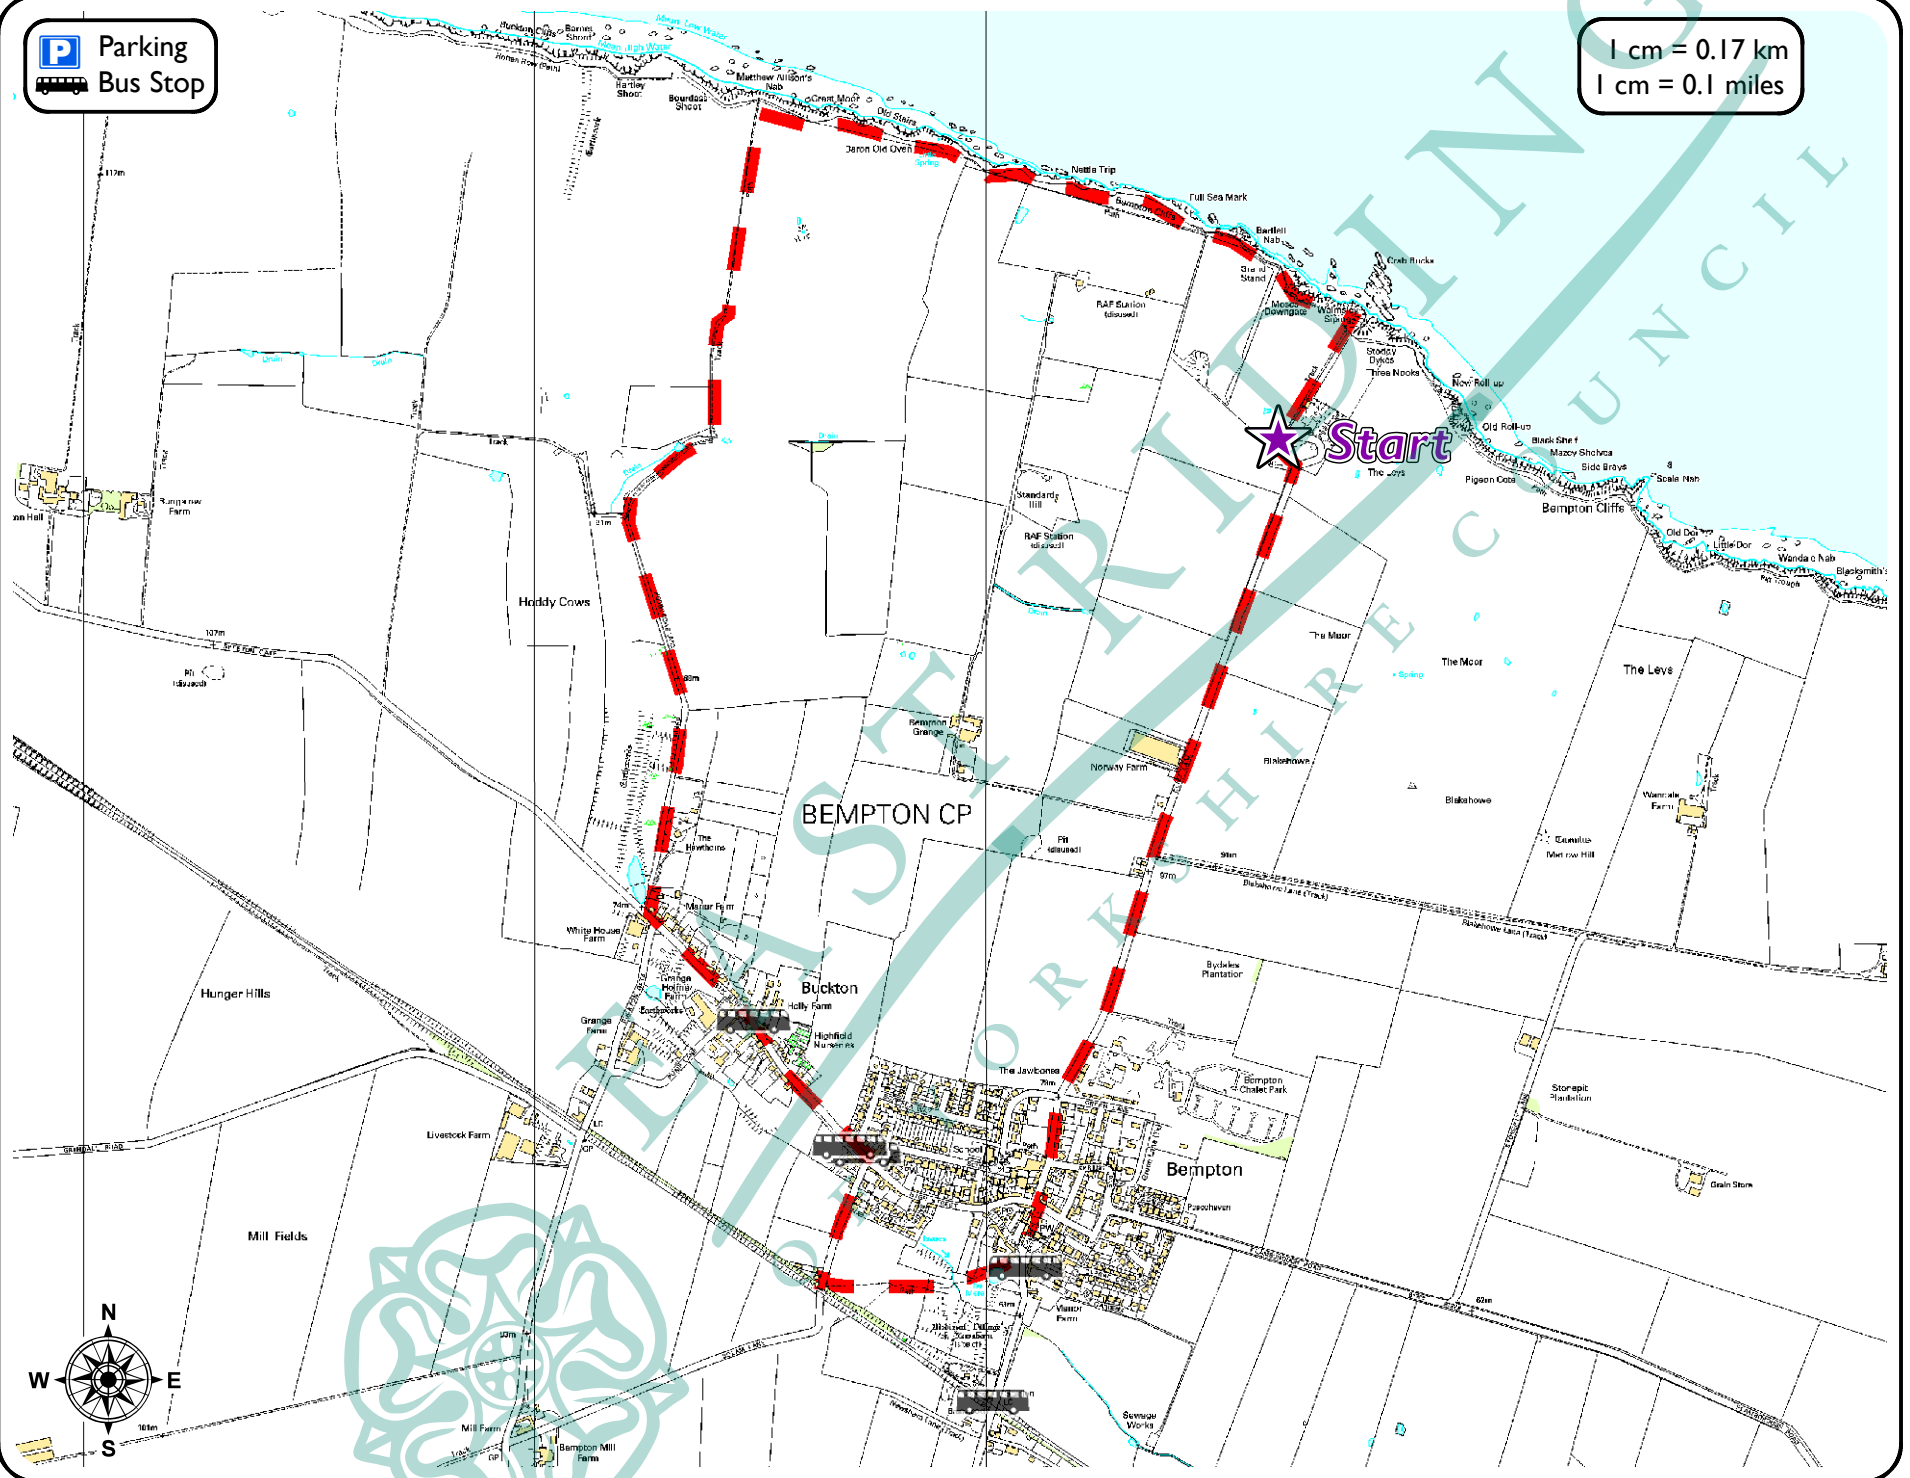

Bempton to Buckton

Grade : 

Length : 4 miles (6 km)

Start/End Point : RSPB Visitors Centre at Bempton Cliffs

Refreshments : Pub and Tea Shop in Bempton

Toilets : Flamborough North Landing, RSPB Centre (when open)

1 cm = 0.17 km
1 cm = 0.1 miles

 Parking
 Bus Stop

This map is reproduced from Ordnance Survey material with the permission of Ordnance Survey on behalf of Her Majesty's Stationery Office Crown copyright 2008. Unauthorised reproduction infringes Crown copyright and may lead to prosecution or civil proceedings. East Riding of Yorkshire Council 100023383.