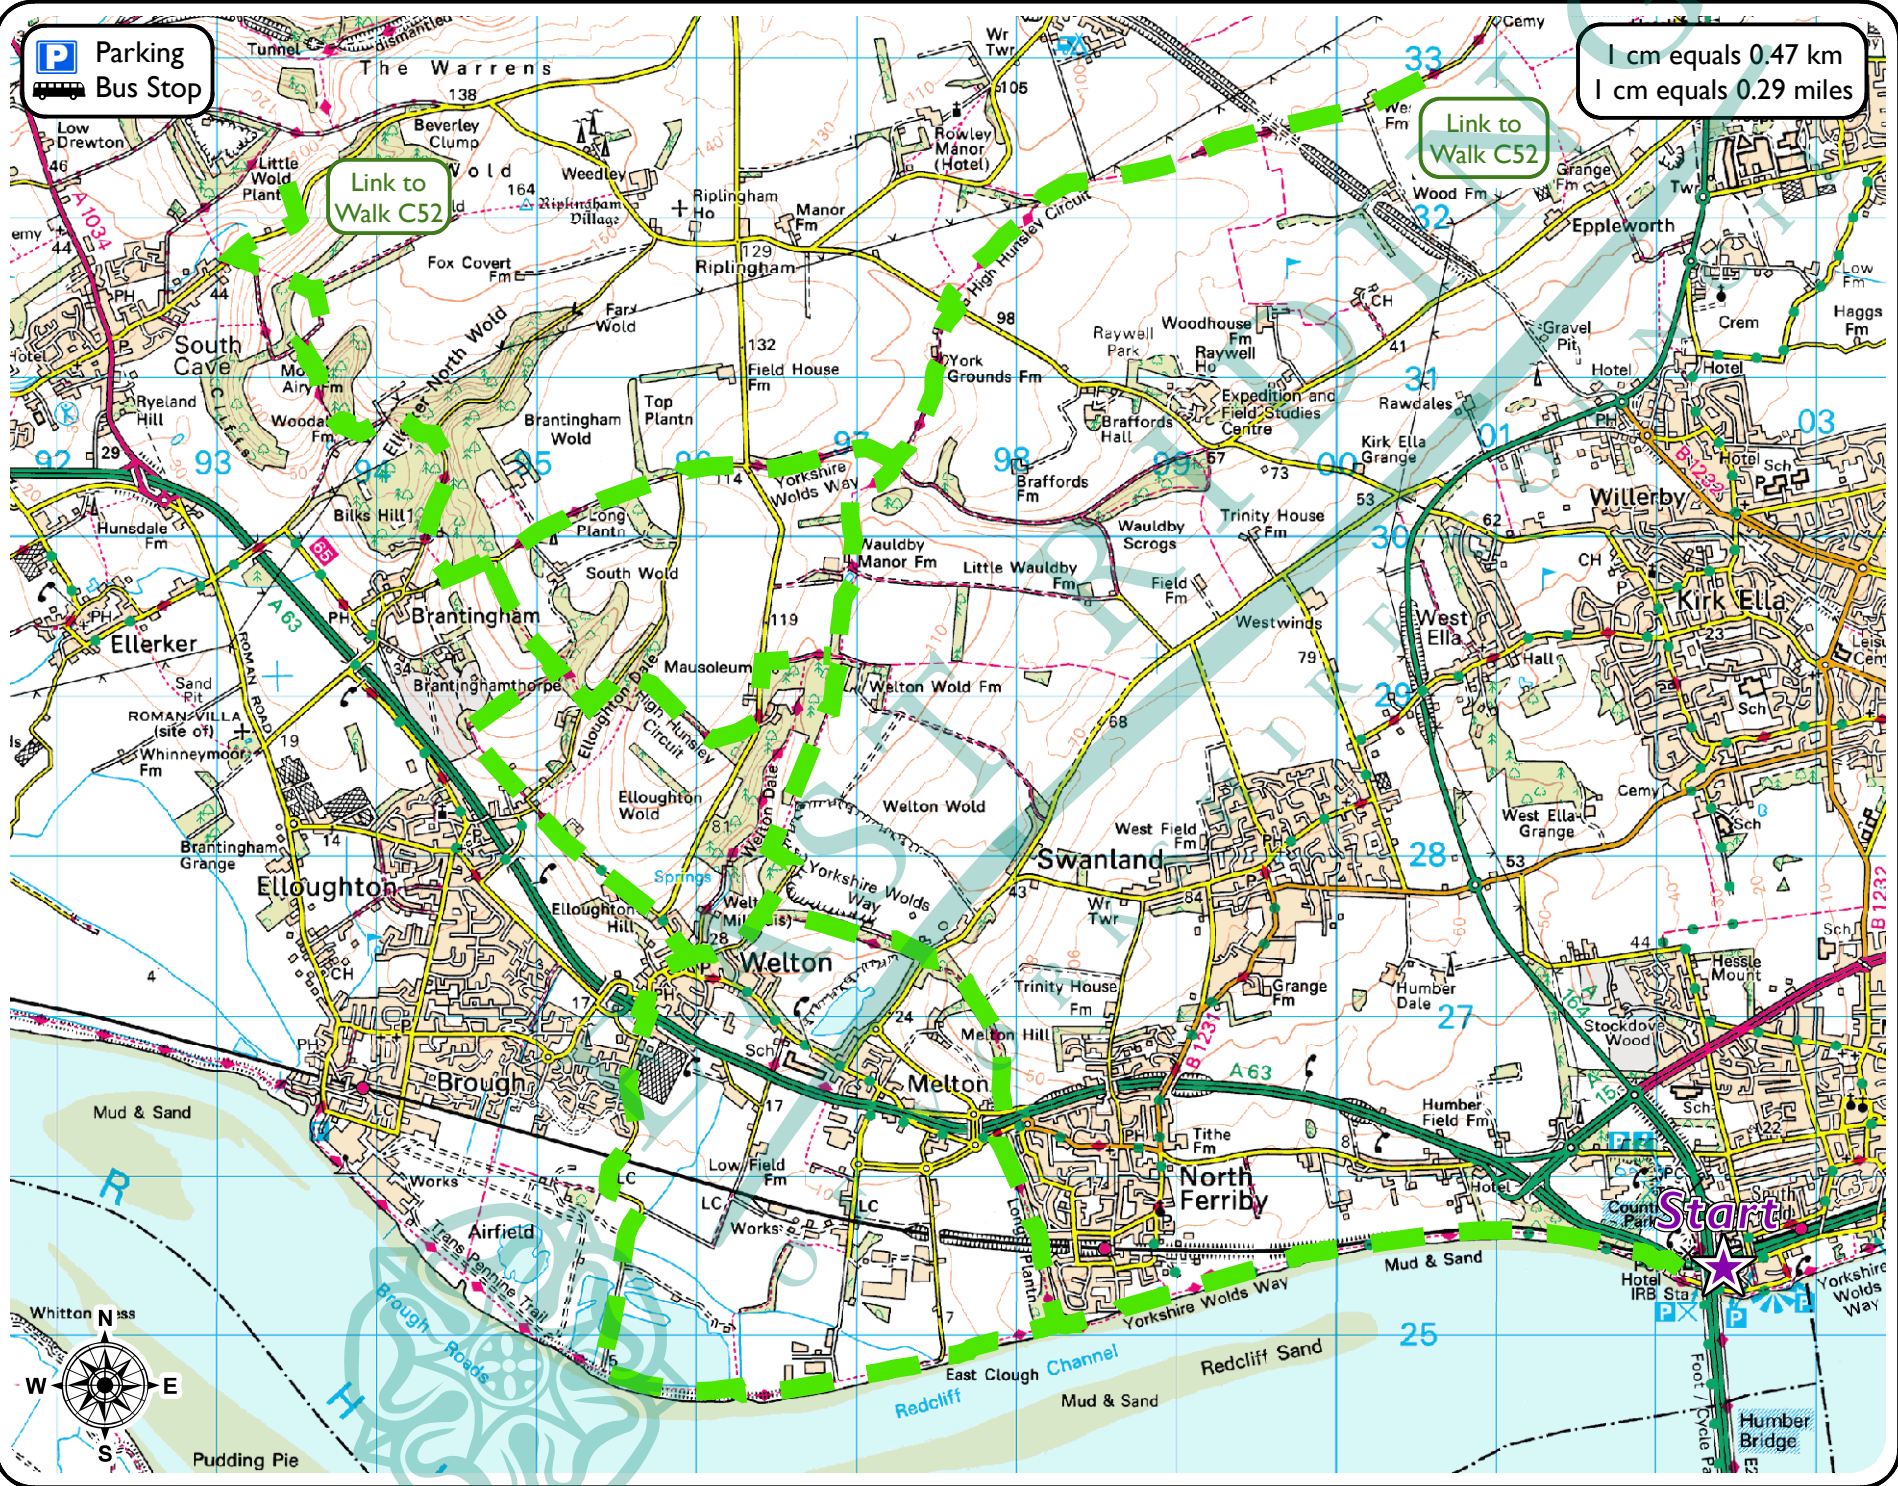

# The 'Beverley 20'

**Grade :**

**Length :** 20 miles ( 32 km )

**Start/End Point :** The Humber Bridge

**Refreshments :** Snacks at Hesse Foreshore  
Pubs & Shops at Beverley

**Toilets :** Hesse Foreshore & Beverley (Various)

1 cm equals 0.47 km  
1 cm equals 0.29 miles

Parking  
 Bus Stop

Link to Walk C52

Link to Walk C52

This map is reproduced from Ordnance Survey material with the permission of Ordnance Survey on behalf of Her Majesty's Stationery Office Crown copyright 2008. Unauthorised reproduction infringes Crown copyright and may lead to prosecution or civil proceedings. East Riding of Yorkshire Council 100023383.