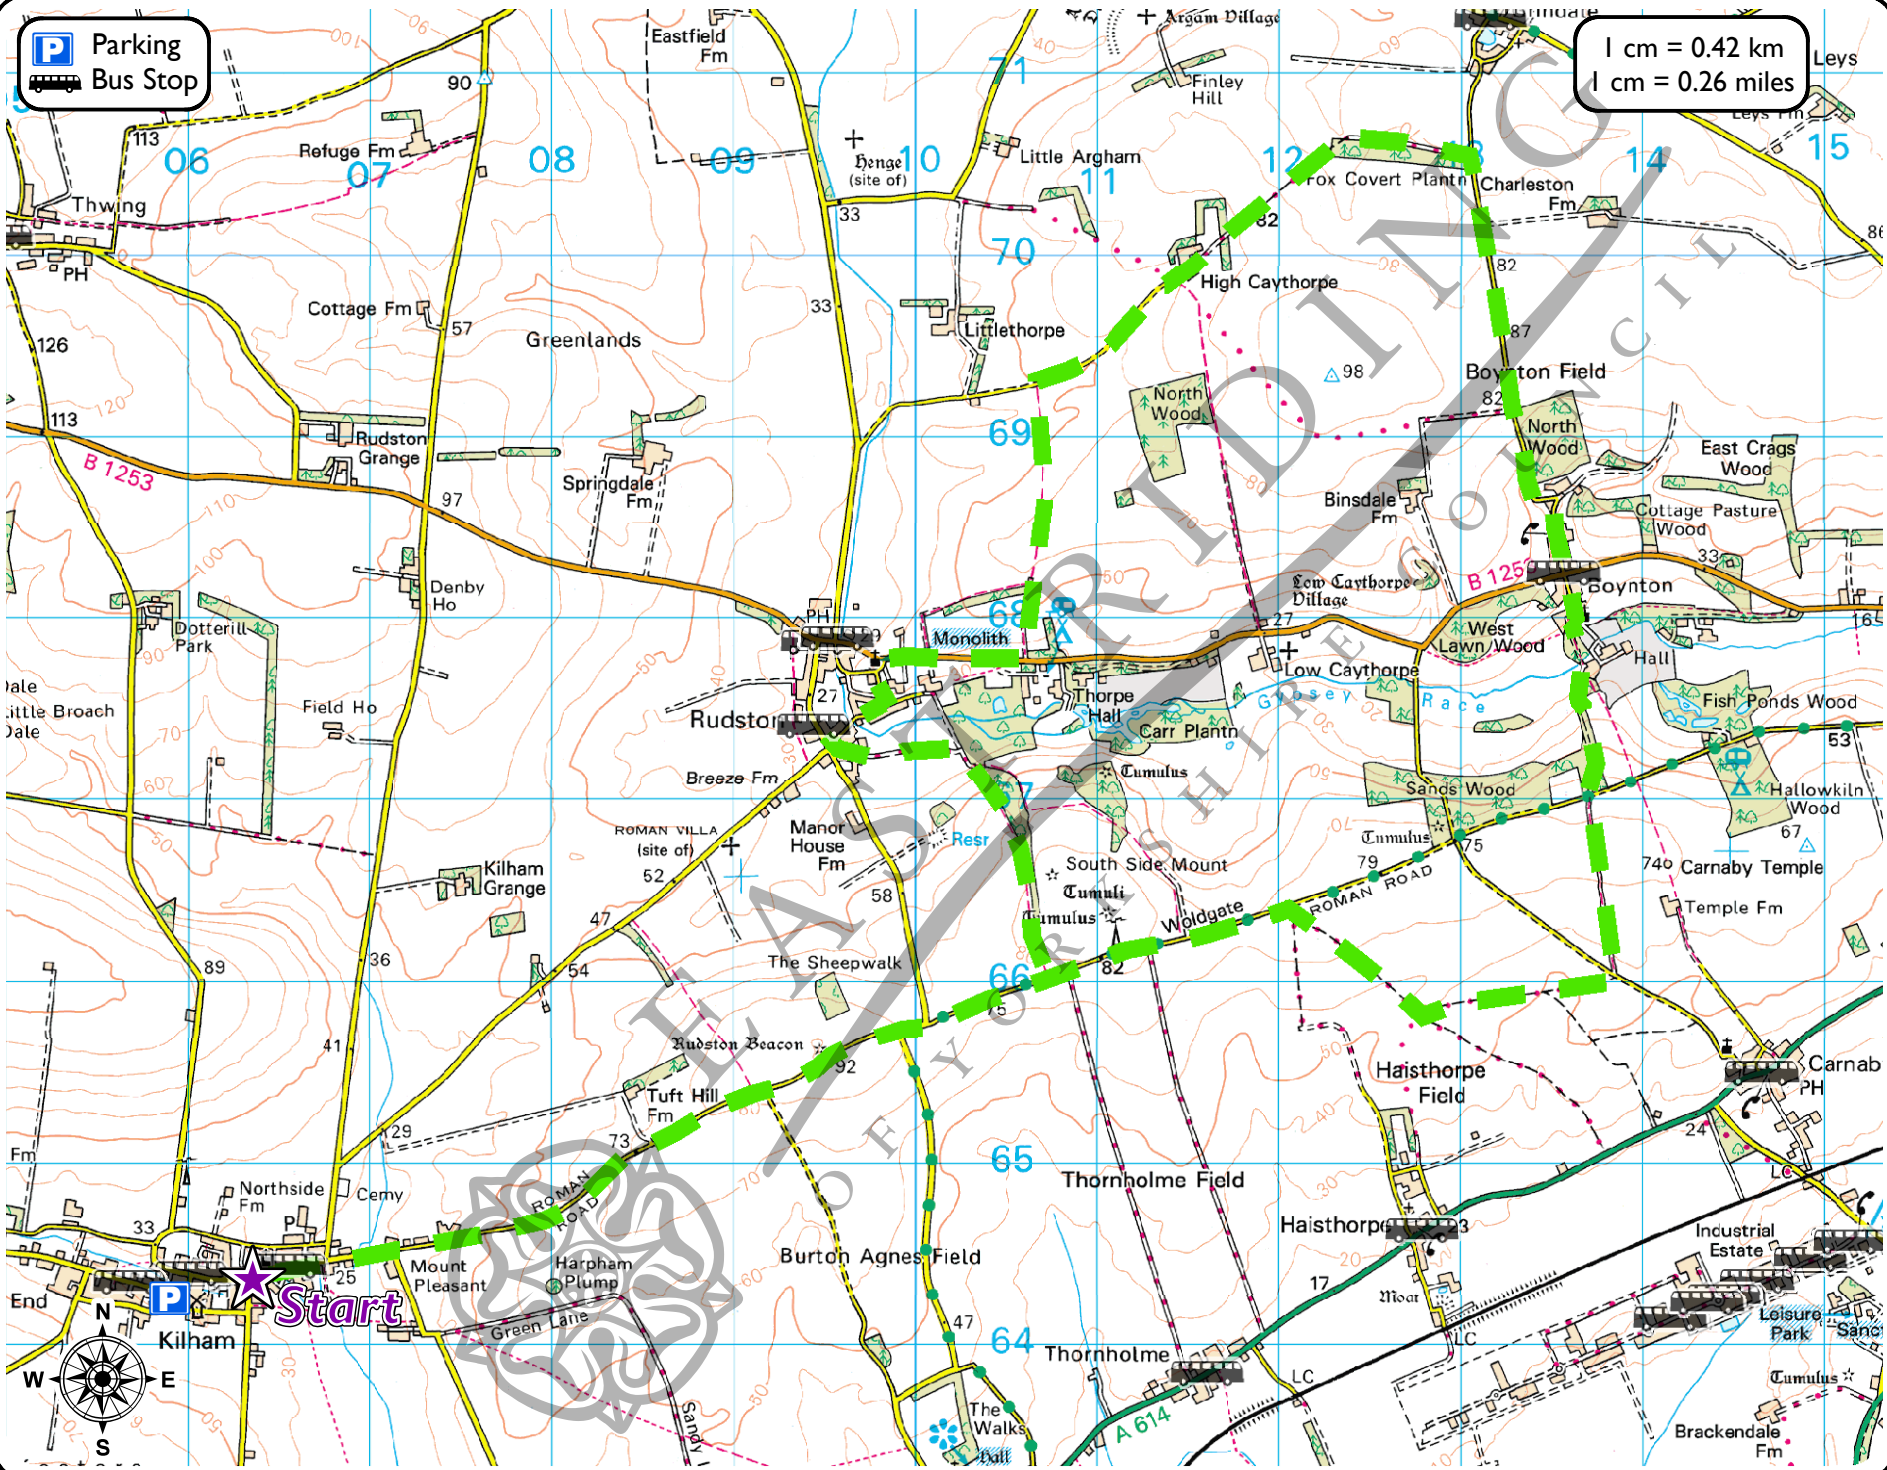

Rudston Ramble

Start/End Point : Kilham

Grade :     
 Length : 15 miles (24 km)

Refreshments : Pubs at Kilham & Rudston

Toilets : Hilderthorpe Road & The Spa, Brillington

This map is reproduced from Ordnance Survey material with the permission of Ordnance Survey on behalf of Her Majesty's Stationery Office Crown copyright 2008. Unauthorised reproduction infringes Crown copyright and may lead to prosecution or civil proceedings. East Riding of Yorkshire Council 100023383.