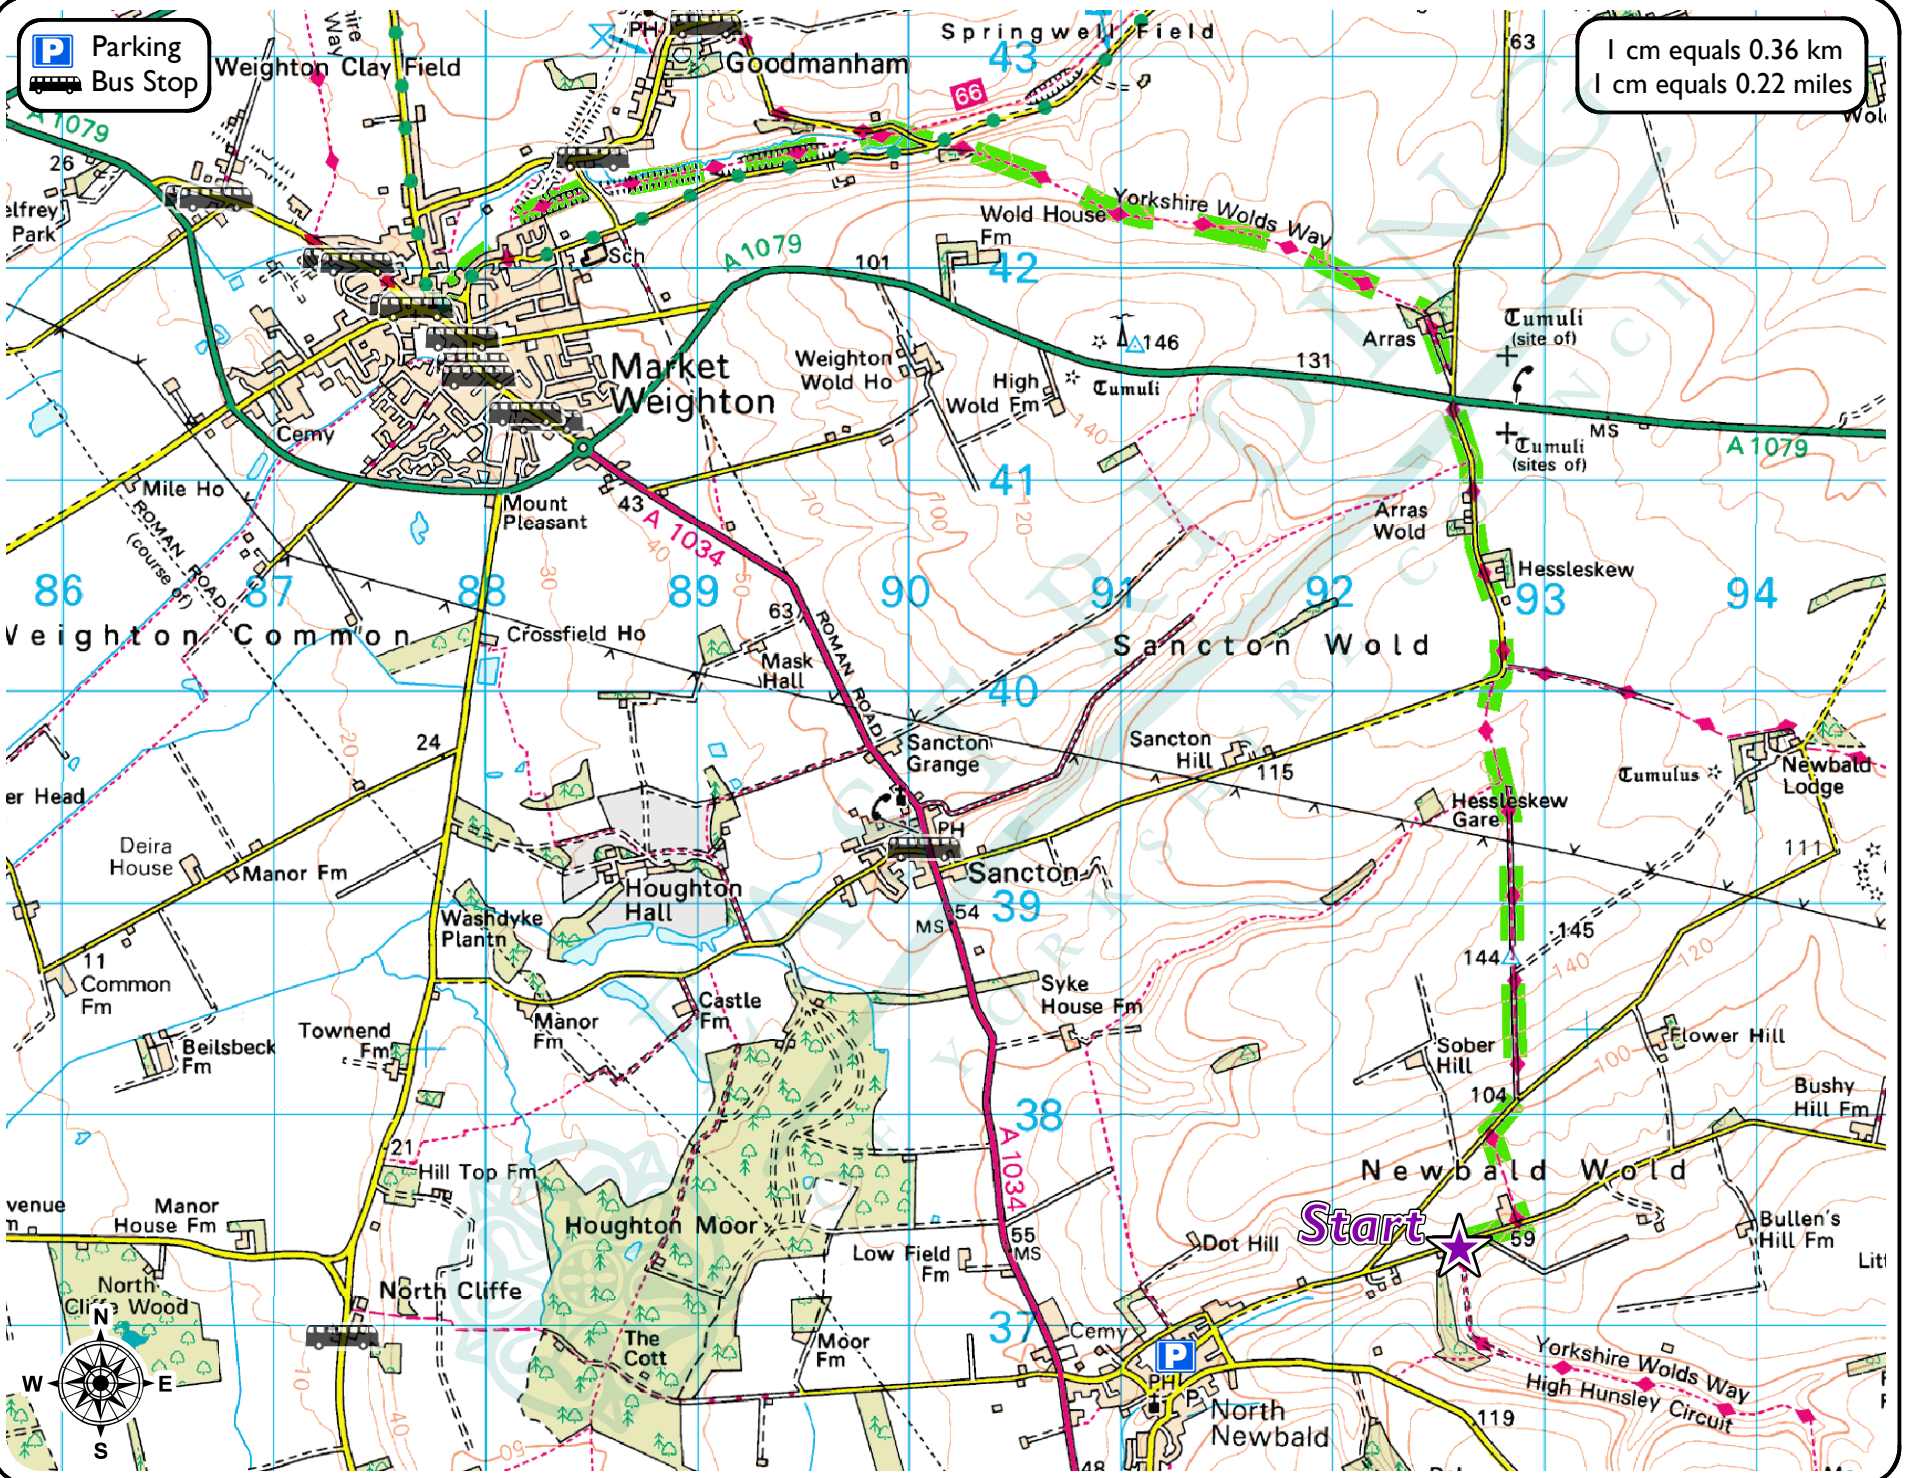

Yorkshire Wolds Way:

North Newbald to Market Weighton

Grade :    

Length : 6 miles (10 km)

Start/End Point : North Newbald / Market Weighton

Refreshments : Pubs in North Newbald, Sancton & Market Weighton
Shops & Cafe in Market Weighton

Toilets : None

1 cm equals 0.36 km
1 cm equals 0.22 miles

This map is reproduced from Ordnance Survey material with the permission of Ordnance Survey on behalf of Her Majesty's Stationery Office Crown copyright 2008. Unauthorised reproduction infringes Crown copyright and may lead to prosecution or civil proceedings. East Riding of Yorkshire Council 100023383.