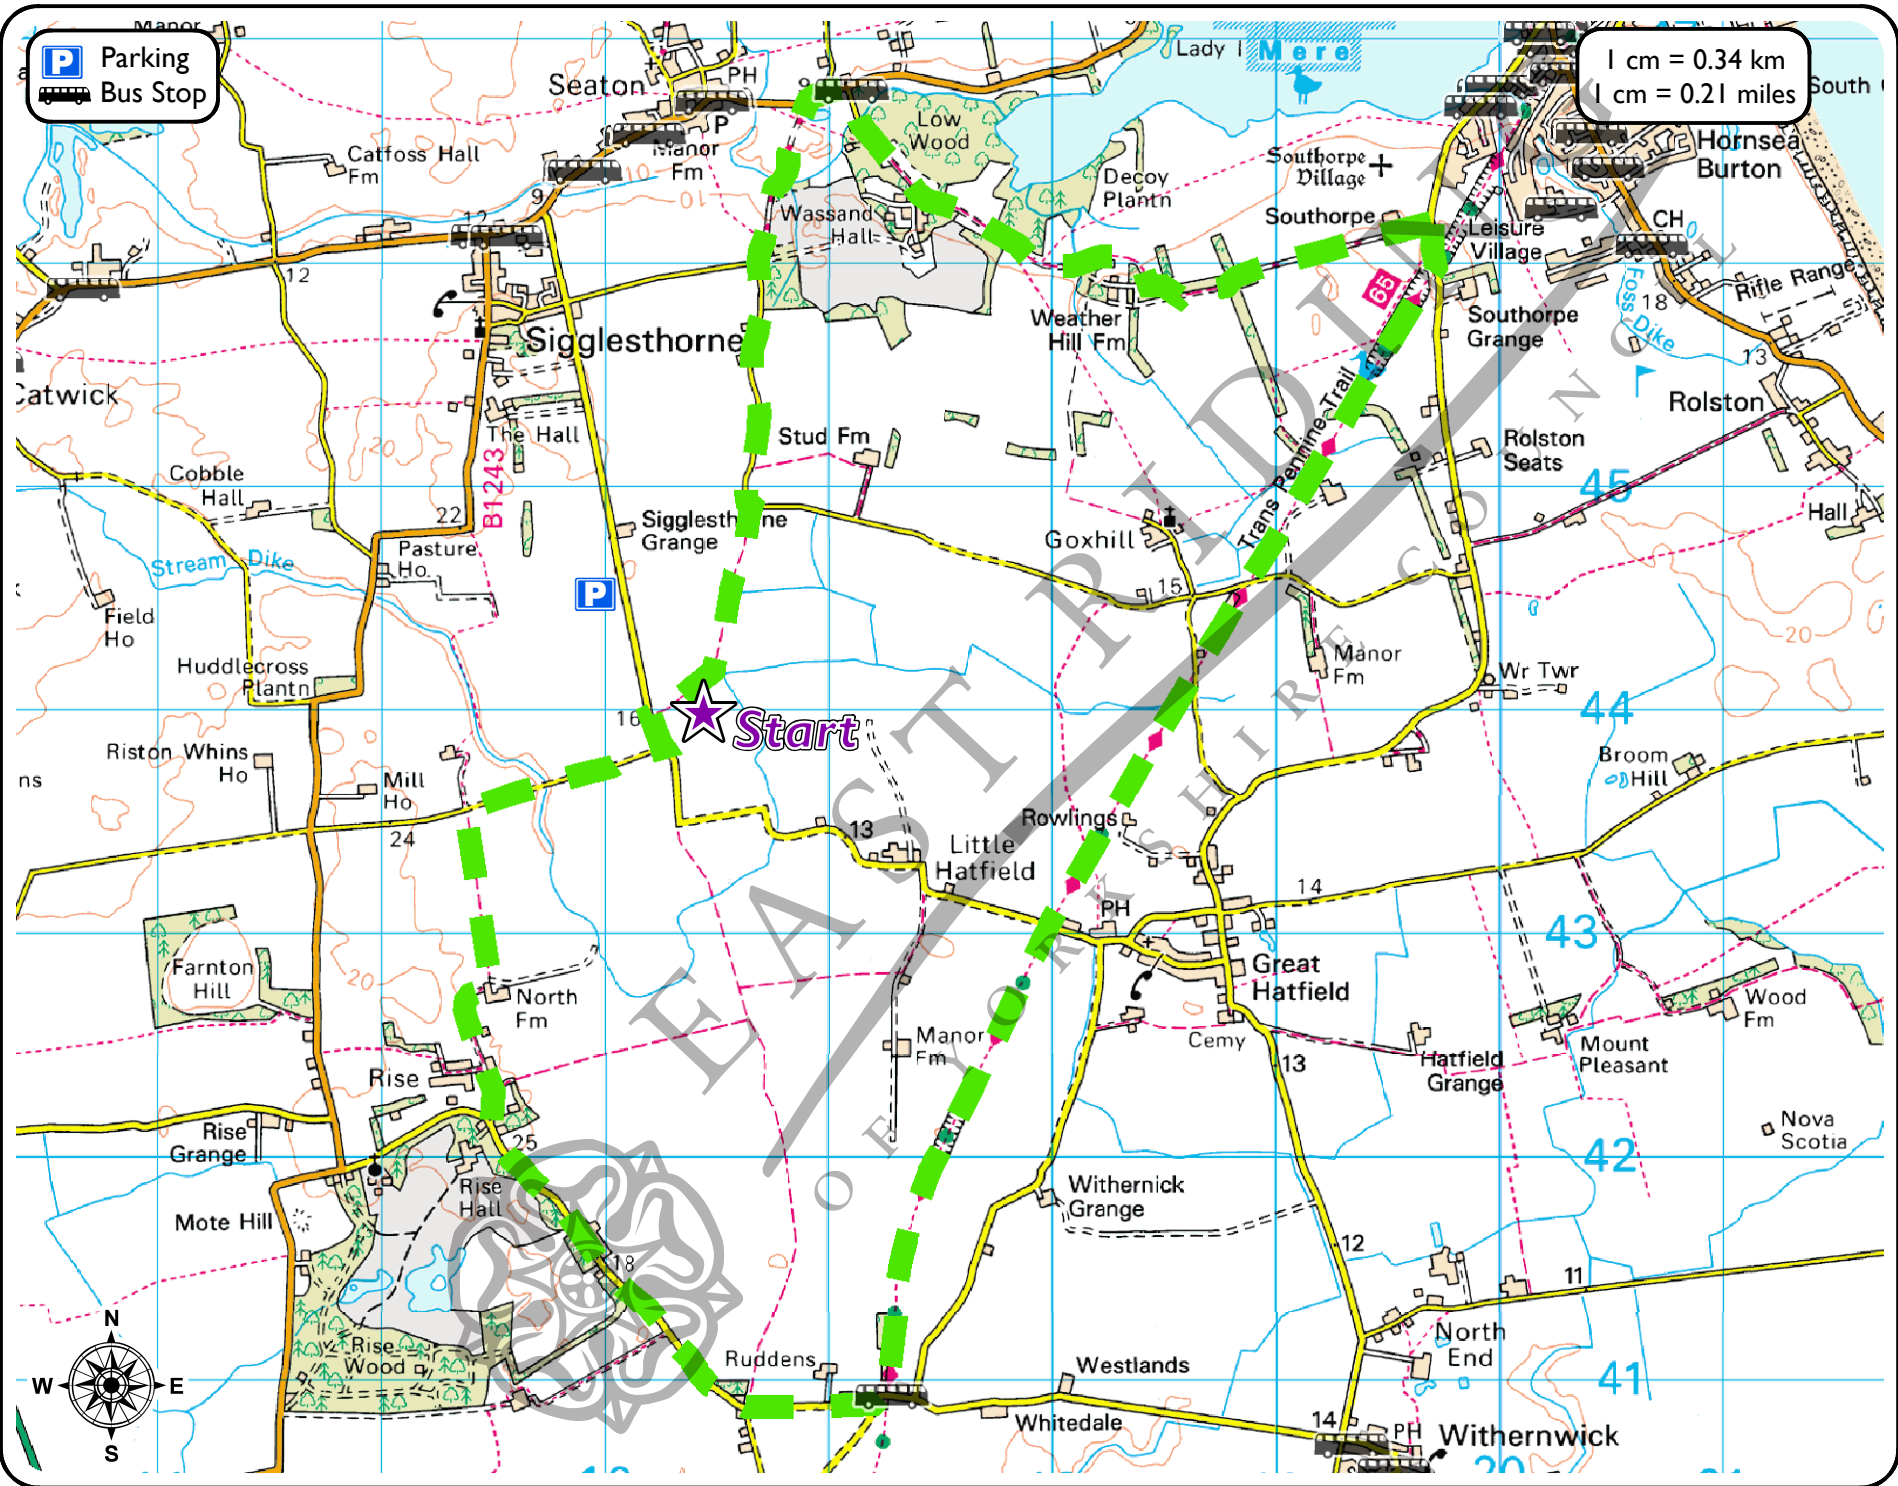

Hornsea Hike

Grade :

Length : 13 miles (21 km)

Start/End Point : Sigglesthorpe

Refreshments : Pubs at Great Hatfield & Seaton

Toilets : Toilets in Howden

1 cm = 0.34 km
1 cm = 0.21 miles

Parking
 Bus Stop

This map is reproduced from Ordnance Survey material with the permission of Ordnance Survey on behalf of Her Majesty's Stationery Office Crown copyright 2008. Unauthorised reproduction infringes Crown copyright and may lead to prosecution or civil proceedings. East Riding of Yorkshire Council 100023383.