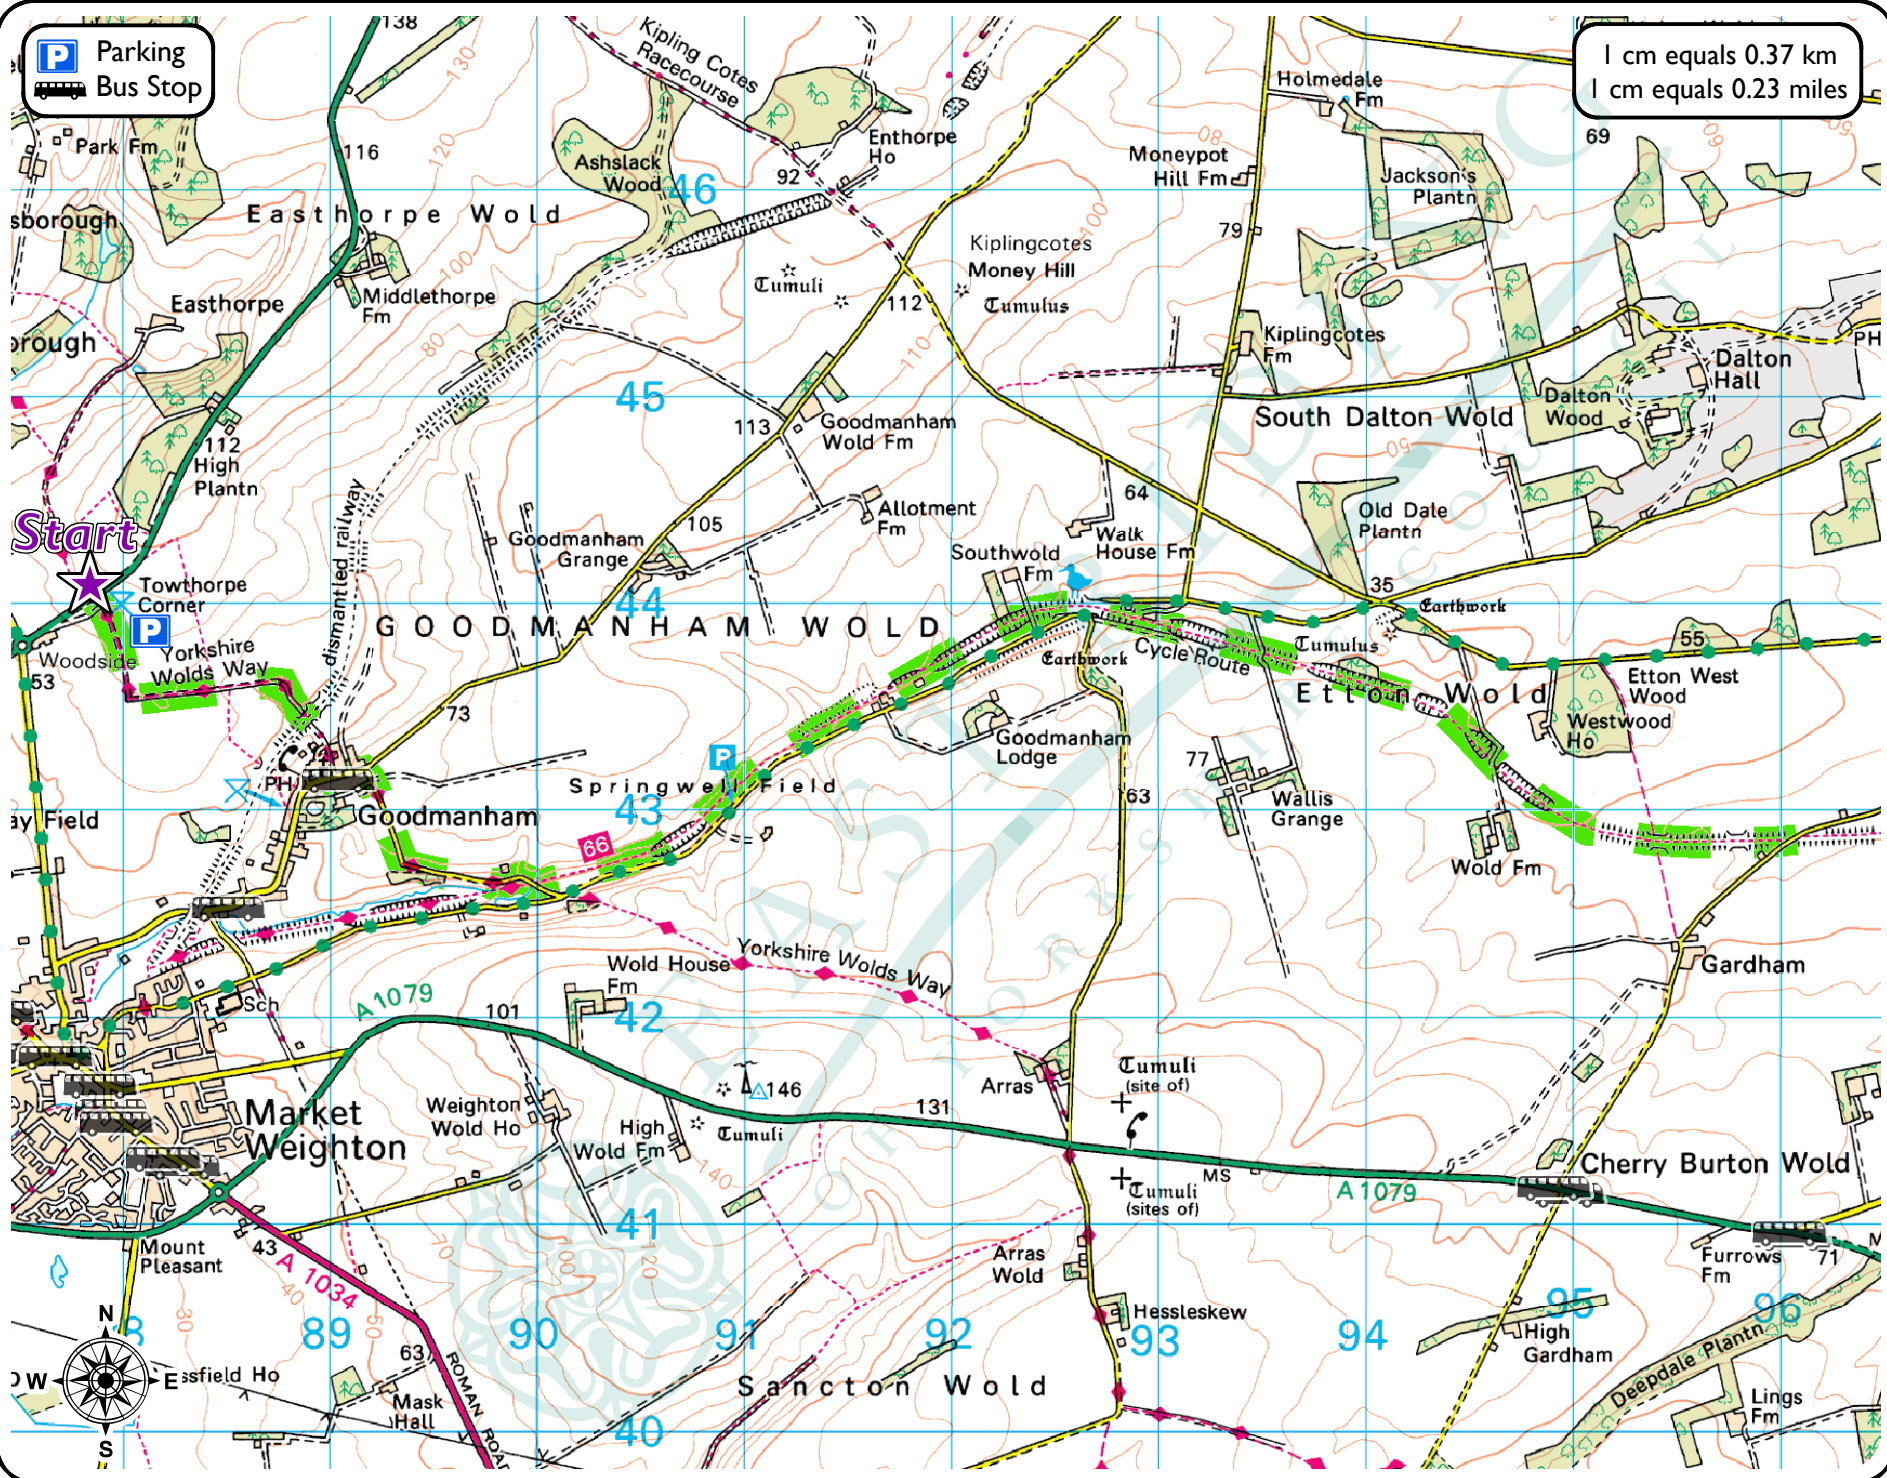

Towthorpe Corner (Londesborough) to Gardham Trot

Grade :   

Length : 12 miles (19 km)

Start/End Point : Towthorpe Plonic Area / Gardham-Etton Road

Refreshments : Pubs in Market Weighton

Toilets : Londesborough Road, Market Weighton

1 cm equals 0.37 km
1 cm equals 0.23 miles

This map is reproduced from Ordnance Survey material with the permission of Ordnance Survey on behalf of Her Majesty's Stationery Office Crown copyright 2008. Unauthorised reproduction infringes Crown copyright and may lead to prosecution or civil proceedings. East Riding of Yorkshire Council 100023383.