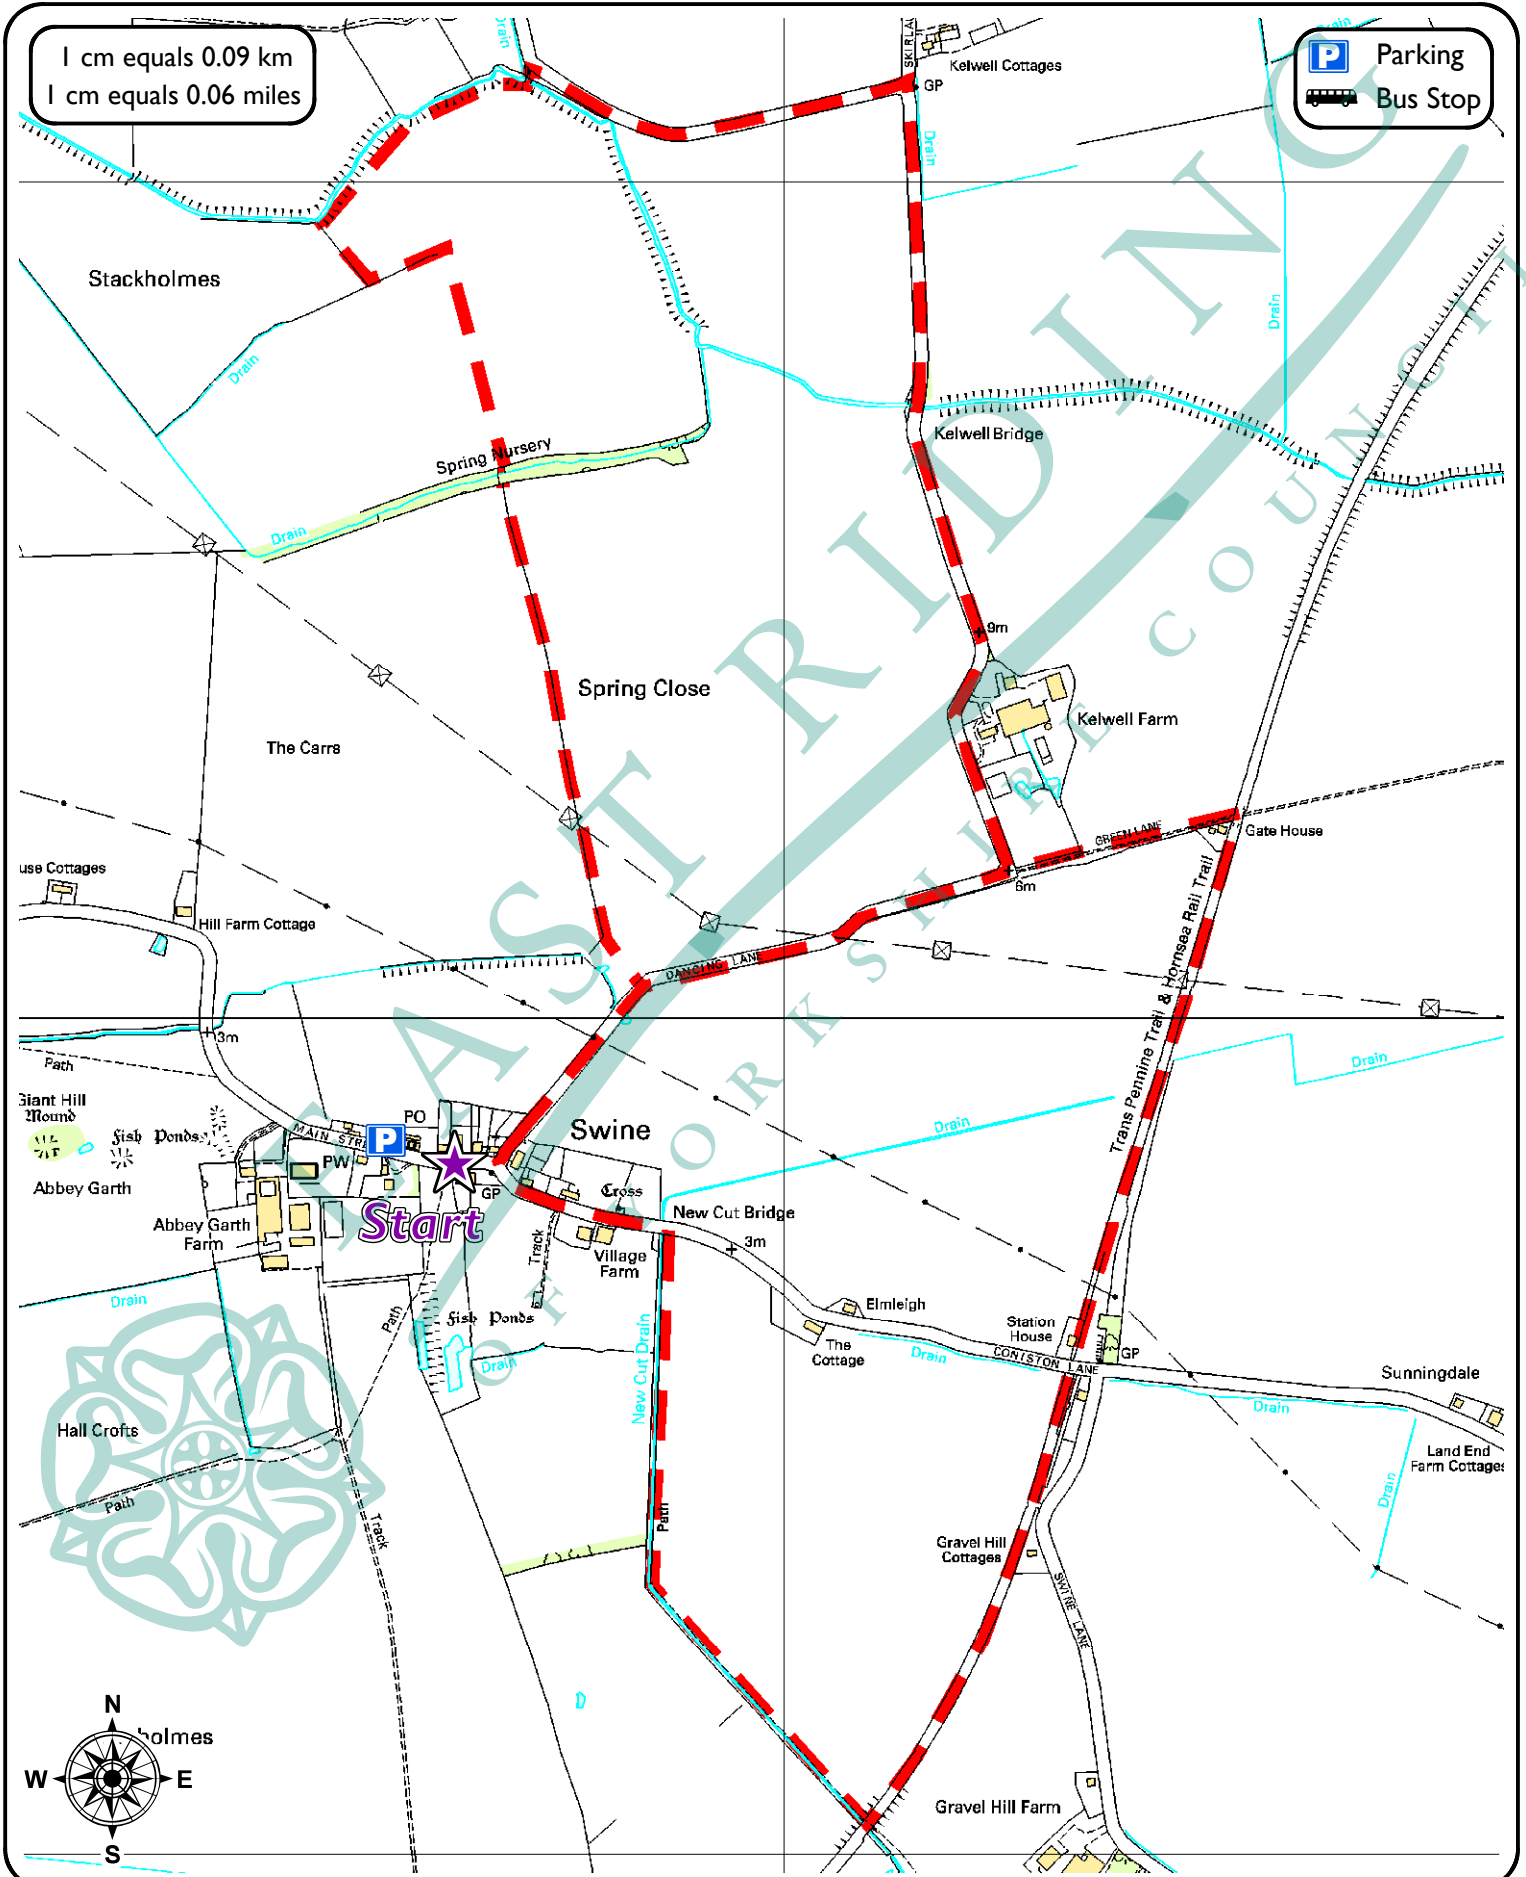

A Short Stroll from Swine

Grade :

Length : 4 miles (6 km)

Start/End Point : Swine Village

Refreshments : Pubs, Cafes & Shops in Beverley & Driffield

Toilets : Beverley, Various

1 cm equals 0.09 km
1 cm equals 0.06 miles

Parking
 Bus Stop

This map is reproduced from Ordnance Survey material with the permission of Ordnance Survey on behalf of Her Majesty's Stationery Office Crown copyright 2008. Unauthorised reproduction infringes Crown copyright and may lead to prosecution or civil proceedings. East Riding of Yorkshire Council 100023383.