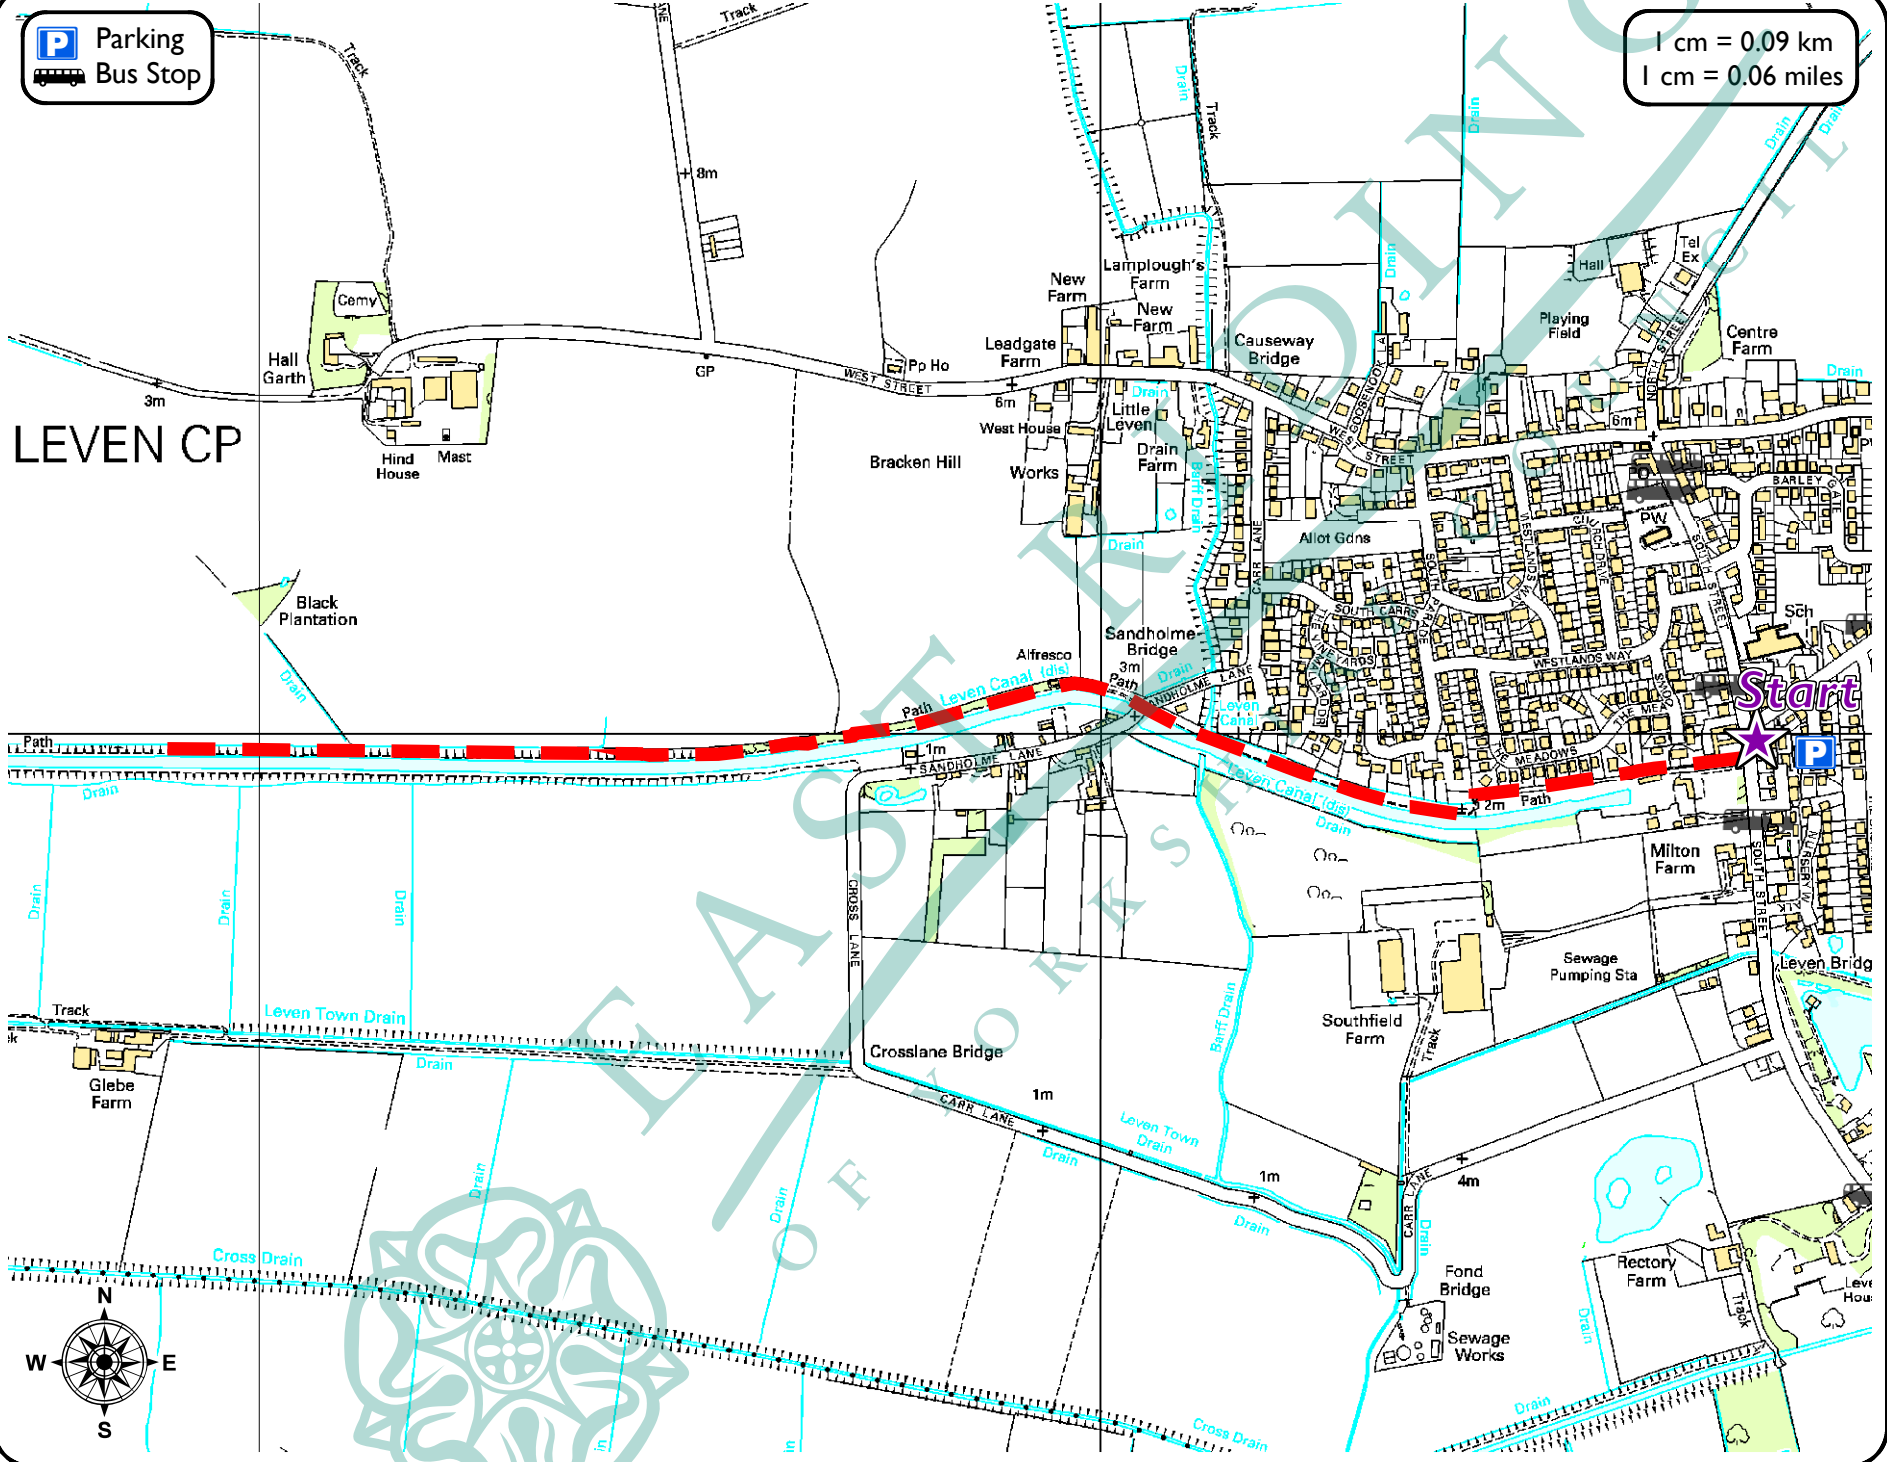

P Parking
Bus Bus Stop

1 cm = 0.09 km
 1 cm = 0.06 miles

LEVEN CP

Leven Canal Walk

Start/End Point : Leven village next to the 'Beagle'

Refreshments : Pub at Leven
 Toilets : Hornsea, Various

Grade :

Length : 1 mile (2 km)