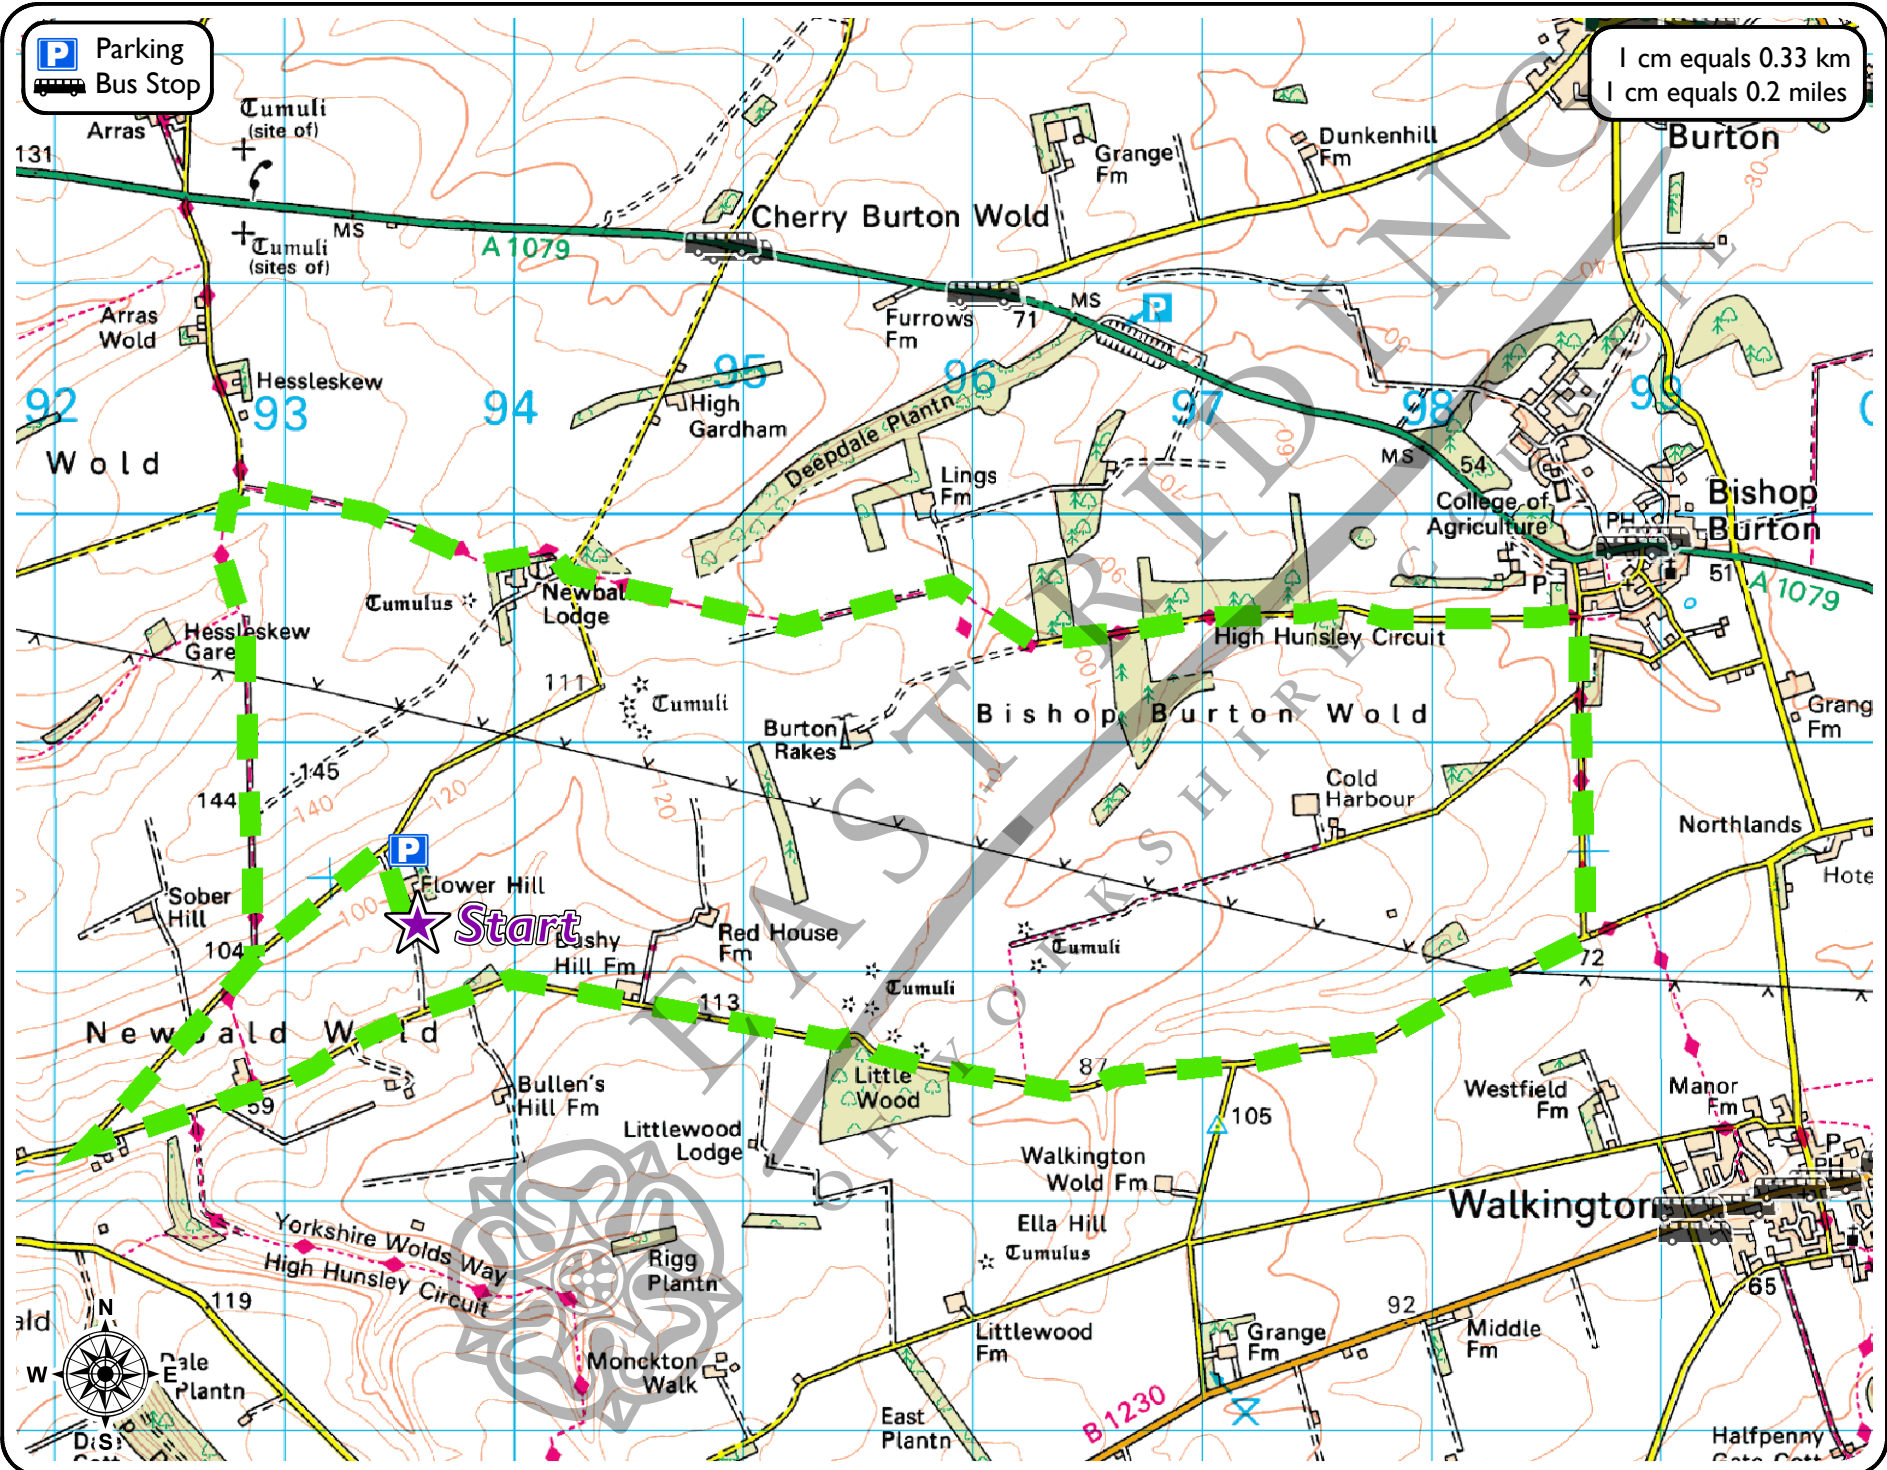

Around Bishop Burton Wold

Grade : 
 Length : 11 miles (17 km)

Start/End Point : Flower Hill
 Refreshments : Public Houses at Walkington and Bishop Burton
 Toilets : Dyer Lane, Beverley

This map is reproduced from Ordnance Survey material with the permission of Ordnance Survey on behalf of Her Majesty's Stationery Office Crown copyright 2008. Unauthorised reproduction infringes Crown copyright and may lead to prosecution or civil proceedings. East Riding of Yorkshire Council 100023383.