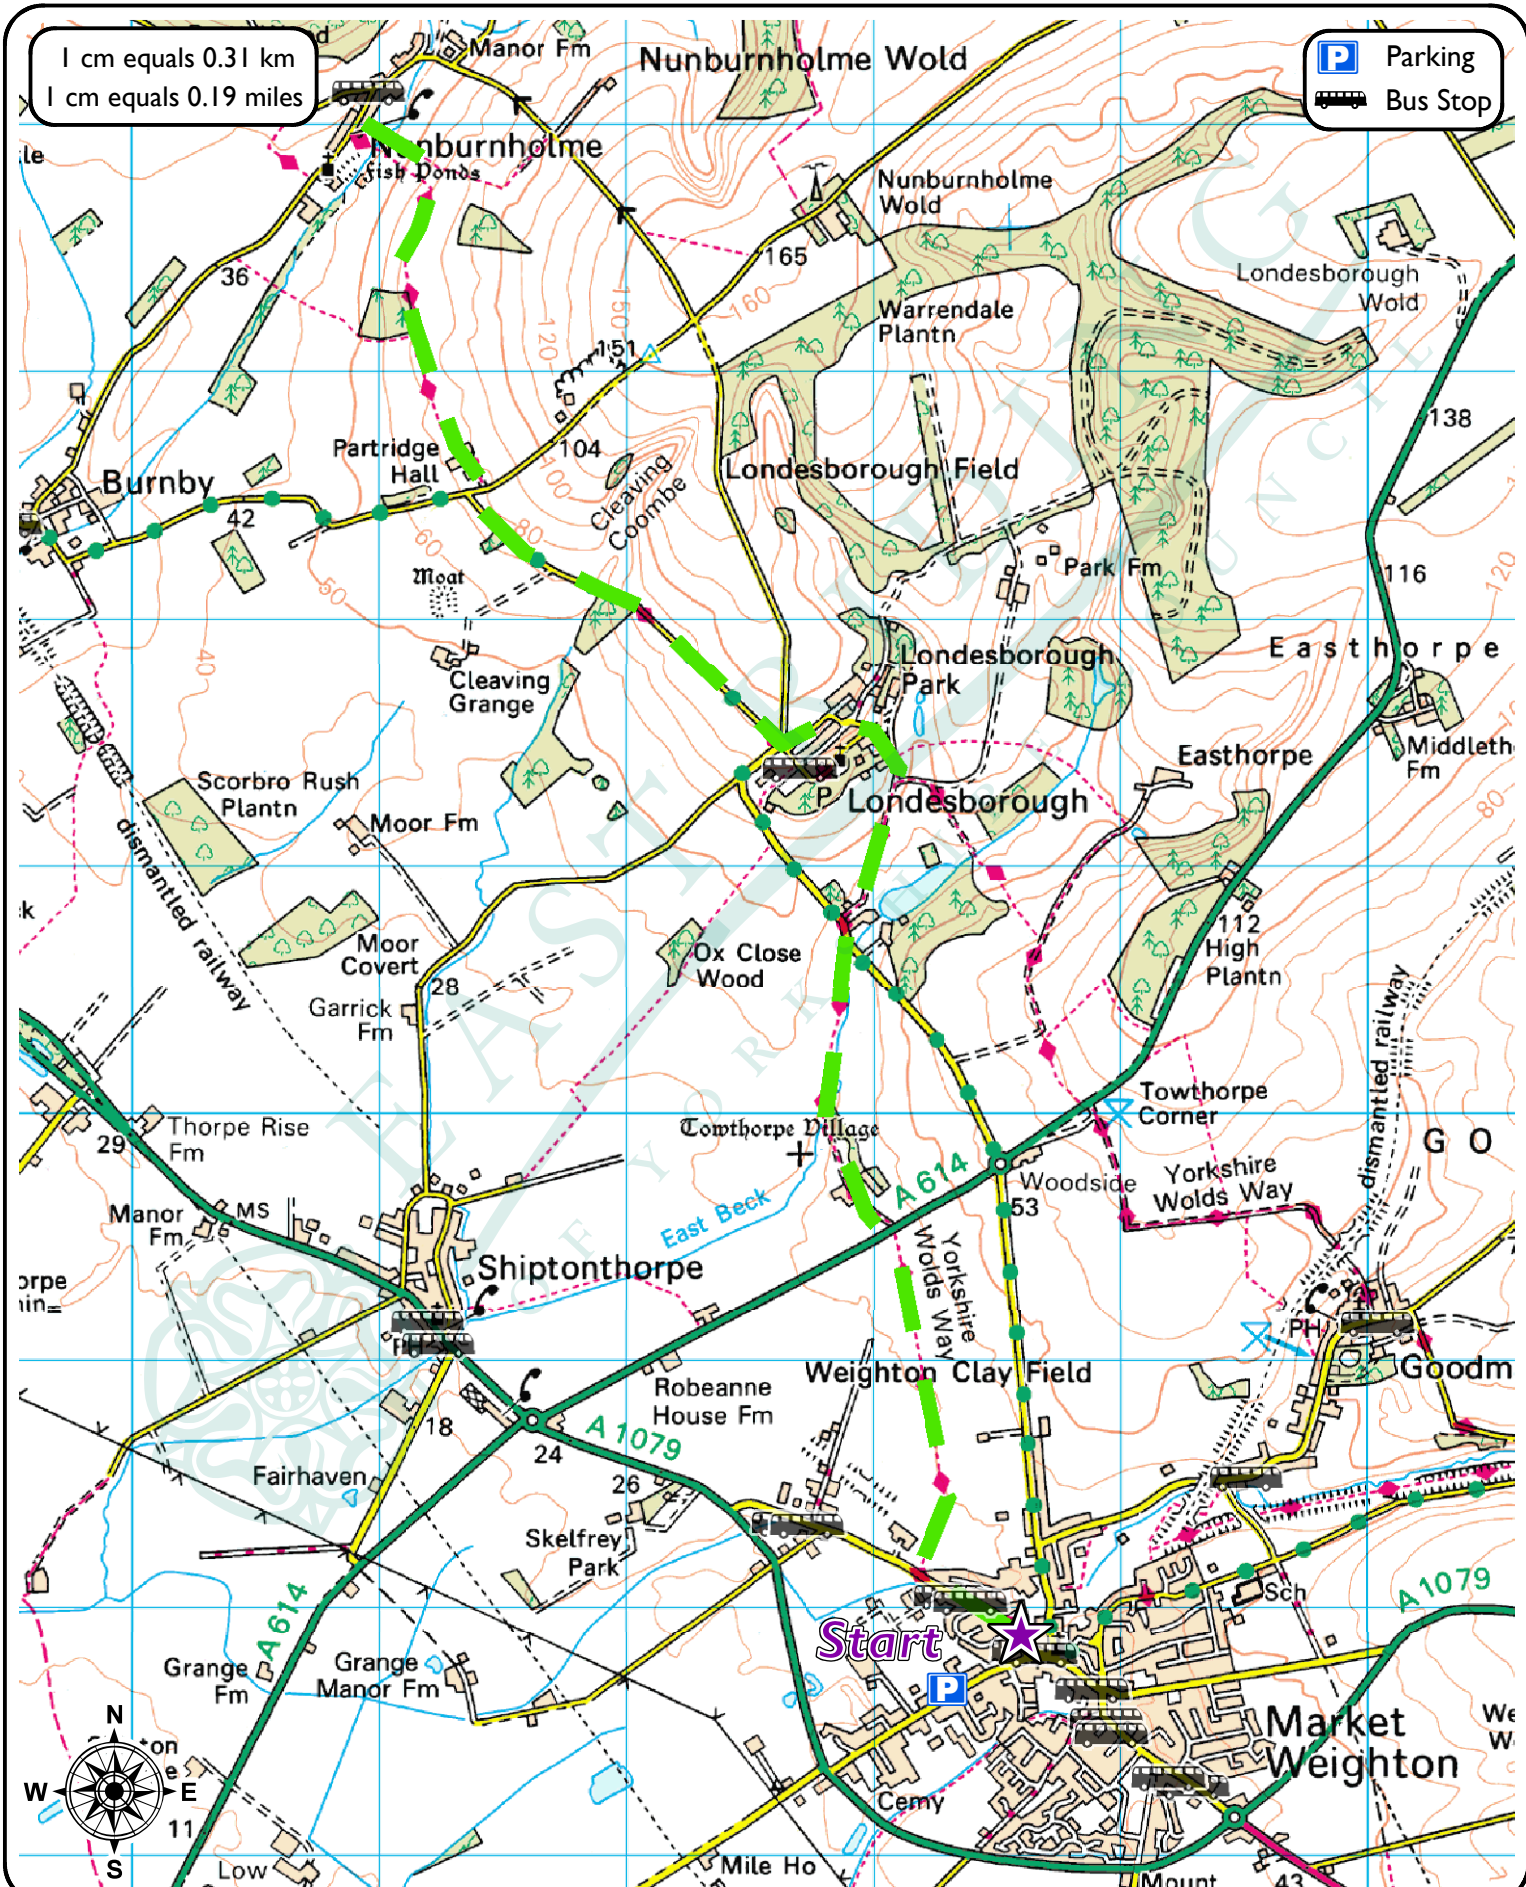

Wolds Way: - Market

Grade :

Length : 5 miles (8 km)

Weighton - Nunburnholme

Start/End Point : Market Weighton/Nunburnholme

Refreshments : Pubs in Market Weighton. Shops in Market Weighton

Toilets : Londesborough Road, Market Weighton

This map is reproduced from Ordnance Survey material with the permission of Ordnance Survey on behalf of Her Majesty's Stationery Office Crown copyright 2008. Unauthorised reproduction infringes Crown copyright and may lead to prosecution or civil proceedings. East Riding of Yorkshire Council 100023383.