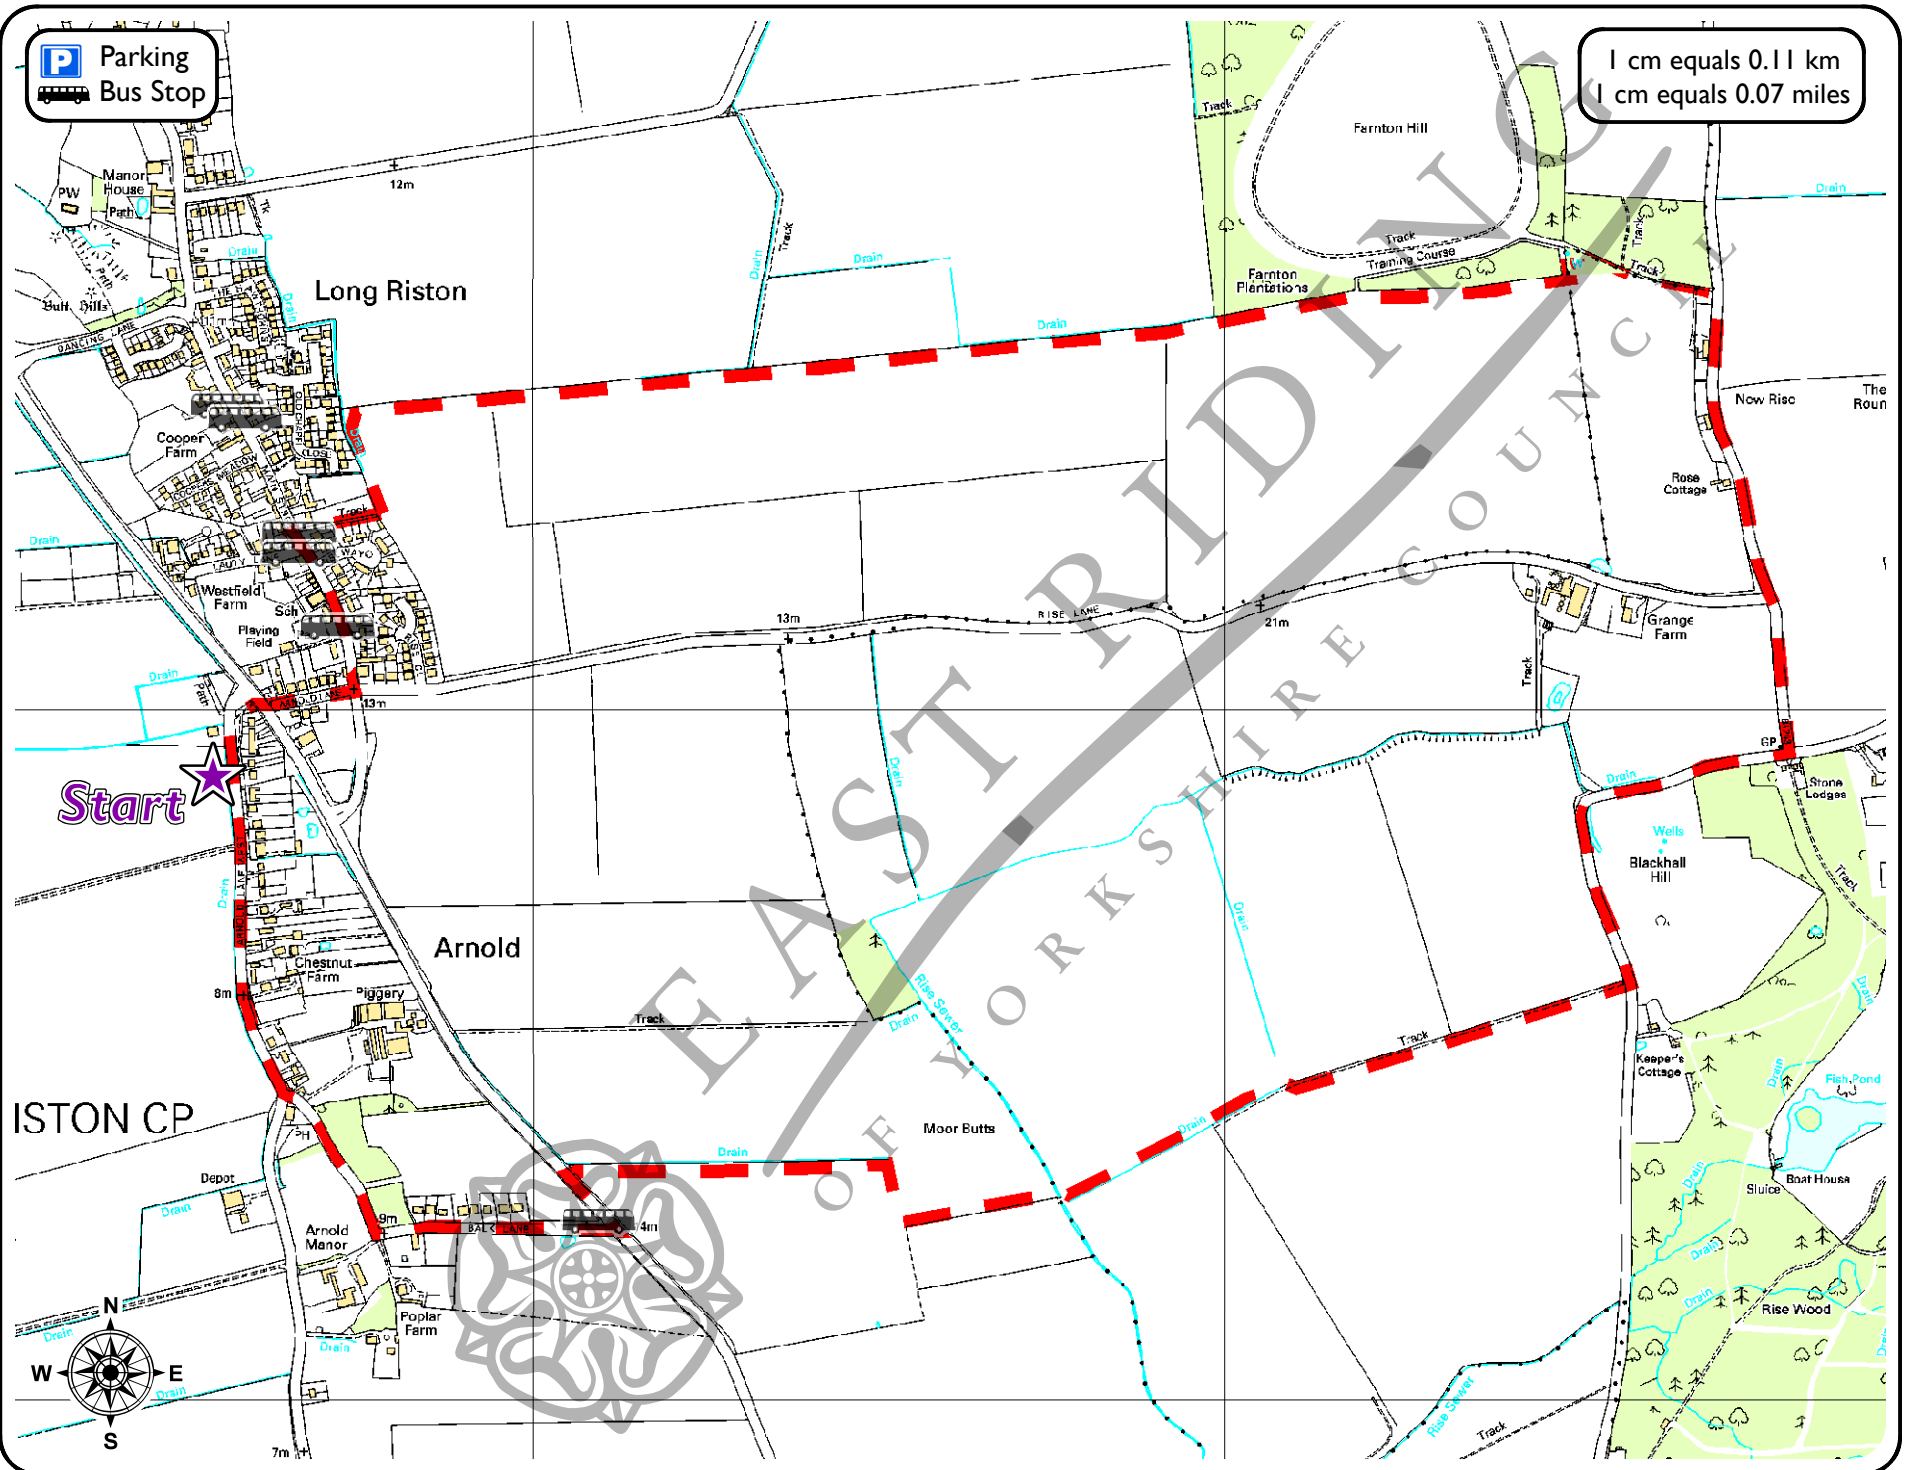

A Stroll from Long Riston

Grade : 
Length : 4.5 miles (7 km)
Start/End Point : Long Riston
Refreshments : Pub and Shop in Patrington
Toilets : None

1 cm equals 0.11 km
 1 cm equals 0.07 miles

 Parking
 Bus Stop

This map is reproduced from Ordnance Survey material with the permission of Ordnance Survey on behalf of Her Majesty's Stationery Office Crown copyright 2008. Unauthorised reproduction infringes Crown copyright and may lead to prosecution or civil proceedings. East Riding of Yorkshire Council 100023383.