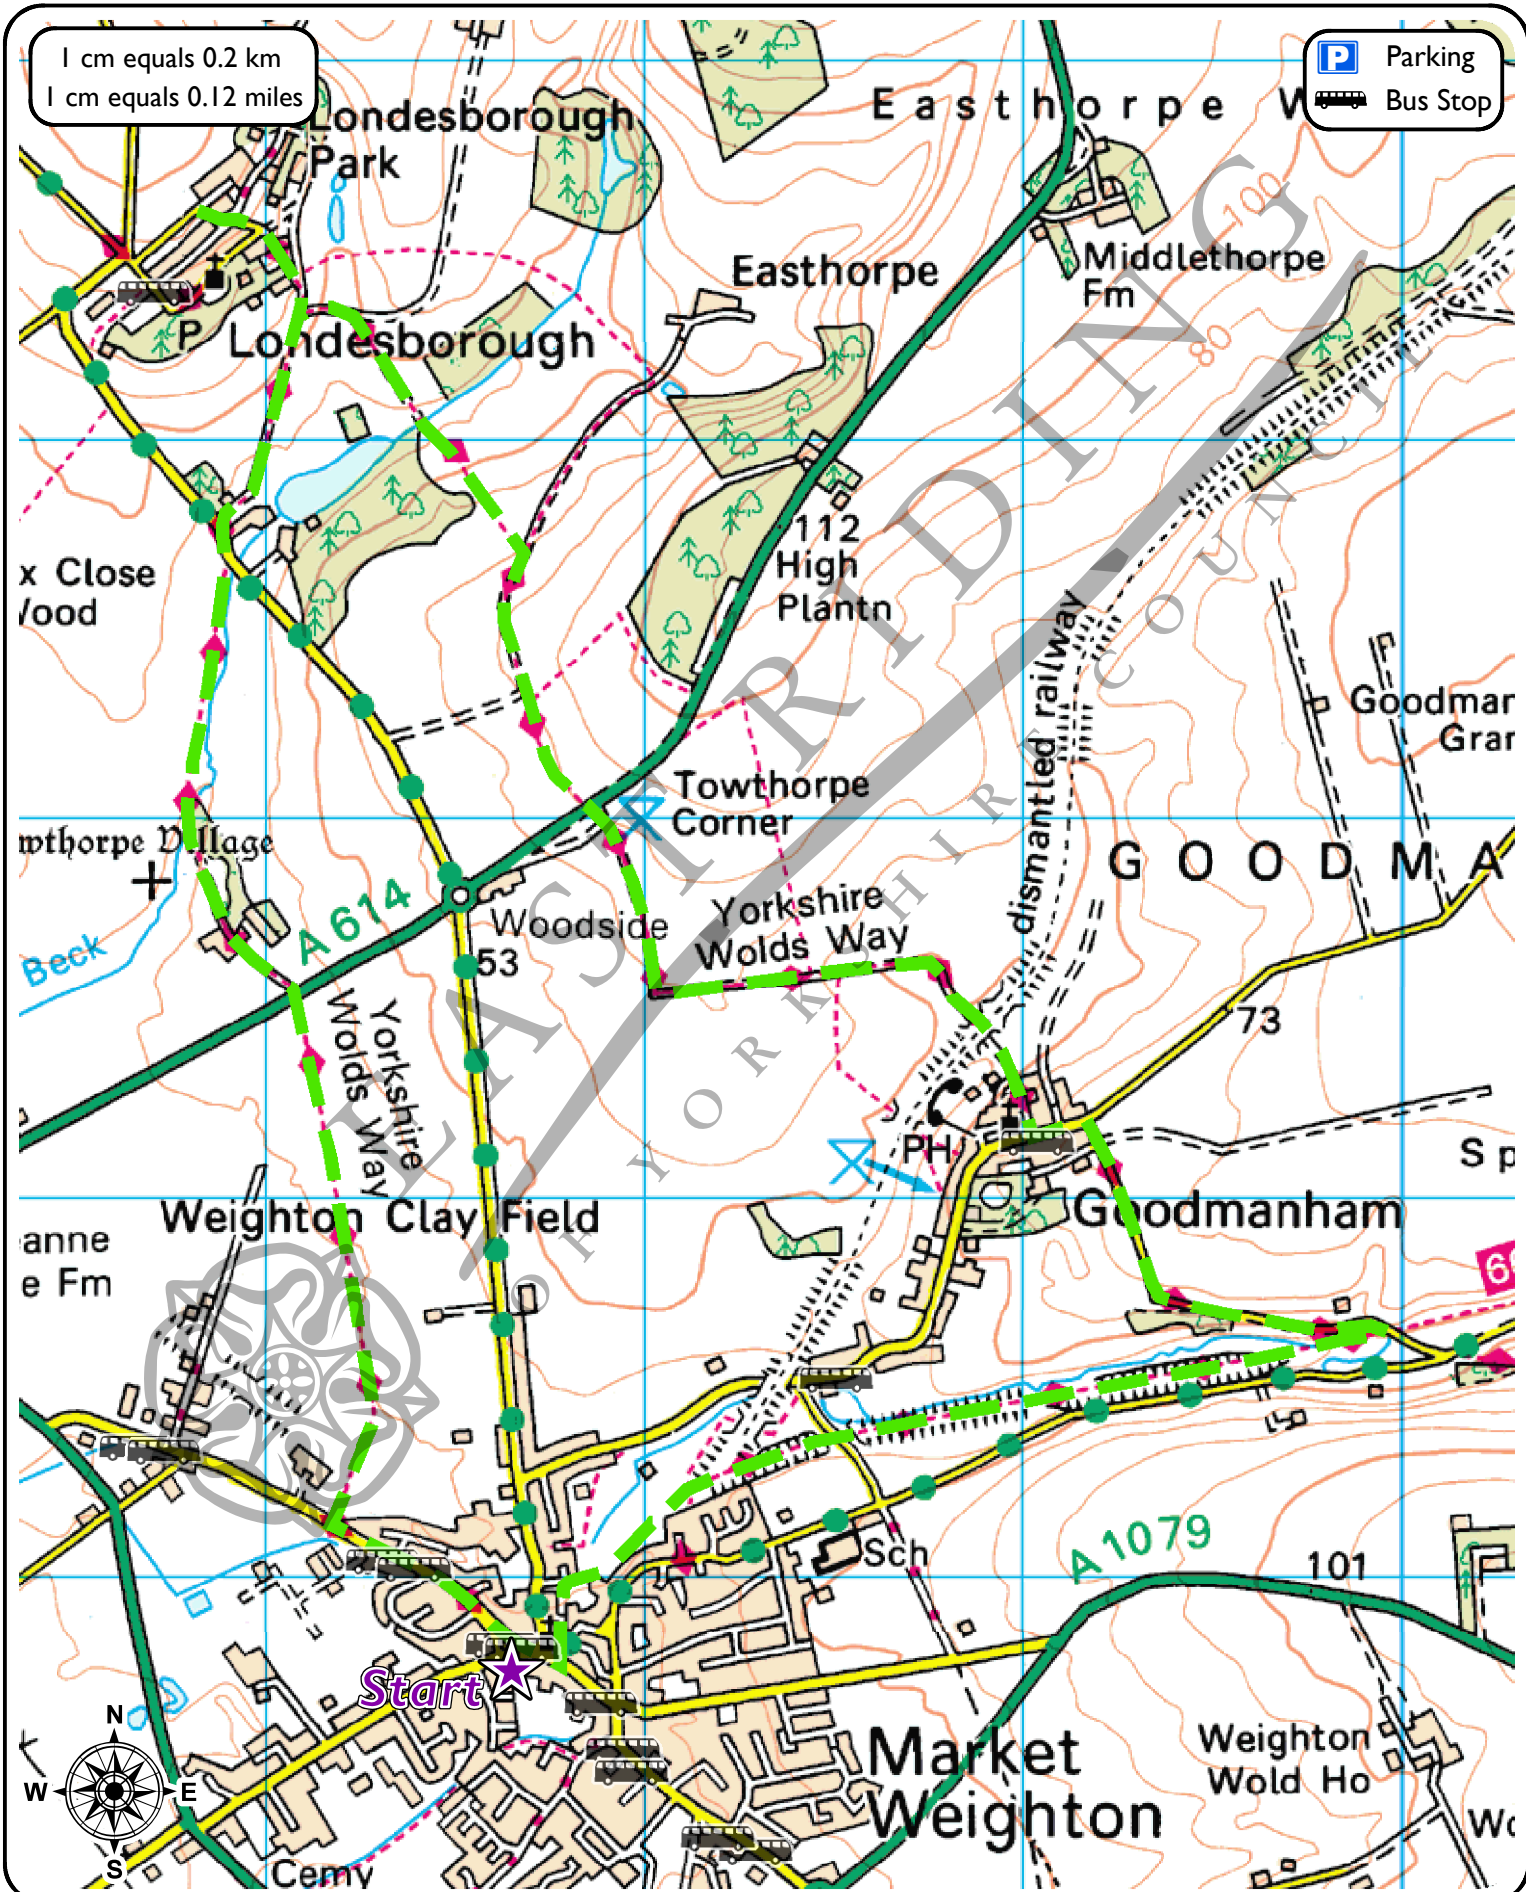

Market Weighton to Londesborough Circular

Grade : ● ● ●

Length : 7 miles (11 km)

Start/End Point : Market Weighton

Refreshments : Shops & Pubs in Market Weighton

Toilets : Londesborough Road, Market Weighton

This map is reproduced from Ordnance Survey material with the permission of Ordnance Survey on behalf of Her Majesty's Stationery Office Crown copyright 2008. Unauthorised reproduction infringes Crown copyright and may lead to prosecution or civil proceedings. East Riding of Yorkshire Council 100023383.