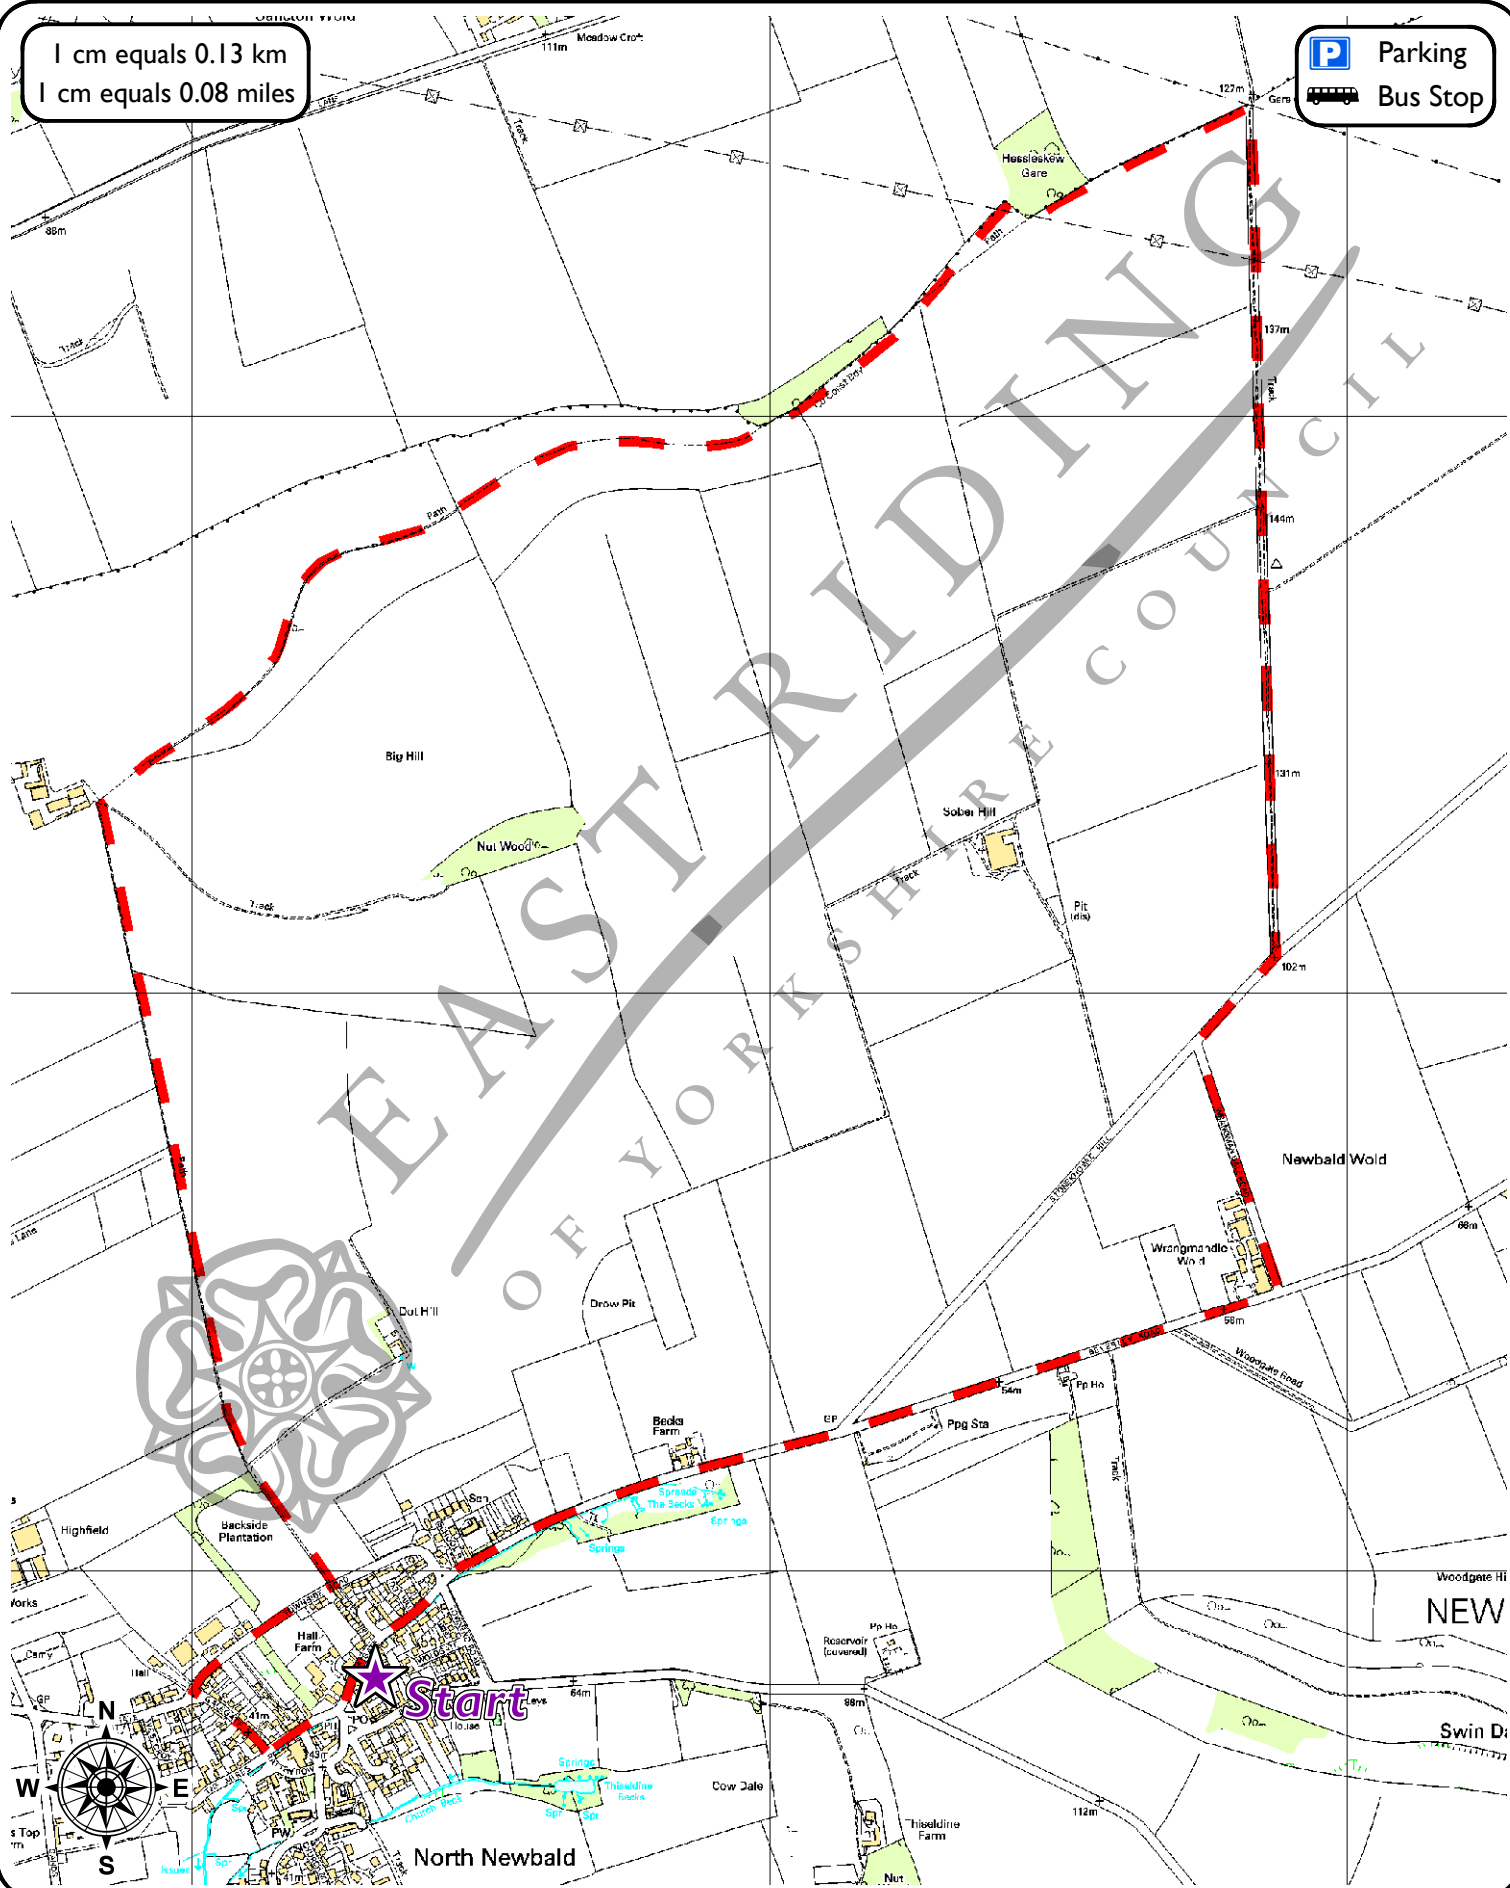

Big Hill, North Newbald

Grade :

Length : 5 miles (8 km)

Start/End Point : The Green, North Newbald

Refreshments : Shop & Pubs in North Newbald

Toilets : Londesborough Road, Market Weighton

1 cm equals 0.13 km
1 cm equals 0.08 miles

Parking
 Bus Stop

This map is reproduced from Ordnance Survey material with the permission of Ordnance Survey on behalf of Her Majesty's Stationery Office Crown copyright 2008. Unauthorised reproduction infringes Crown copyright and may lead to prosecution or civil proceedings. East Riding of Yorkshire Council 100023383.