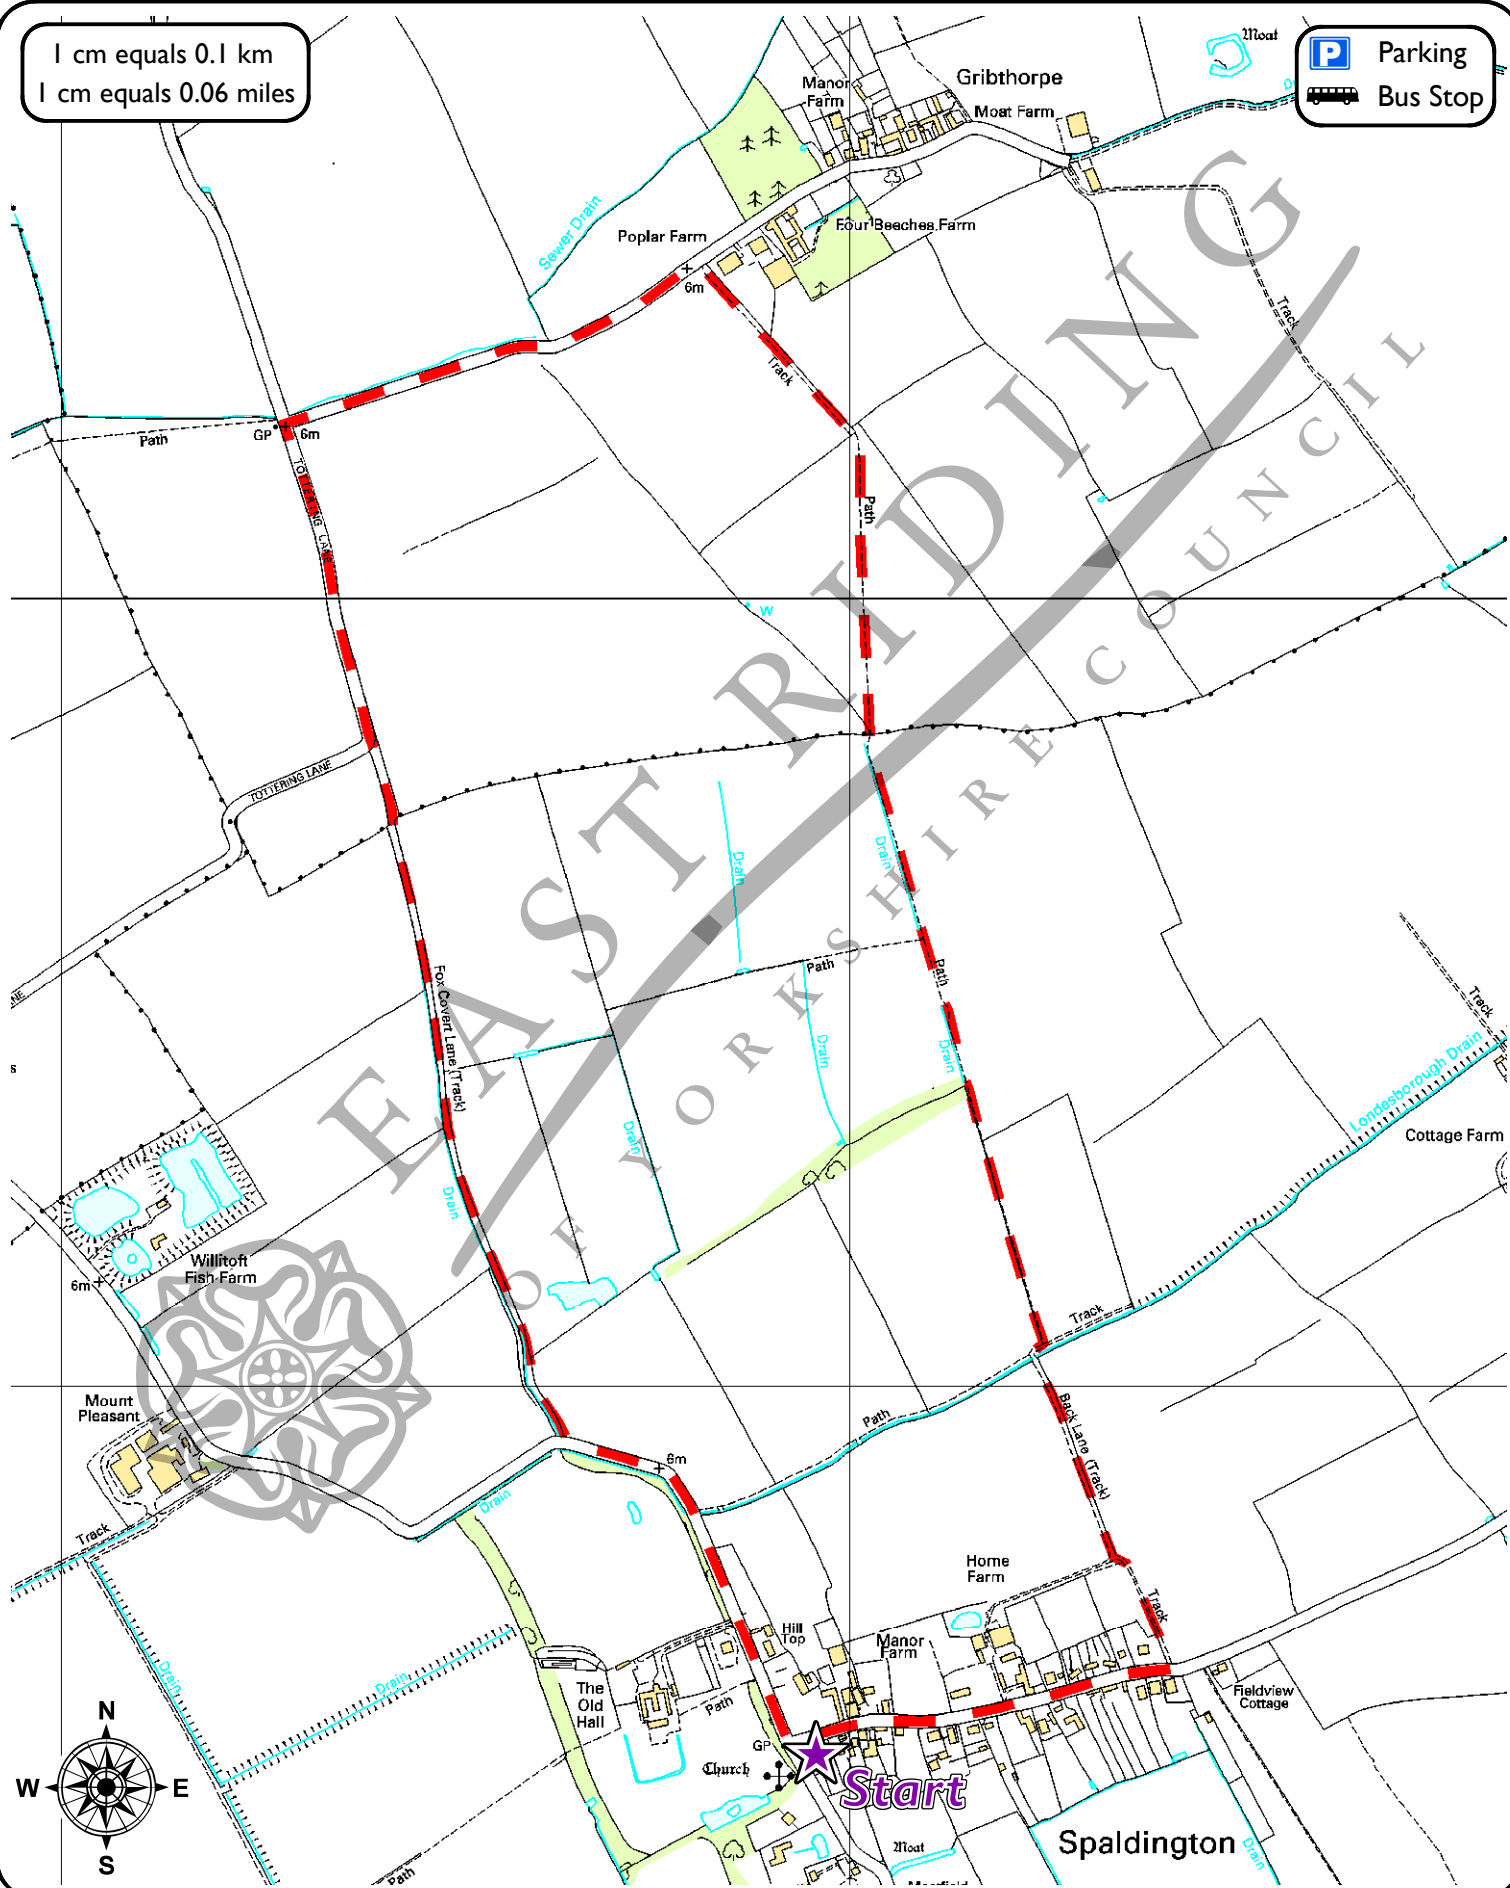

Spaldington Stroll

Grade :

Length : 3 miles (5 km)

Start/End Point : Spaldington Village

Refreshments : Bubwith or Howden

Toilets : Toilets in Howden

1 cm equals 0.1 km
1 cm equals 0.06 miles

Parking
 Bus Stop

This map is reproduced from Ordnance Survey material with the permission of Ordnance Survey on behalf of Her Majesty's Stationery Office Crown copyright 2008. Unauthorised reproduction infringes Crown copyright and may lead to prosecution or civil proceedings. East Riding of Yorkshire Council 100023383.