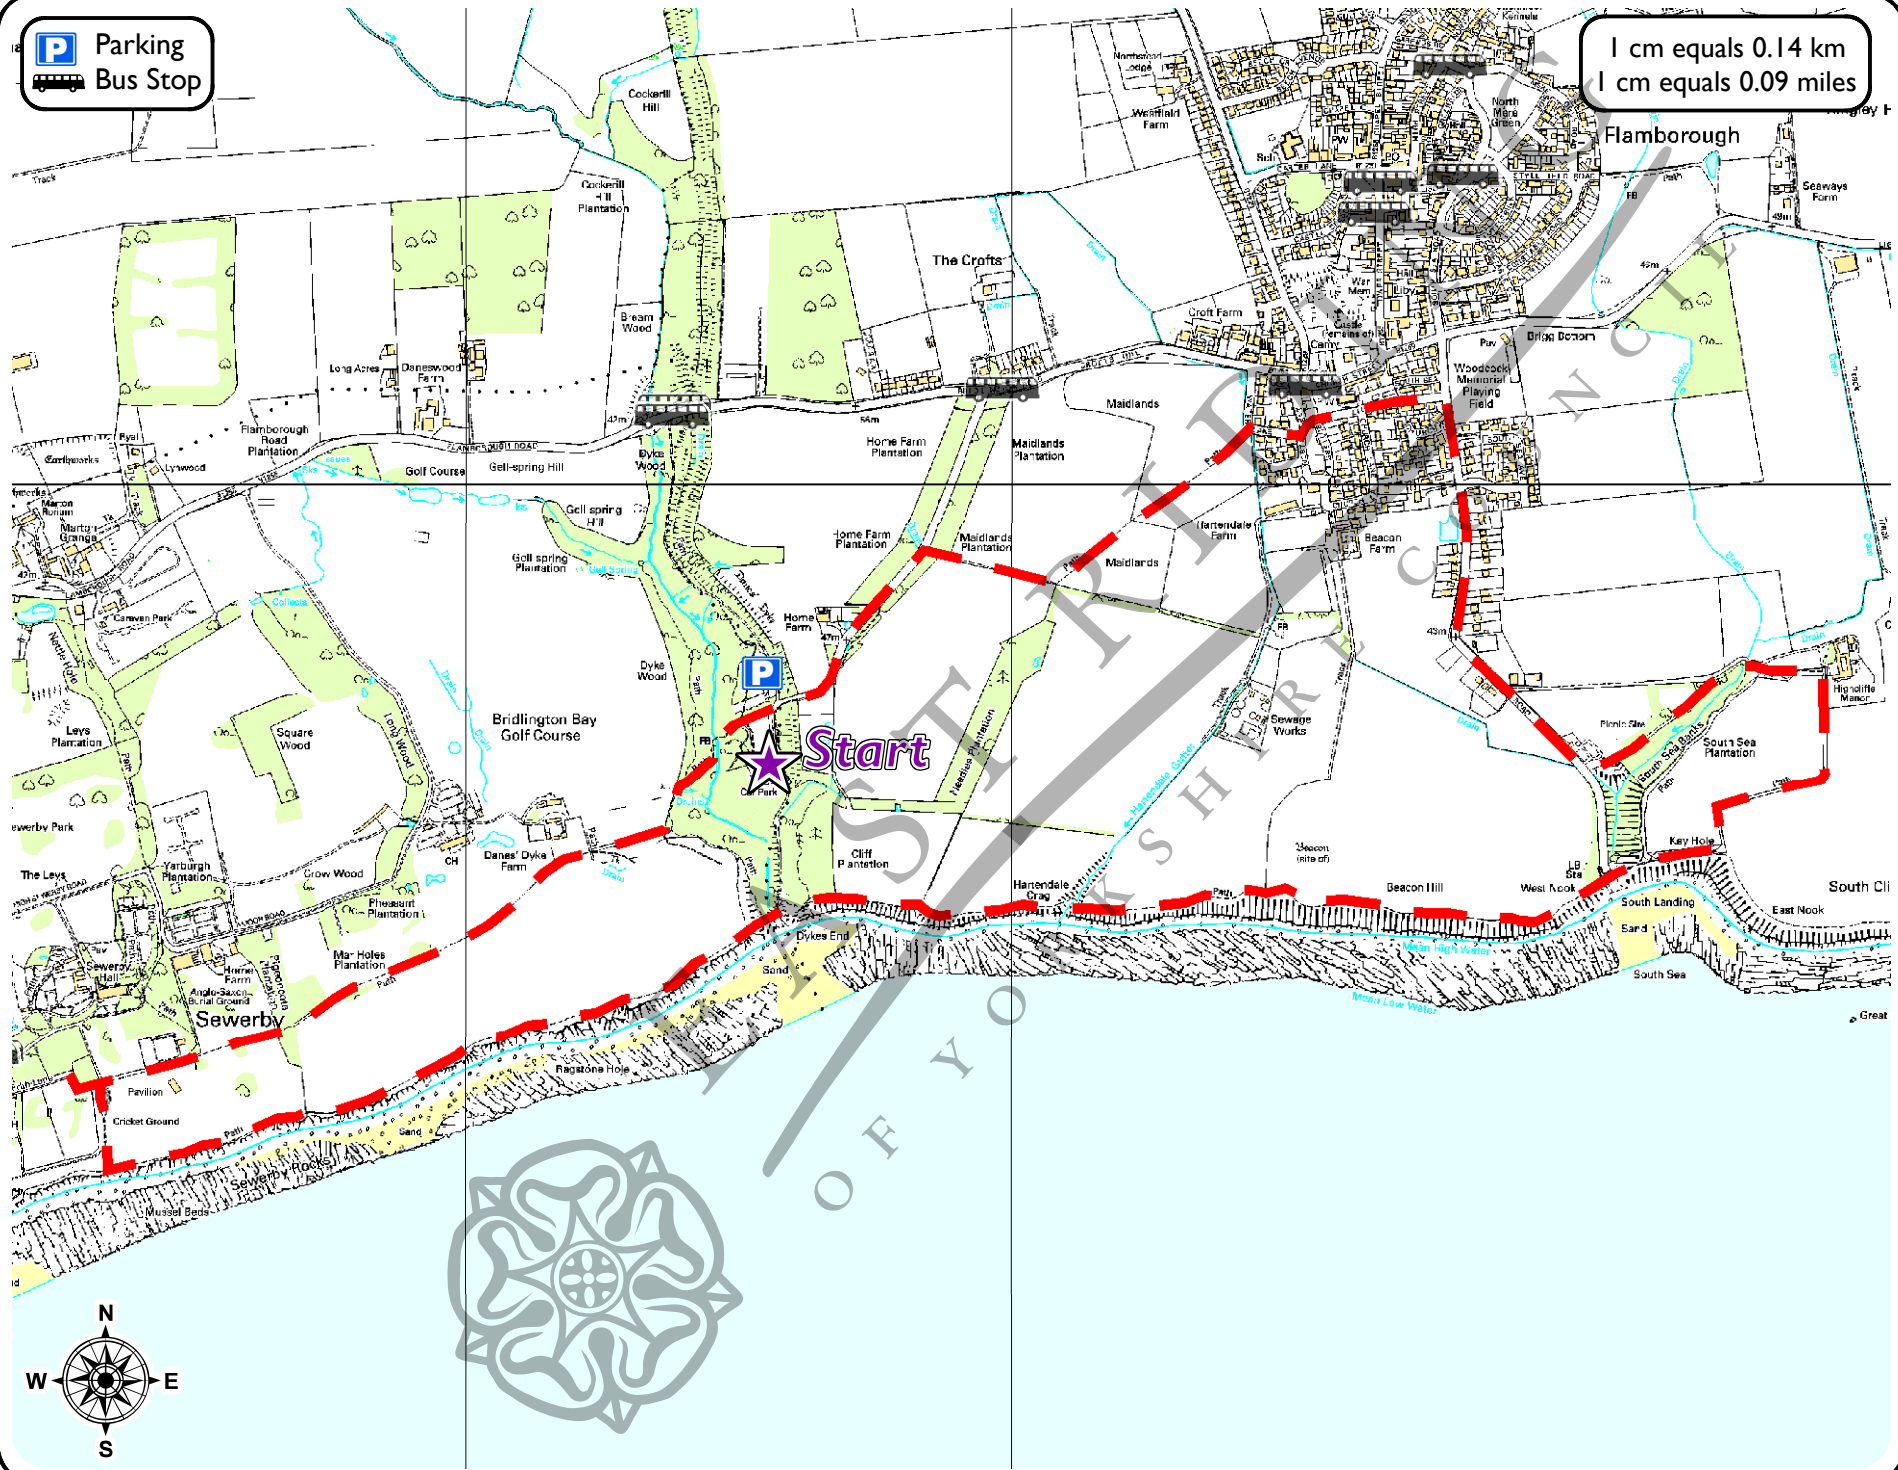

South Landing Fiver

Grade :

Length : 5 miles (8 km)

Start/End Point : Danes Dyke

Refreshments : Danes Dyke / South Landing

Toilets : Flamborough Lighthouse Area / Danes Dyke

1 cm equals 0.14 km
1 cm equals 0.09 miles

Parking
Bus Stop

This map is reproduced from Ordnance Survey material with the permission of Ordnance Survey on behalf of Her Majesty's Stationery Office Crown copyright 2008. Unauthorised reproduction infringes Crown copyright and may lead to prosecution or civil proceedings. East Riding of Yorkshire Council 100023383.