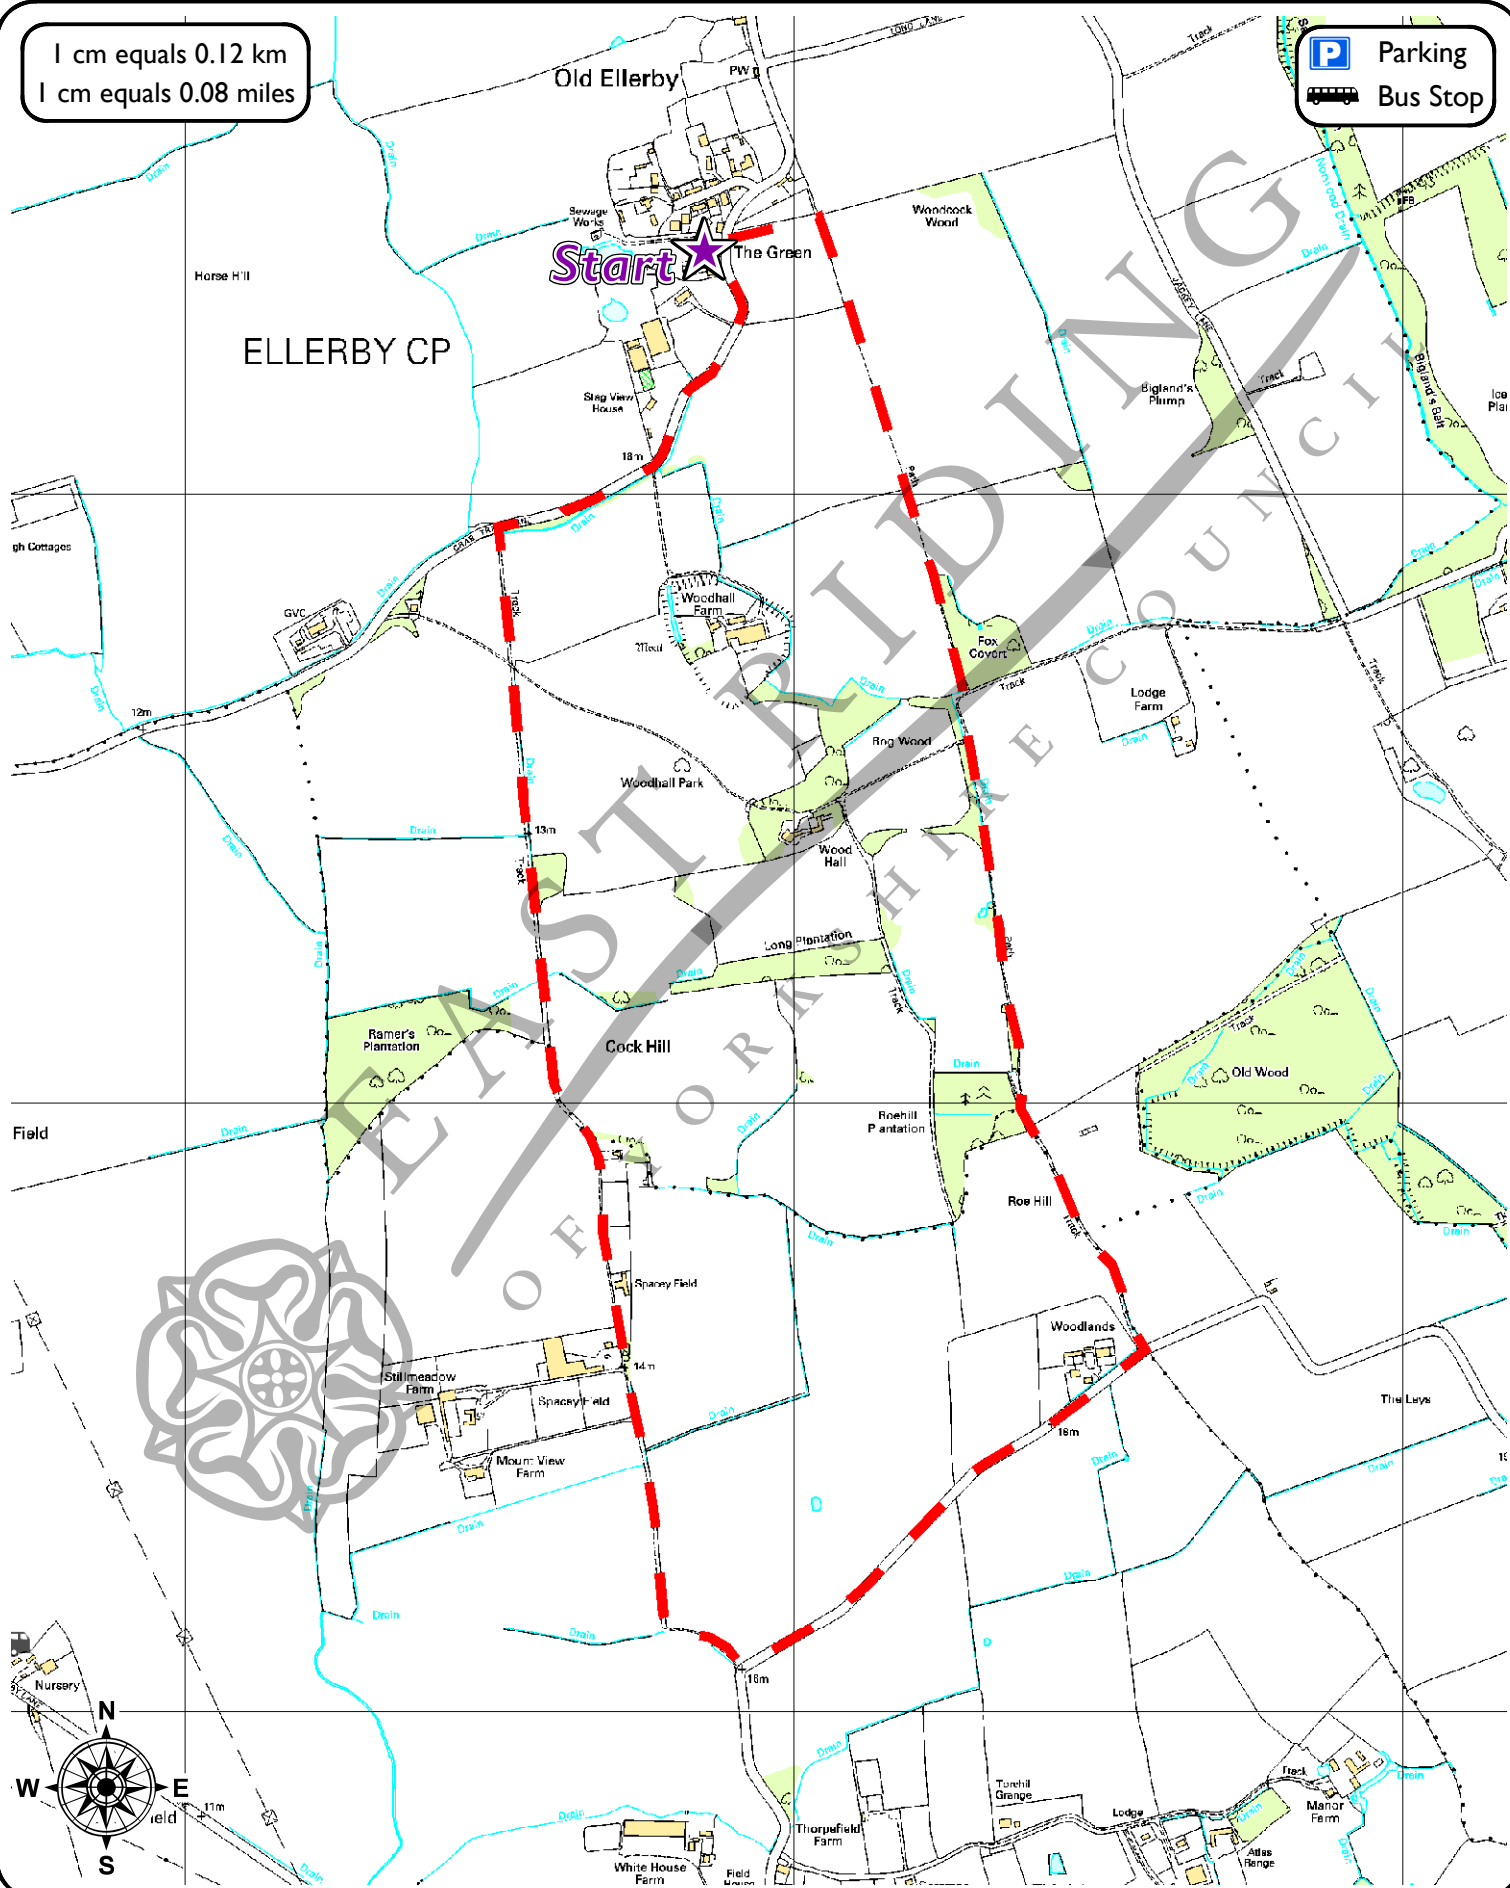

Old Ellerby Pub Walk

Grade :

Length : 4 miles (6.5 km)

Start/End Point : Old Ellerby

Refreshments : Shops & Pub in Bilton

Toilets : Cliff Road, Mappleton

1 cm equals 0.12 km
1 cm equals 0.08 miles

Parking
 Bus Stop

This map is reproduced from Ordnance Survey material with the permission of Ordnance Survey on behalf of Her Majesty's Stationery Office Crown copyright 2008. Unauthorised reproduction infringes Crown copyright and may lead to prosecution or civil proceedings. East Riding of Yorkshire Council 100023383.