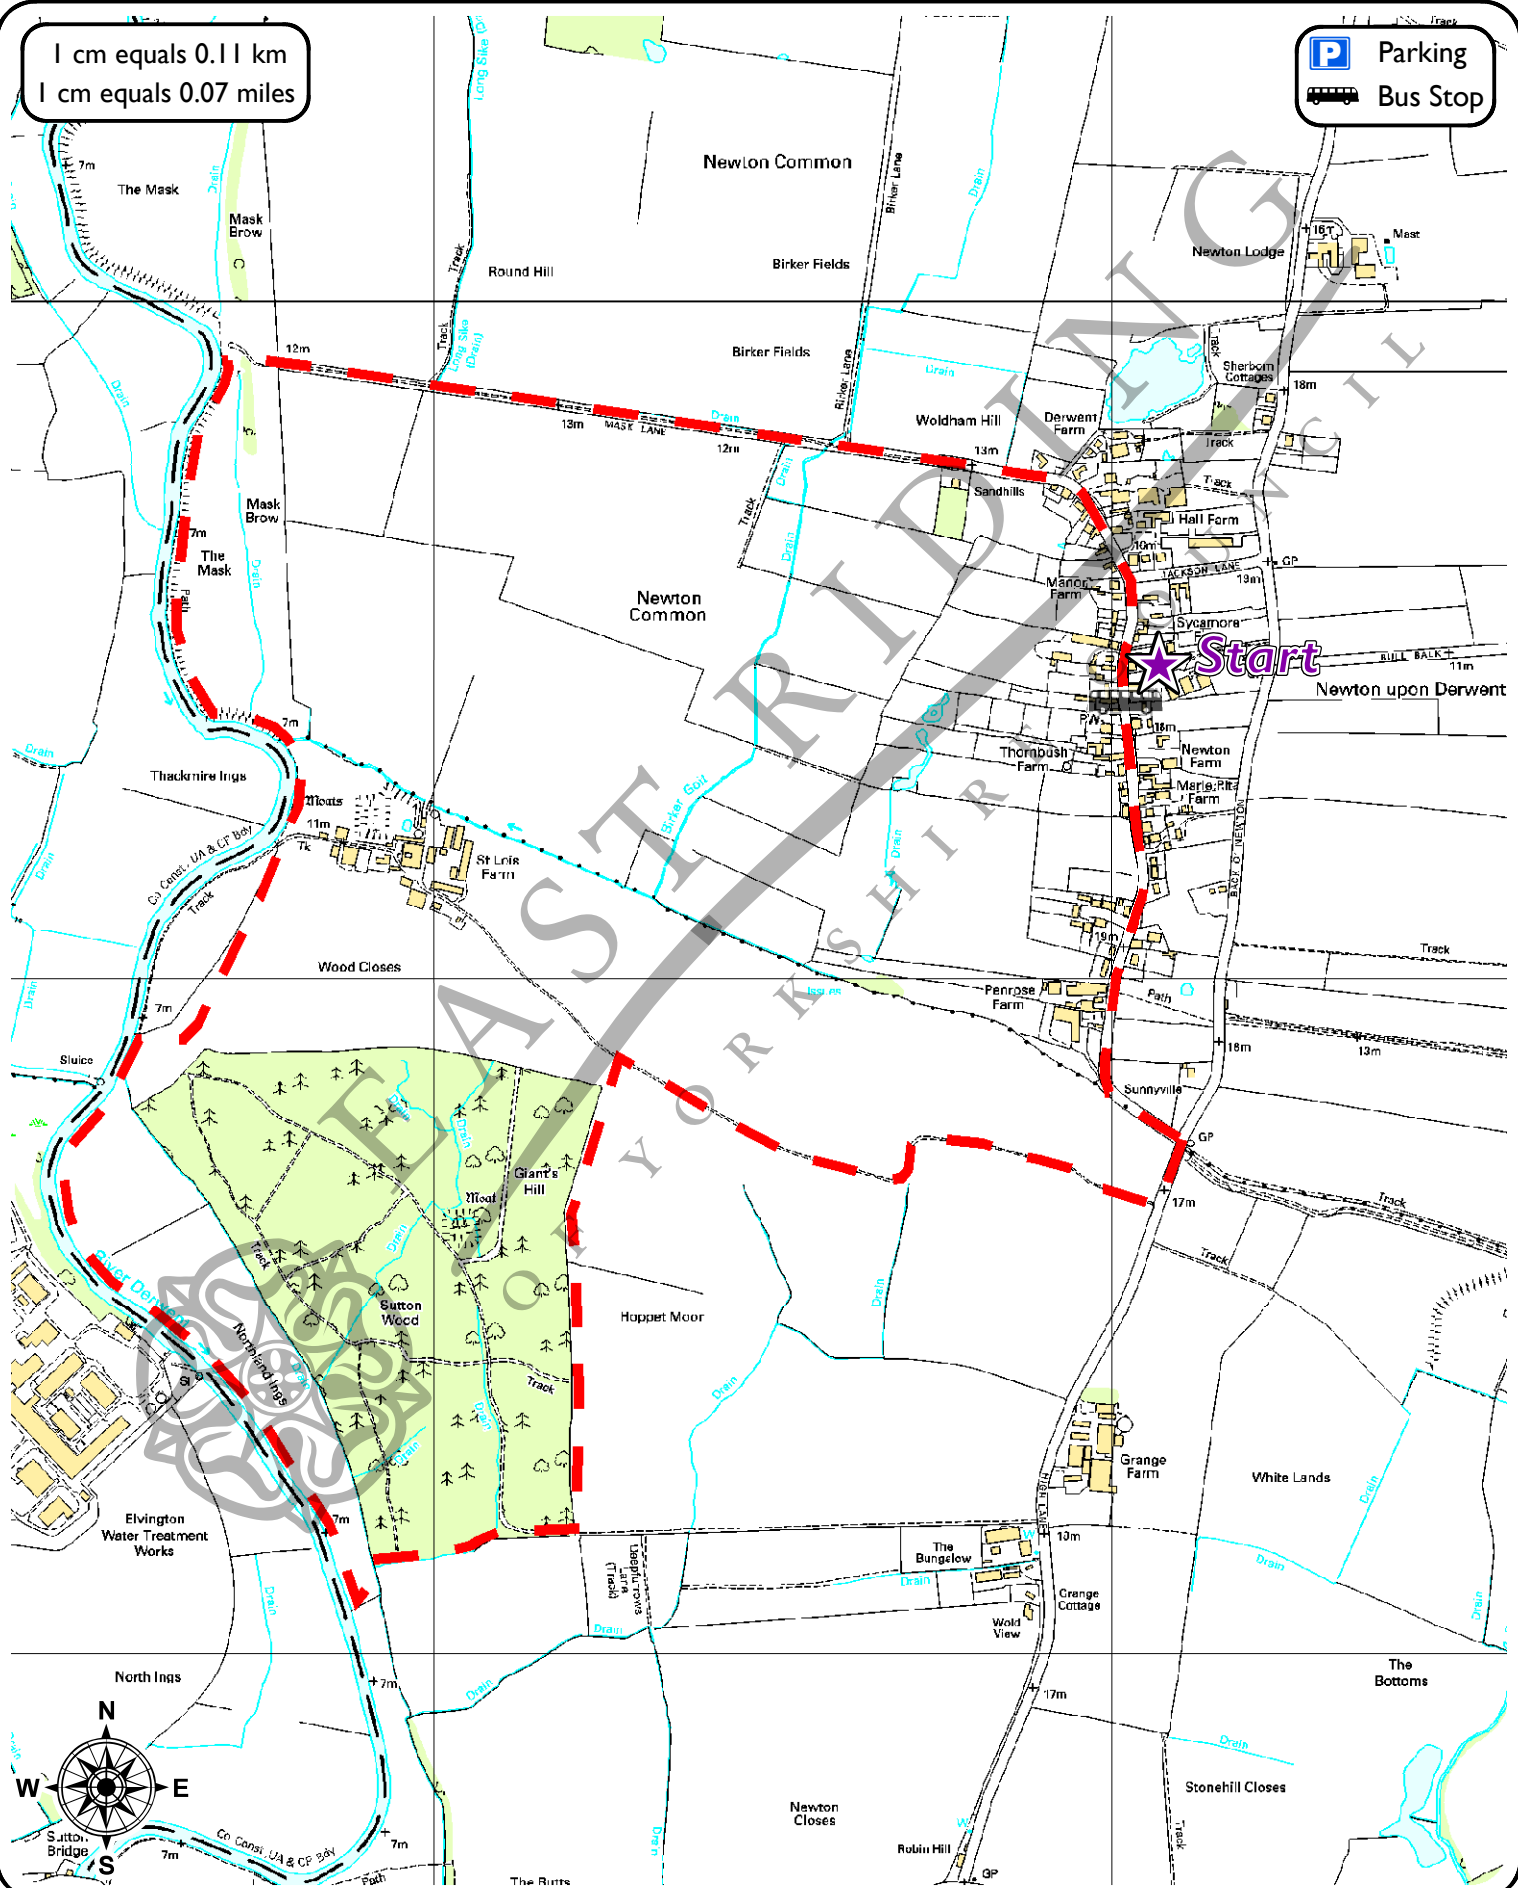

Newton upon Derwent Pub Walk

Grade :

Length : 4 miles (6.5 km)

Start/End Point : Newton upon Derwent

Refreshments : Pub in Newton on Derwent

Toilets : The Square, Stamford Bridge

1 cm equals 0.11 km
1 cm equals 0.07 miles

Parking
 Bus Stop

This map is reproduced from Ordnance Survey material with the permission of Ordnance Survey on behalf of Her Majesty's Stationery Office Crown copyright 2008. Unauthorised reproduction infringes Crown copyright and may lead to prosecution or civil proceedings. East Riding of Yorkshire Council 100023383.