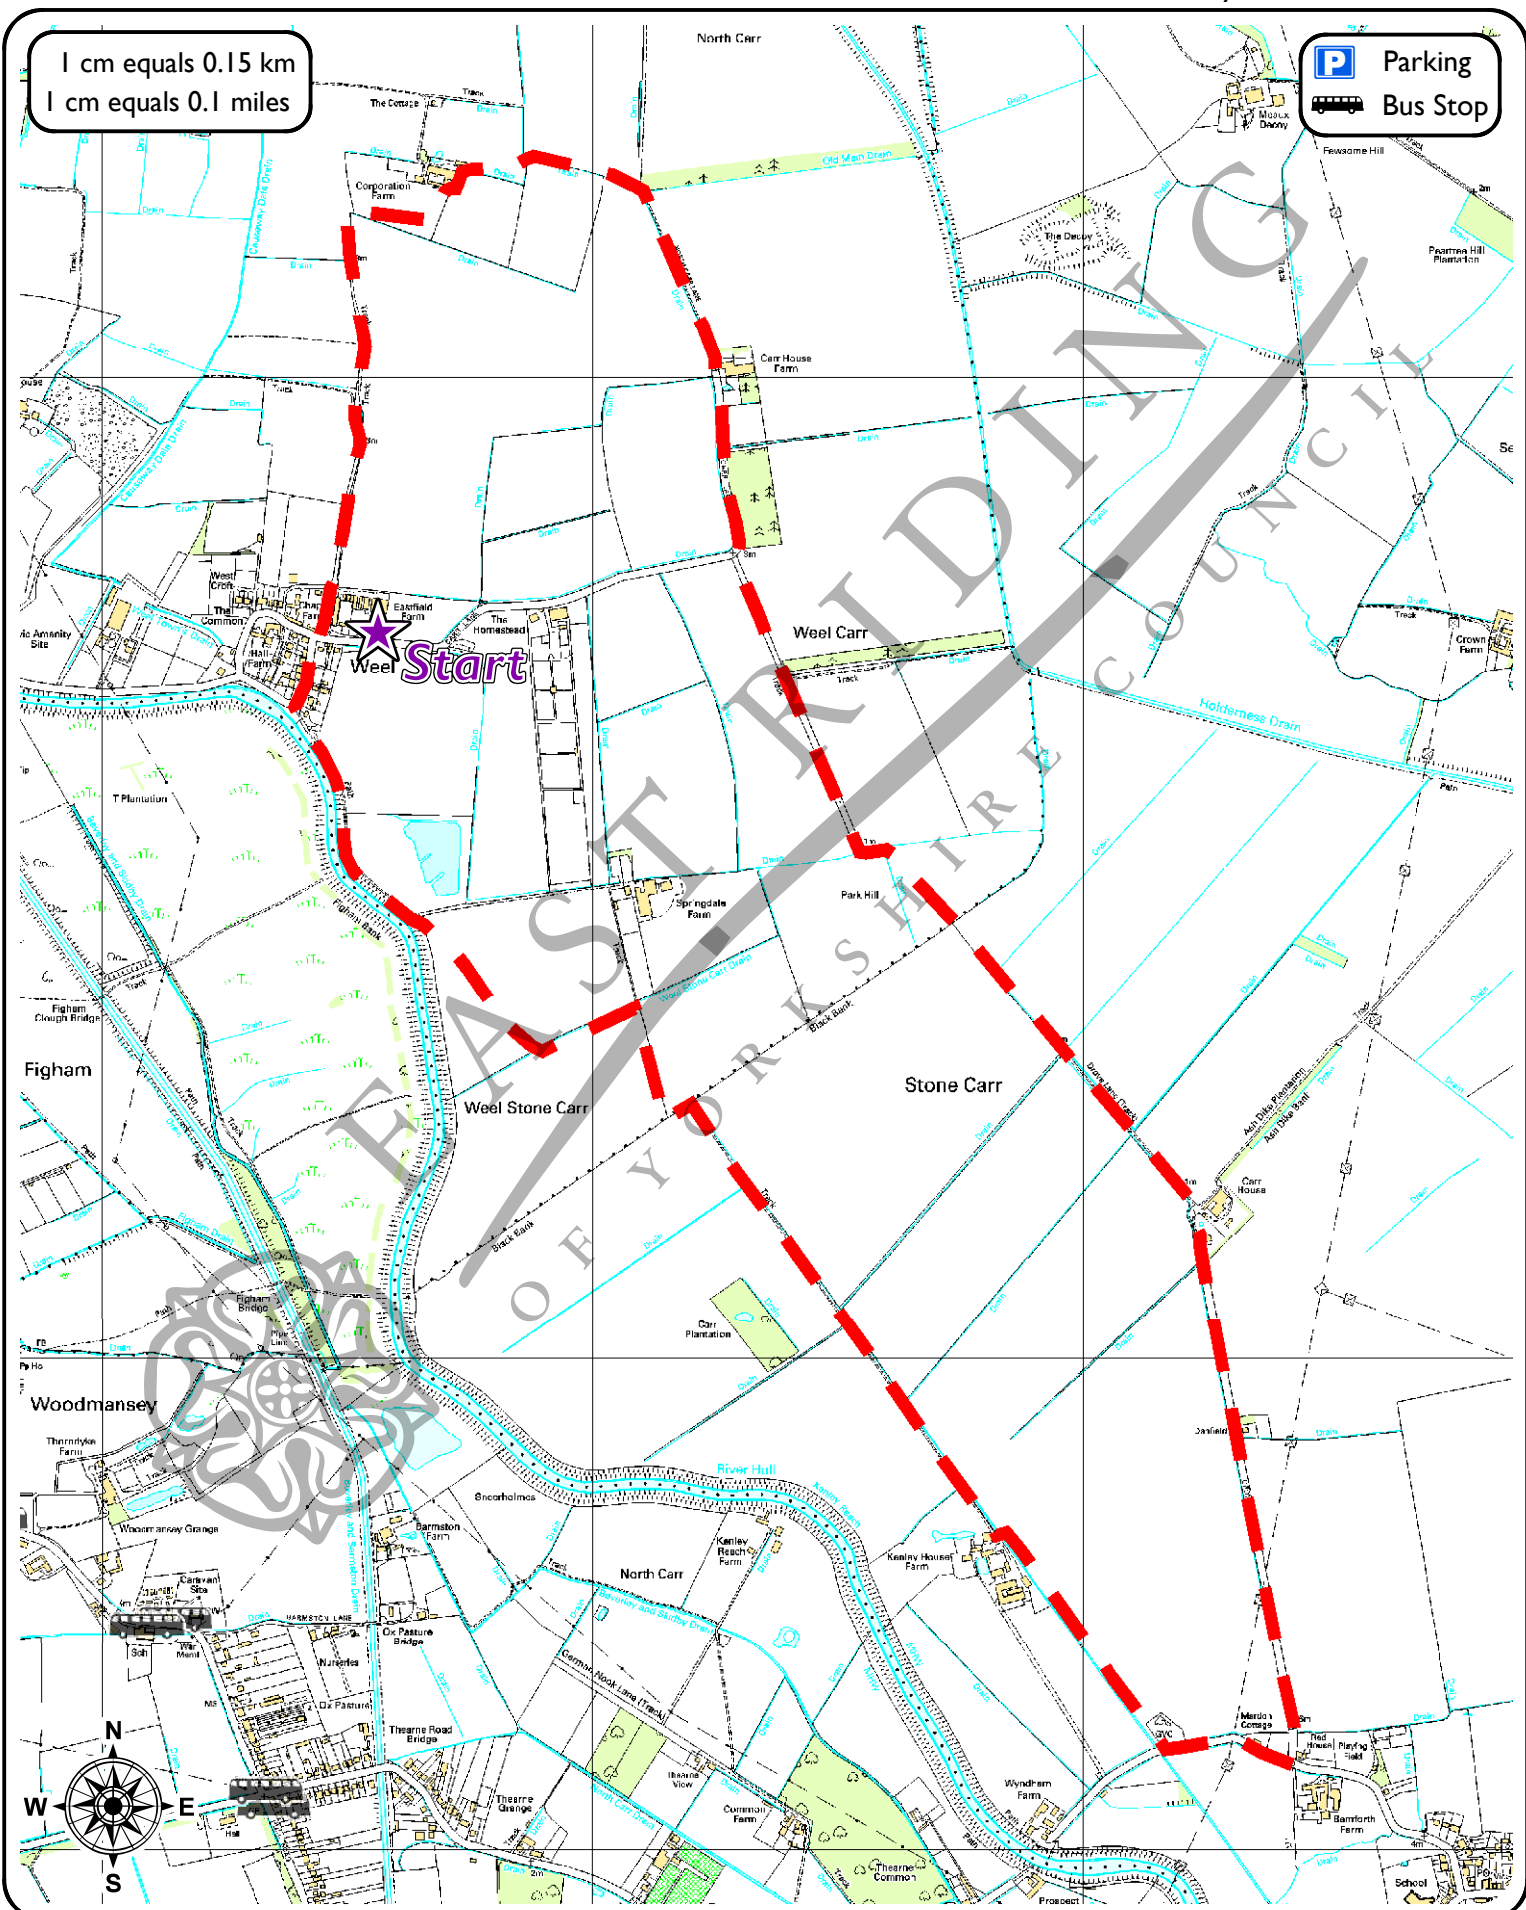

Weel Carr Walk

Grade :

Length : 5.5 miles (7 km)

Start/End Point : Weel

Refreshments : None

Toilets : Beverley, Various

1 cm equals 0.15 km
1 cm equals 0.1 miles

Parking
 Bus Stop

This map is reproduced from Ordnance Survey material with the permission of Ordnance Survey on behalf of Her Majesty's Stationery Office Crown copyright 2008. Unauthorised reproduction infringes Crown copyright and may lead to prosecution or civil proceedings. East Riding of Yorkshire Council 100023383.