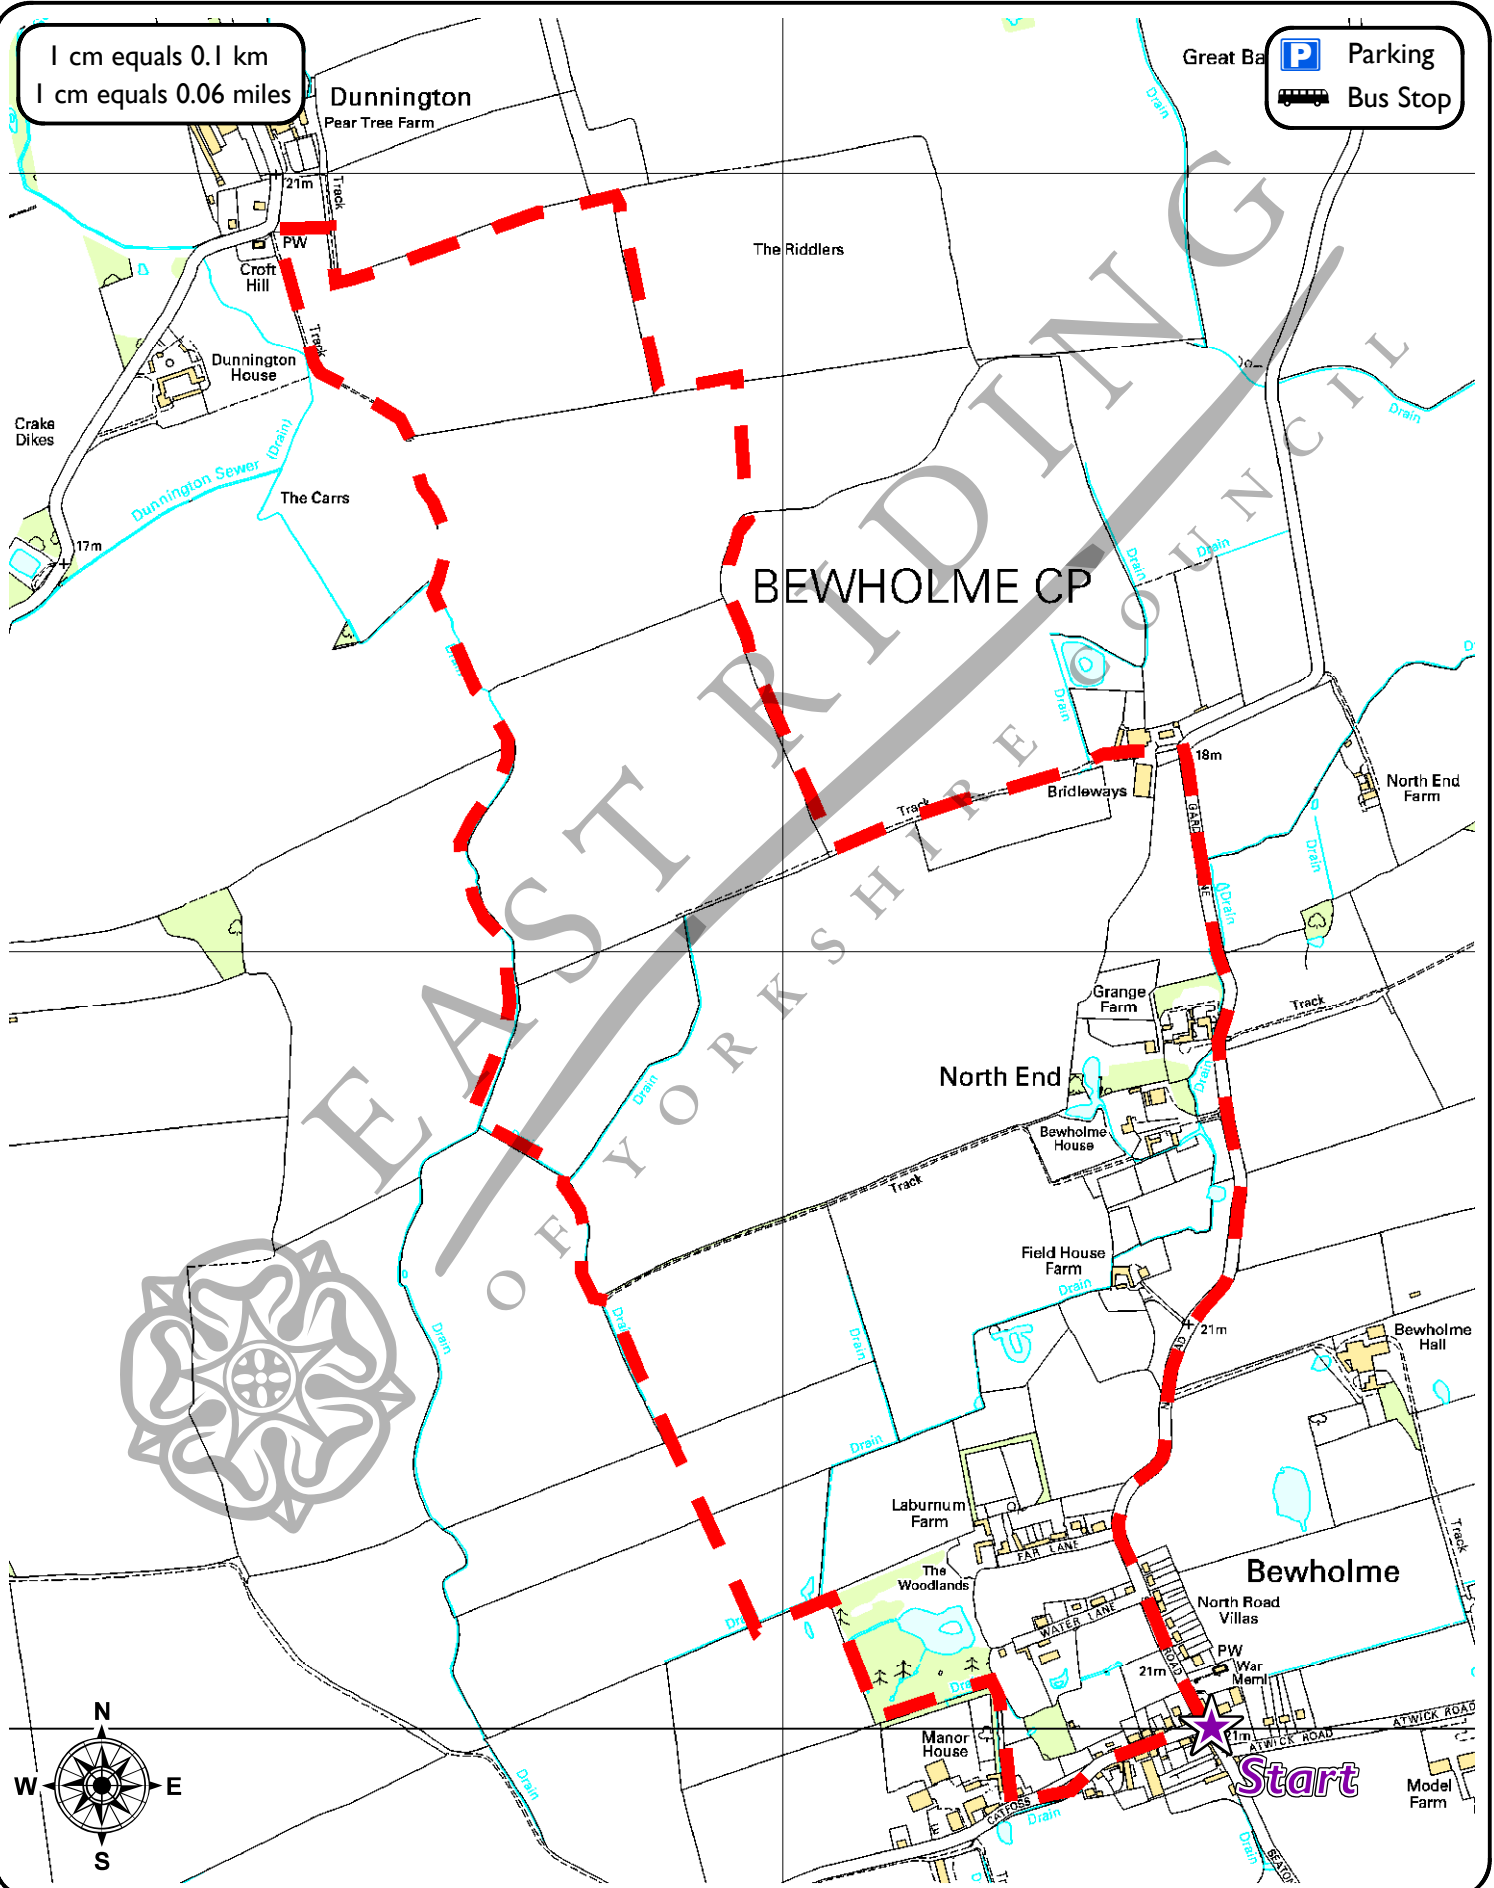

Bewholme Walk

Grade :

Length : 4 miles (6.5 km)

Start/End Point : Bewholme Village

Refreshments : None

Toilets : Hornsea, Various

1 cm equals 0.1 km
1 cm equals 0.06 miles

Parking
 Bus Stop

This map is reproduced from Ordnance Survey material with the permission of Ordnance Survey on behalf of Her Majesty's Stationery Office Crown copyright 2008. Unauthorised reproduction infringes Crown copyright and may lead to prosecution or civil proceedings. East Riding of Yorkshire Council 100023383.