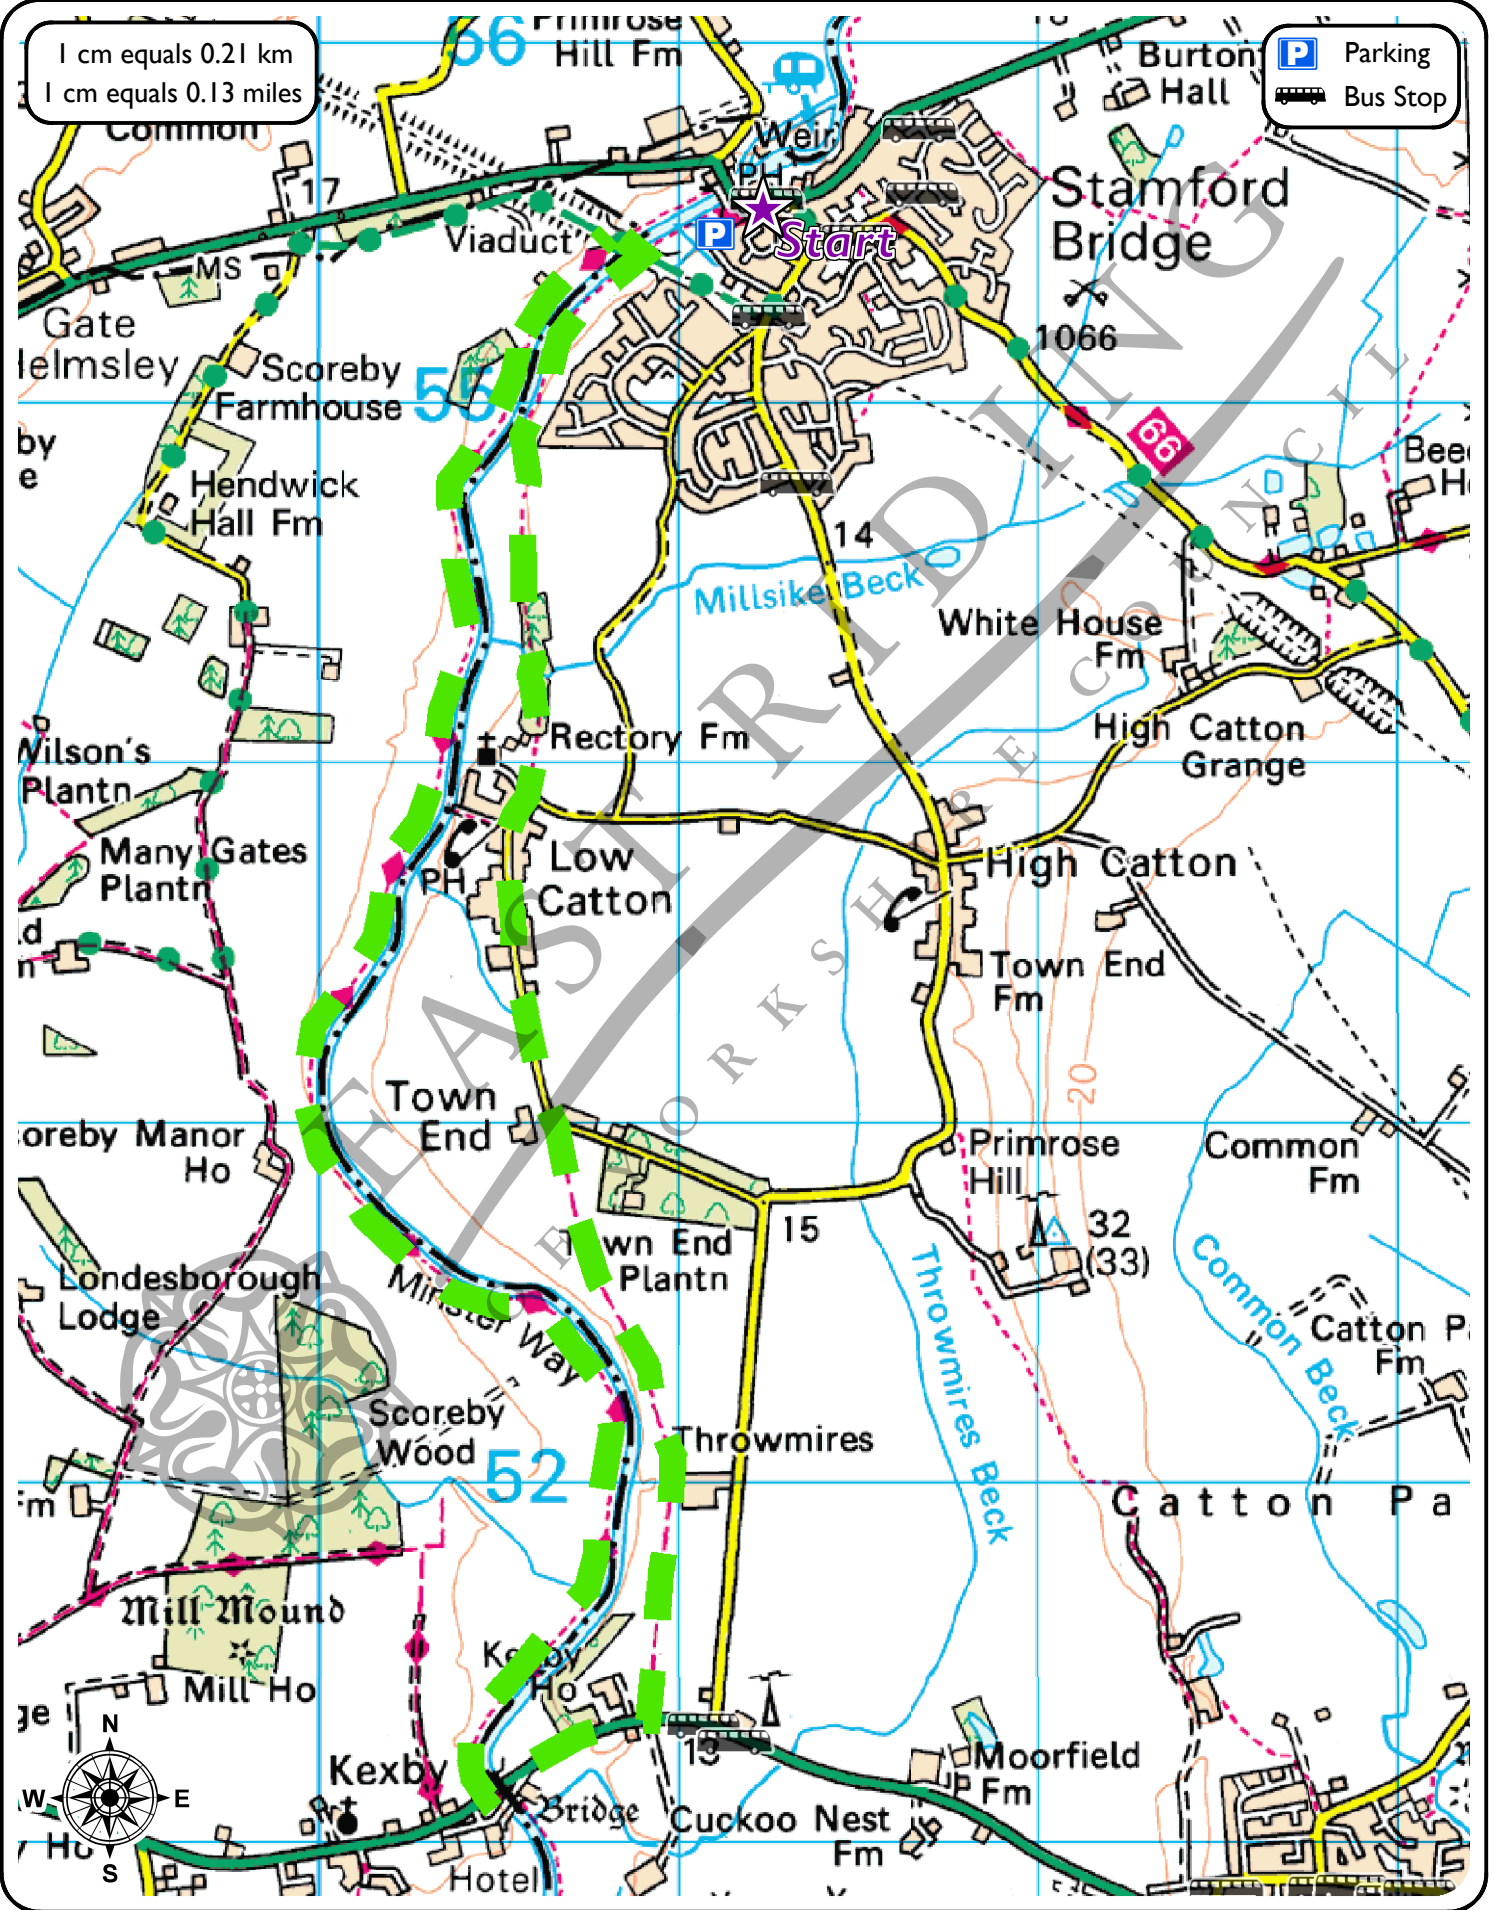

Stamford Bridge to Kexby

Grade : ● ● ● ●

Length : 7 miles (11 km)

Start/End Point : The Square, Stamford Bridge

Refreshments : Pubs & Shops at Stamford Bridge

Toilets : Stamford Bridge, The Square

1 cm equals 0.21 km
1 cm equals 0.13 miles

P Parking
 Bus Stop

This map is reproduced from Ordnance Survey material with the permission of Ordnance Survey on behalf of Her Majesty's Stationery Office Crown copyright 2008. Unauthorised reproduction infringes Crown copyright and may lead to prosecution or civil proceedings. East Riding of Yorkshire Council 100023383.