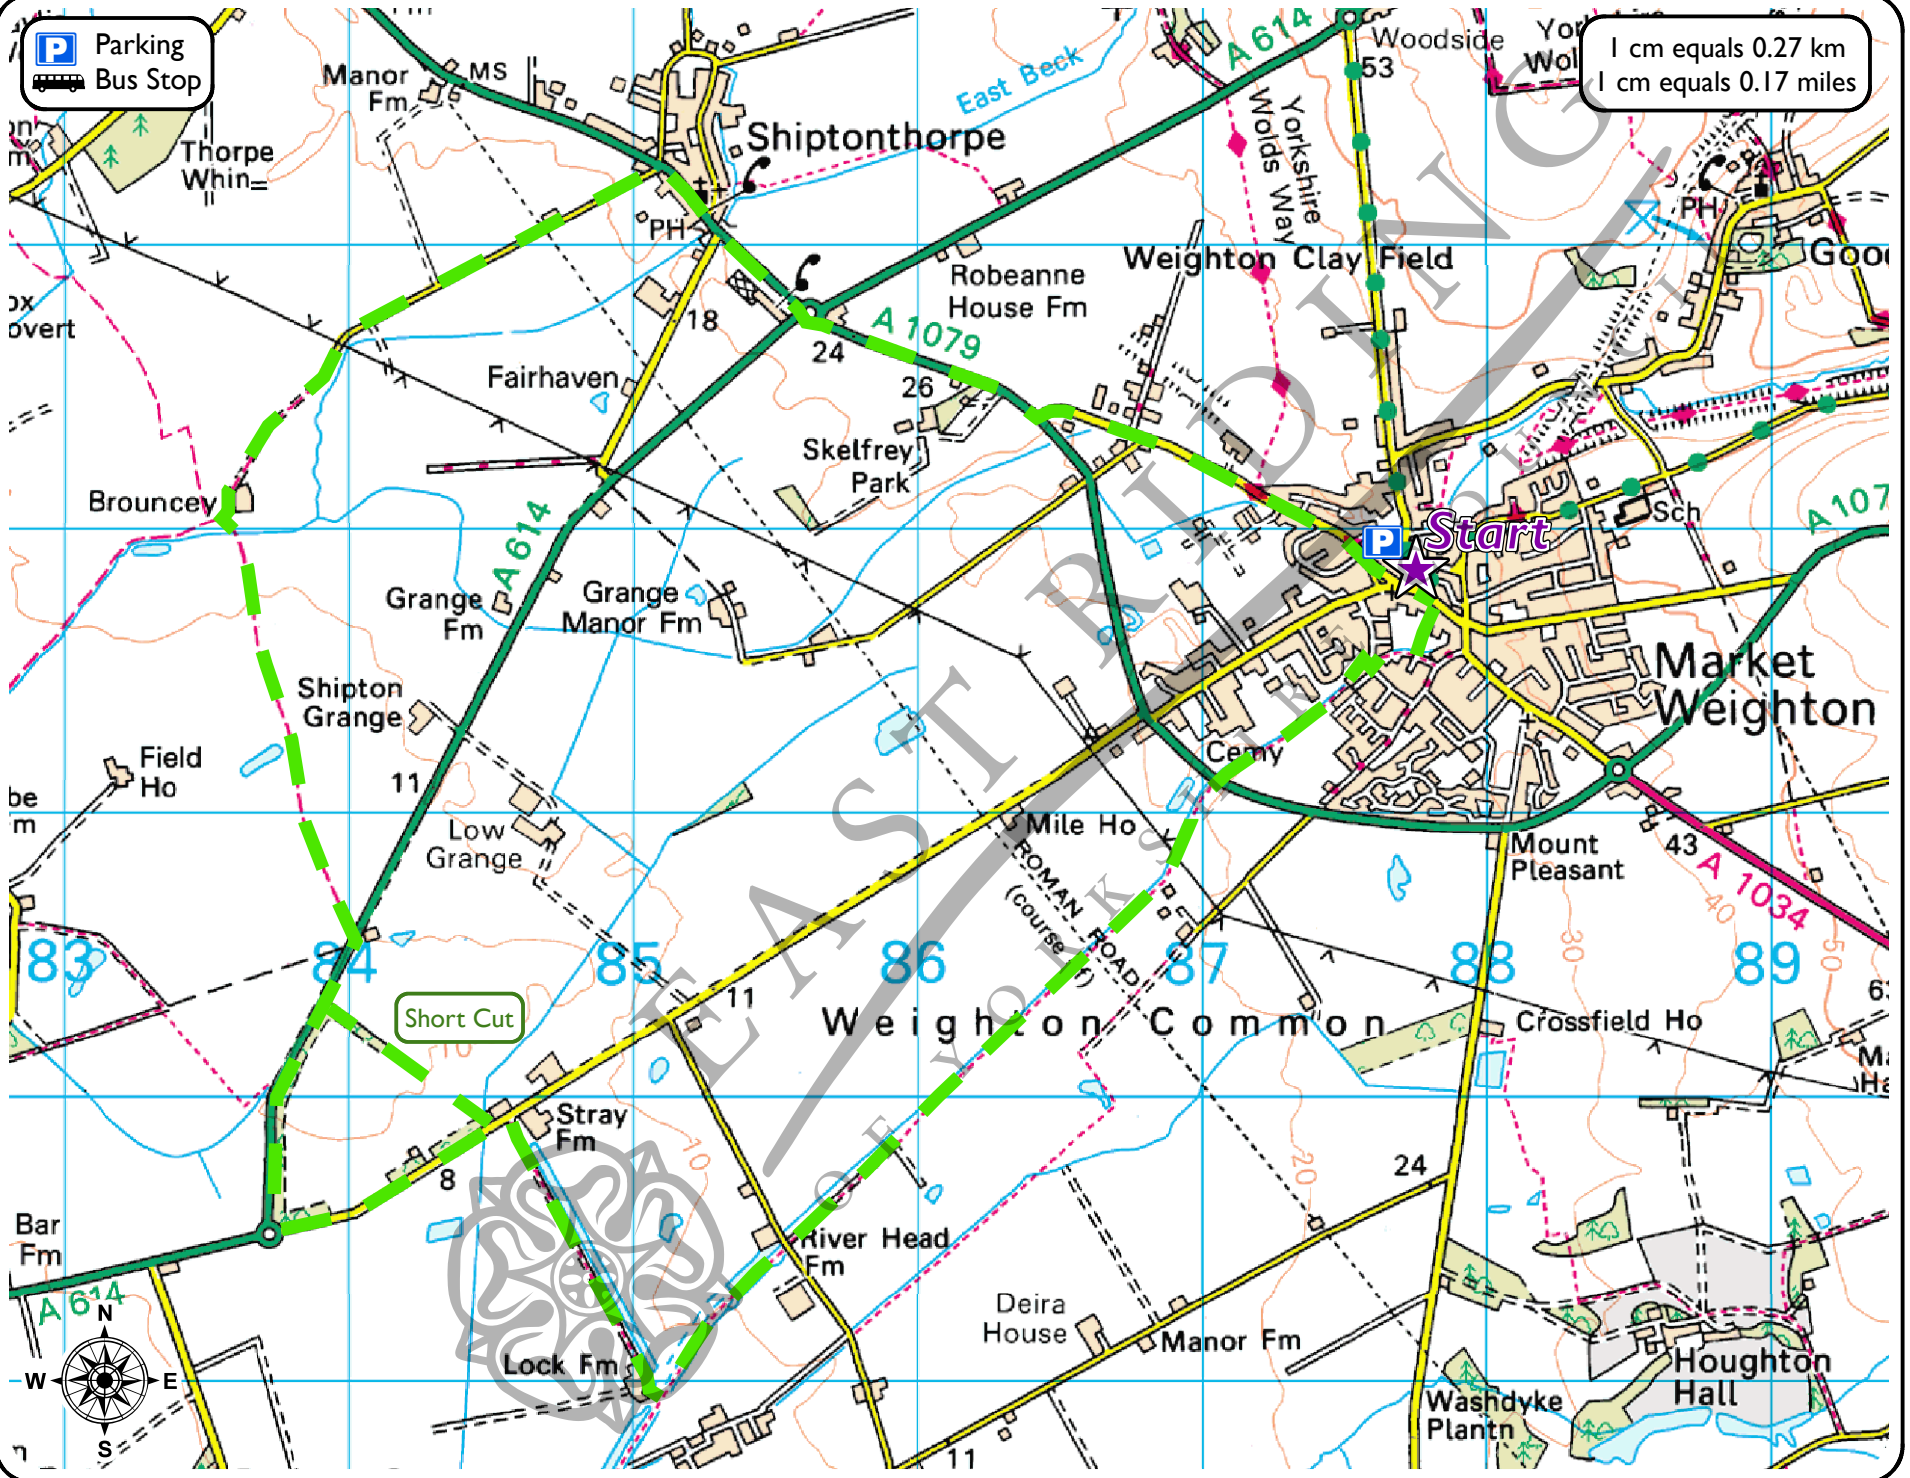

Shiptonthorpe & Market Weighton Common

Grade :    
 Length : 7.5 miles (12 km)

Start/End Point : Car Park, Market Weighton
 Refreshments : Shops & Pubs in Market Weighton

Toilets : Londesborough Road, Market Weighton

1 cm equals 0.27 km
 1 cm equals 0.17 miles

This map is reproduced from Ordnance Survey material with the permission of Ordnance Survey on behalf of Her Majesty's Stationery Office Crown copyright 2008. Unauthorised reproduction infringes Crown copyright and may lead to prosecution or civil proceedings. East Riding of Yorkshire Council 100023383.