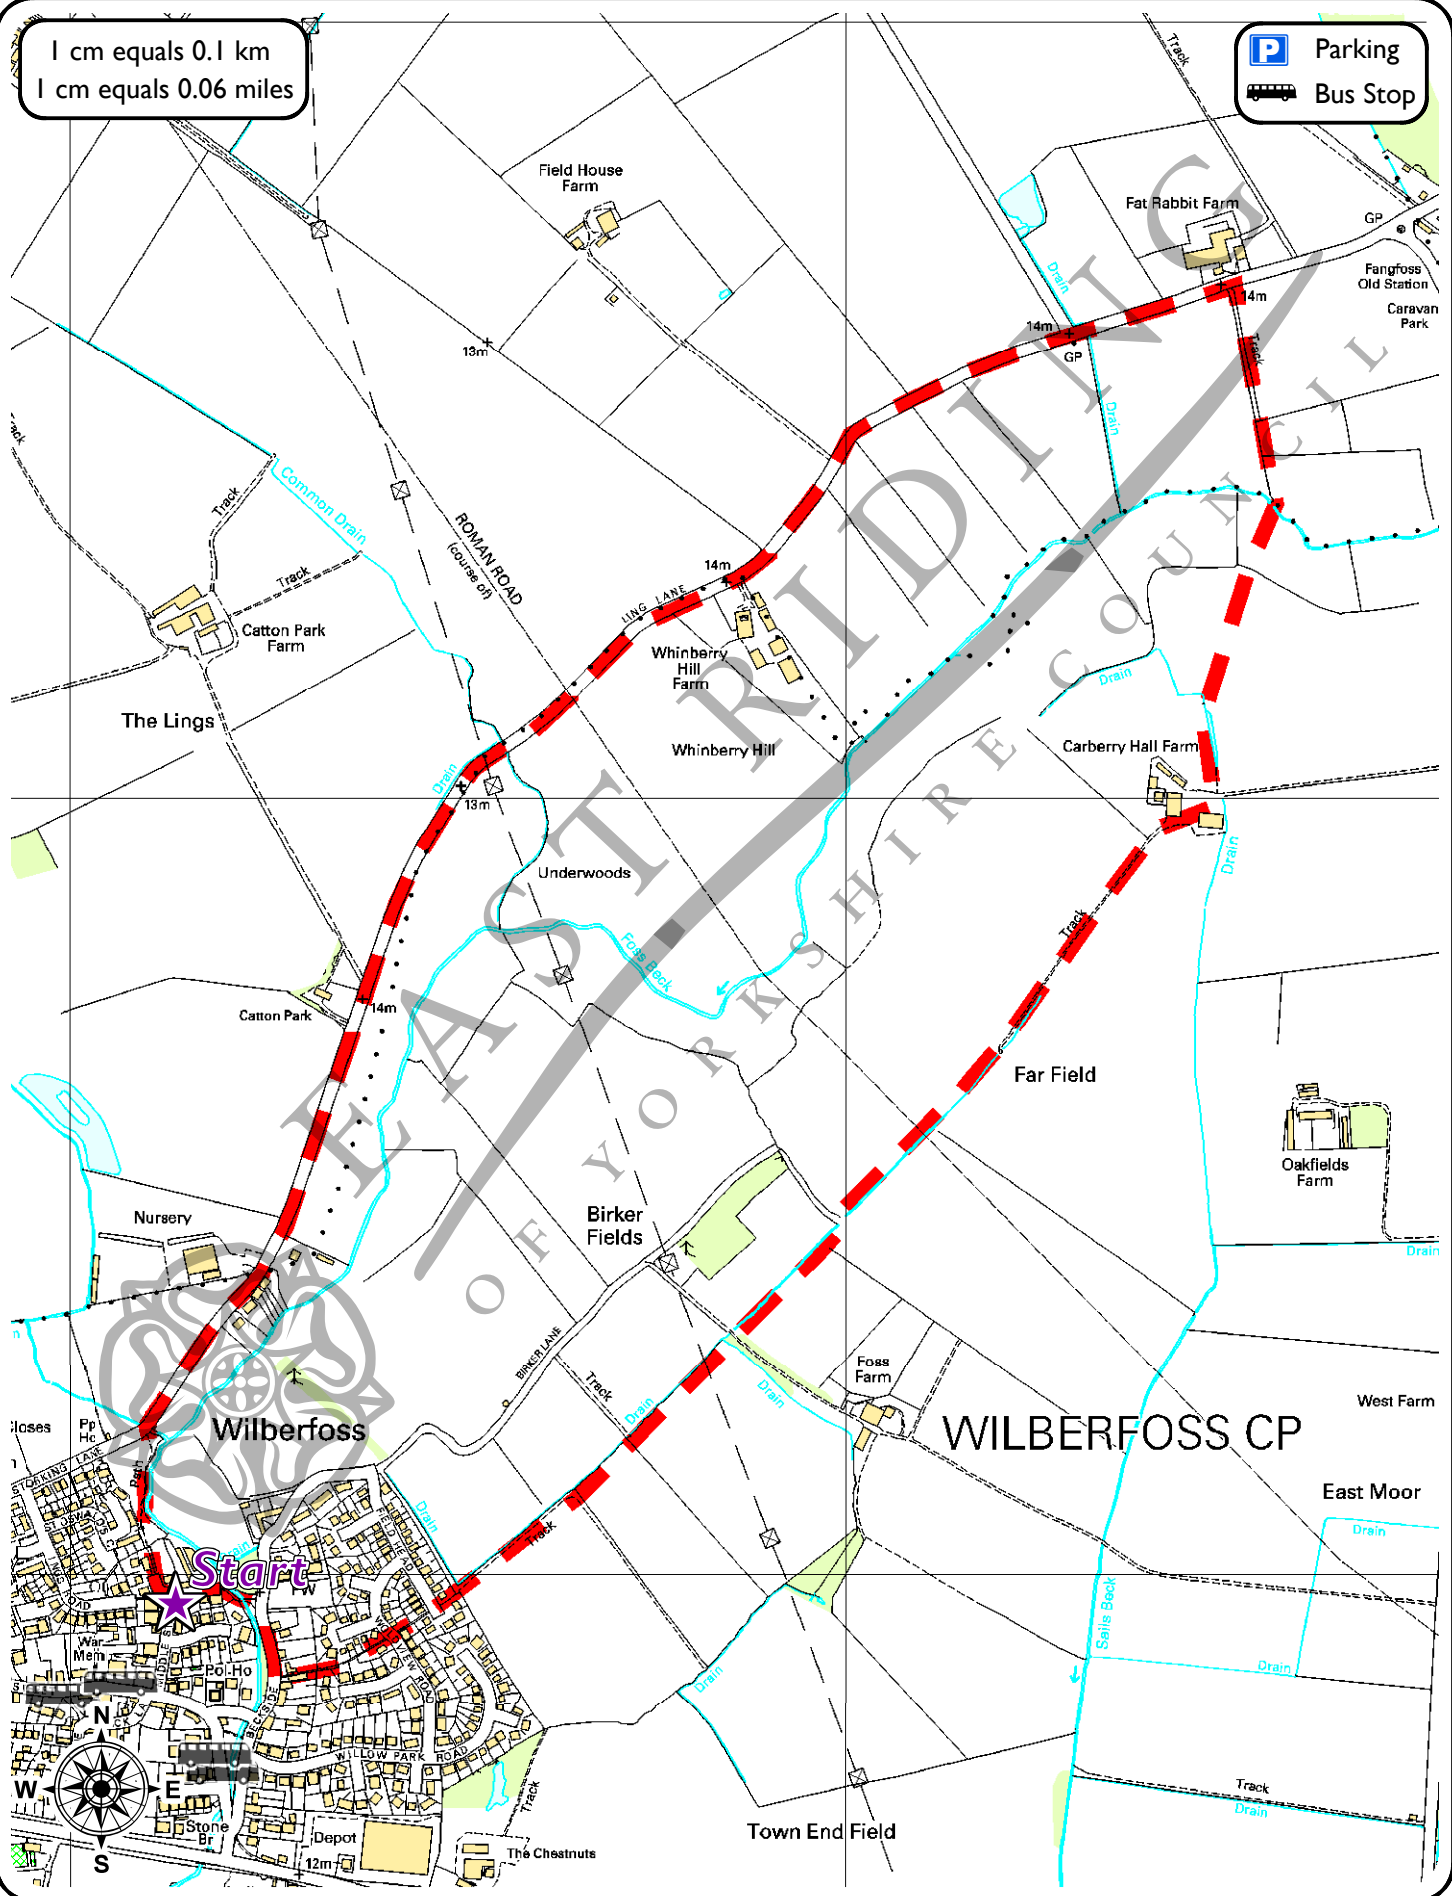

Wilberfoss Walk

Grade :

Length : 3 miles (5 km)

Start/End Point : Wilberfoss Village

Refreshments : Pub & Shop at Wilberfoss

Toilets : Stamford Bridge, The Square

1 cm equals 0.1 km
1 cm equals 0.06 miles

Parking
 Bus Stop

This map is reproduced from Ordnance Survey material with the permission of Ordnance Survey on behalf of Her Majesty's Stationery Office Crown copyright 2008. Unauthorised reproduction infringes Crown copyright and may lead to prosecution or civil proceedings. East Riding of Yorkshire Council 100023383.