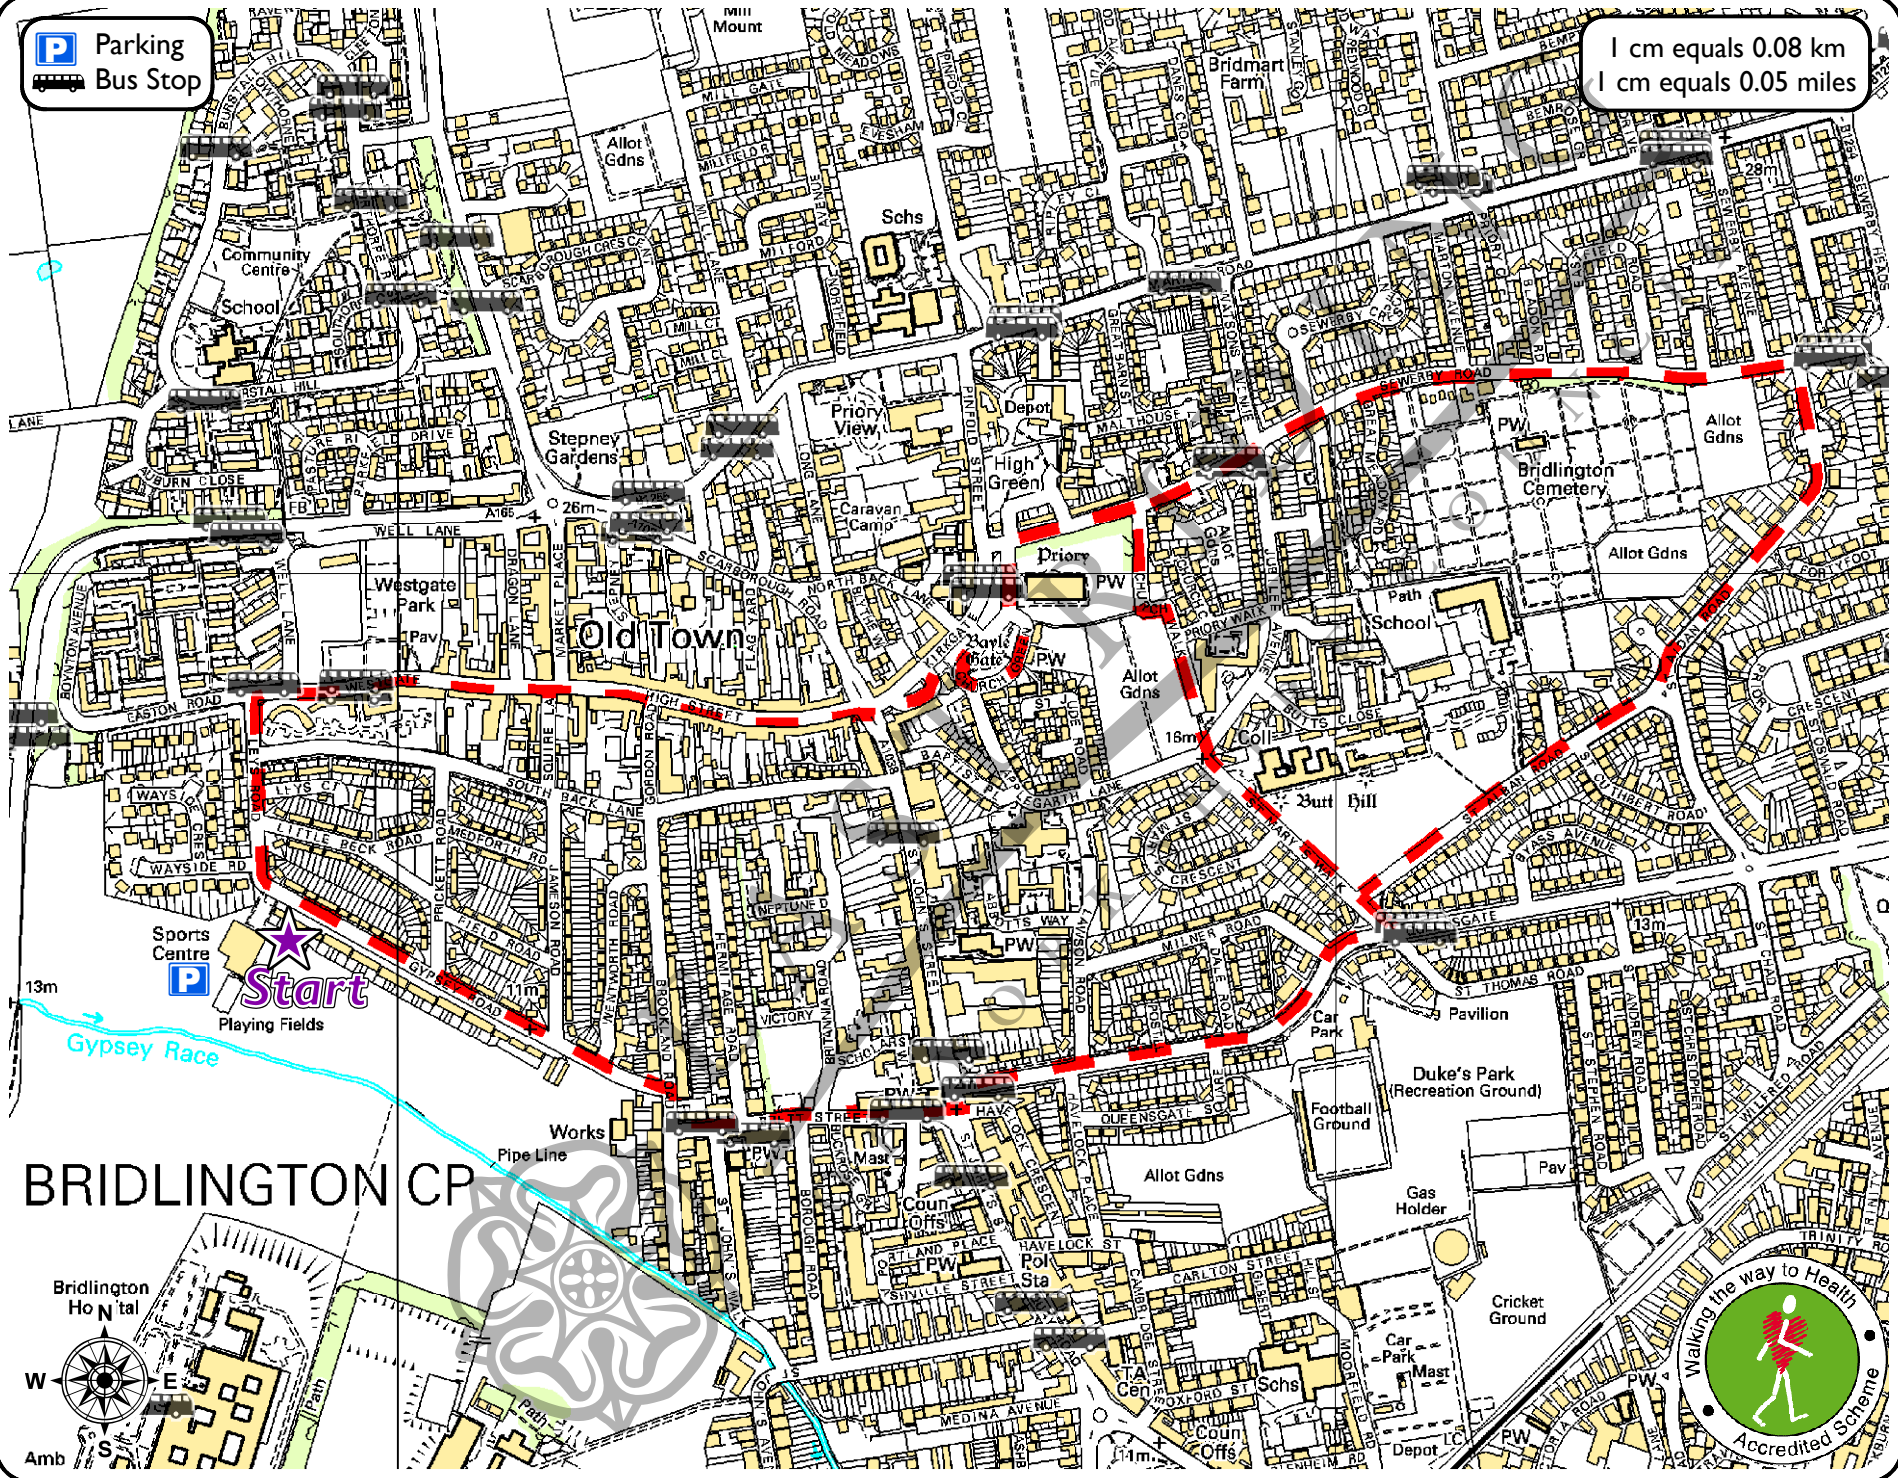

# Bridlington Priory

Grade :   

Length : 3 miles ( 4.5 km )

Start/End Point : Bridlington Sports Centre

Refreshments : Shops in Bridlington

Toilets : Bridlington Sports Centre

1 cm equals 0.08 km  
1 cm equals 0.05 miles

This map is reproduced from Ordnance Survey material with the permission of Ordnance Survey on behalf of Her Majesty's Stationery Office Crown copyright 2008. Unauthorised reproduction infringes Crown copyright and may lead to prosecution or civil proceedings. East Riding of Yorkshire Council 100023383.