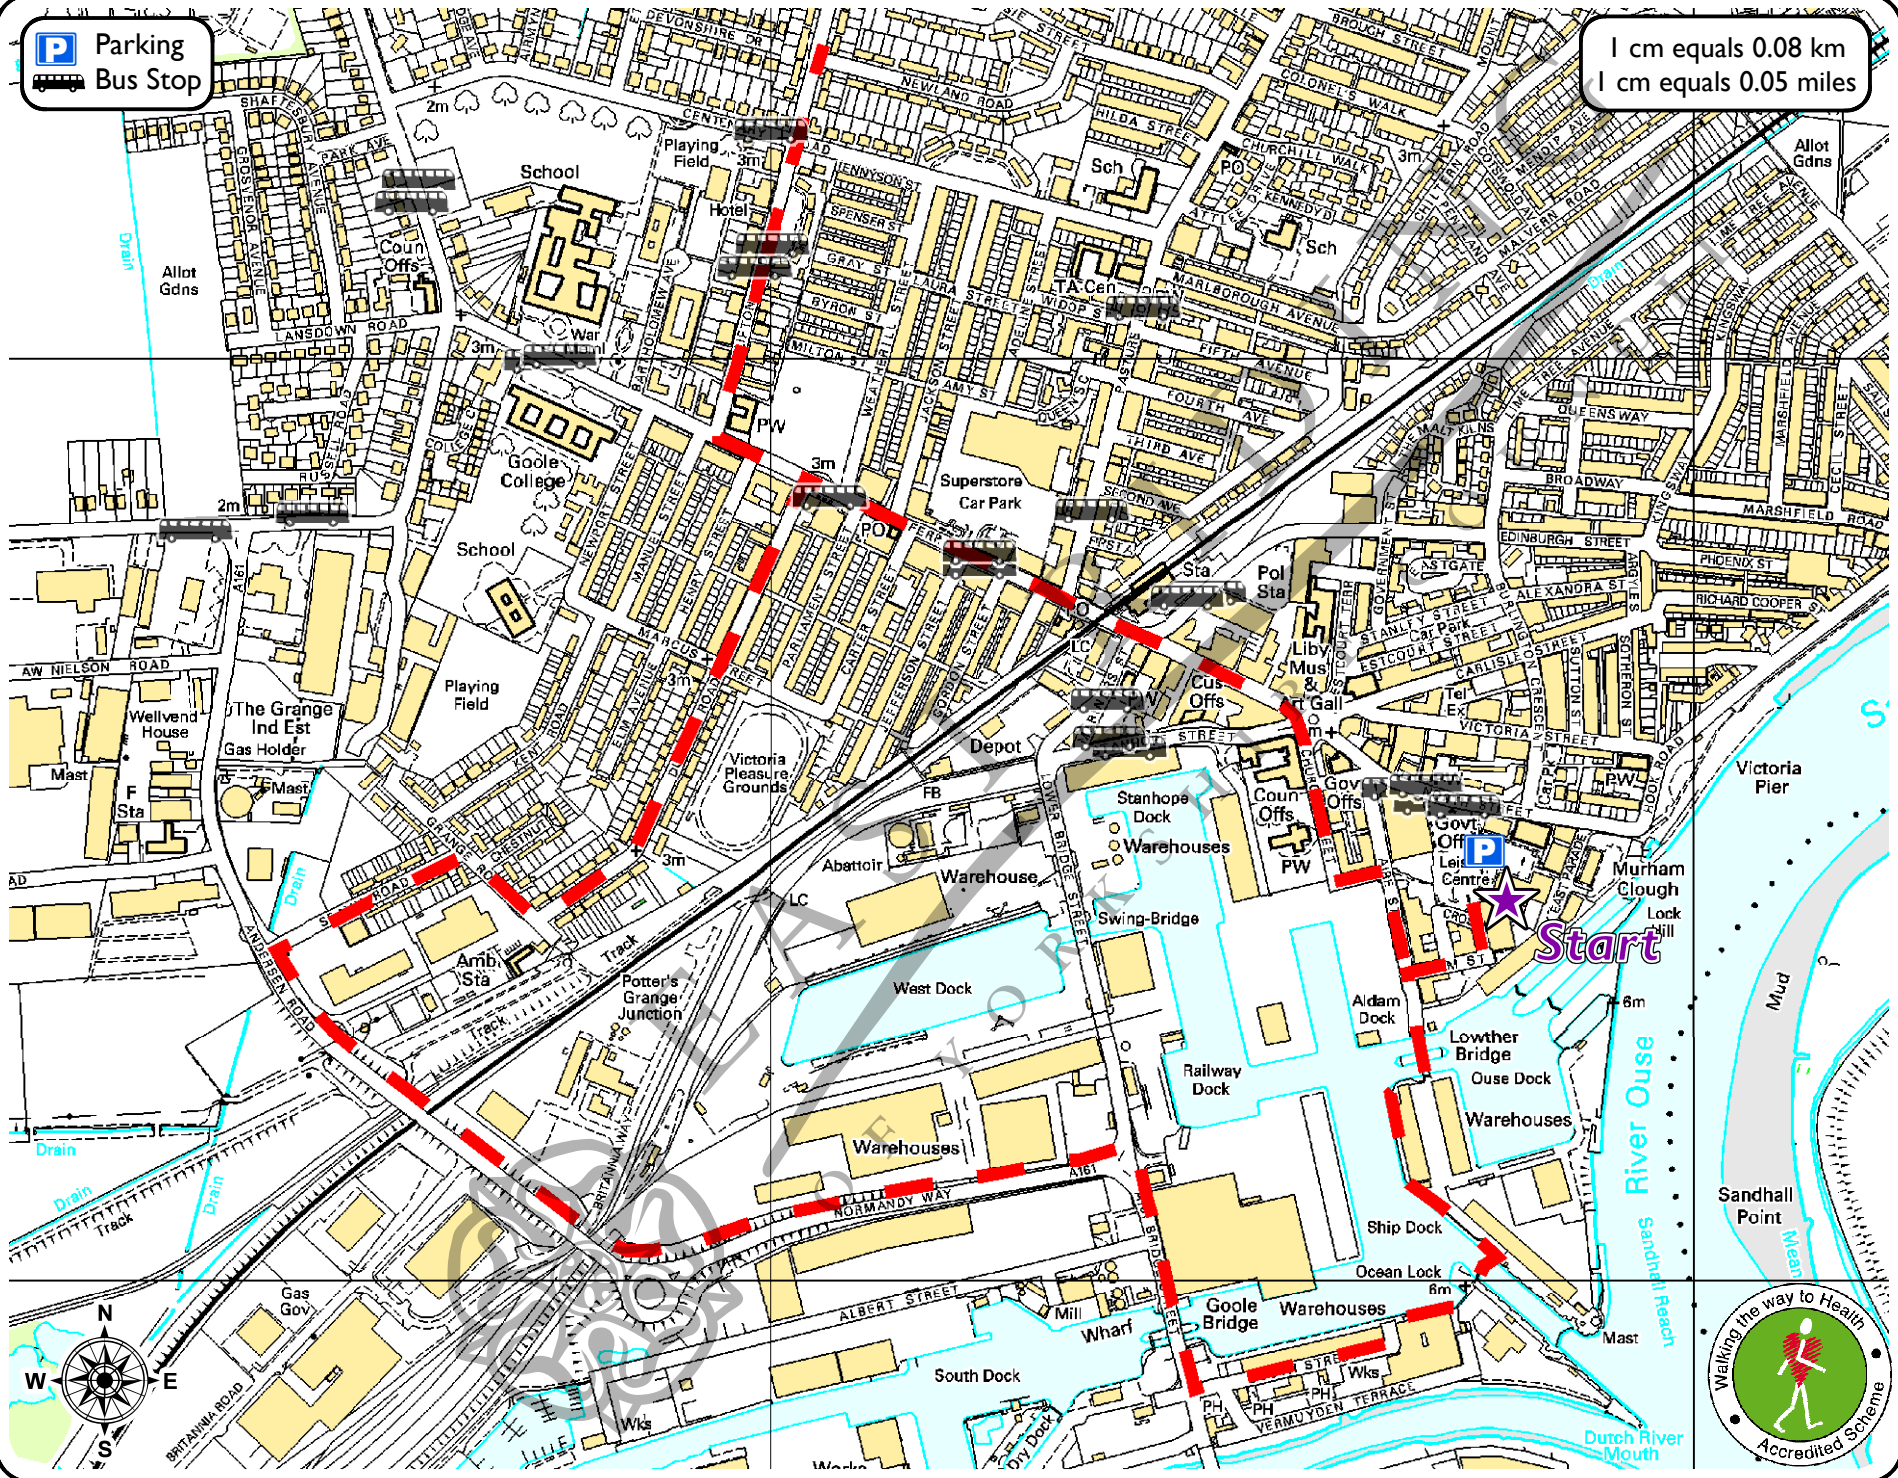

# Normandy Way Walk, Google

Grade :   
 Length : 3.5 miles ( 5.5 km )  
 Start/End Point : Google Leisure Centre  
 Refreshments : Google Leisure Centre & local shops  
 Toilets : Google Leisure Centre

1 cm equals 0.08 km  
 1 cm equals 0.05 miles

 Parking  
 Bus Stop

This map is reproduced from Ordnance Survey material with the permission of Ordnance Survey on behalf of Her Majesty's Stationery Office Crown copyright 2008. Unauthorised reproduction infringes Crown copyright and may lead to prosecution or civil proceedings. East Riding of Yorkshire Council 100023383.