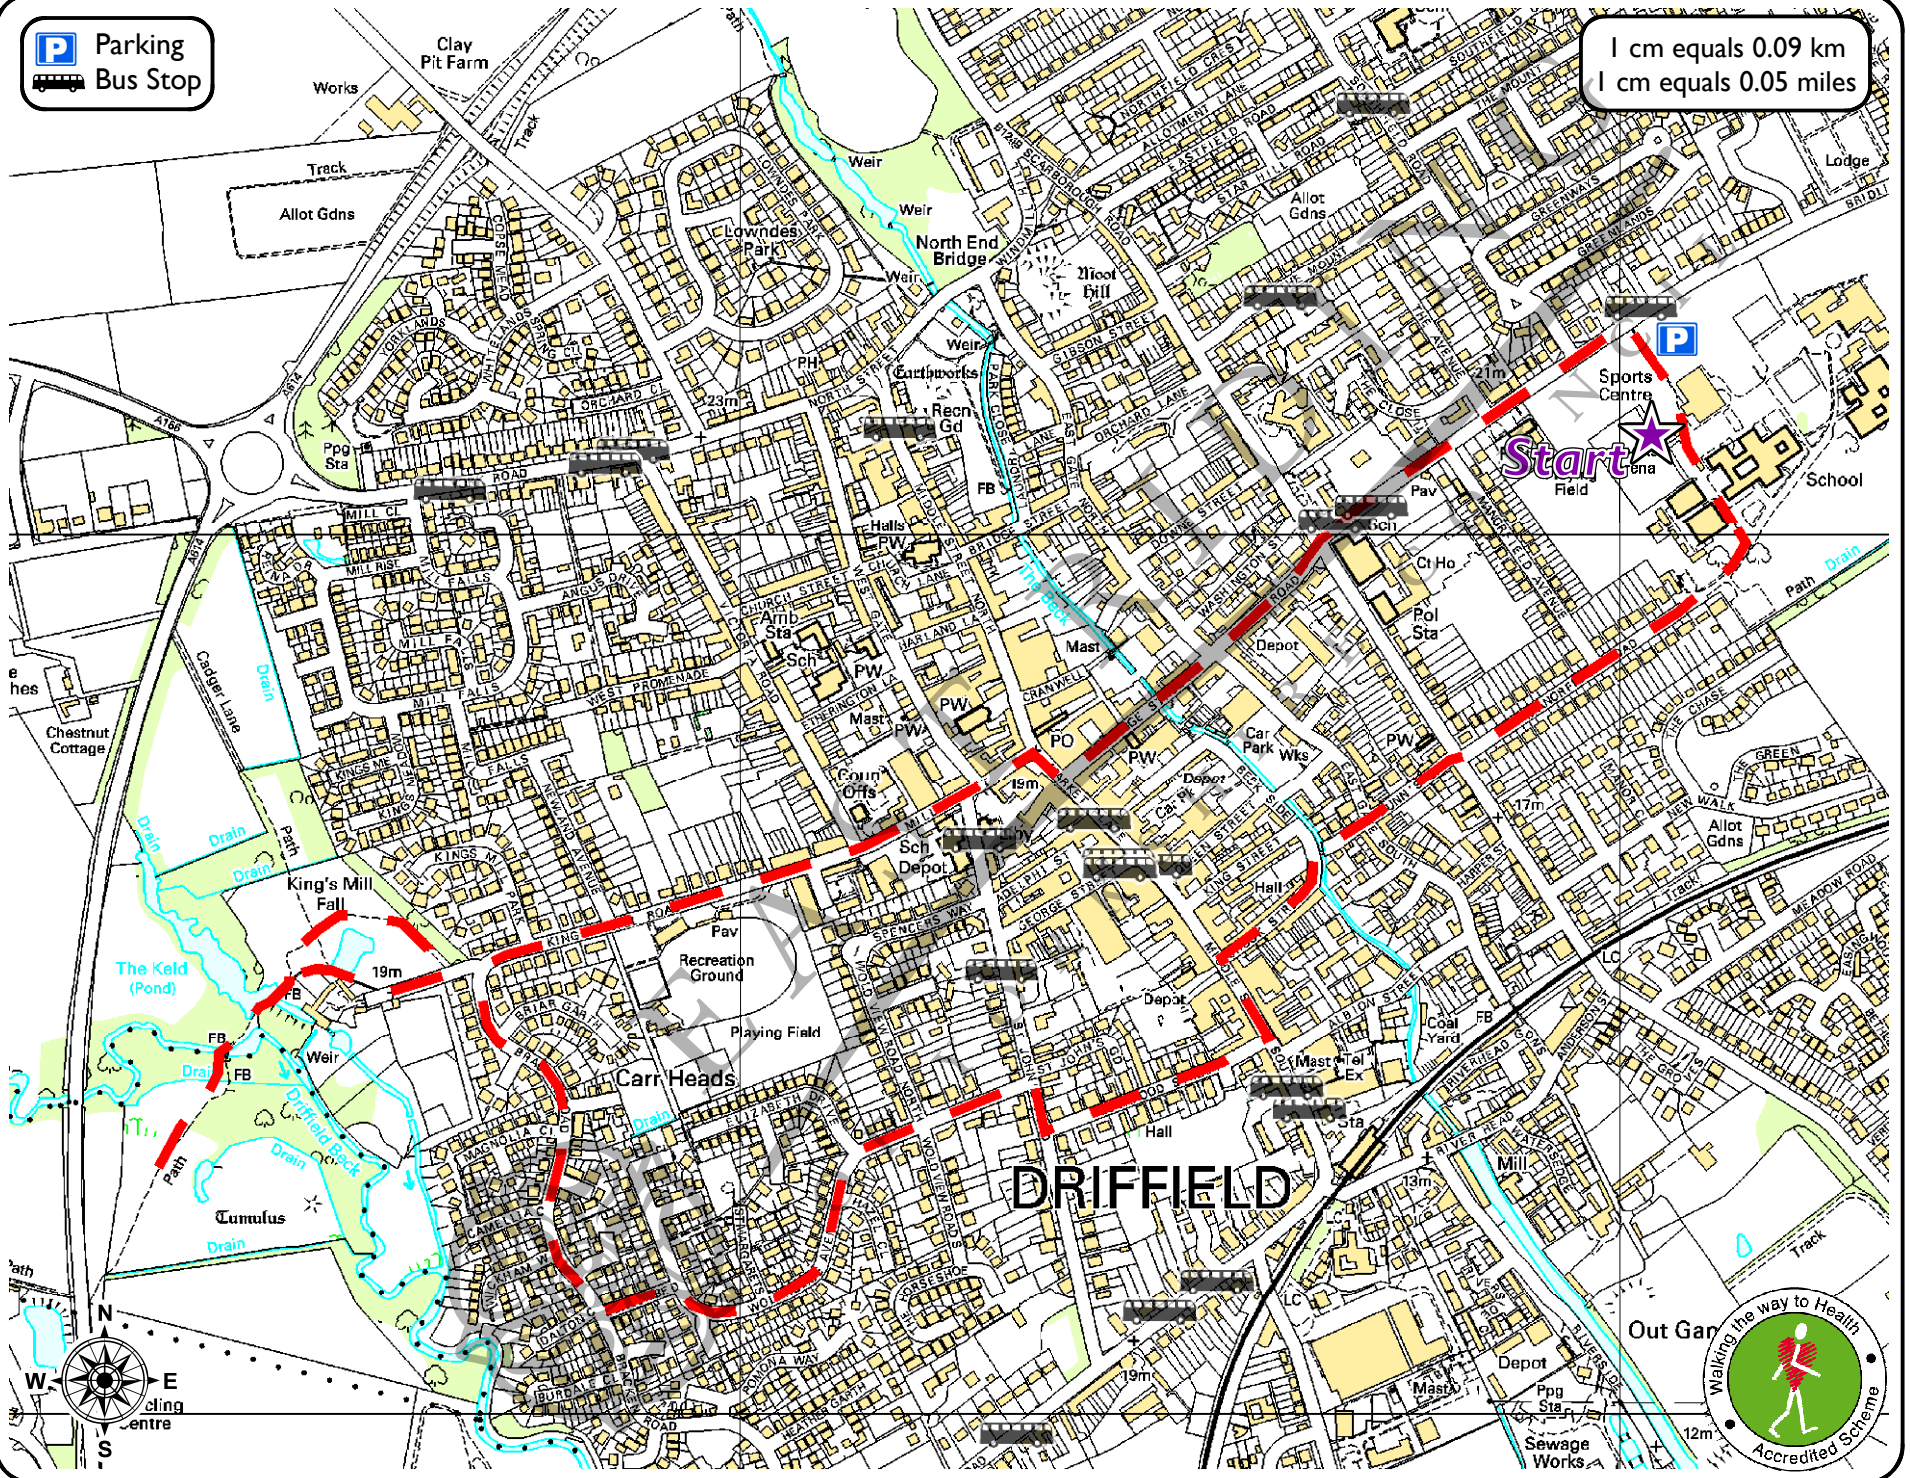

1 cm equals 0.09 km
1 cm equals 0.05 miles

Walk to Driffield Beck

Grade :

Length : 3 miles (5 km)

Start/End Point : Driffield Sports Centre

Refreshments : Shops in Driffield

Toilets : Driffield Sports Centre

This map is reproduced from Ordnance Survey material with the permission of Ordnance Survey on behalf of Her Majesty's Stationery Office Crown copyright 2008. Unauthorised reproduction infringes Crown copyright and may lead to prosecution or civil proceedings. East Riding of Yorkshire Council 100023383.