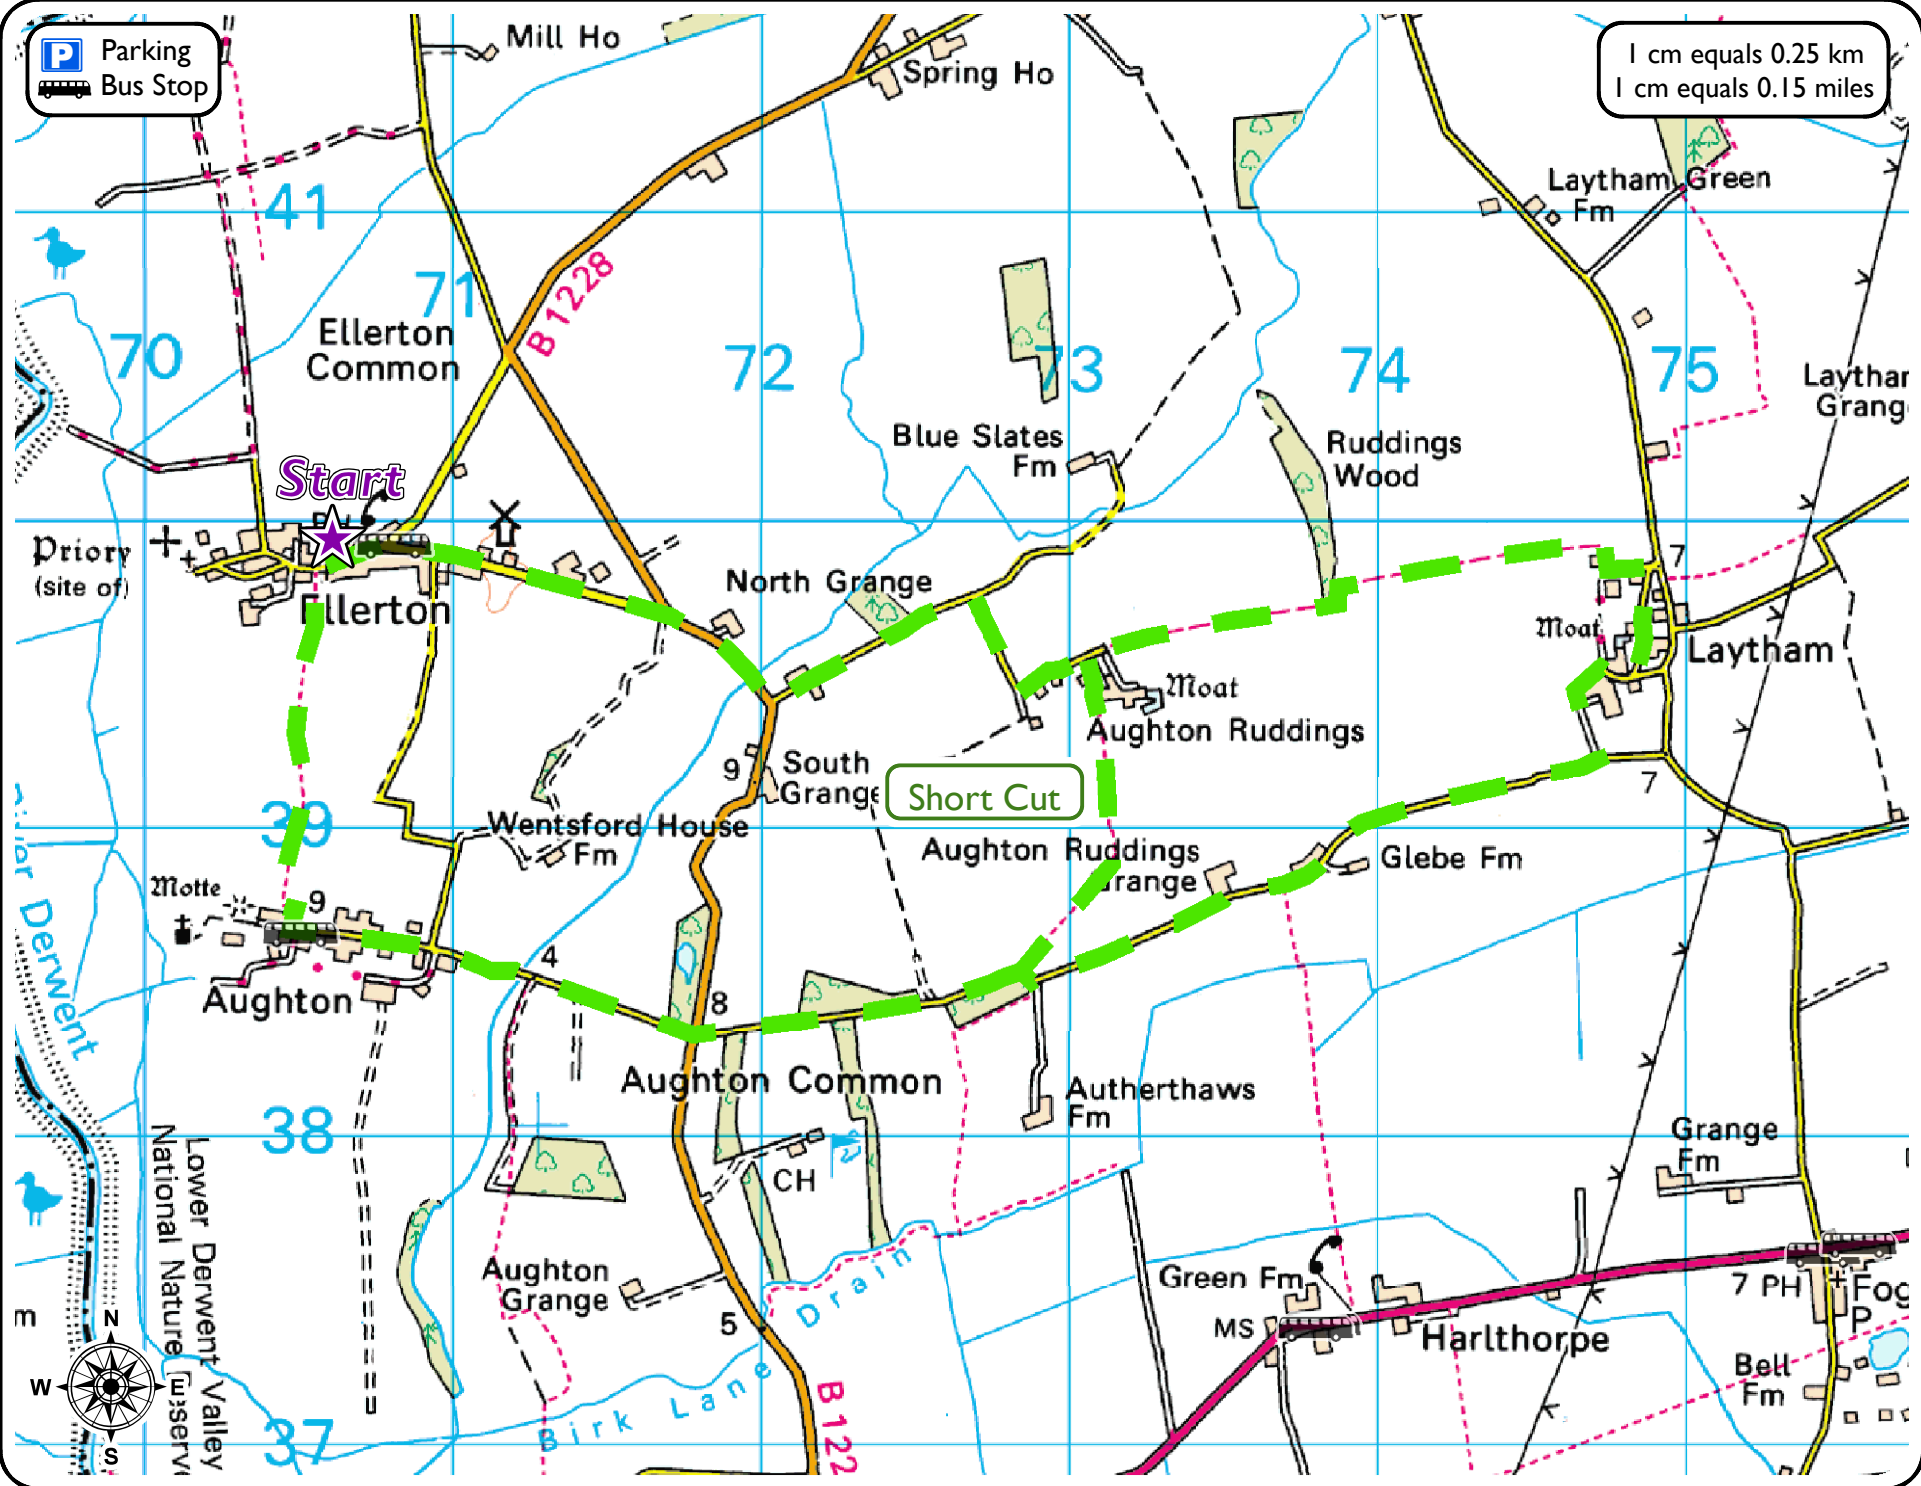

Ellerton Walk

Grade :

Length : 7 miles (11 km)

Start/End Point : Ellerton Village

Refreshments : Pub at Foggathorpe

Toilets : St Helens Square, Howden

1 cm equals 0.25 km
1 cm equals 0.15 miles

This map is reproduced from Ordnance Survey material with the permission of Ordnance Survey on behalf of Her Majesty's Stationery Office Crown copyright 2008. Unauthorised reproduction infringes Crown copyright and may lead to prosecution or civil proceedings. East Riding of Yorkshire Council 100023383.