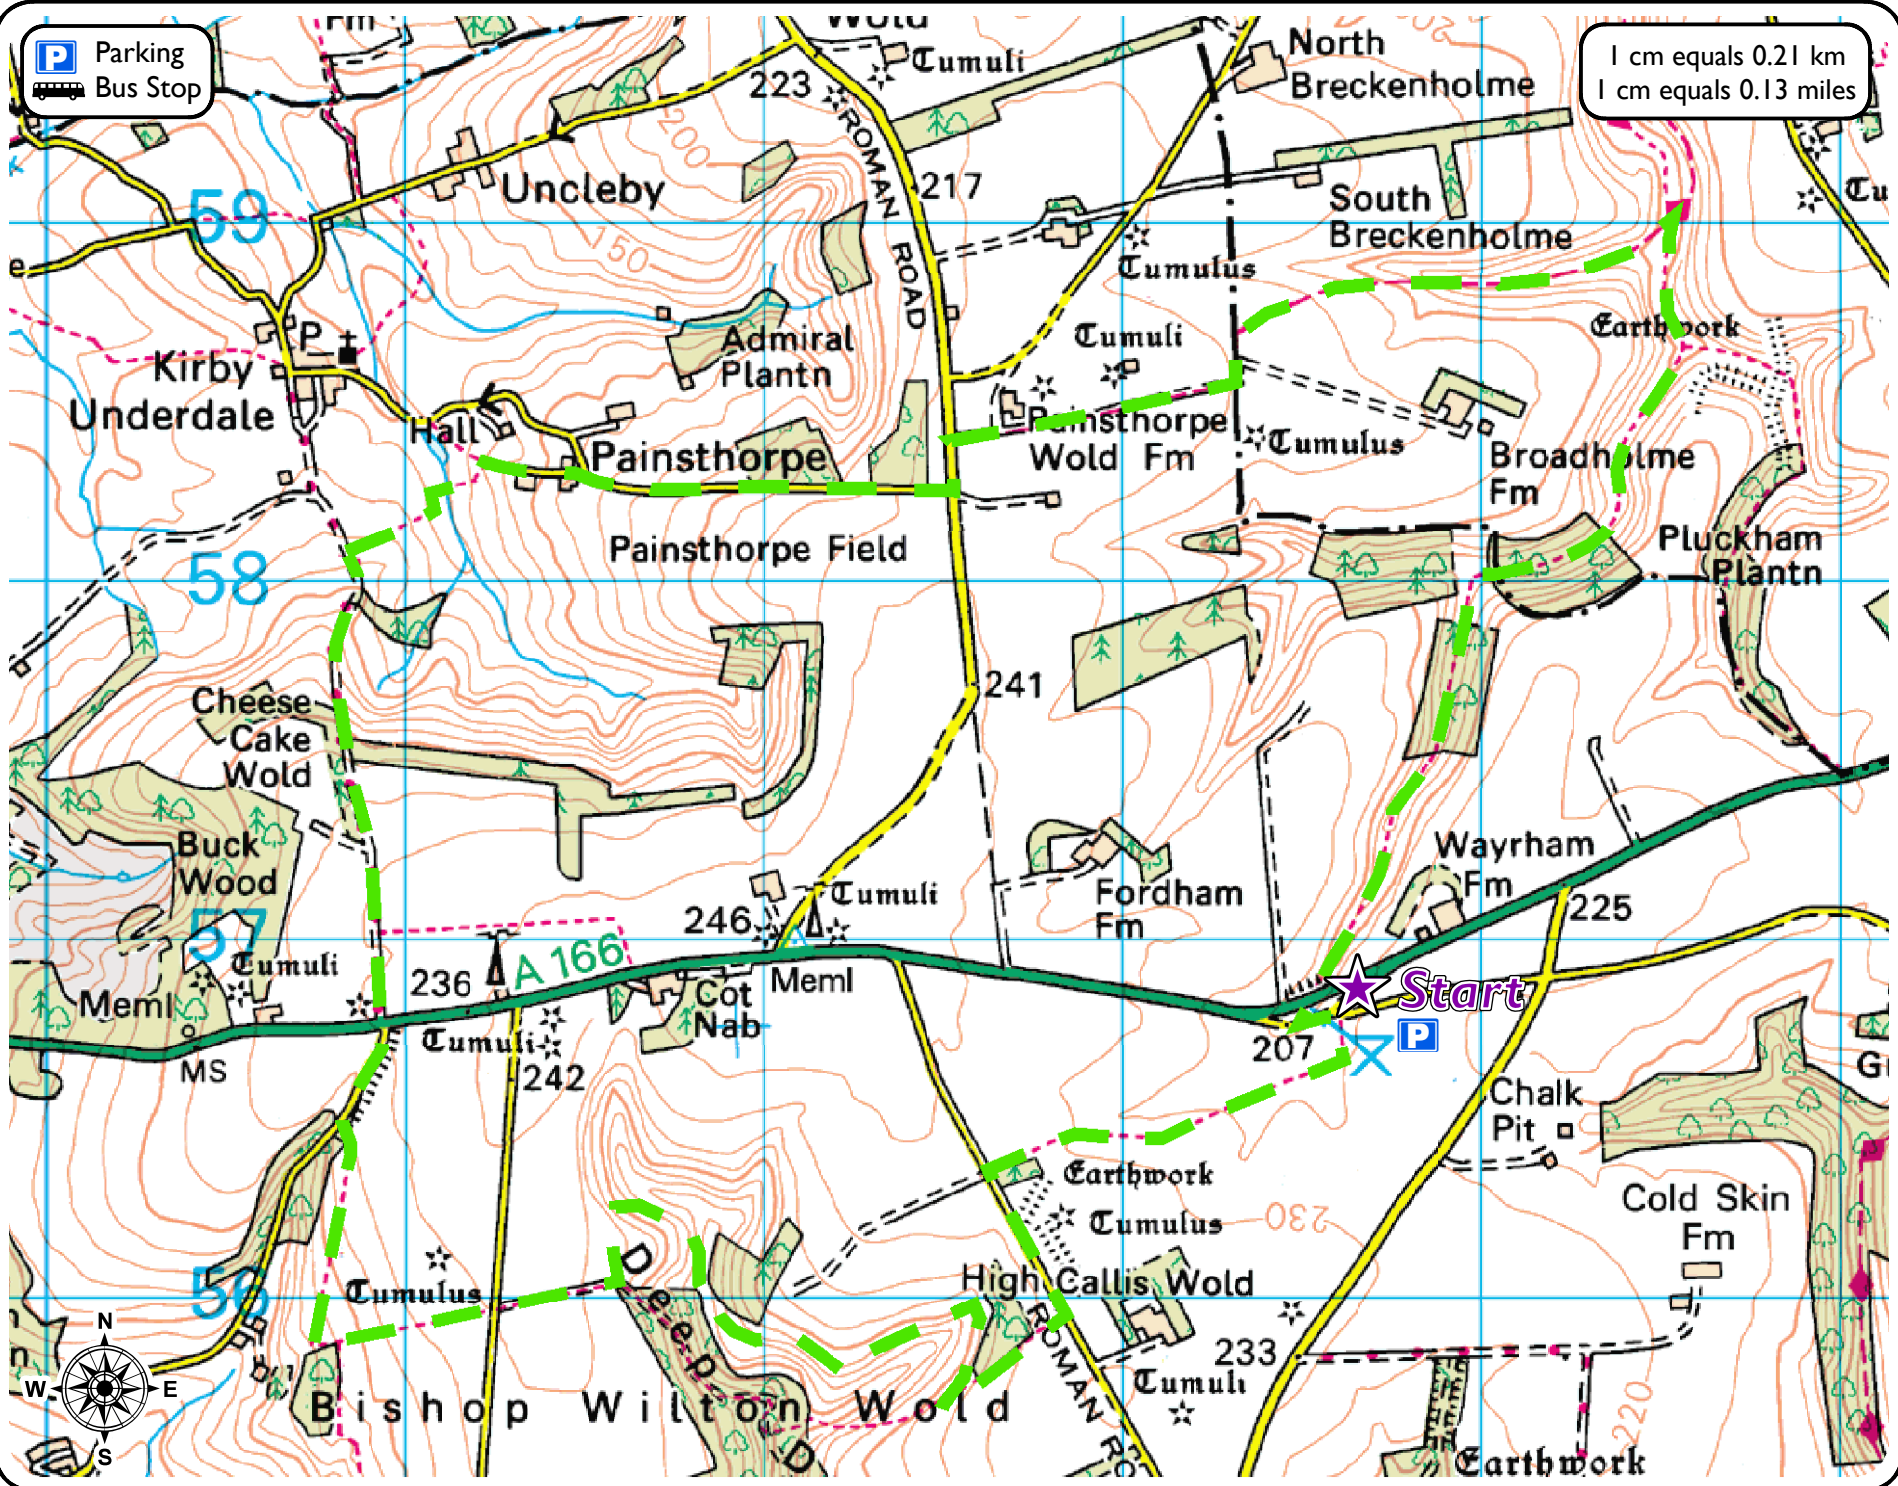

Wayrham / Deep Dale / Worsen Dale

Grade : 

Length : 9 miles (14.5 km)

Start/End Point : Wayrham Picnic Site

Refreshments : Shop at Kirby Underdale

Toilets : The Square, Stamford Bridge

1 cm equals 0.21 km
1 cm equals 0.13 miles

This map is reproduced from Ordnance Survey material with the permission of Ordnance Survey on behalf of Her Majesty's Stationery Office Crown copyright 2008. Unauthorised reproduction infringes Crown copyright and may lead to prosecution or civil proceedings. East Riding of Yorkshire Council 100023383.