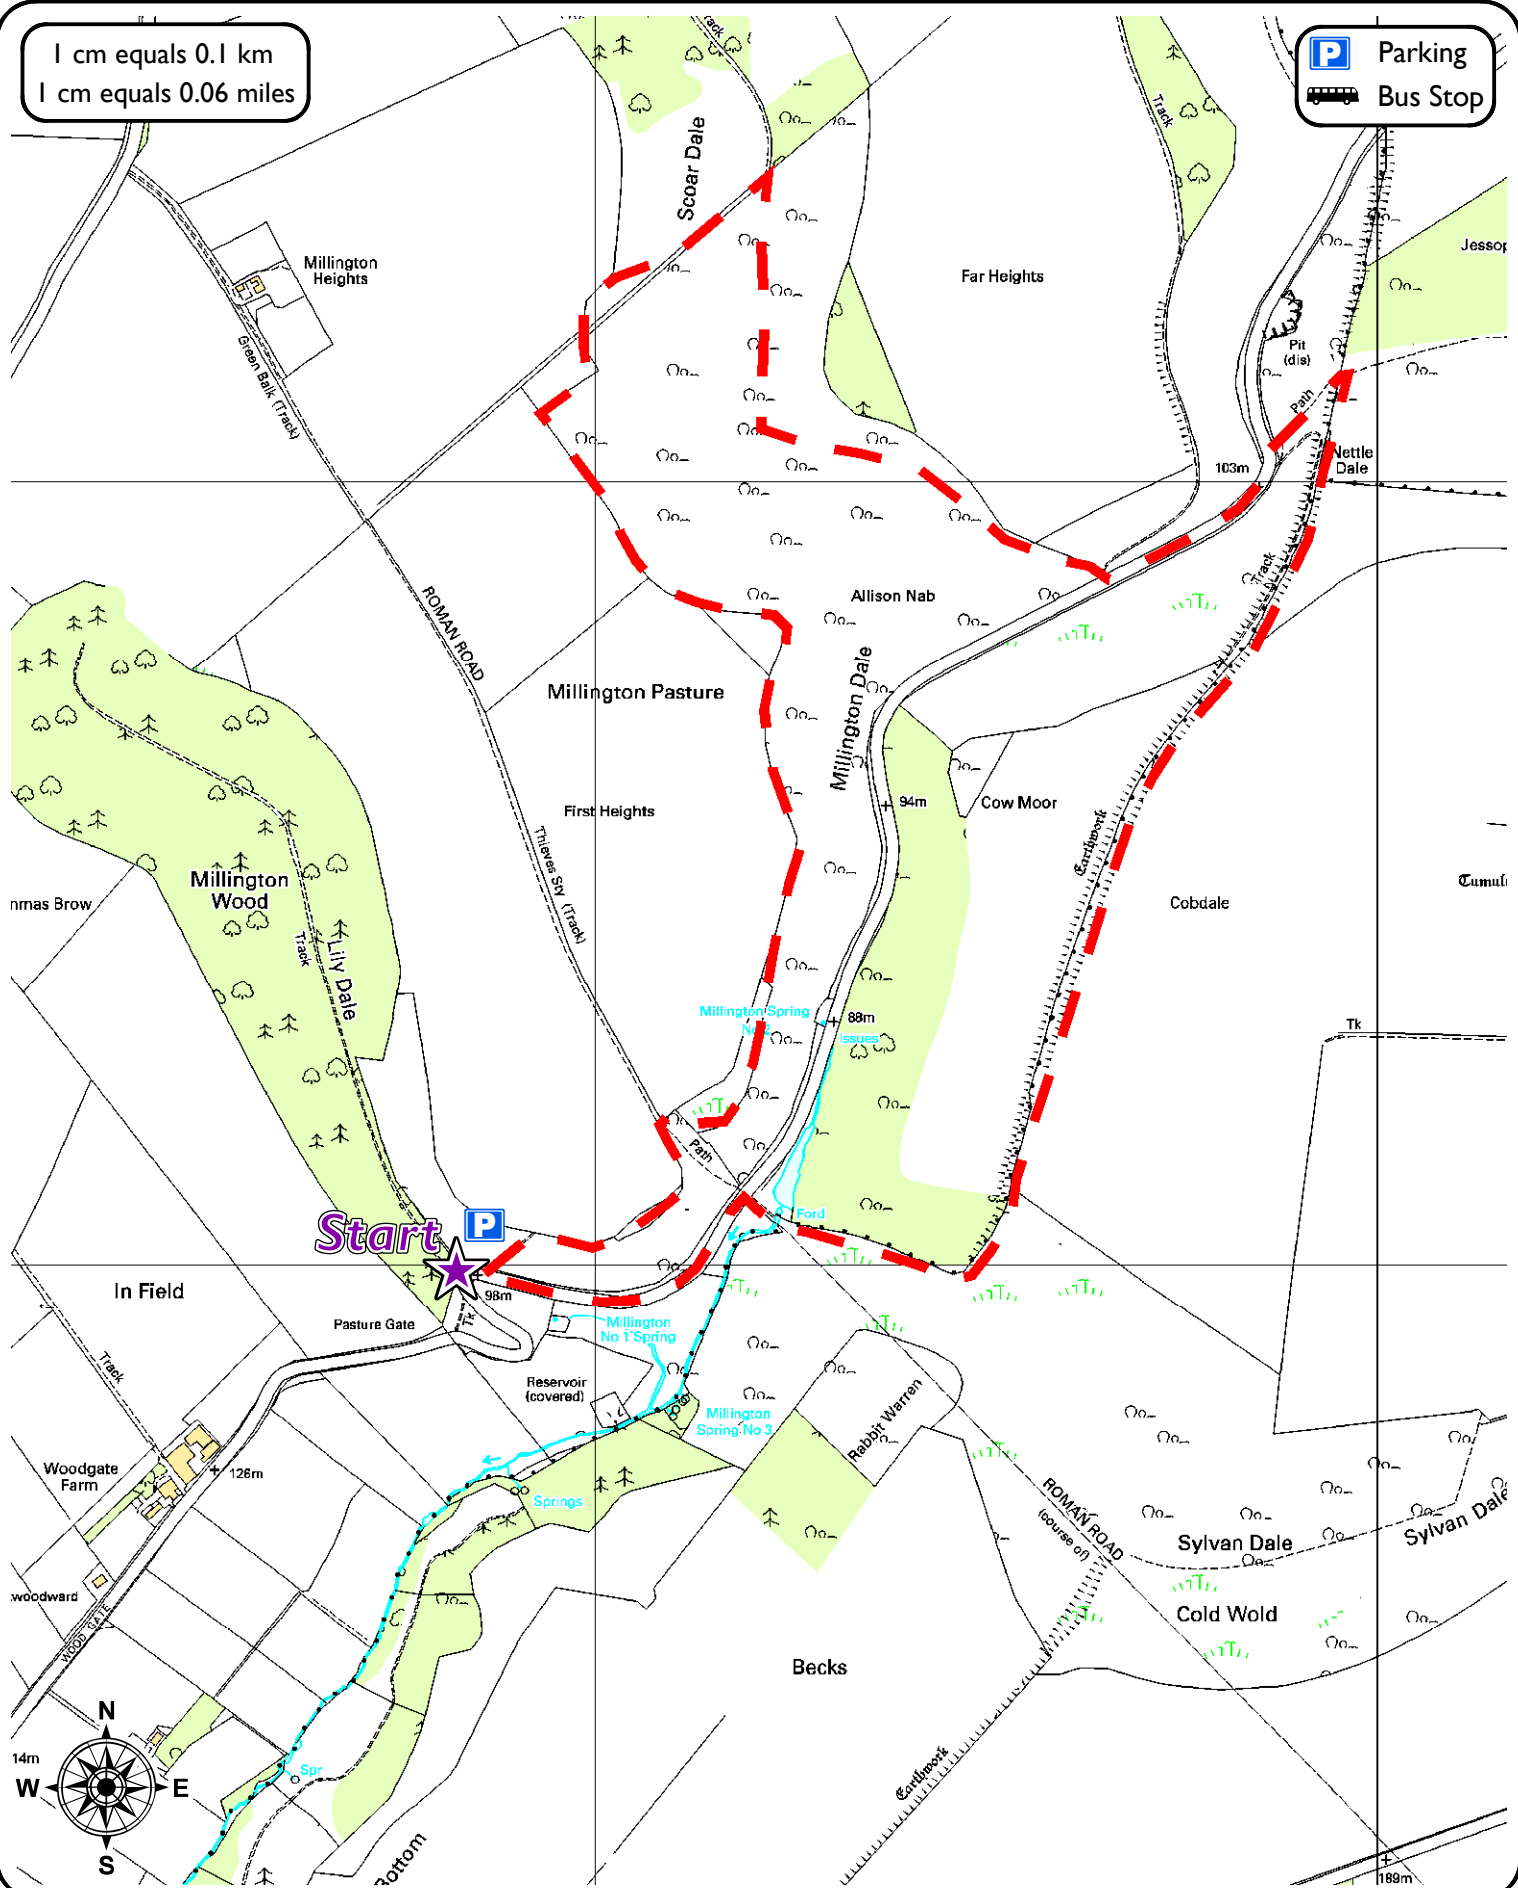

Millington Pastures

Grade :

Length : 3.5 miles (6 km)

Start/End Point : Nature Reserve, Millington Pasture

Refreshments : Millington

Toilets : Railway Street, Pocklington

1 cm equals 0.1 km
1 cm equals 0.06 miles

Parking
 Bus Stop

This map is reproduced from Ordnance Survey material with the permission of Ordnance Survey on behalf of Her Majesty's Stationery Office Crown copyright 2008. Unauthorised reproduction infringes Crown copyright and may lead to prosecution or civil proceedings. East Riding of Yorkshire Council 100023383.