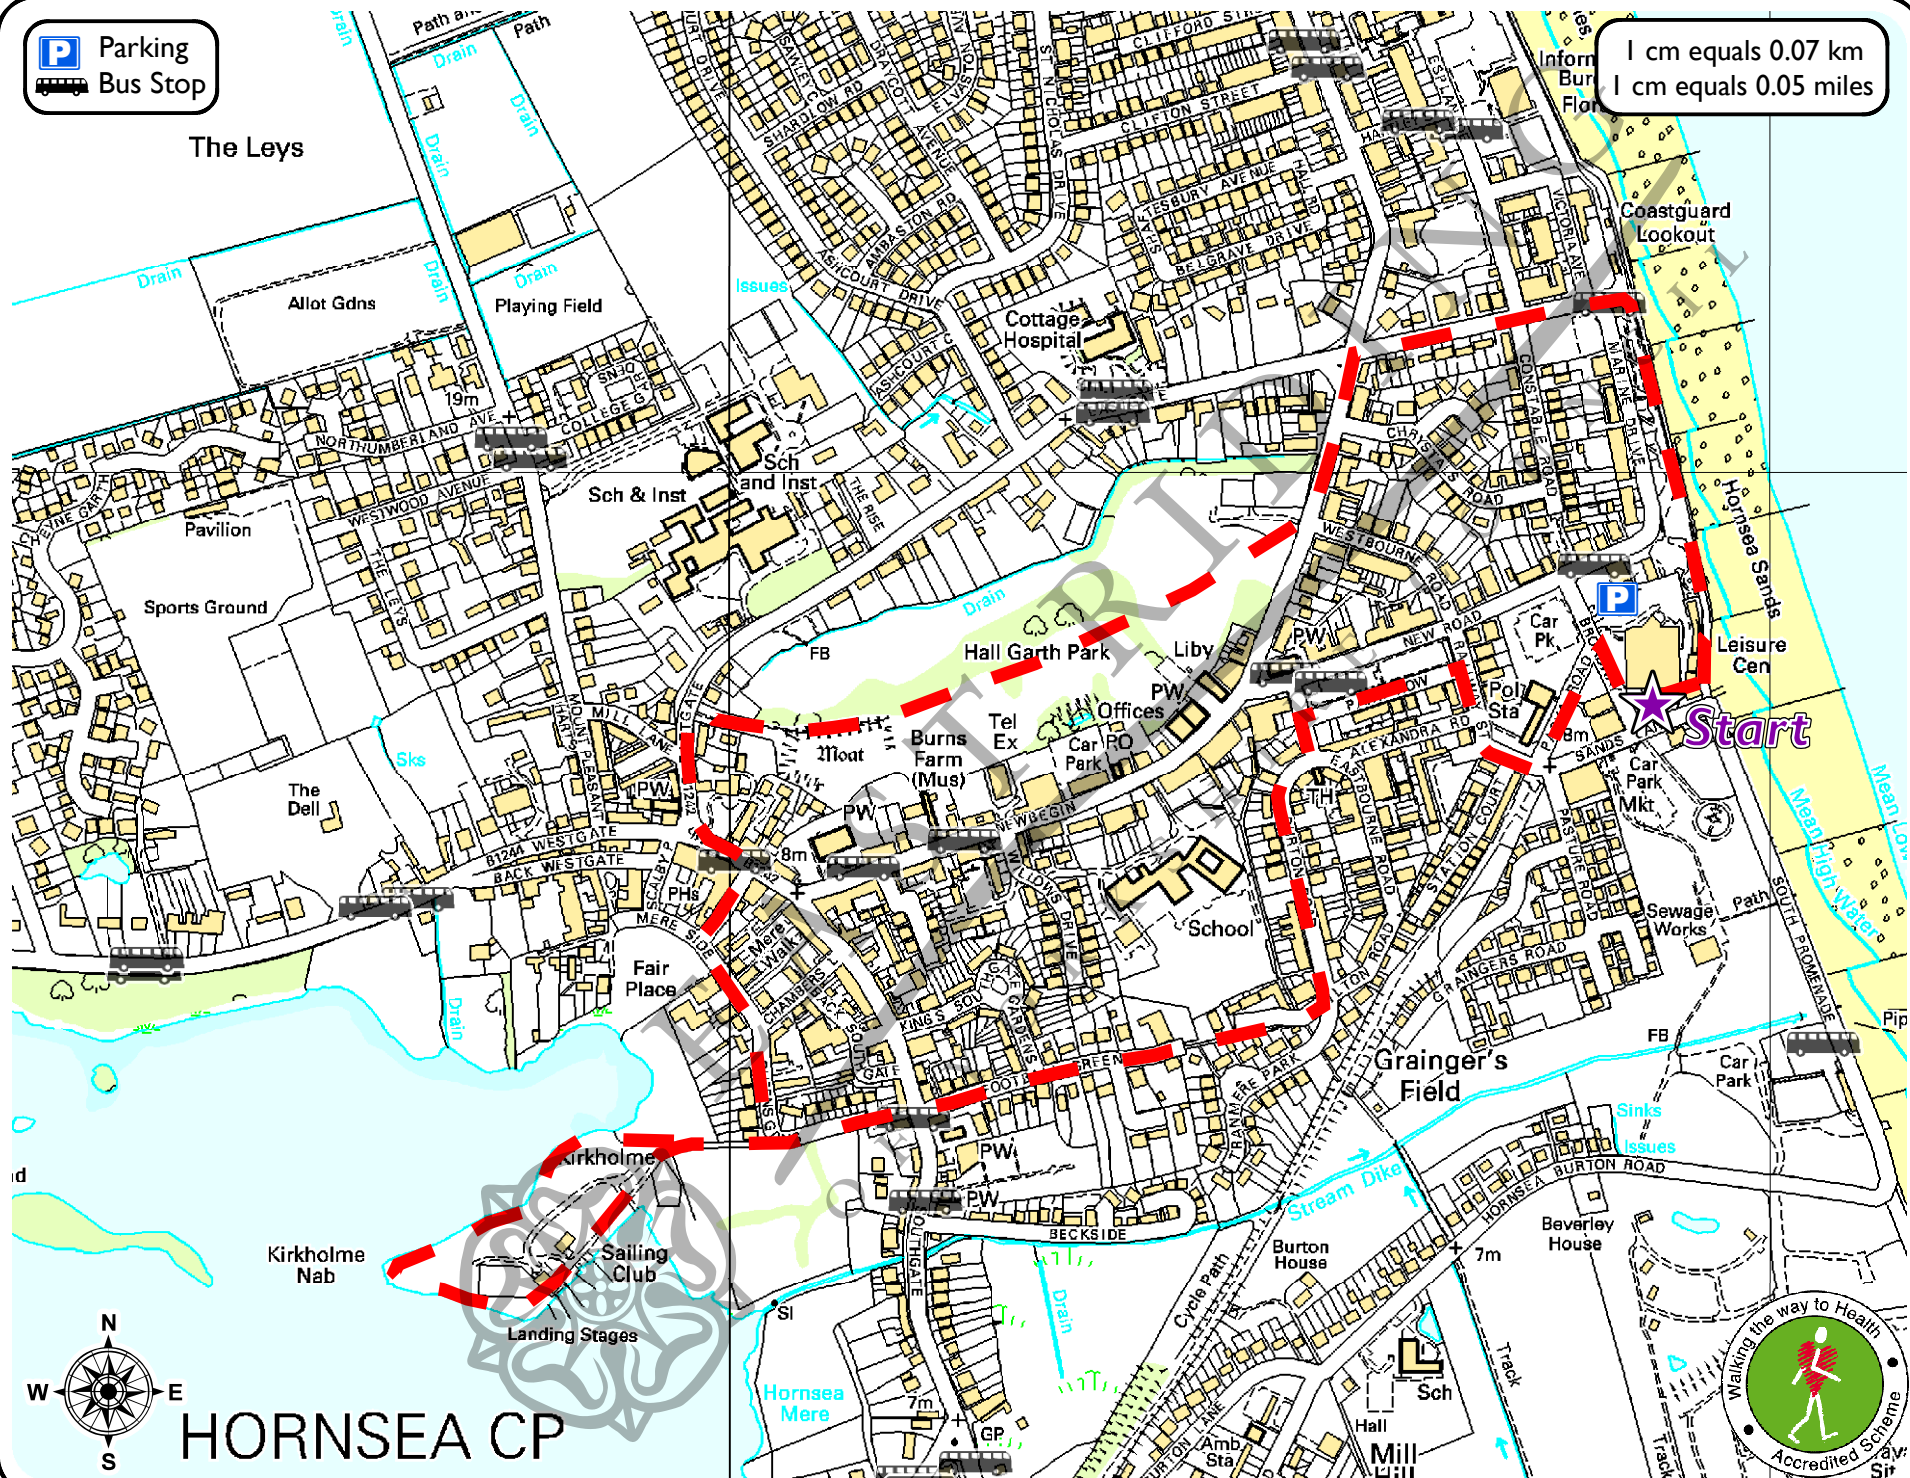

Walk to Hornsea Mere

Mere

Grade :

Length : 3 miles (5 km)

Start/End Point : Hornsea Leisure Centre

Refreshments : Hornsea Leisure Centre & local shops

Toilets : Hornsea Leisure Centre

1 cm equals 0.07 km
1 cm equals 0.05 miles

Parking
 Bus Stop

The Leys

Start

HORNSEA CP

This map is reproduced from Ordnance Survey material with the permission of Ordnance Survey on behalf of Her Majesty's Stationery Office Crown copyright 2008. Unauthorised reproduction infringes Crown copyright and may lead to prosecution or civil proceedings. East Riding of Yorkshire Council 100023383.