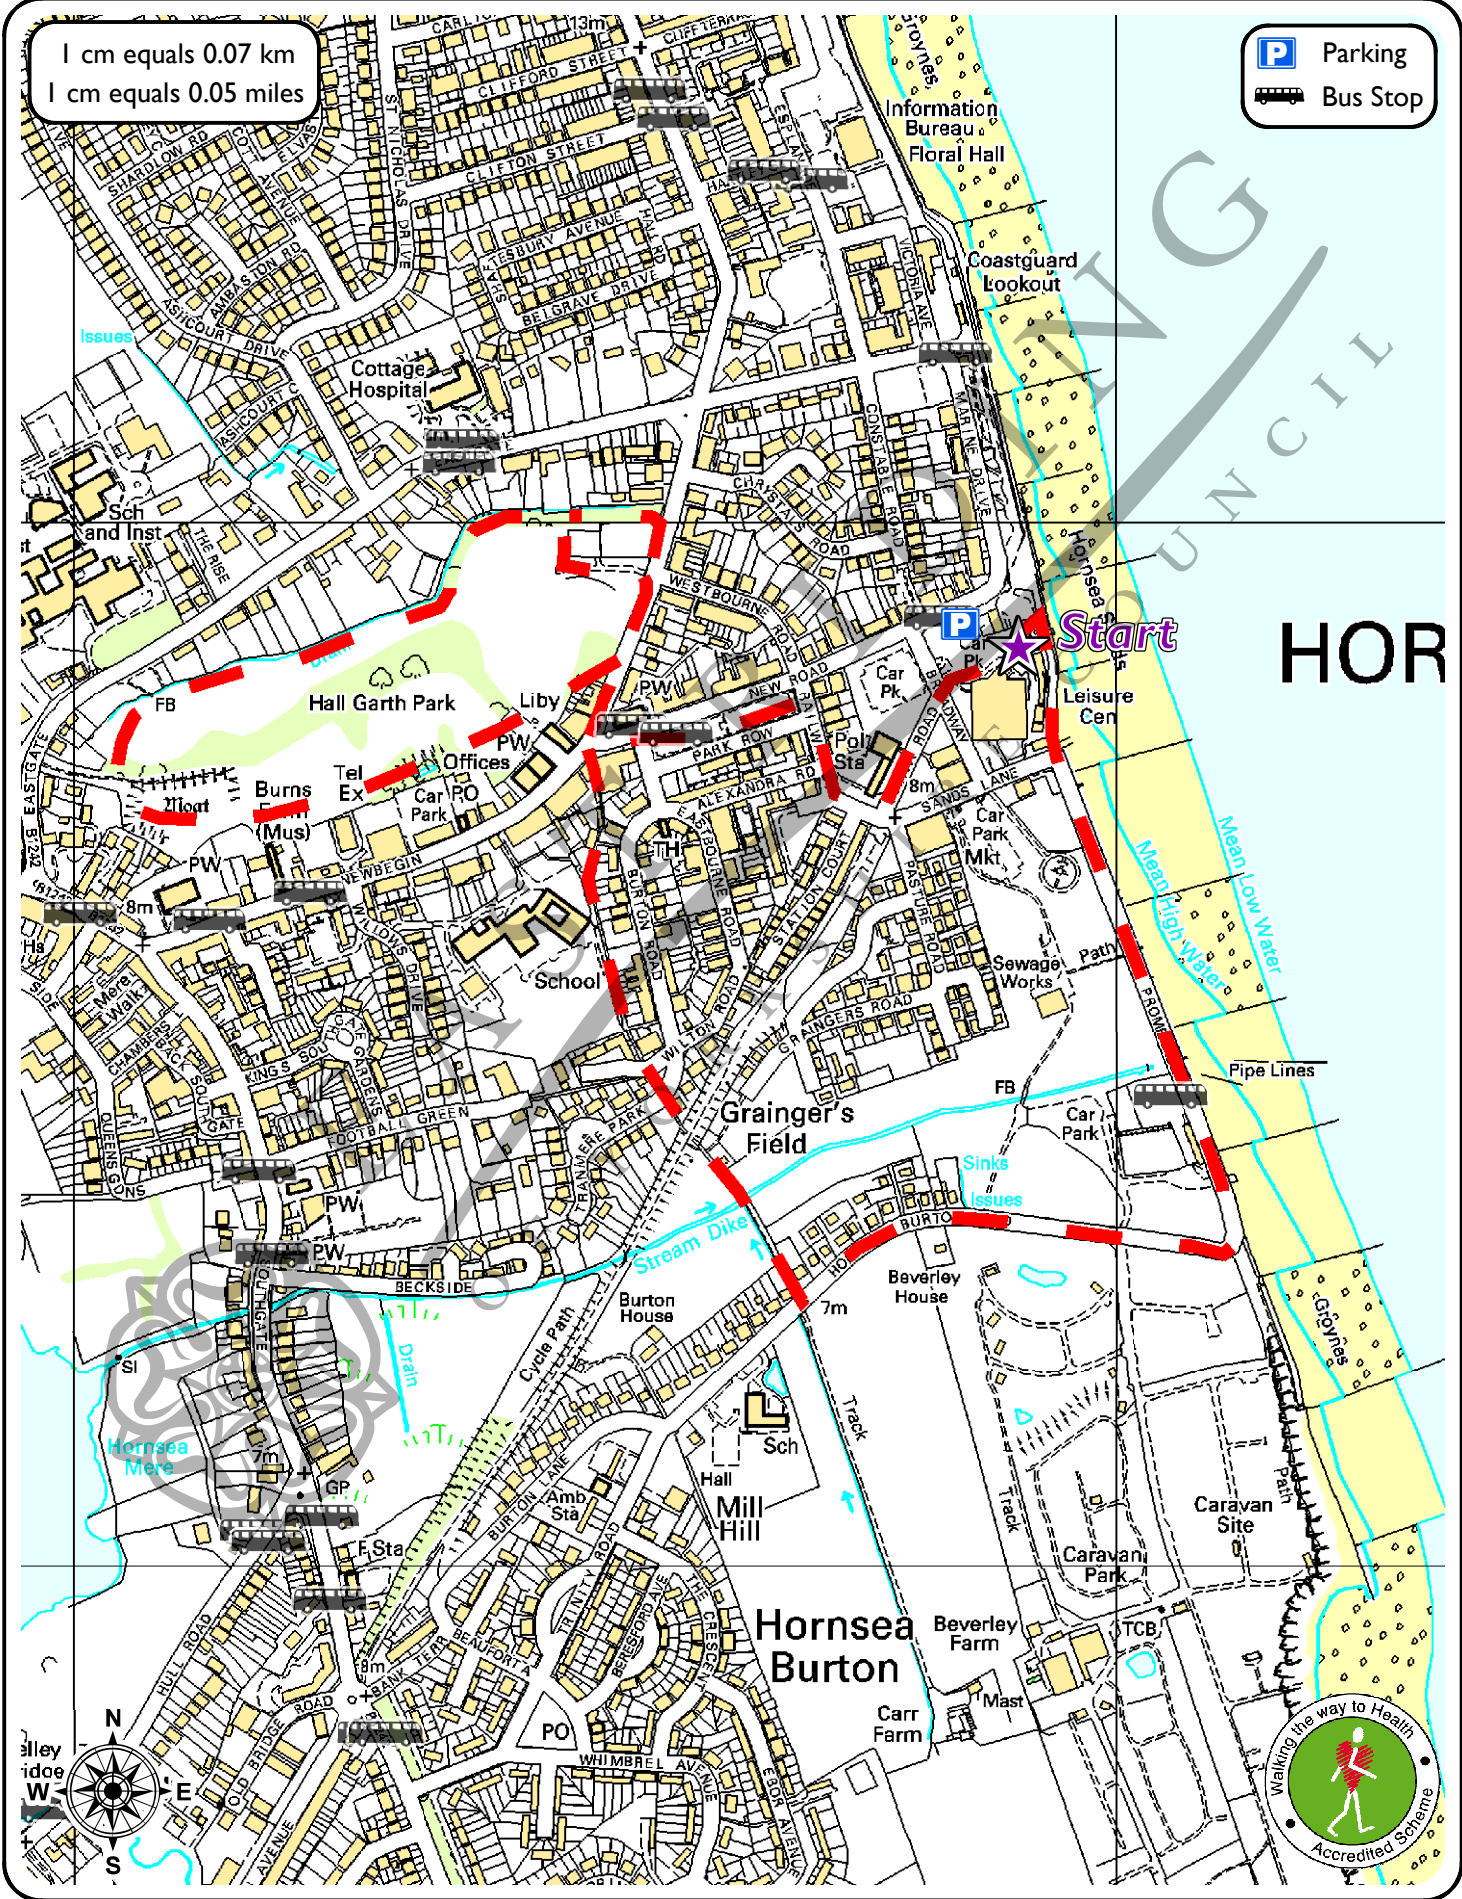

Hornsea Park Walk

Grade :

Length : 2.5 miles (4 km)

Start/End Point : Hornsea Leisure Centre

Refreshments : Hornsea Leisure Centre & local shops

Toilets : Hornsea Leisure Centre

1 cm equals 0.07 km
1 cm equals 0.05 miles

Parking
 Bus Stop

This map is reproduced from Ordnance Survey material with the permission of Ordnance Survey on behalf of Her Majesty's Stationery Office Crown copyright 2008. Unauthorised reproduction infringes Crown copyright and may lead to prosecution or civil proceedings. East Riding of Yorkshire Council 100023383.