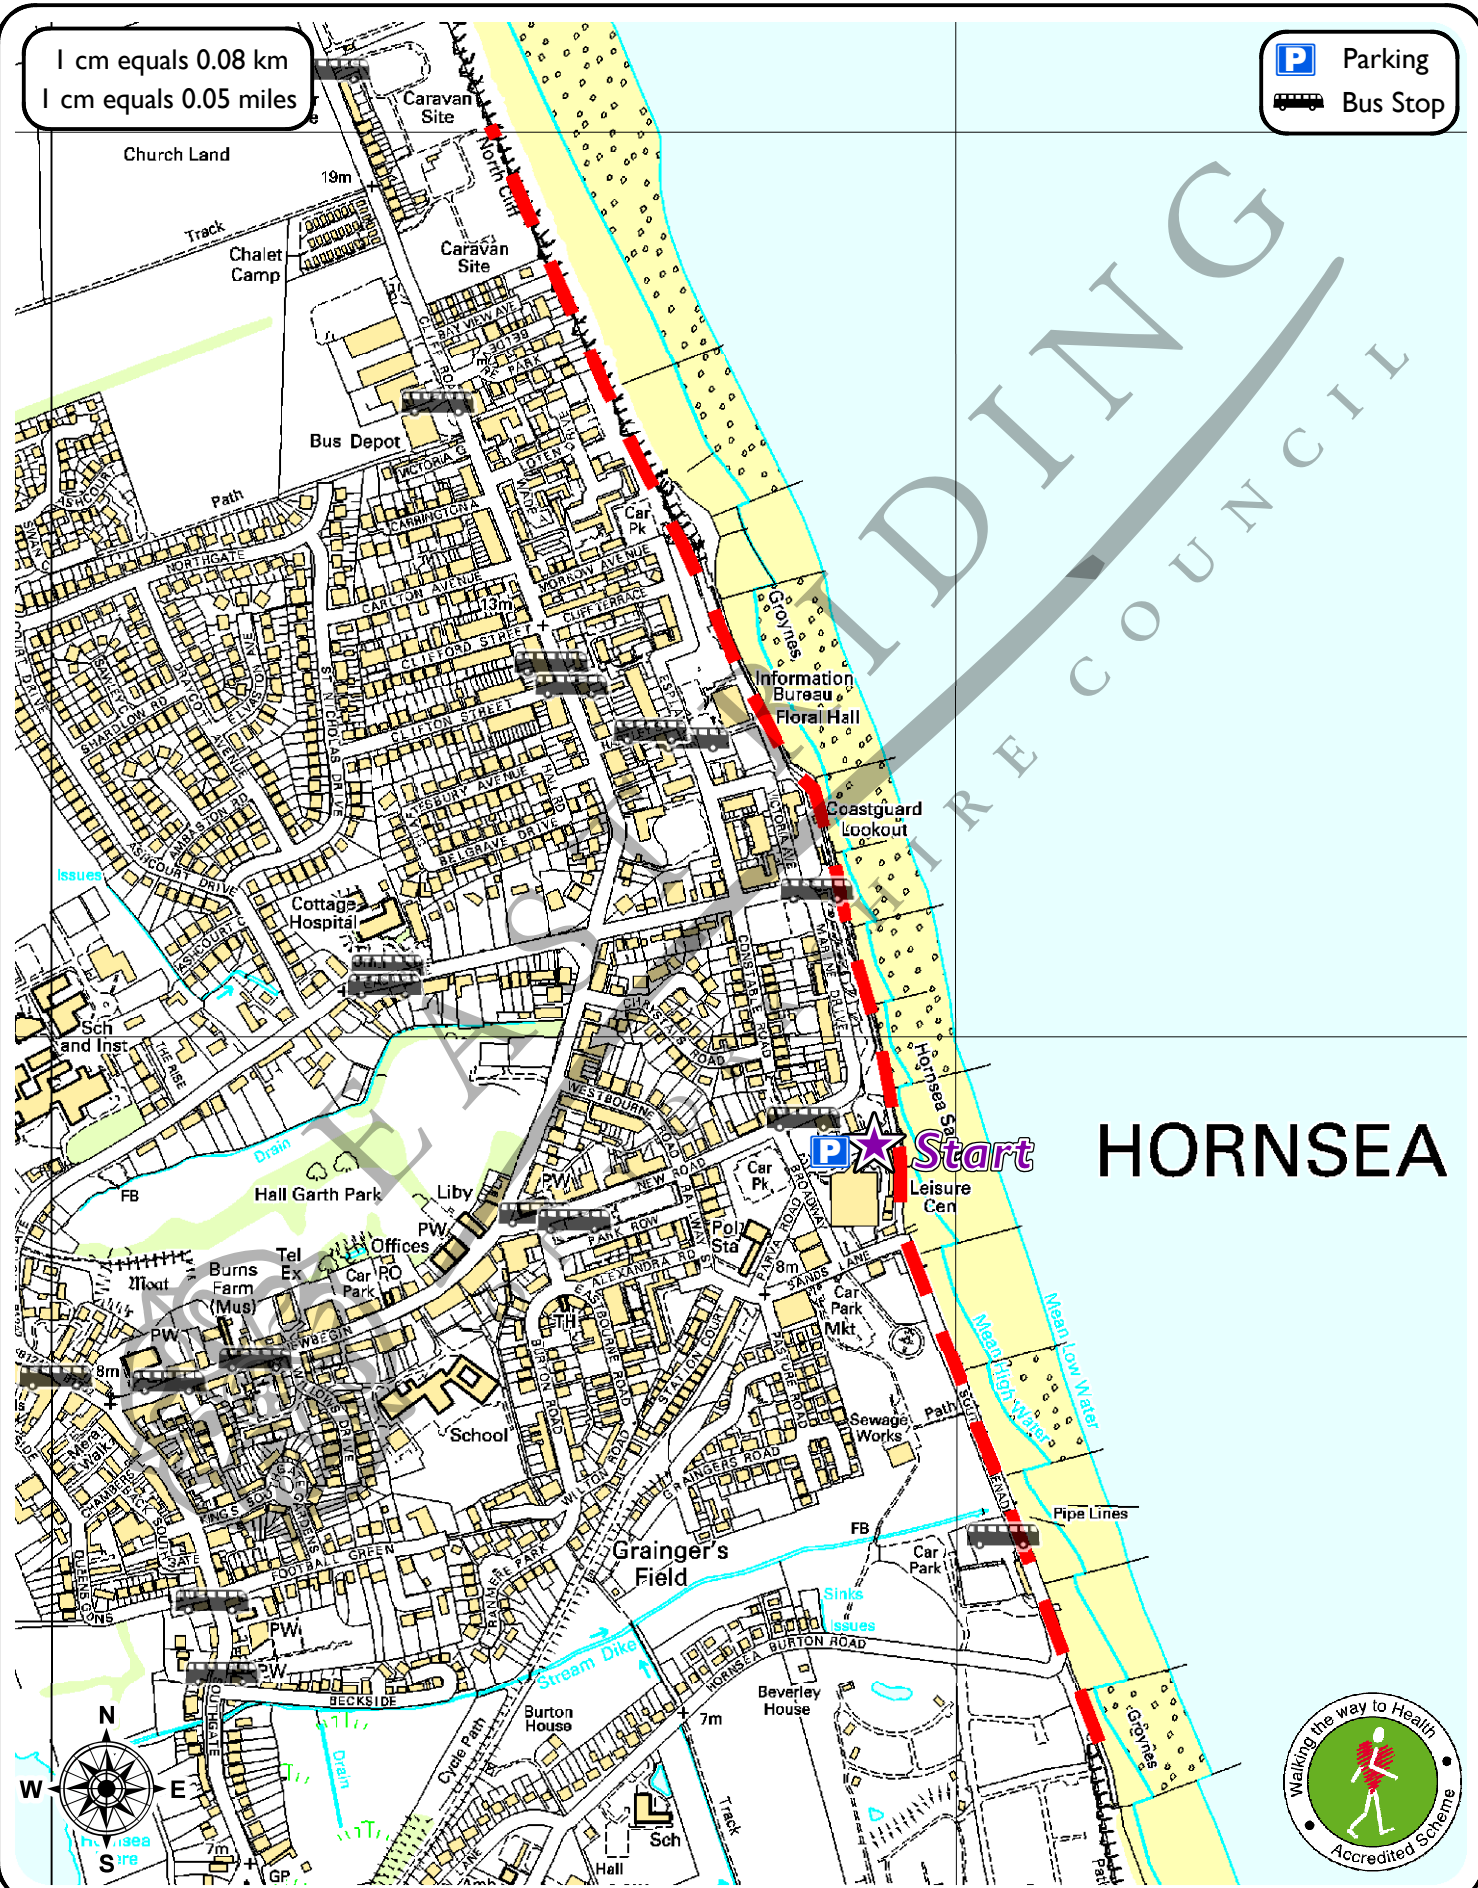

Hornsea Linear Sea Front Walk

Grade :

Length : 2.5 miles (4 km)

Start/End Point : Hornsea Leisure Centre

Refreshments : Hornsea Leisure Centre & local shops

Toilets : Hornsea Leisure Centre

1 cm equals 0.08 km
1 cm equals 0.05 miles

Parking
 Bus Stop

HORNSEA

This map is reproduced from Ordnance Survey material with the permission of Ordnance Survey on behalf of Her Majesty's Stationery Office Crown copyright 2008. Unauthorised reproduction infringes Crown copyright and may lead to prosecution or civil proceedings. East Riding of Yorkshire Council 100023383.