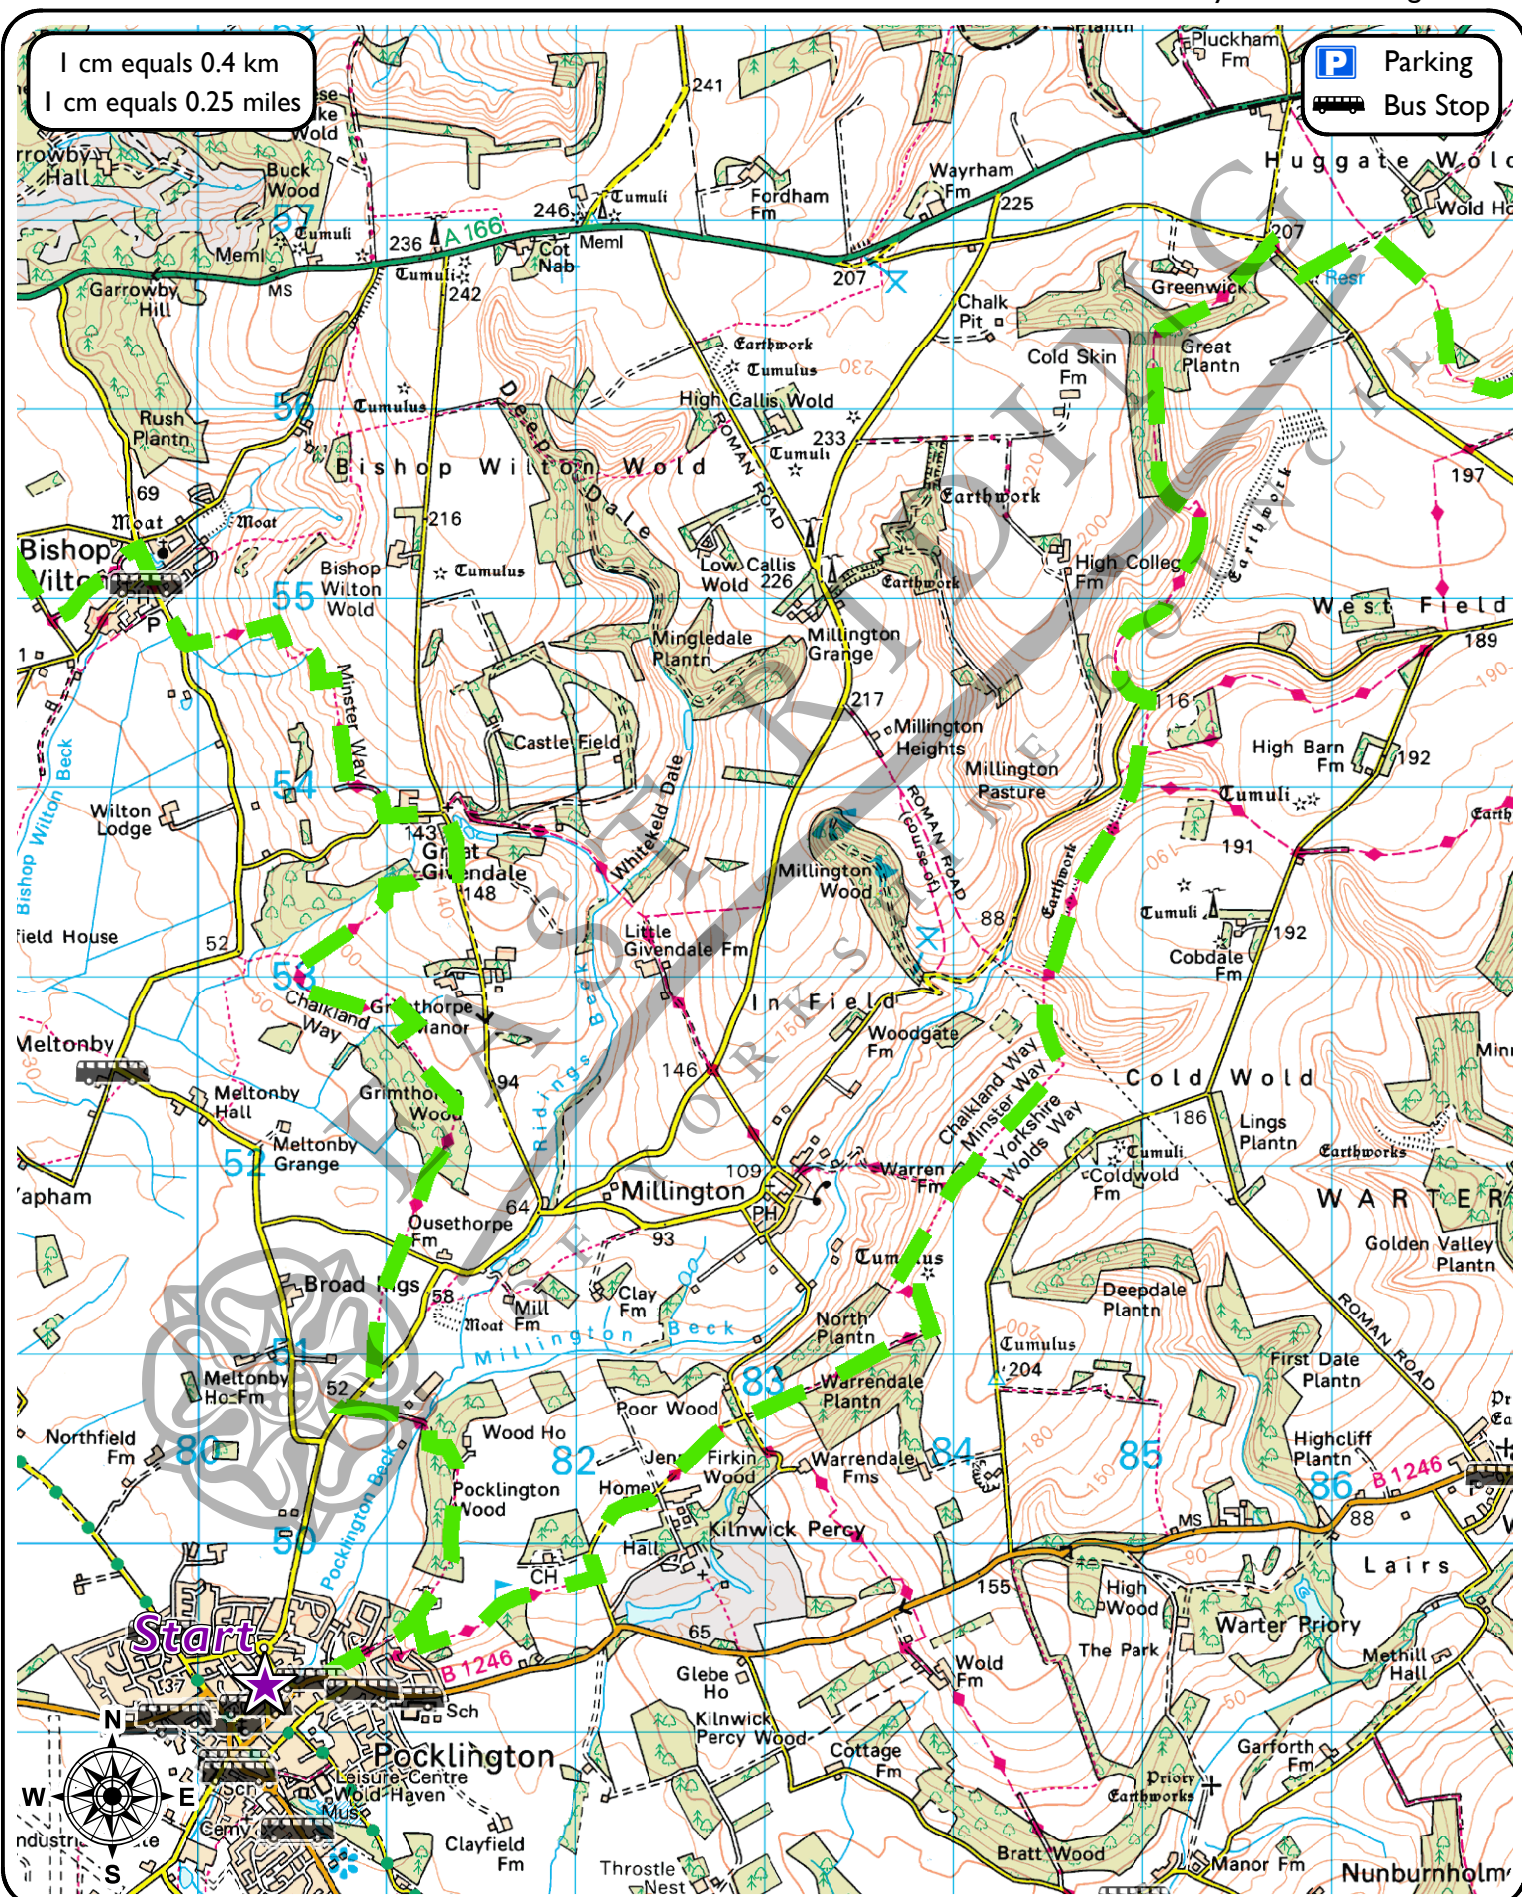

The Chalkland Way (I)

Grade : ● ● ● ● ●

Length : 37 miles (59 km)

Start/End Point : Pocklington

Refreshments : Pubs and Shops in Pocklington

Toilets : Railway Street, Pocklington

This map is reproduced from Ordnance Survey material with the permission of Ordnance Survey on behalf of Her Majesty's Stationery Office Crown copyright 2008. Unauthorised reproduction infringes Crown copyright and may lead to prosecution or civil proceedings. East Riding of Yorkshire Council 100023383.