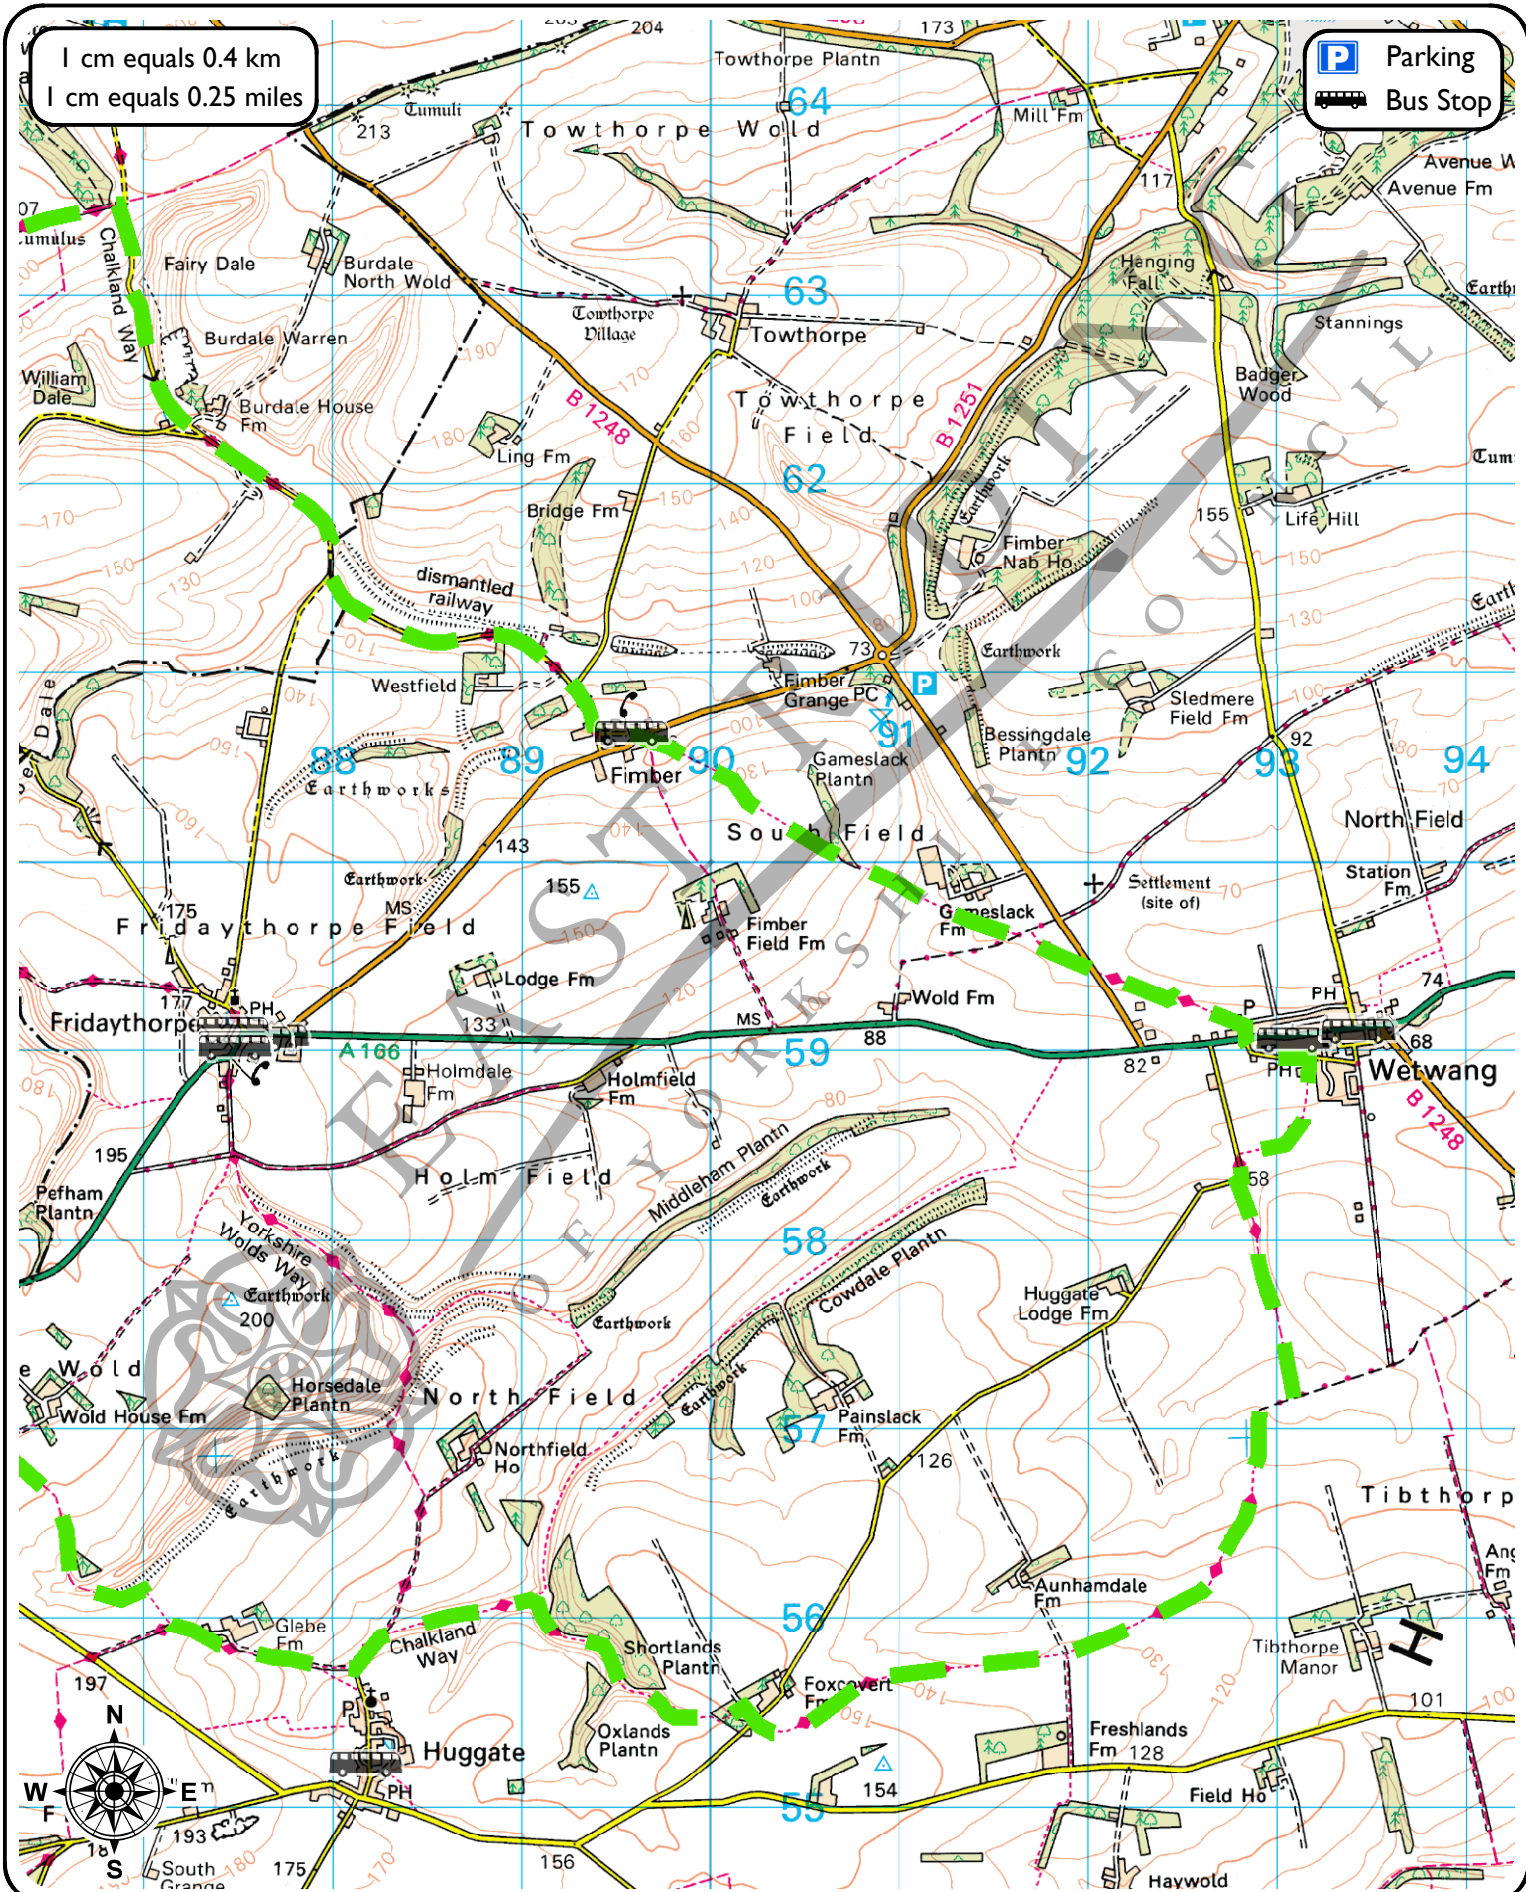

# Chalklands Way (2)

Grade :

Length : 37 miles ( 59 km )

Start/End Point : Pocklington

Refreshments : Pubs and Shops in Pocklington

Toilets : Railway Street, Pocklington

This map is reproduced from Ordnance Survey material with the permission of Ordnance Survey on behalf of Her Majesty's Stationery Office Crown copyright 2008. Unauthorised reproduction infringes Crown copyright and may lead to prosecution or civil proceedings. East Riding of Yorkshire Council 100023383.