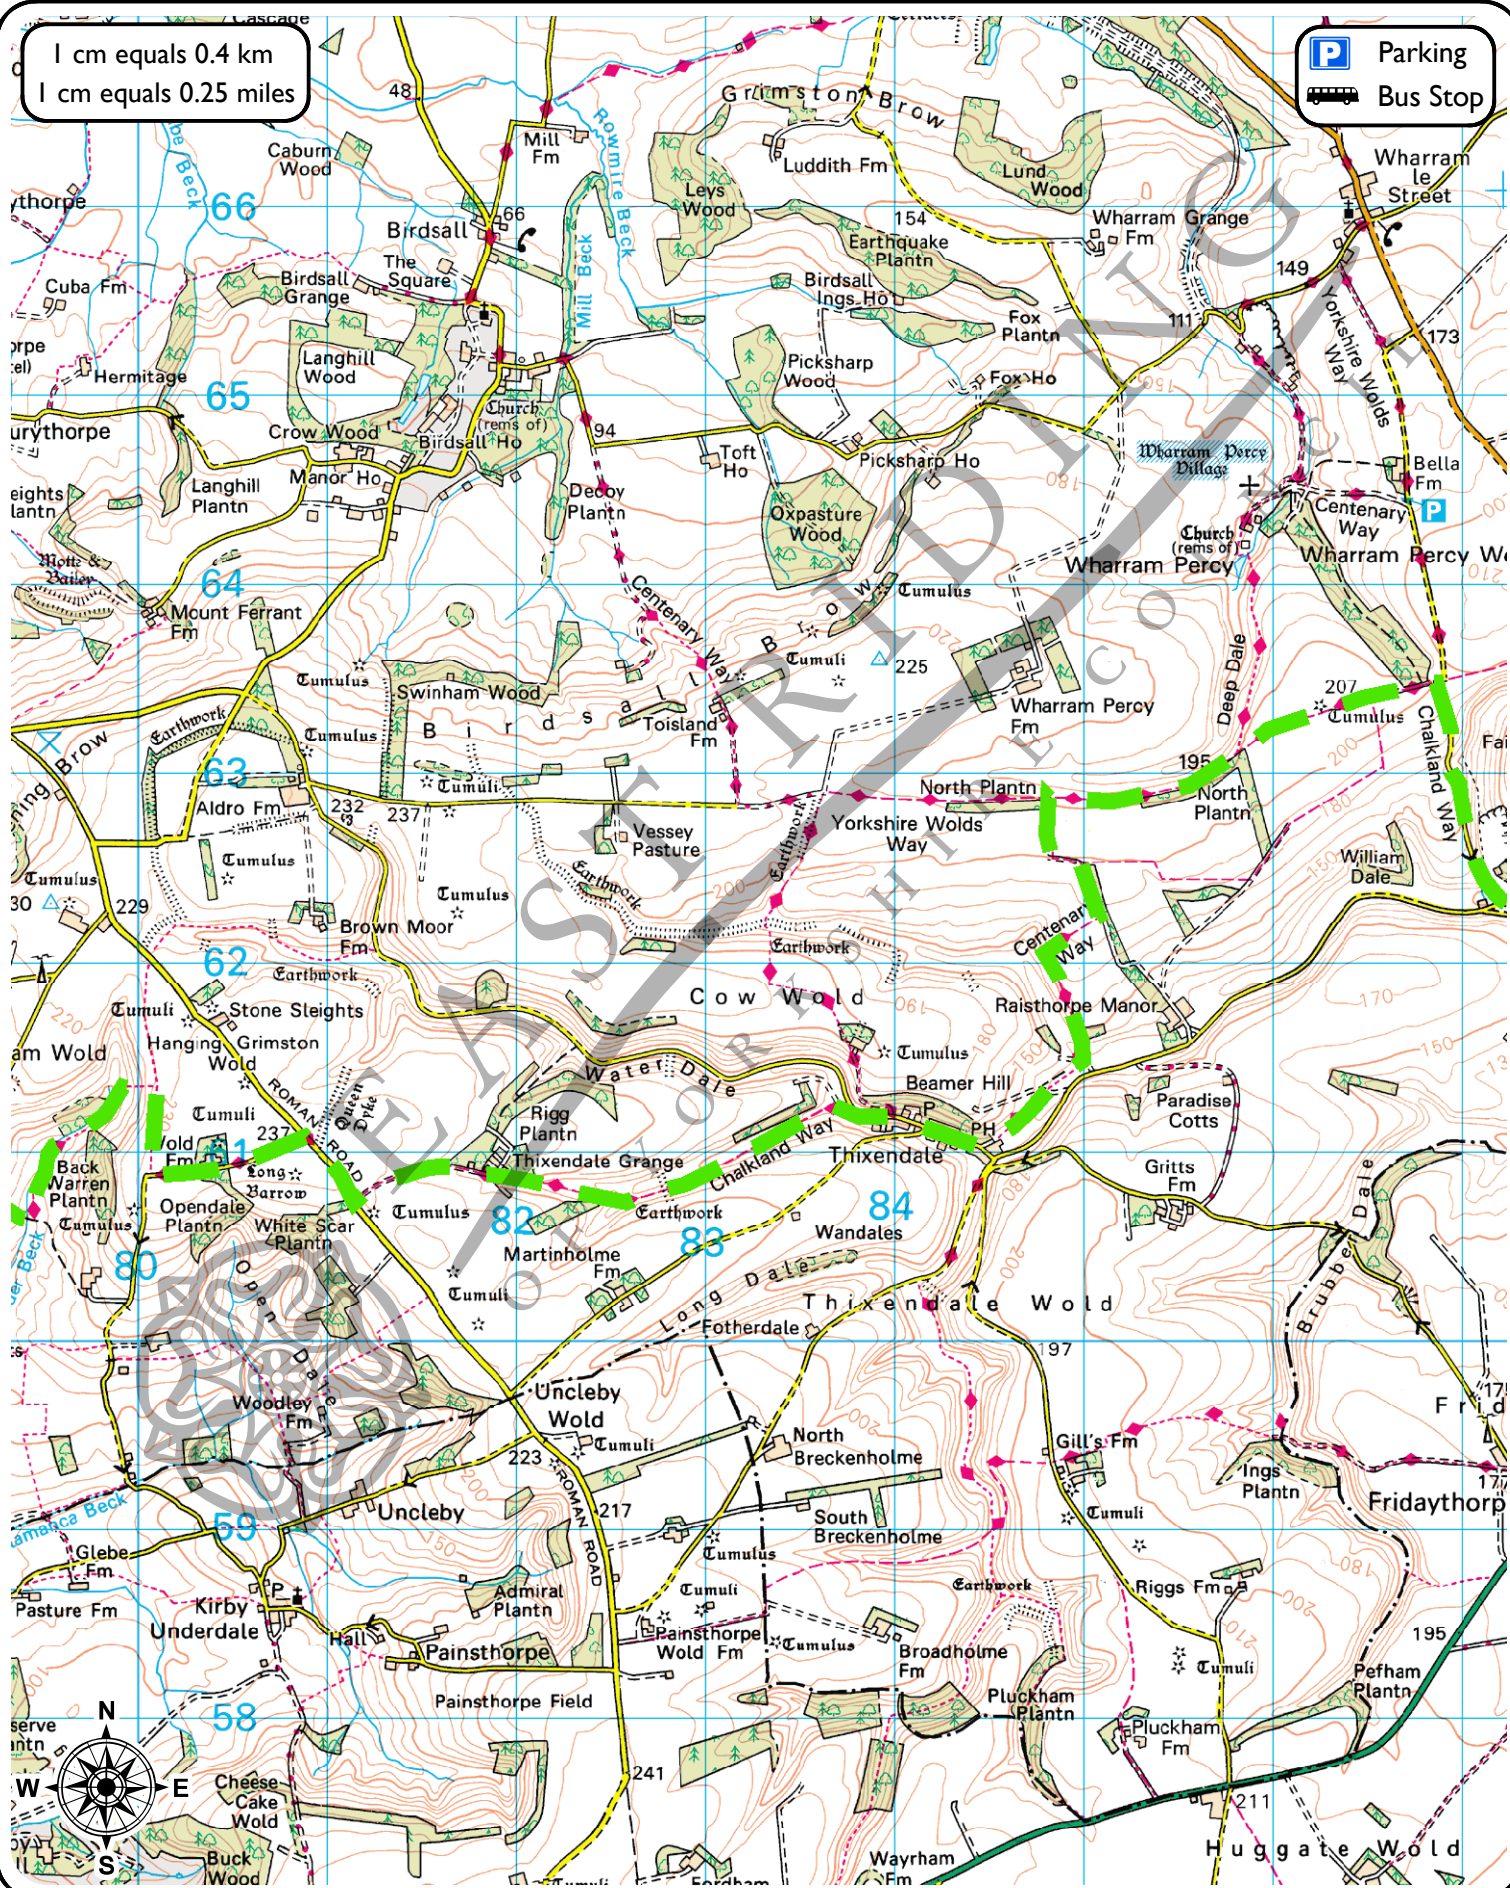

Chalklands Way (3)

Grade : ●●●

Length : 37 miles (59 km)

Start/End Point : Pocklington

Refreshments : Pubs and Shops in Pocklington

Toilets : Railway Street, Pocklington

1 cm equals 0.4 km
1 cm equals 0.25 miles

Parking
 Bus Stop

This map is reproduced from Ordnance Survey material with the permission of Ordnance Survey on behalf of Her Majesty's Stationery Office Crown copyright 2008. Unauthorised reproduction infringes Crown copyright and may lead to prosecution or civil proceedings. East Riding of Yorkshire Council 100023383.