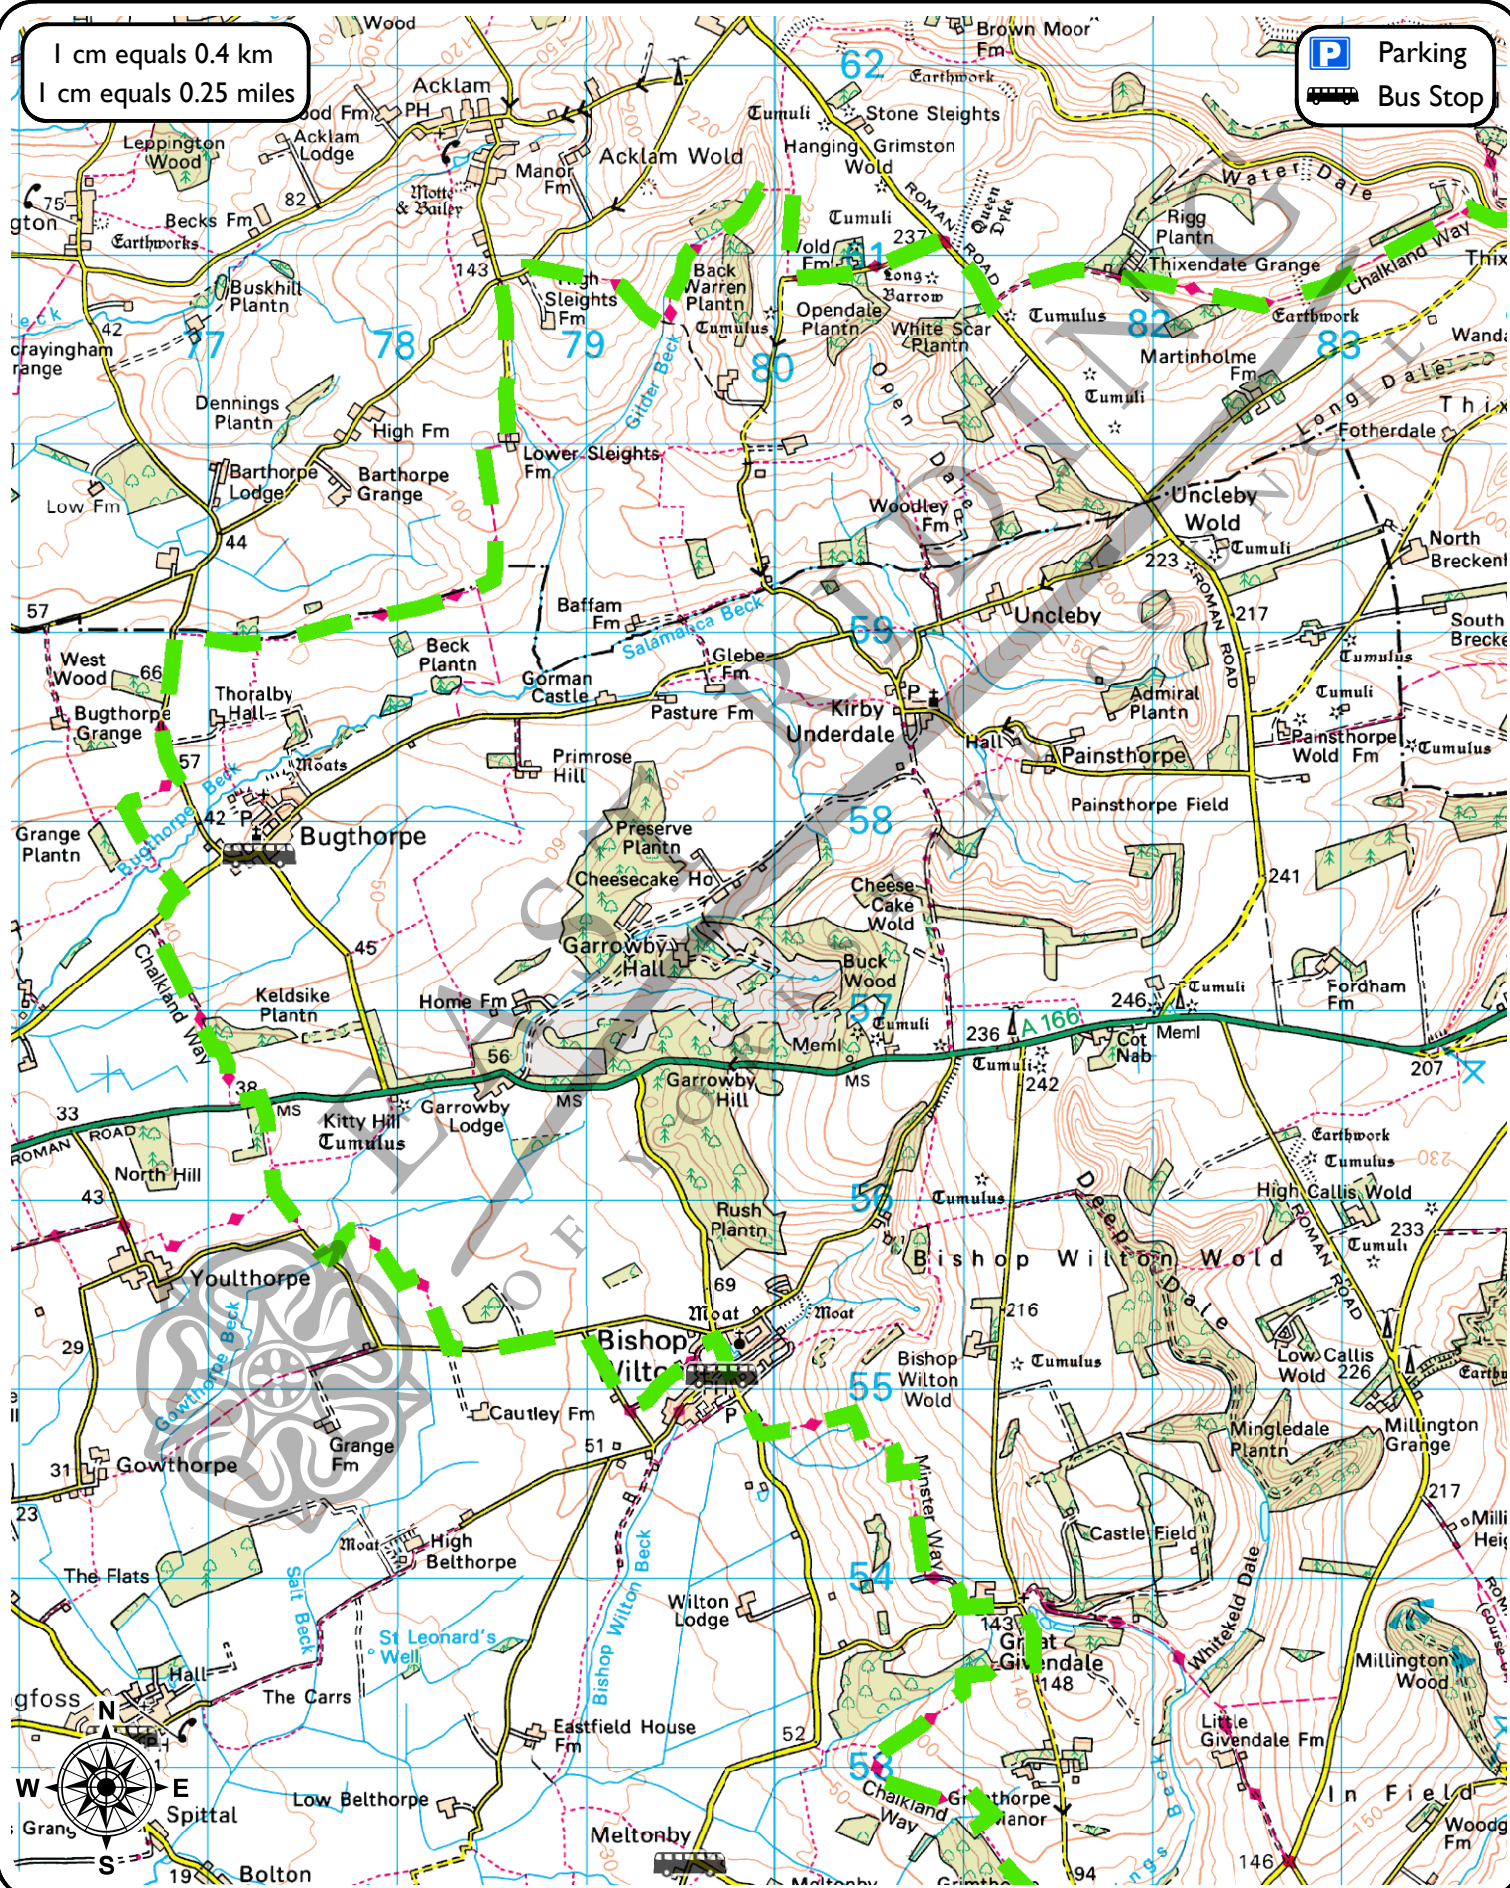

Chalklands Way (4)

Grade : ●●●●●

Length : 37 miles (59 km)

Start/End Point : Pocklington

Refreshments : Pubs and Shops in Pocklington

Toilets : Railway Street, Pocklington

1 cm equals 0.4 km
1 cm equals 0.25 miles

Parking
 Bus Stop

This map is reproduced from Ordnance Survey material with the permission of Ordnance Survey on behalf of Her Majesty's Stationery Office Crown copyright 2008. Unauthorised reproduction infringes Crown copyright and may lead to prosecution or civil proceedings. East Riding of Yorkshire Council 100023383.