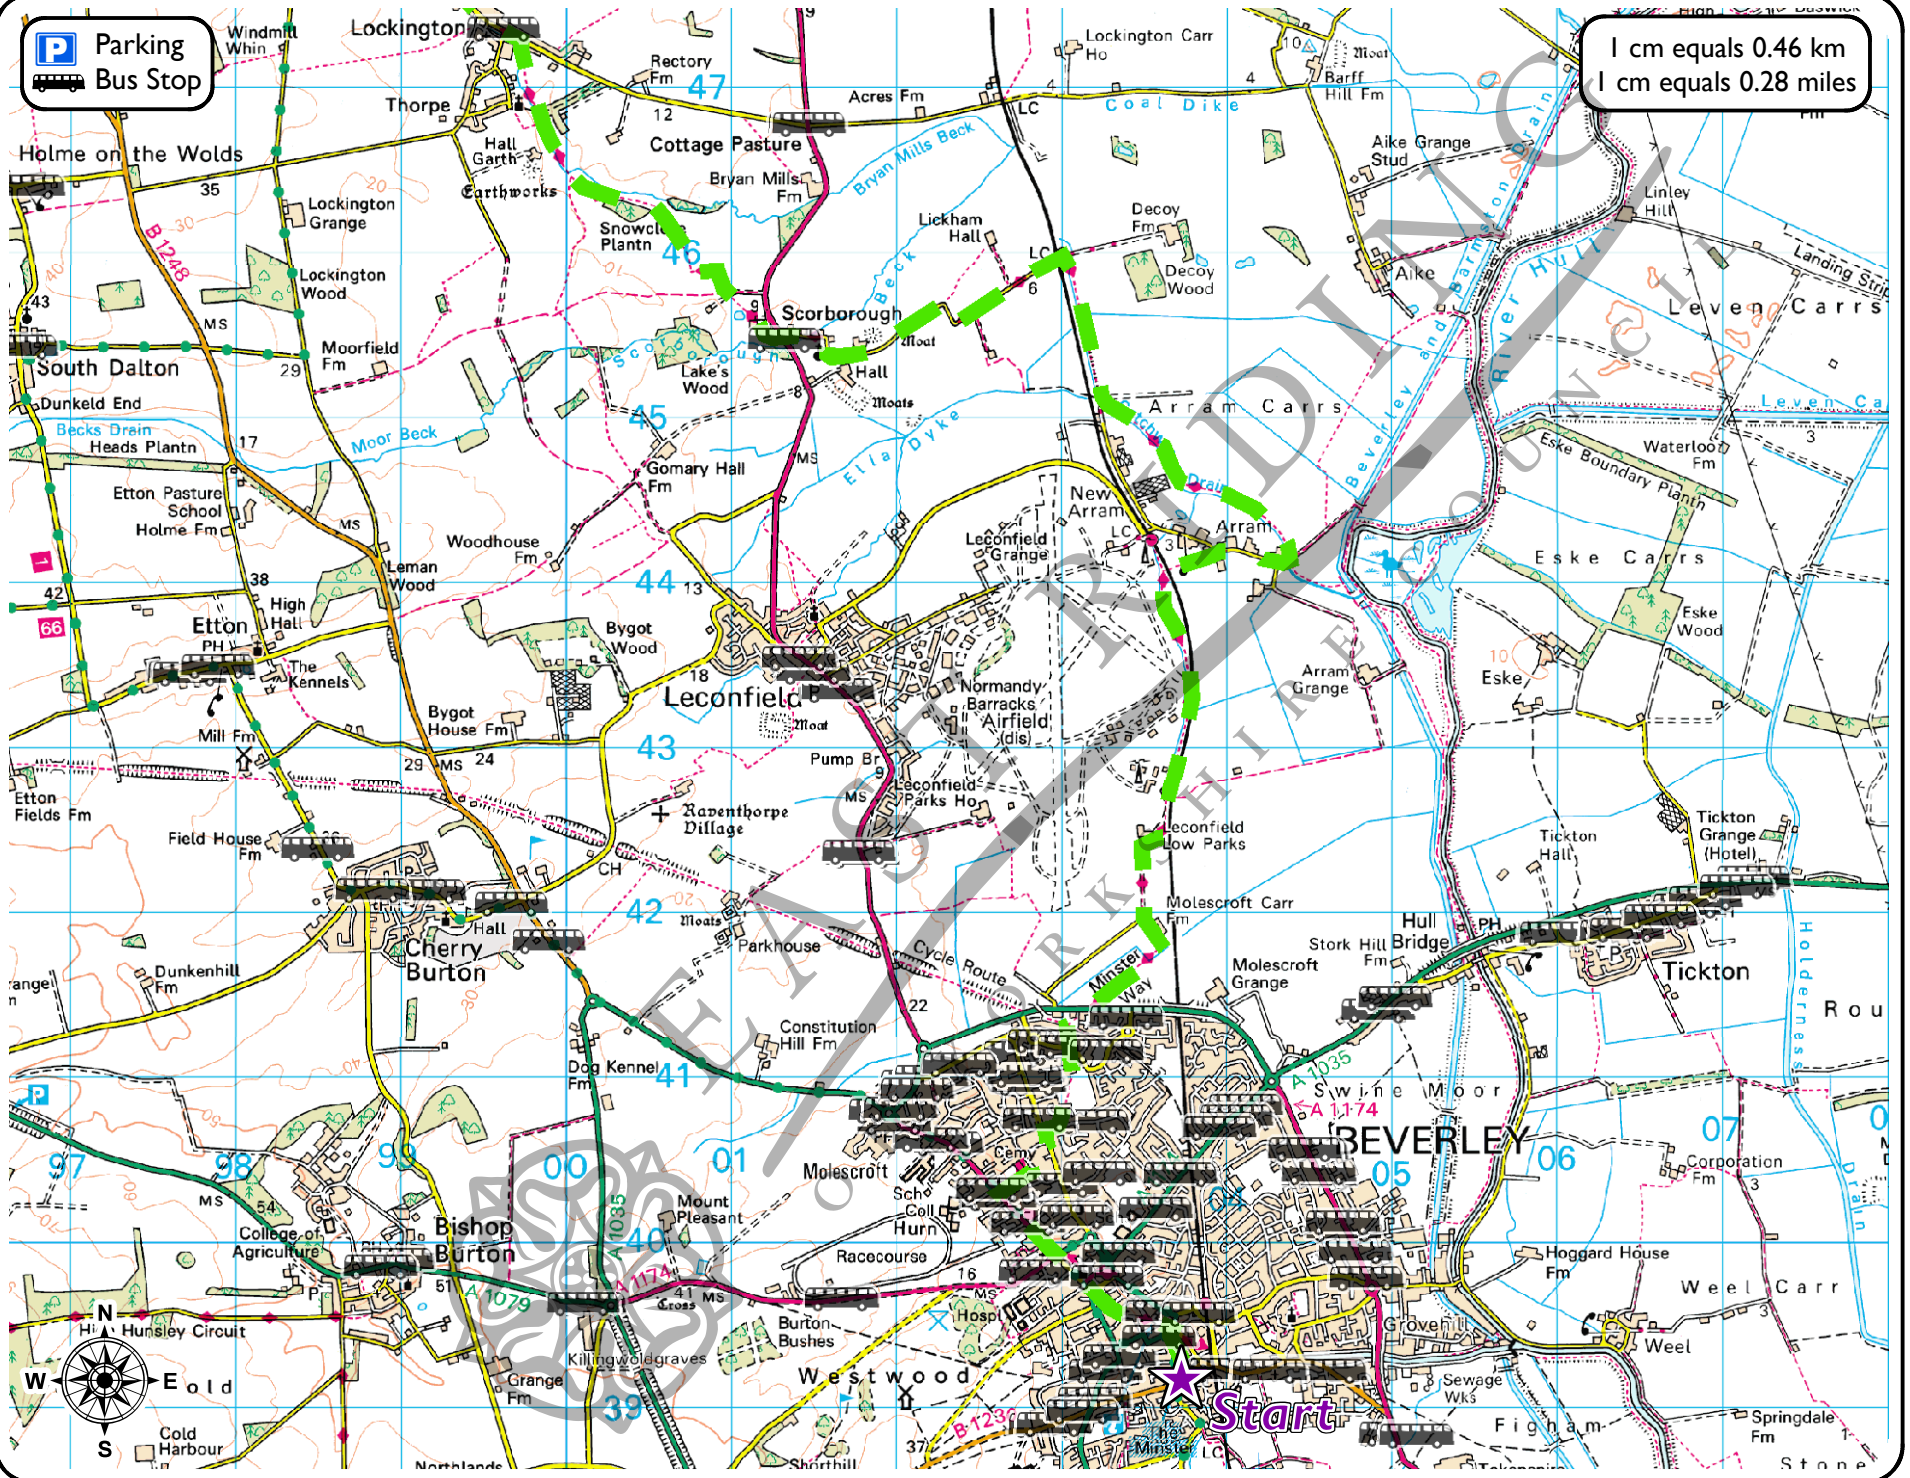

P Parking
Bus Bus Stop

1 cm equals 0.46 km
1 cm equals 0.28 miles

The Minster Way (1)

Start/End Point : Beverley Minster / York Minster

Grade :

Length : 45 miles (72 km)

Refreshments : Pubs & Shops in Beverley

Toilets : Beverley, Various

This map is reproduced from Ordnance Survey material with the permission of Ordnance Survey on behalf of Her Majesty's Stationery Office Crown copyright 2008. Unauthorised reproduction infringes Crown copyright and may lead to prosecution or civil proceedings. East Riding of Yorkshire Council 100023383.