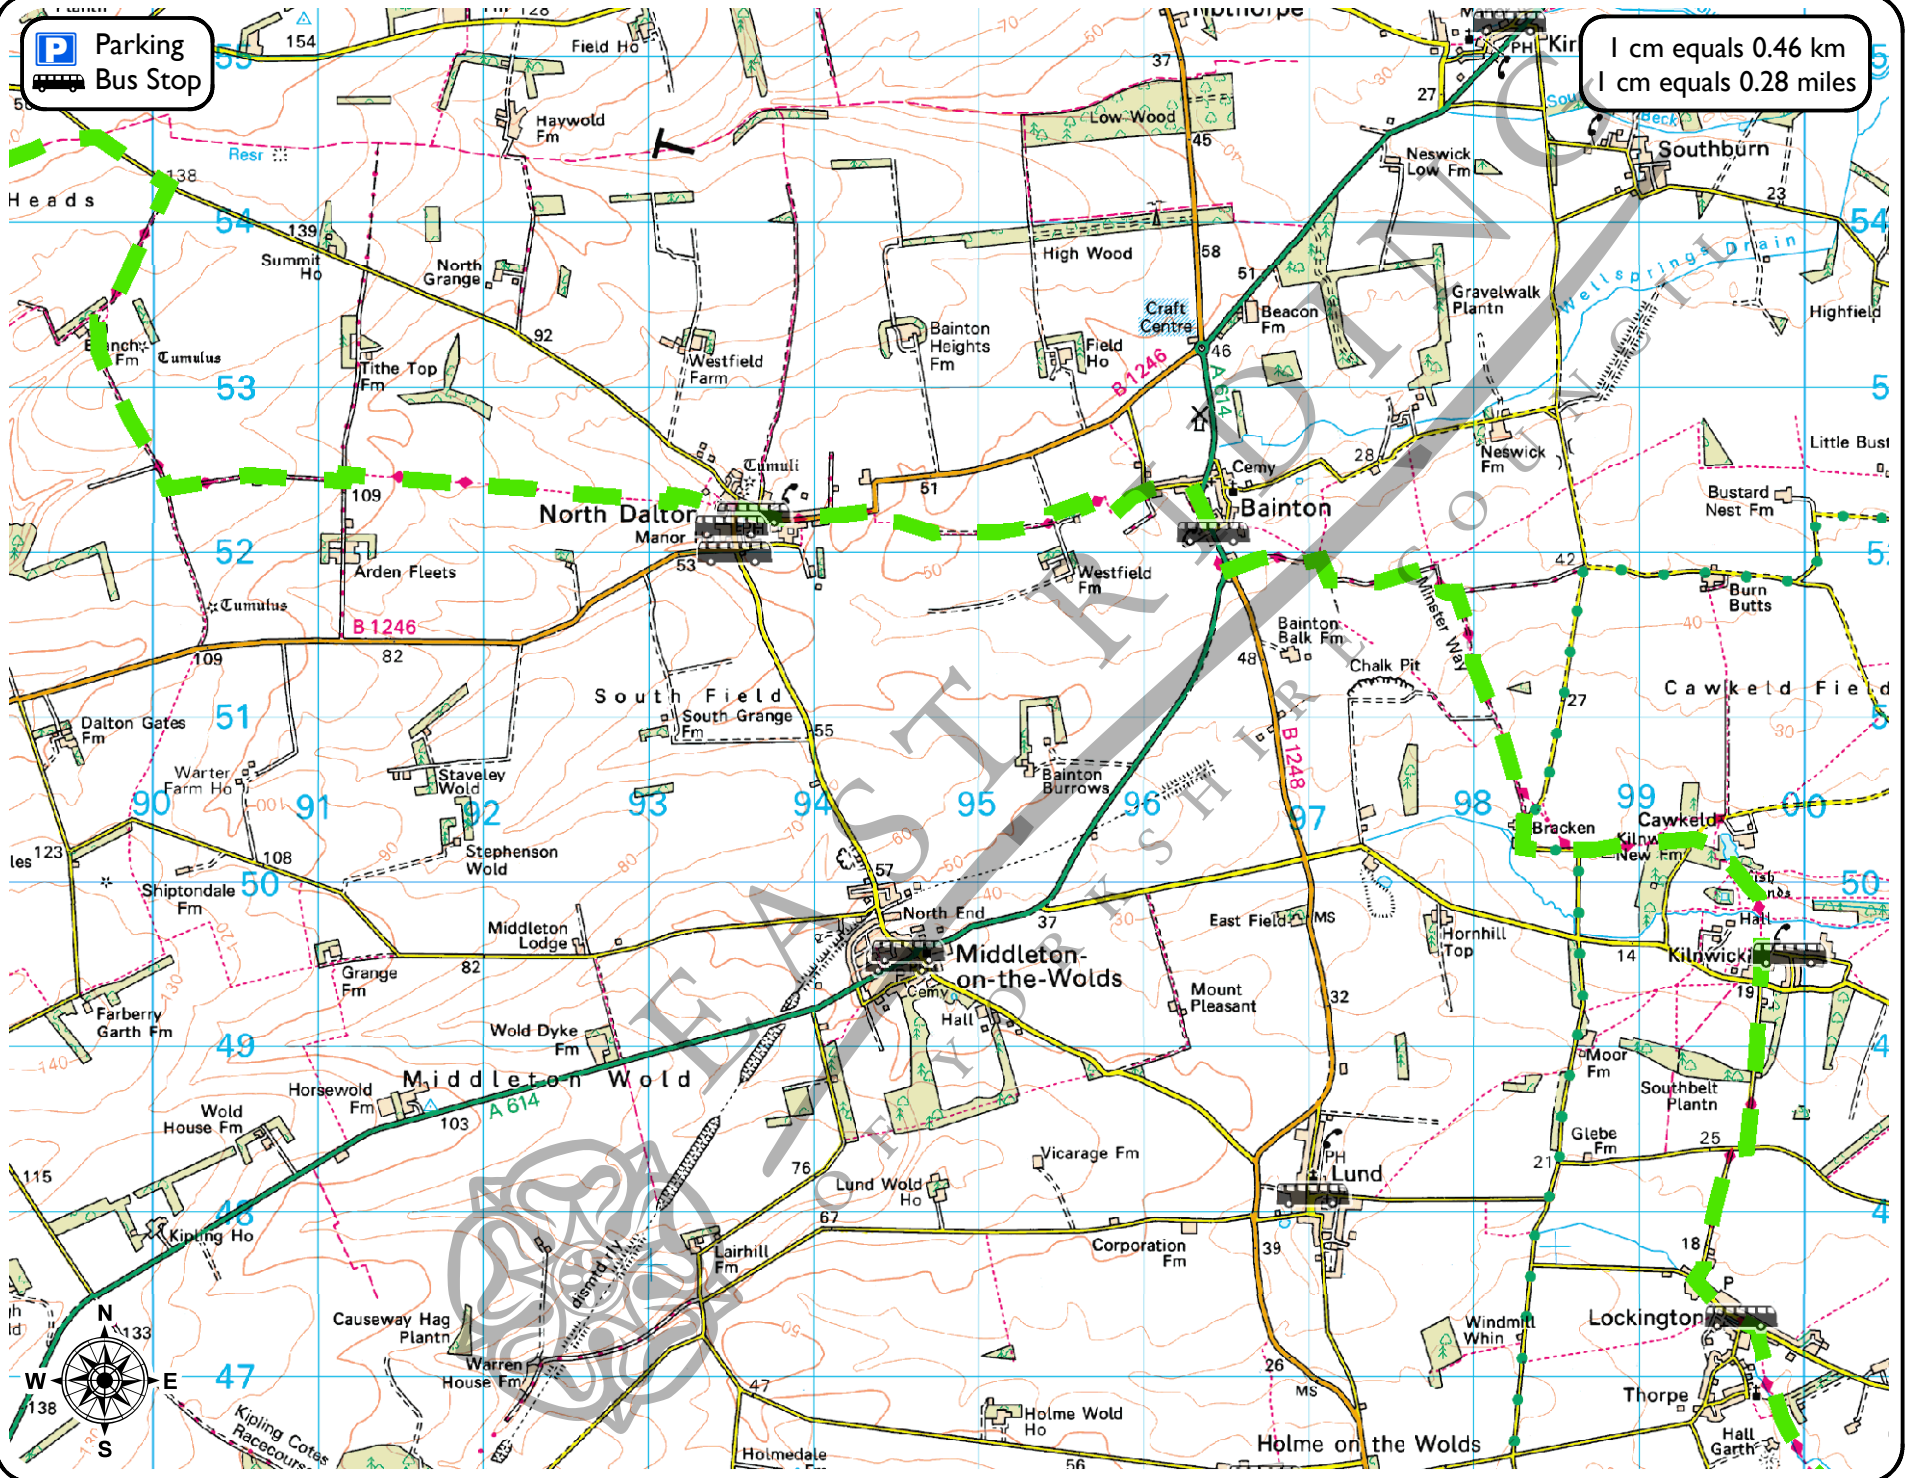

The Minster Way (2)

Start/End Point : Beverley Minster / York Minster
 Refreshments : Pubs & Shops in Beverley
 Toilets : Beverley, Various

Grade :

Length : 45 miles (72 km)

1 cm equals 0.46 km
 1 cm equals 0.28 miles

Parking
 Bus Stop

This map is reproduced from Ordnance Survey material with the permission of Ordnance Survey on behalf of Her Majesty's Stationery Office Crown copyright 2008. Unauthorised reproduction infringes Crown copyright and may lead to prosecution or civil proceedings. East Riding of Yorkshire Council 100023383.