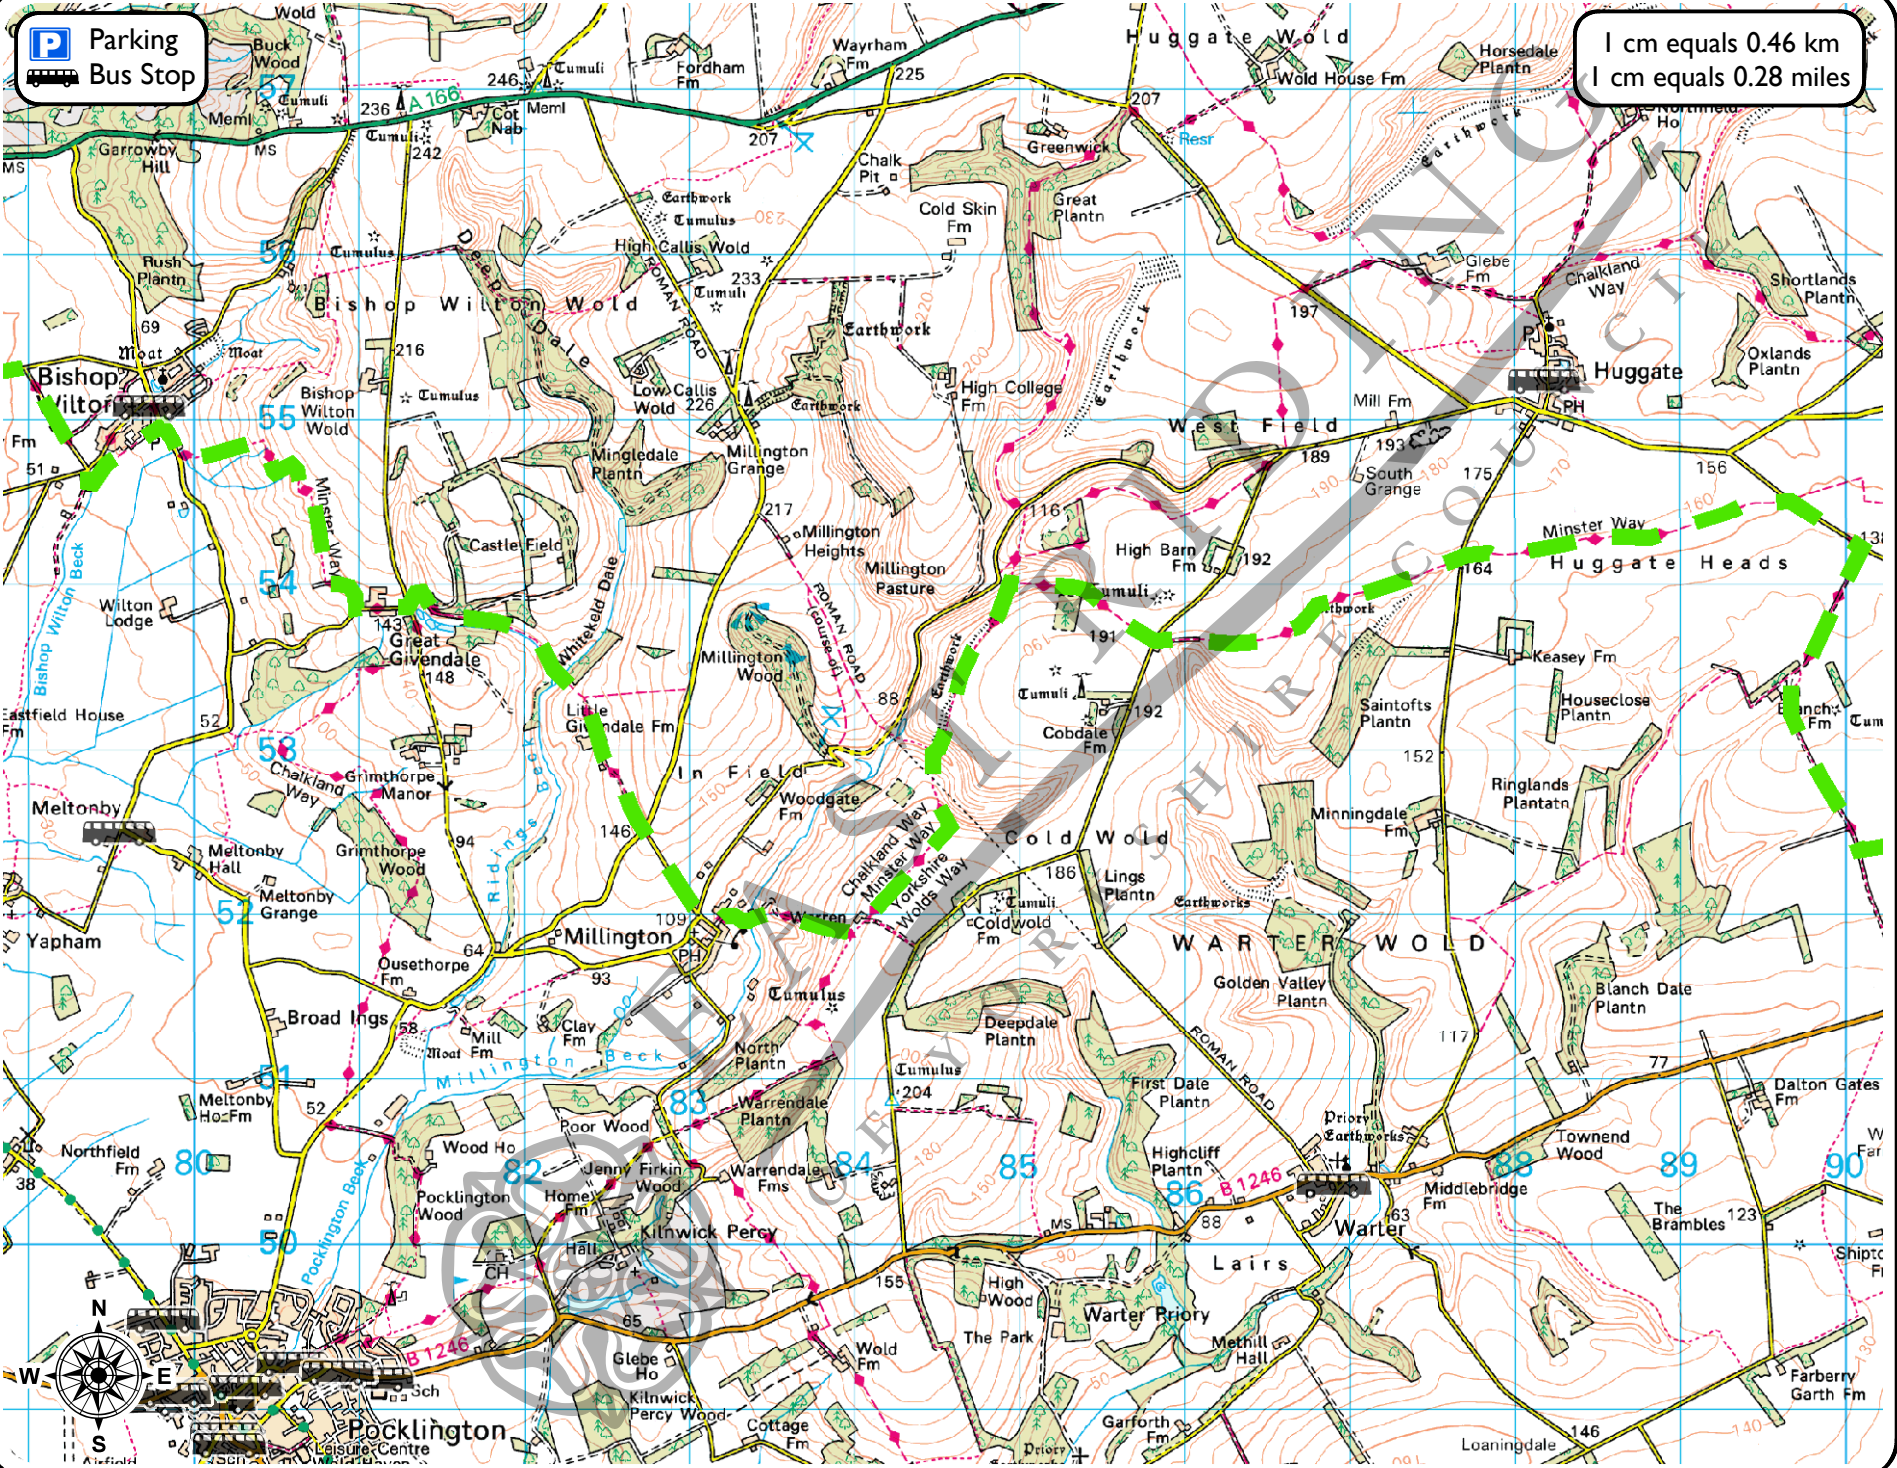

 Parking  
 Bus Stop

1 cm equals 0.46 km  
1 cm equals 0.28 miles

# The Minster Way (3)

Grade :     

Length : 45 miles ( 72 km )

Start/End Point : Beverley Minster / York Minster

Refreshments : Pubs & Shops in Pocklington

Toilets : Pocklington, Railway Street

This map is reproduced from Ordnance Survey material with the permission of Ordnance Survey on behalf of Her Majesty's Stationery Office Crown copyright 2008. Unauthorised reproduction infringes Crown copyright and may lead to prosecution or civil proceedings. East Riding of Yorkshire Council 100023383.