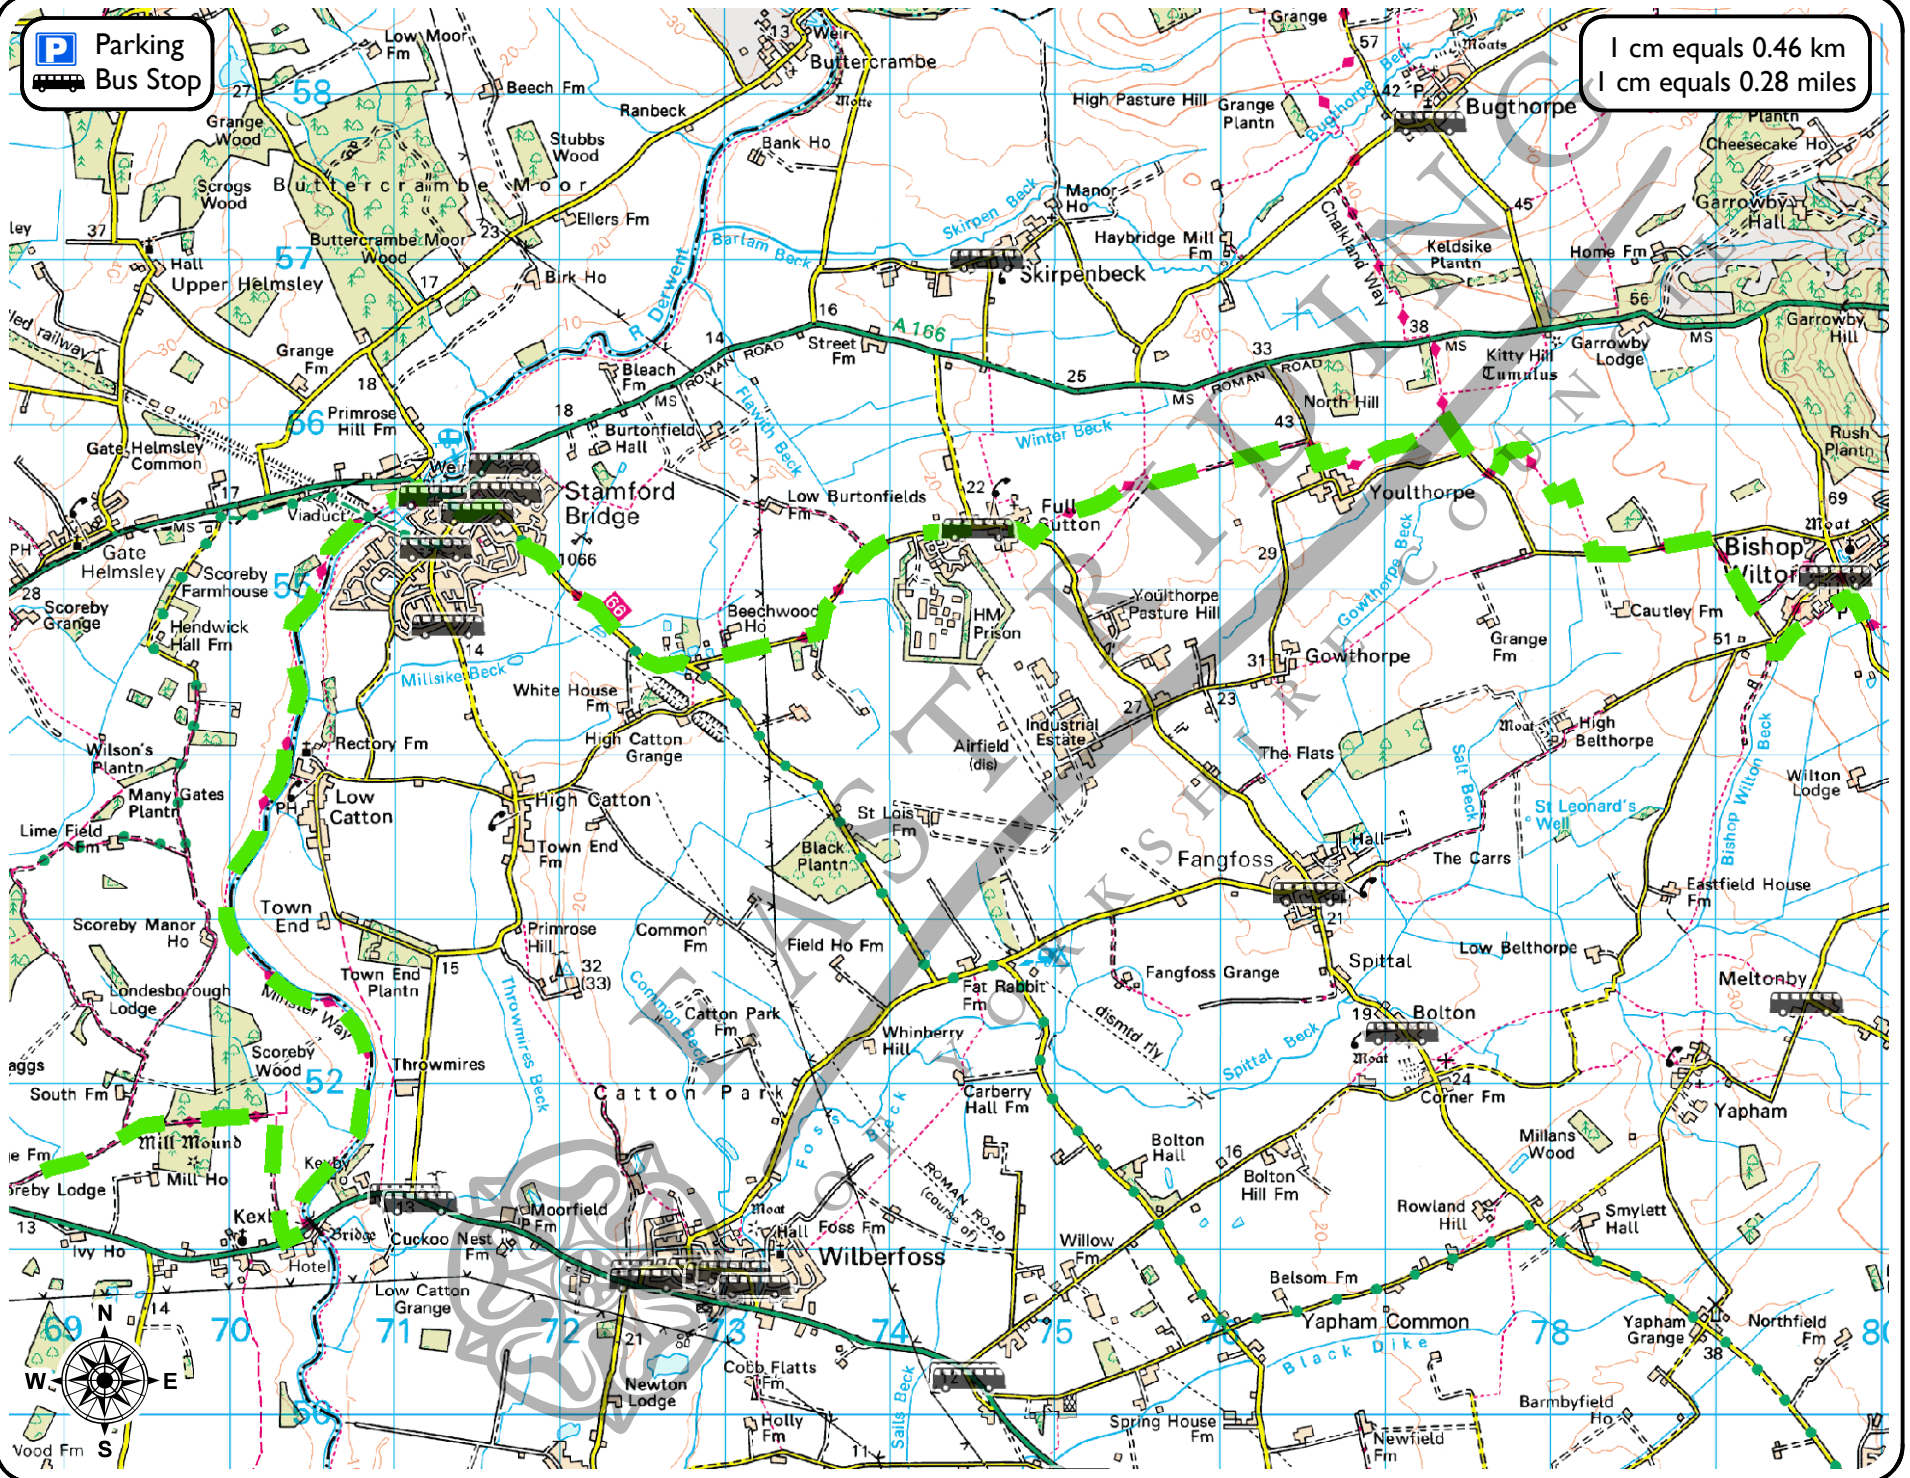

The Minster Way (4)

Start/End Point : Beverley Minster / York Minster

Grade : 

Length : 45 miles (72 km)

Refreshments : Pubs & Shops in Stamford Bridge

Toilets : The Square, Stamford Bridge

1 cm equals 0.46 km
1 cm equals 0.28 miles

 Parking
 Bus Stop

This map is reproduced from Ordnance Survey material with the permission of Ordnance Survey on behalf of Her Majesty's Stationery Office Crown copyright 2008. Unauthorised reproduction infringes Crown copyright and may lead to prosecution or civil proceedings. East Riding of Yorkshire Council 100023383.