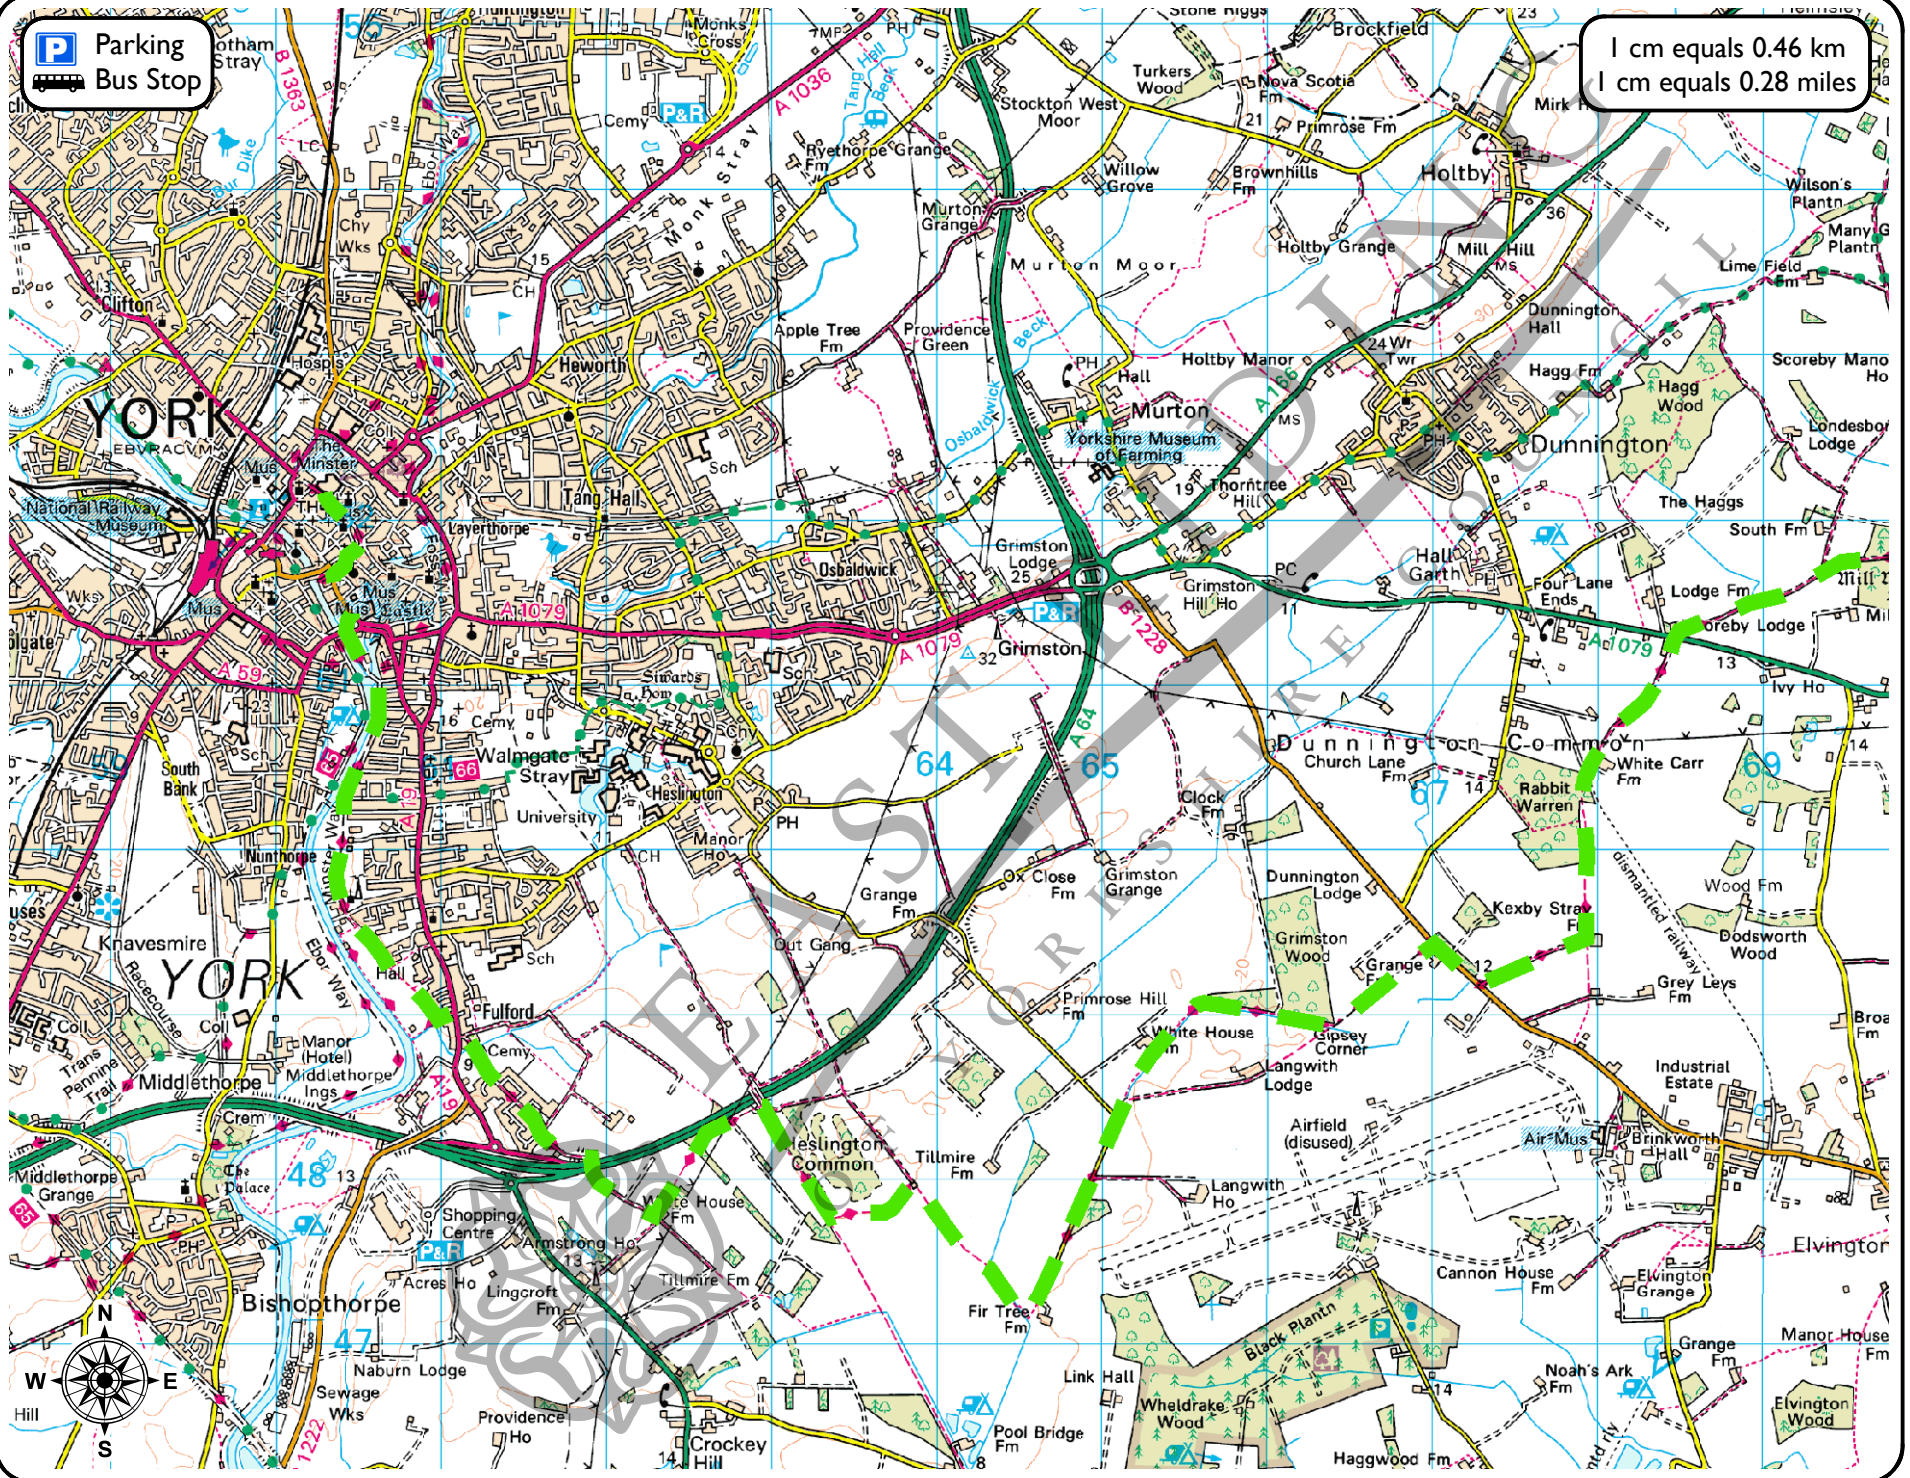

 Parking  
 Bus Stop

1 cm equals 0.46 km  
1 cm equals 0.28 miles

# The Minster Way (5)

Grade :      

Length : 45 miles ( 72 km )

Start/End Point : Beverley Minster / York Minster

Refreshments : Pubs & Shops in York

Toilets : York, Various

This map is reproduced from Ordnance Survey material with the permission of Ordnance Survey on behalf of Her Majesty's Stationery Office Crown copyright 2008. Unauthorised reproduction infringes Crown copyright and may lead to prosecution or civil proceedings. East Riding of Yorkshire Council 100023383.