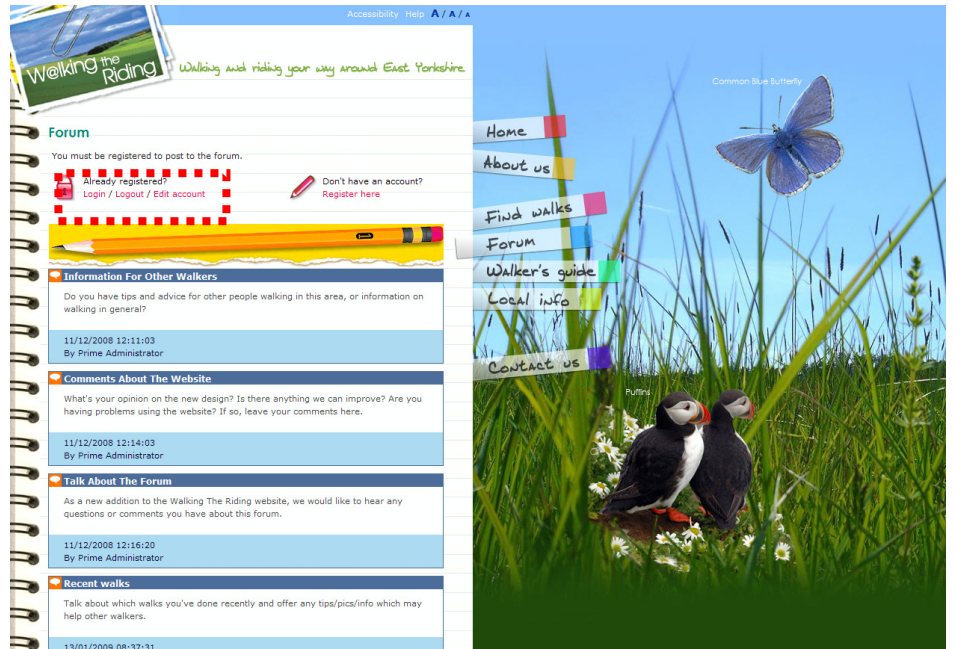

How to.... Login to the Forum

This short guide aims to show you how to 'Login' to the W@lking The Riding forum.

- You must be registered to Login to the Forum.
- If you haven't registered please read the instructions on the 'Help' page.
- Click on the 'Login' link at the top of the main Forum page.
- On the 'Login' page you will be asked to enter the **Username** and **Password** you created when you registered.
- If you have **forgotten your password**, click the link beneath the 'Login' screen. Then, you will be asked to enter your e-mail address, and your details will be sent to you.
- Otherwise, click on the 'Login' button to open your account.
- You will be returned to the main 'Forum' page, from where you can write your messages.