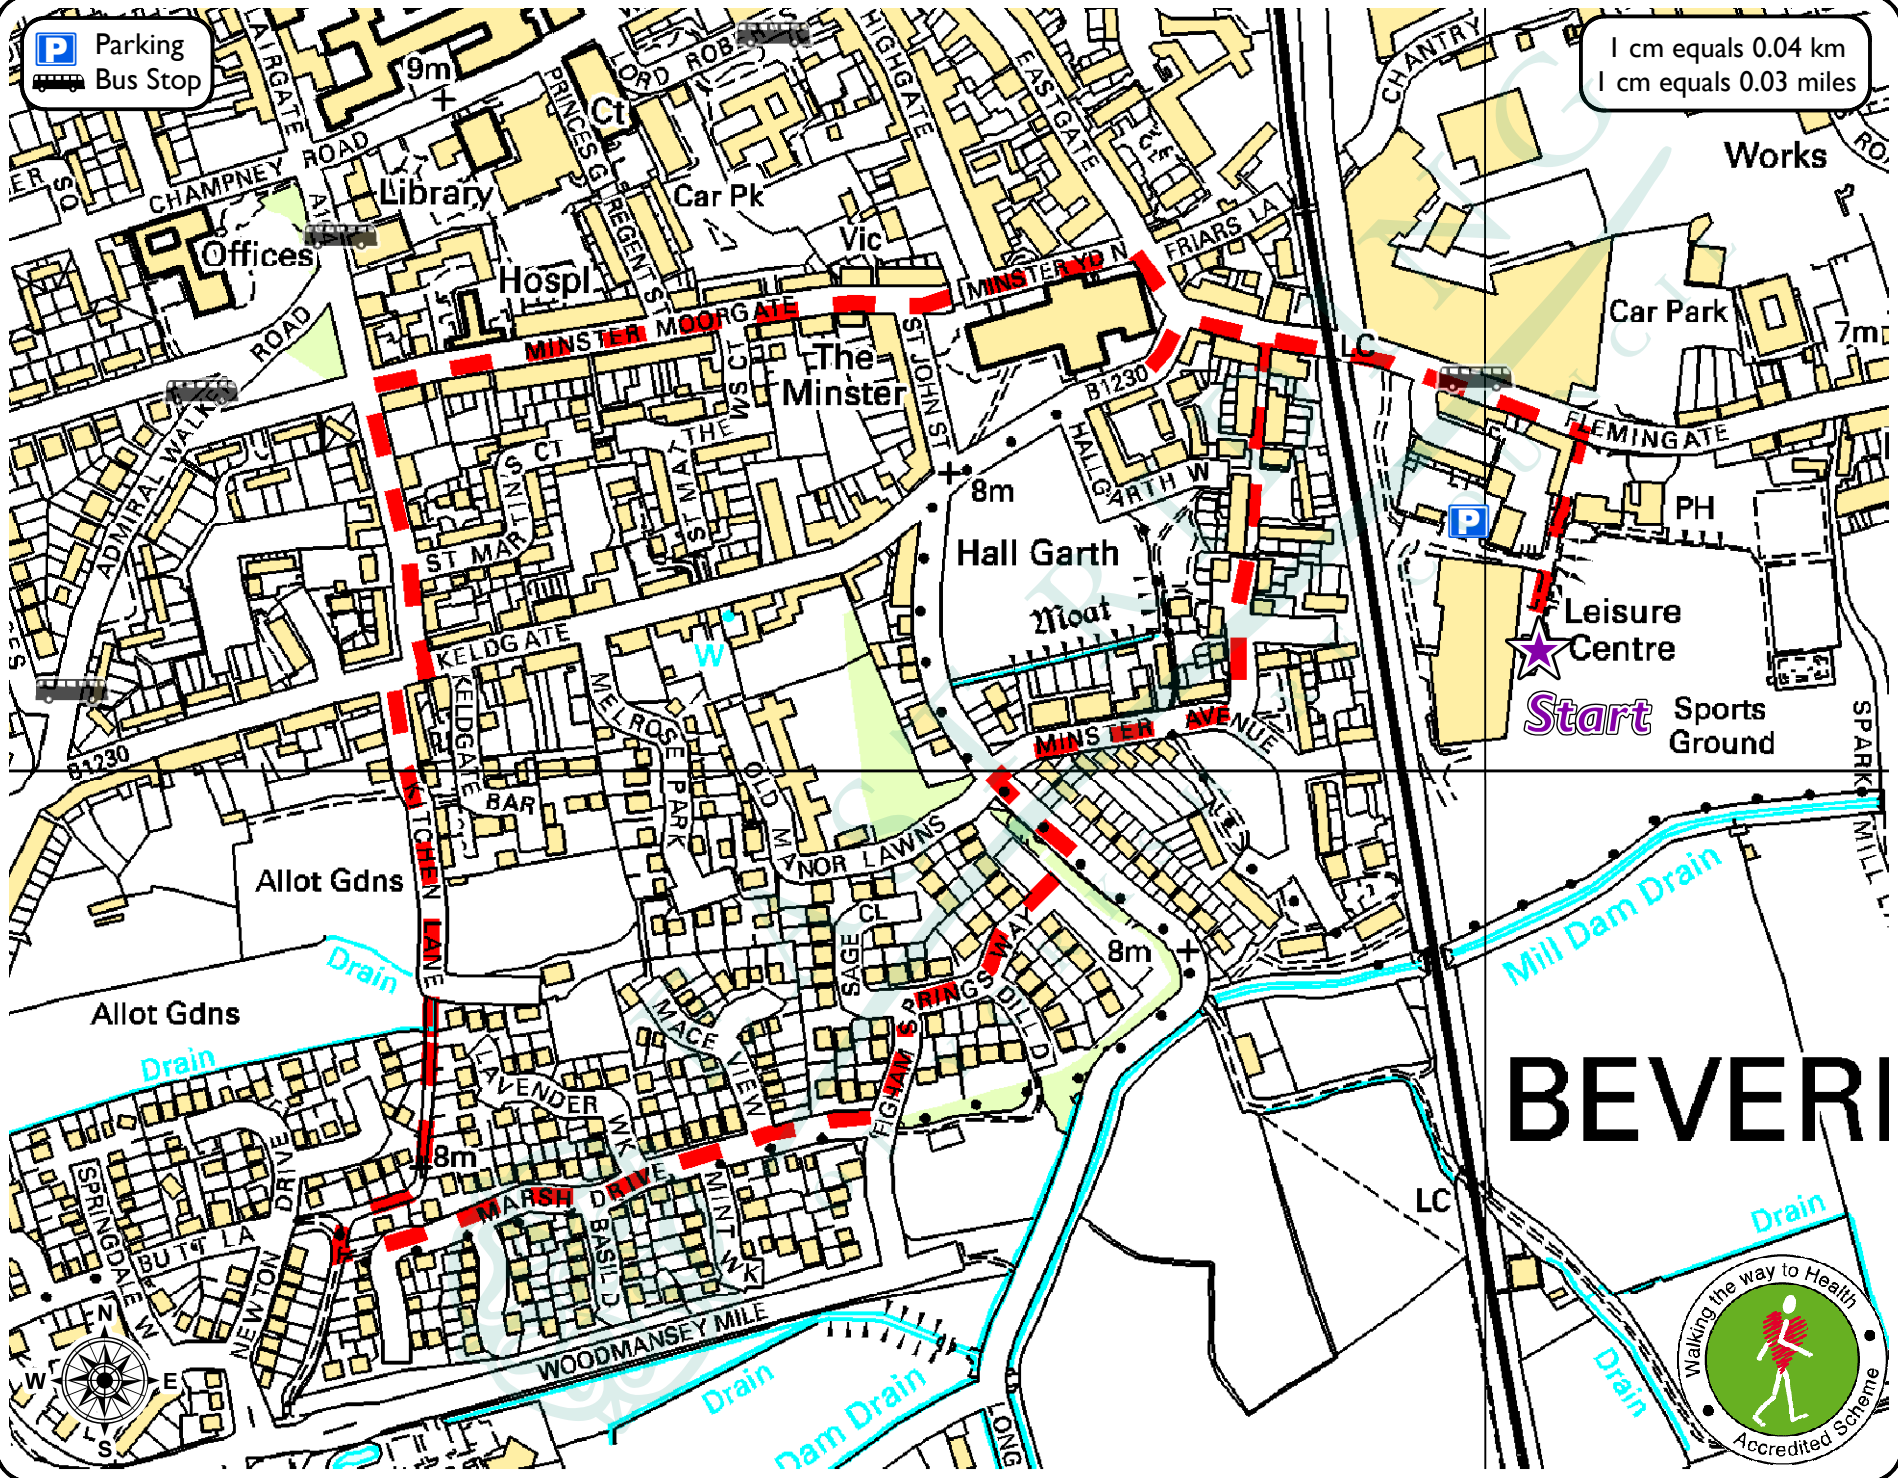

Minster Walk

1 cm equals 0.04 km
1 cm equals 0.03 miles

Grade :

Length : 2 miles (3 km)

Start/End Point : Beverley Leisure Complex

Refreshments : Beverley Leisure Complex
Shops & Pubs in Beverley

Toilets : Beverley Leisure Complex

BEVERI

This map is reproduced from Ordnance Survey material with the permission of Ordnance Survey on behalf of Her Majesty's Stationery Office Crown copyright 2008. Unauthorised reproduction infringes Crown copyright and may lead to prosecution or civil proceedings. East Riding of Yorkshire Council 100023383.